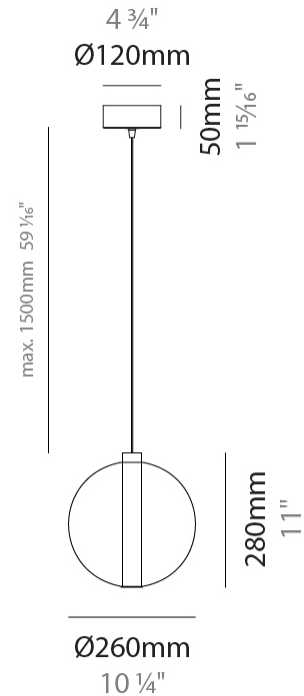

OSCURA - MONOPOINT SUSPENSION

D141217-

base number   Finish
Options

1. To build a product code in our configurator select the specify button on the base model # product page
2. To build a manual product code on this datasheet choose from the options listed below in blue font and add the suffix to the base model #

GENERAL

Series: Oscura
Subseries: Oscura - Monopoint
Partner: Cangini & Tucci
Division: Design
Installation: Suspension
Product Type: Pendant
Mounting Location: Ceiling

PHYSICAL

Shape: Round
Diameter (mm): 260
Diameter (in): 10 3/4
Height (mm): 280
Height (in): 11
Max. Overall Height (mm): 1780
Max. Overall Height (in): 70 1/16
Weight (kg): 1.000
Weight (lbs): 2.2
[Fixture Finish: AMB / GRN / PNK / RUB / SKB / SMK / TOB / TRA](#)
Holder Finish: CHR
Fixture Material: Glass / Metal
Primary Material: Glass - Borosilicate
Cable Details: 1500mm cable

ELECTRICAL

Number of Lamps: 1
Lamp Type: LED Retrofit
Bulb Included: Bulb Not Included
Total Output Wattage (W): 4
Max. Wattage Per Lamp (W): 1
Lamp Base: G9
Input Voltage (V): 120

LED

OPTICAL

RATINGS AND CERTIFICATIONS

Certified By: Certified for North American Standards
IP rating: IP20

PROJECT	_____
TYPE	_____
SPECIFIER	_____
QUANTITY	_____
DATE	_____