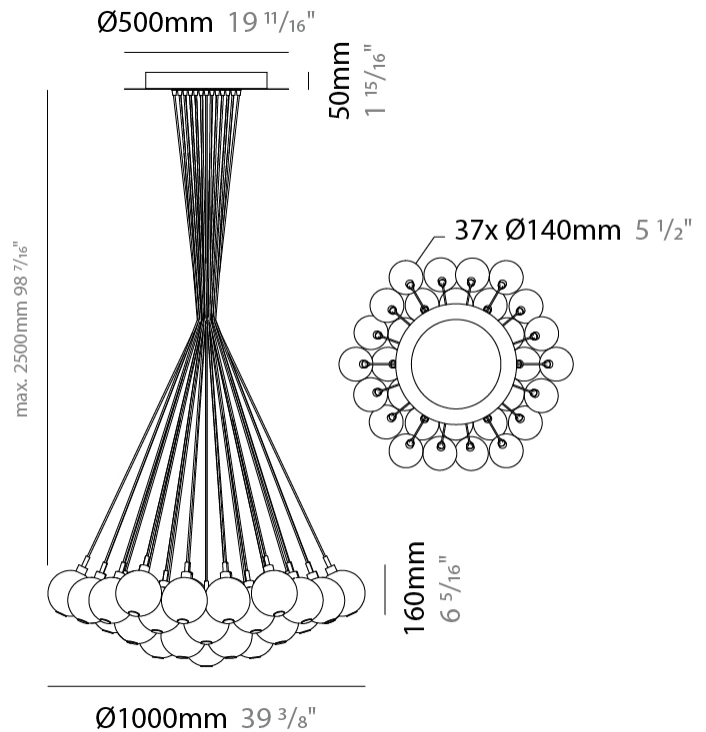

PROJECT	
TYPE	
SPECIFIER	
QUANTITY	
DATE	

OSCURA - 37 LIGHT CLUSTER SUSPENSION

D141140-

base number   Finish
Options

1. To build a product code in our configurator select the specify button on the base model # product page
2. To build a manual product code on this datasheet choose from the options listed below in blue font and add the suffix to the base model #

GENERAL

Series: Oscura
Subseries: Oscura - 37 Light Cluster
Partner: Cangini & Tucci
Division: Design
Installation: Suspension
Product Type: Pendant
Mounting Location: Ceiling

PHYSICAL

Shape: Round
Diameter (mm): 1000
Diameter (in): 39 3/8
Height (mm): 160
Height (in): 5 7/8
Max. Overall Height (mm): 2660
Max. Overall Height (in): 64 15/16
Weight (kg): 18.20
Weight (lbs): 40.12
Fixture Finish: [AMB / BLK / BRZ / GLD / GRN / PNK / RGD / RUB / SKB / SMK / STE / TOB / TRA](#)
Holder Finish: PSS
Fixture Material: Glass / Metal
Primary Material: Glass - Borosilicate
Cable Details: 2500mm cable

ELECTRICAL

Number of Lamps: 37
Lamp Type: LED Retrofit
Bulb Included: Bulb Not Included
Total Output Wattage (W): 148
Max. Wattage Per Lamp (W): 4
Lamp Base: G9
Input Voltage (V): 120

LED

OPTICAL

RATINGS AND CERTIFICATIONS

Certified By: Certified for North American Standards
IP rating: IP20