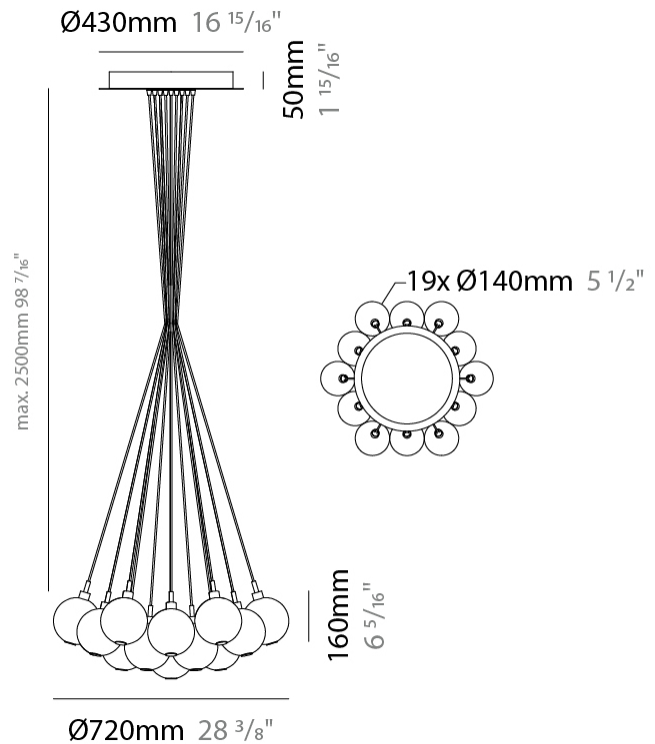

PROJECT	
TYPE	
SPECIFIER	
QUANTITY	
DATE	

OSCURA - 19 LIGHT CLUSTER SUSPENSION

D141139-

base number Finish
Options

1. To build a product code in our configurator select the specify button on the base model # product page
2. To build a manual product code on this datasheet choose from the options listed below in blue font and add the suffix to the base model #

GENERAL

Series: Oscura
Subseries: Oscura - 19 Light Cluster
Partner: Cangini & Tucci
Division: Design
Installation: Suspension
Product Type: Pendant
Mounting Location: Ceiling

PHYSICAL

Shape: Round
Diameter (mm): 720
Diameter (in): 28 3/8
Height (mm): 160
Height (in): 5 7/8
Max. Overall Height (mm): 2660
Max. Overall Height (in): 64 15/16
Weight (kg): 9.5
Weight (lbs): 20.94
Fixture Finish: [AMB / BLK / BRZ / GLD / GRN / PNK / RGD / RUB / SKB / SMK / STE / TOB / TRA](#)
Holder Finish: PSS
Fixture Material: Glass / Metal
Primary Material: Glass - Borosilicate
Cable Details: 2500mm cable

ELECTRICAL

Number of Lamps: 19
Lamp Type: LED Retrofit
Bulb Included: Bulb Not Included
Total Output Wattage (W): 76
Max. Wattage Per Lamp (W): 4
Lamp Base: G9
Input Voltage (V): 120

LED

OPTICAL

RATINGS AND CERTIFICATIONS

Certified By: Certified for North American Standards
IP rating: IP20