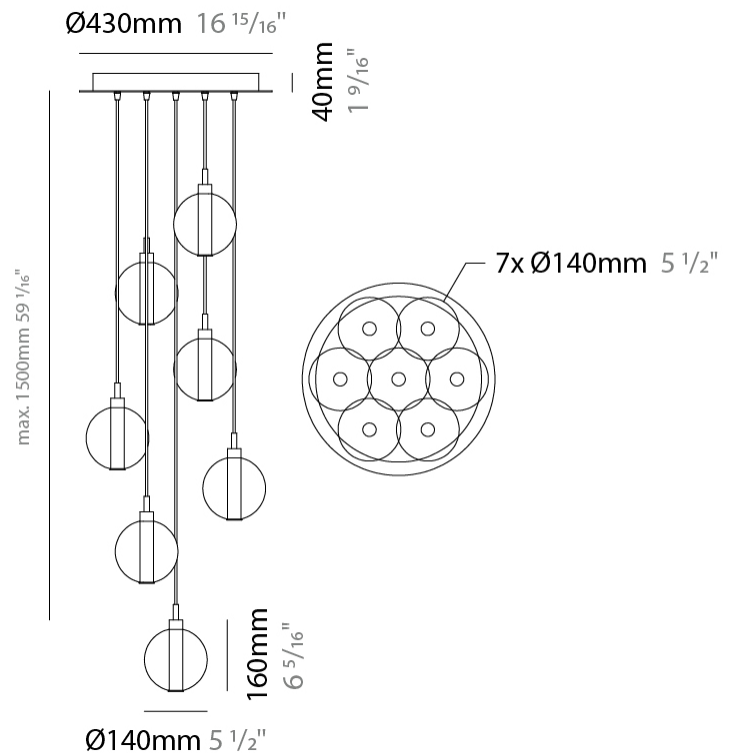

OSCURA - 7 LIGHT MULTIPLE SUSPENSION

D141143-

base number   Finish
Options

1. To build a product code in our configurator select the specify button on the base model # product page
2. To build a manual product code on this datasheet choose from the options listed below in blue font and add the suffix to the base model #

GENERAL

Series: Oscura _____
Subseries: Oscura - 7 Light Multiple _____
Partner: Cangini & Tucci _____
Division: Design _____
Installation: Suspension _____
Product Type: Pendant _____
Mounting Location: Ceiling _____

PHYSICAL

Shape: Round _____
Diameter (mm): 460 _____
Diameter (in): 18 7/8 _____
Height (mm): 160 _____
Height (in): 5 7/8 _____
Max. Overall Height (mm): 1660 _____
Max. Overall Height (in): 64 15/16 _____
Weight (kg): 4.9 _____
Weight (lbs): 10.8 _____
Fixture Finish: [AMB / BLK / BRZ / GLD / GRN / PNK / RGD / RUB / SKB / SMK / STE / TOB / TRA](#) _____
Holder Finish: PSS _____
Fixture Material: Glass / Metal _____
Primary Material: Glass - Borosilicate _____
Cable Details: 1500mm cable _____

ELECTRICAL

Number of Lamps: 7 _____
Lamp Type: LED Retrofit _____
Bulb Included: Bulb Not Included _____
Total Output Wattage (W): 28 _____
Max. Wattage Per Lamp (W): 4 _____
Lamp Base: G9 _____
Input Voltage (V): 120 _____

LED

OPTICAL

RATINGS AND CERTIFICATIONS

Certified By: Certified for North American Standards _____
IP rating: IP20 _____