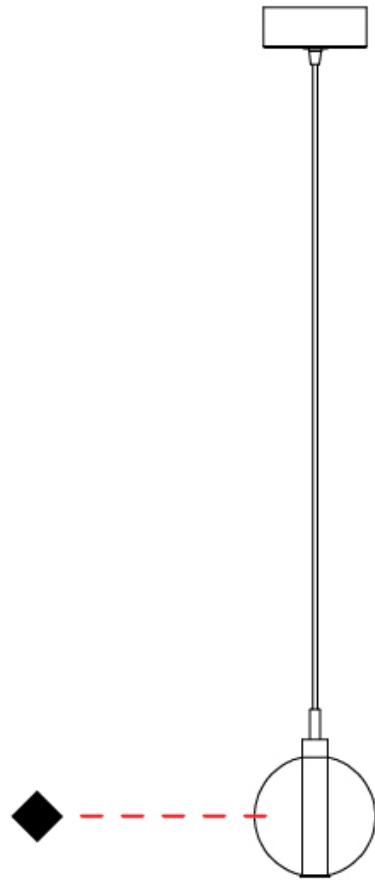

OSCURA - MONOPOINT SUSPENSION

D141135-

PROJECT _____

TYPE _____

SPECIFIER _____

QUANTITY _____

DATE _____

D