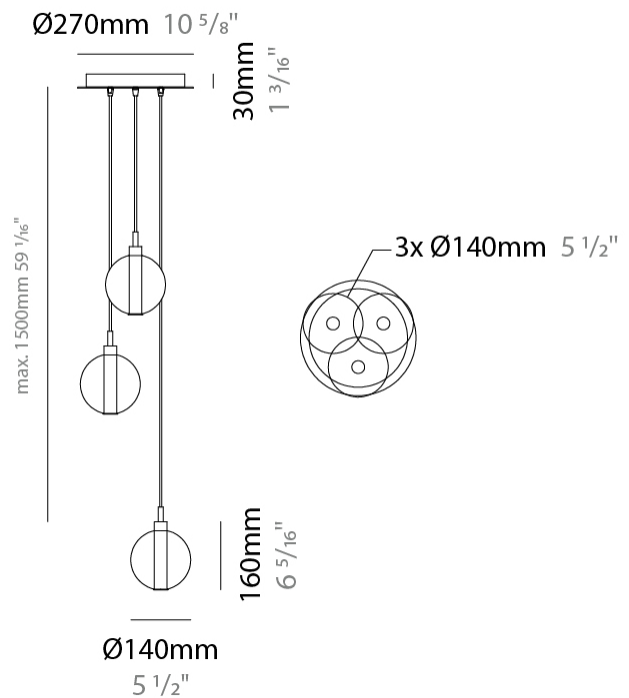

PROJECT	
TYPE	
SPECIFIER	
QUANTITY	
DATE	

OSCURA - 3 LIGHT MULTIPLE SUSPENSION

D141141-

base number Finish
Options

1. To build a product code in our configurator select the specify button on the base model # product page
2. To build a manual product code on this datasheet choose from the options listed below in blue font and add the suffix to the base model #

GENERAL

Series: Oscura
Subseries: Oscura - 3 Light Multiple
Partner: Cangini & Tucci
Division: Design
Installation: Suspension
Product Type: Pendant
Mounting Location: Ceiling

PHYSICAL

Shape: Round
Diameter (mm): 270
Diameter (in): 10 ⁵/₈
Height (mm): 160
Height (in): 5 ⁷/₈
Max. Overall Height (mm): 1660
Max. Overall Height (in): 64 ¹⁵/₁₆
Weight (kg): 2.2
Weight (lbs): 4.85
Fixture Finish: [AMB / BLK / BRZ / GLD / GRN / PNK / RGD / RUB / SKB / SMK / STE / TOB / TRA](#)
Holder Finish: PSS
Fixture Material: Glass / Metal
Primary Material: Glass - Borosilicate
Cable Details: 1500mm cable

ELECTRICAL

Number of Lamps: 3
Lamp Type: LED Retrofit
Bulb Included: Bulb Not Included
Total Output Wattage (W): 12
Max. Wattage Per Lamp (W): 4
Lamp Base: G9
Input Voltage (V): 120

LED

OPTICAL

RATINGS AND CERTIFICATIONS

Certified By: Certified for North American Standards
IP rating: IP20