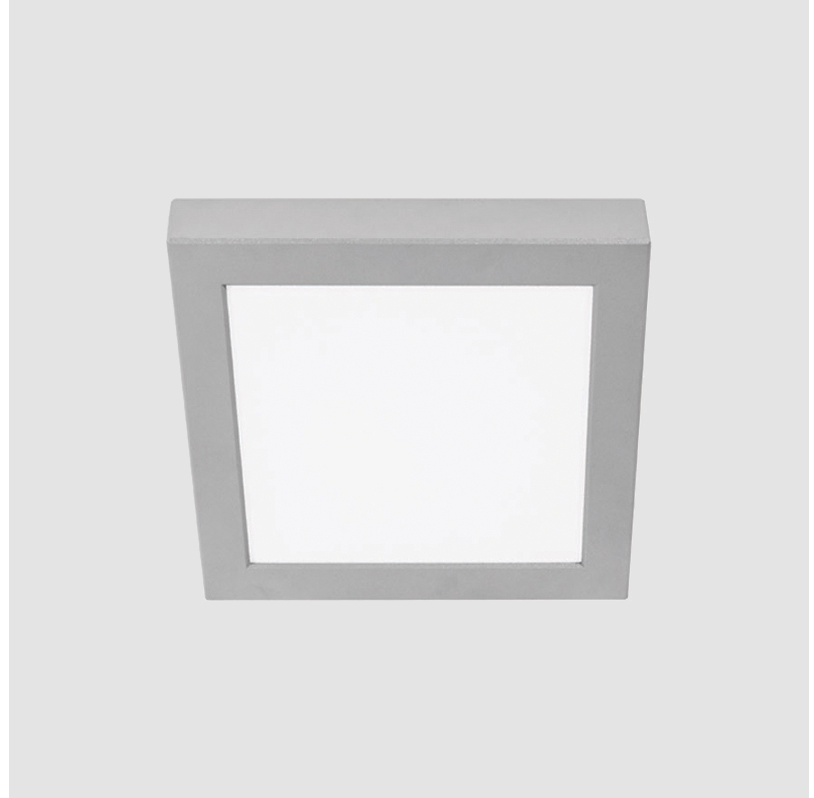

GENERAL

Series: PIX
Partner: Platek
Division: Exterior
Installation: Surface
Product Type: Ceiling Surface
Mounting Location: Ceiling
Light Distribution: Direct

PHYSICAL

Shape: Square
Length (mm): 260
Length (in): 10 1/4
Width (mm): 260
Width (in): 10 1/4
Height (mm): 40
Height (in): 1 9/16
Weight (kg): 2
Weight (lbs): 4.41
Screws: No visible screws
Diffuser: Painted extra clear glass
Fixture Finish: [BLK](#) / [WHI](#) / [GRY](#) / [COR](#) / [ANT](#) / [BRZ](#)
Fixture Material: Aluminum Die Cast

ELECTRICAL

Lamp Type: LED
Input Wattage (W): 13.5
Total Output Wattage (W): 8.9
Dimming: Non-Dimmable
Driver Included: No
Driver Location: Remote
Driver Type: Constant Current - Universal
Driver Class: Class 2
Input Voltage (V): 120 - 277
Constant Current (MA): 500
Upon Request: (See components [IP65 or higher enclosures to be supplied by others]) Remote: 0-10Vdc dimming

LED

Color Temperature (°K): [3000](#) / [4000](#)
Max. Delivered Lumen (lm): 620 / 645
Nominal Lumen (lm): 875 / 910
CRI: >80 CRI
Lamp Life (hrs): 60000

OPTICAL

Optic°: Diffused

RATINGS AND CERTIFICATIONS

Certified By: Certified for North American Standards
IP rating: IP65
IK Rating: IK07
Bug Rating: B0 U0 G0
Upon Request: Dark Sky Certification Higher Maximum Ambient Temperature