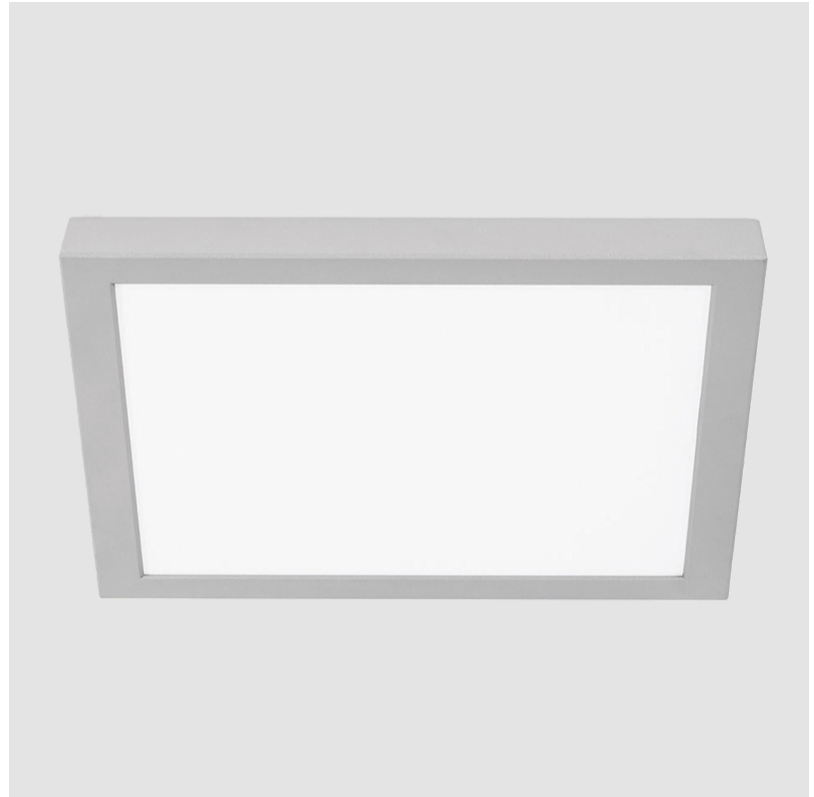

GENERAL

Series: PIX
Partner: Platek
Division: Exterior
Installation: Surface
Product Type: Ceiling Surface
Mounting Location: Ceiling
Light Distribution: Direct

PHYSICAL

Shape: Square
Length (mm): 400
Length (in): 15 3/4
Width (mm): 400
Width (in): 15 3/4
Height (mm): 40
Height (in): 1 9/16
Weight (kg): 4.1
Weight (lbs): 9.04
Screws: No visible screws
Diffuser: Painted extra clear glass
Fixture Finish: [BLK](#) / [WHI](#) / [GRY](#) / [COR](#) / [ANT](#) / [BRZ](#)
Fixture Material: Aluminum Die Cast

ELECTRICAL

Lamp Type: LED
Input Wattage (W): 24
Total Output Wattage (W): 20
Dimming: Non-Dimmable
Driver Included: Yes
Driver Location: Integrated
Driver Type: Constant Current - Universal
Driver Class: Class 1 and Class 2
Input Voltage (V): 120 - 277
Constant Current (MA): 500
Upon Request: (Not included - see components [IP65 or higher enclosure to be supplied by others]) Remote: 0-10Vdc dimming / Phase dimming 120Vac only

LED

Color Temperature (°K): [3000](#) / [4000](#)
Max. Delivered Lumen (lm): 1400 / 1455
Nominal Lumen (lm): 2230 / 2320
CRI: >80 CRI
Lamp Life (hrs): 60000

OPTICAL

Optic°: Diffused

RATINGS AND CERTIFICATIONS

Certified By: Certified for North American Standards
IP rating: IP65
IK Rating: IK07
Bug Rating: B1 U0 G1
Upon Request: Dark Sky Certification Higher Maximum Ambient Temperature