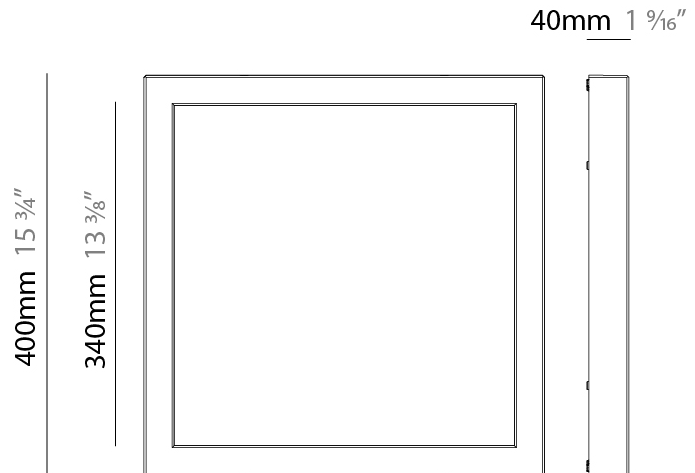

GENERAL

Series: PIX
Partner: Platek
Division: Exterior
Installation: Surface
Product Type: Ceiling Surface
Mounting Location: Ceiling
Light Distribution: Direct

PHYSICAL

Shape: Square
Length (mm): 400
Length (in): 15 3/4
Width (mm): 400
Width (in): 15 3/4
Height (mm): 40
Height (in): 1 9/16
Weight (kg): 4.1
Weight (lbs): 9.04
Screws: No visible screws
Diffuser: Painted extra clear glass
Fixture Finish: [BLK](#) / [WHI](#) / [GRY](#) / [COR](#) / [ANT](#) / [BRZ](#)
Fixture Material: Aluminum Die Cast

ELECTRICAL

Lamp Type: LED
Input Wattage (W): 24
Total Output Wattage (W): 20
Dimming: Non-Dimmable
Driver Included: Yes
Driver Location: Integrated
Driver Type: Constant Current - Universal
Driver Class: Class 1 and Class 2
Input Voltage (V): 120 - 277
Constant Current (MA): 500
Upon Request: (Not included - see components [IP65 or higher enclosure to be supplied by others]) Remote: 0-10Vdc dimming / Phase dimming 120Vac only

LED

Color Temperature (°K): [3000](#) / [4000](#)
Max. Delivered Lumen (lm): 1400 / 1455
Nominal Lumen (lm): 2230 / 2320
CRI: >80 CRI
Lamp Life (hrs): 60000

OPTICAL

Optic°: Diffused

RATINGS AND CERTIFICATIONS

Certified By: Certified for North American Standards
IP rating: IP65
IK Rating: IK07
Bug Rating: B1 U0 G1
Upon Request: Dark Sky Certification Higher Maximum Ambient Temperature