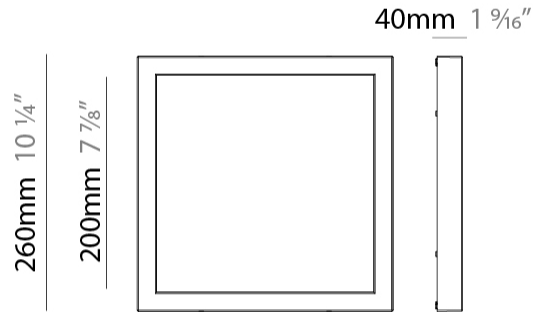

GENERAL

Series: PIX
Partner: Platek
Division: Exterior
Installation: Surface
Product Type: Ceiling Surface
Mounting Location: Ceiling
Light Distribution: Direct

PHYSICAL

Shape: Square
Length (mm): 260
Length (in): 10 1/4
Width (mm): 260
Width (in): 10 1/4
Height (mm): 40
Height (in): 1 9/16
Weight (kg): 2
Weight (lbs): 4.41
Screws: No visible screws
Diffuser: Painted extra clear glass
Fixture Finish: [BLK](#) / [WHI](#) / [GRY](#) / [COR](#) / [ANT](#) / [BRZ](#)
Fixture Material: Aluminum Die Cast

ELECTRICAL

Lamp Type: LED
Input Wattage (W): 13.5
Total Output Wattage (W): 8.9
Dimming: Non-Dimmable
Driver Included: No
Driver Location: Remote
Driver Type: Constant Current - Universal
Driver Class: Class 2
Input Voltage (V): 120 - 277
Constant Current (MA): 500
Upon Request: (See components [IP65 or higher enclosures to be supplied by others]) Remote: 0-10Vdc dimming

LED

Color Temperature (°K): [3000](#) / [4000](#)
Max. Delivered Lumen (lm): 620 / 645
Nominal Lumen (lm): 875 / 910
CRI: >80 CRI
Lamp Life (hrs): 60000

OPTICAL

Optic°: Diffused

RATINGS AND CERTIFICATIONS

Certified By: Certified for North American Standards
IP rating: IP65
IK Rating: IK07
Bug Rating: B0 U0 G0
Upon Request: Dark Sky Certification Higher Maximum Ambient Temperature