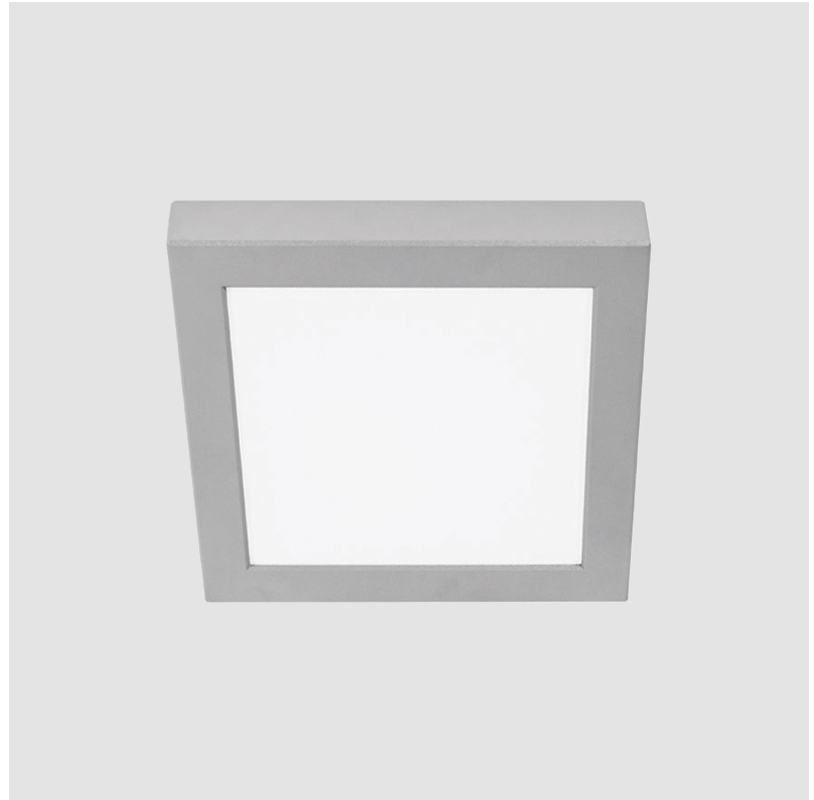

1. To build a product code in our configurator select the specify button on the base model # product page
2. To build a manual product code on this datasheet choose from the options listed below in blue font and add the suffix to the base model #

GENERAL

Series: PIX
Brand: Platek
Division: Exterior
Mounting Type: Surface
Mounting Location: Wall / Ceiling
Subcategory: Downlight

PHYSICAL

Shape: Square
Length (mm): 260
Length (in): 10 1/4
Width (mm): 260
Width (in): 10 1/4
Height (mm): 40
Height (in): 1 9/16
Light Distribution: Direct
Weight (kg): 2
Weight (lbs): 4.41
Screws: No visible screws
Diffuser: Painted extra clear glass
Fixture Finish: [BLK](#) / [WHI](#) / [GRY](#) / [COR](#) / [ANT](#) / [BRZ](#)
Fixture Material: Aluminum Die Cast

ELECTRICAL

Lamp Type: LED
Input Wattage (W): 13.5
Total Output Wattage (W): 8.9
Dimming: Non-Dimmable
Driver Included: No
Driver Location: Remote
Driver Type: Constant Current - Universal
Driver Class: Class 2
Input Voltage (V): 120 - 277
Constant Current (MA): 500
Upon Request: (See components [IP65 or higher enclosures to be supplied by others]) Remote: 0-10Vdc dimming

LED

Color Temperature (°K): [3000](#) / [4000](#)
Max. Delivered Lumen (lm): 620 / 645
Nominal Lumen (lm): 875 / 910
CRI: >80 CRI
Lamp Life (hrs): 60000

OPTICAL

Optic: Diffused

RATINGS AND CERTIFICATIONS

Certified By: Certified for North American Standards
IP rating: IP65
IK Rating: IK07
Bug Rating: B0 U0 G0
Upon Request: Dark Sky Certification