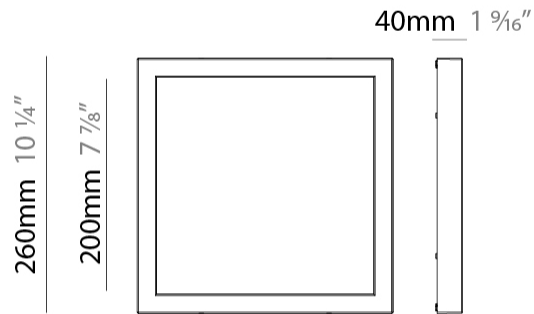

1. To build a product code in our configurator select the specify button on the base model # product page
2. To build a manual product code on this datasheet choose from the options listed below in blue font and add the suffix to the base model #

GENERAL

Series: PIX
Brand: Platek
Division: Exterior
Mounting Type: Surface
Mounting Location: Wall / Ceiling
Subcategory: Downlight

PHYSICAL

Shape: Square
Length (mm): 260
Length (in): 10 1/4
Width (mm): 260
Width (in): 10 1/4
Height (mm): 40
Height (in): 1 9/16
Light Distribution: Direct
Weight (kg): 2
Weight (lbs): 4.41
Screws: No visible screws
Diffuser: Painted extra clear glass
Fixture Finish: [BLK](#) / [WHI](#) / [GRY](#) / [COR](#) / [ANT](#) / [BRZ](#)
Fixture Material: Aluminum Die Cast

ELECTRICAL

Lamp Type: LED
Input Wattage (W): 13.5
Total Output Wattage (W): 8.9
Dimming: Non-Dimmable
Driver Included: No
Driver Location: Remote
Driver Type: Constant Current - Universal
Driver Class: Class 2
Input Voltage (V): 120 - 277
Constant Current (MA): 500
Upon Request: (See components [IP65 or higher enclosures to be supplied by others]) Remote: 0-10Vdc dimming

LED

Color Temperature (°K): [3000](#) / [4000](#)
Max. Delivered Lumen (lm): 620 / 645
Nominal Lumen (lm): 875 / 910
CRI: >80 CRI
Lamp Life (hrs): 60000

OPTICAL

Optic: Diffused

RATINGS AND CERTIFICATIONS

Certified By: Certified for North American Standards
IP rating: IP65
IK Rating: IK07
Bug Rating: B0 U0 G0
Upon Request: Dark Sky Certification