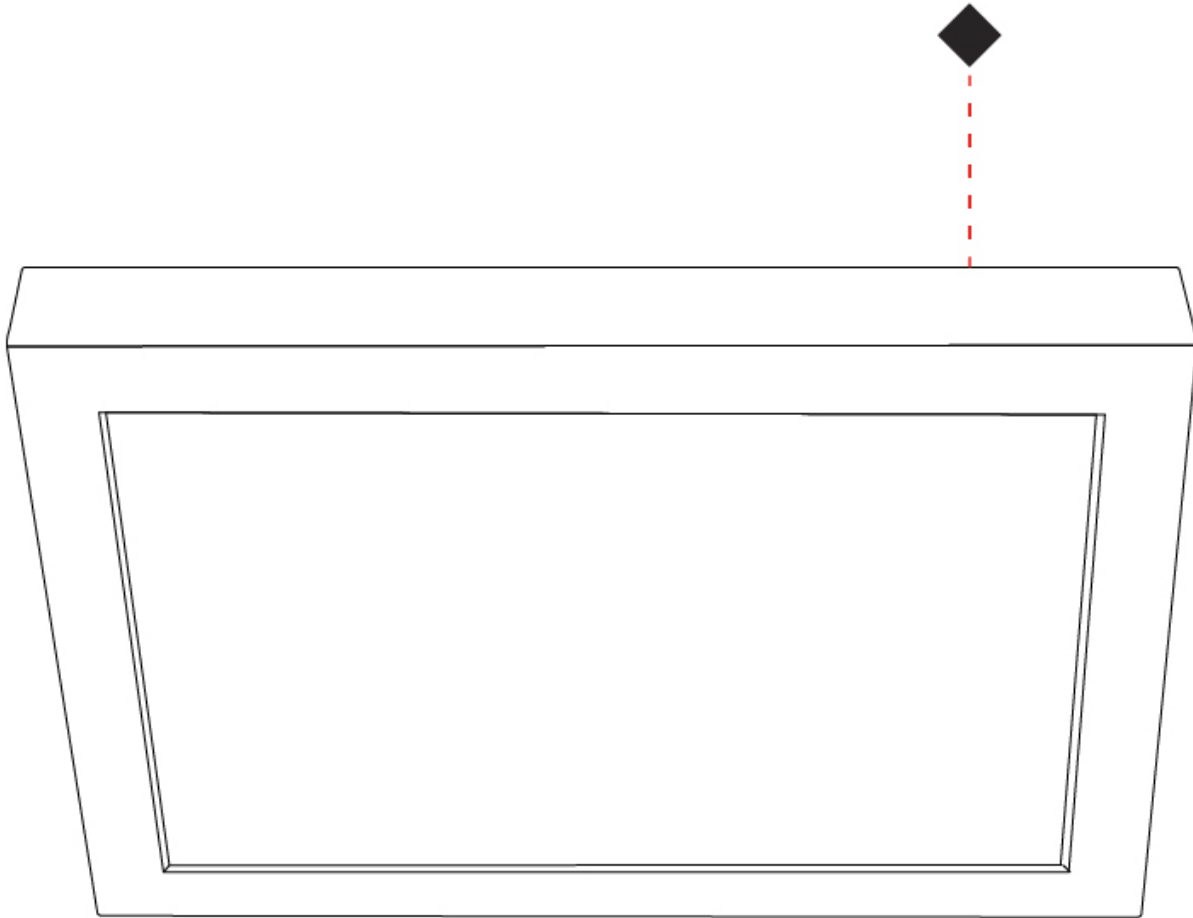

E9C101-

PROJECT

TYPE

SPECIFIER

QUANTITY

DATE

E