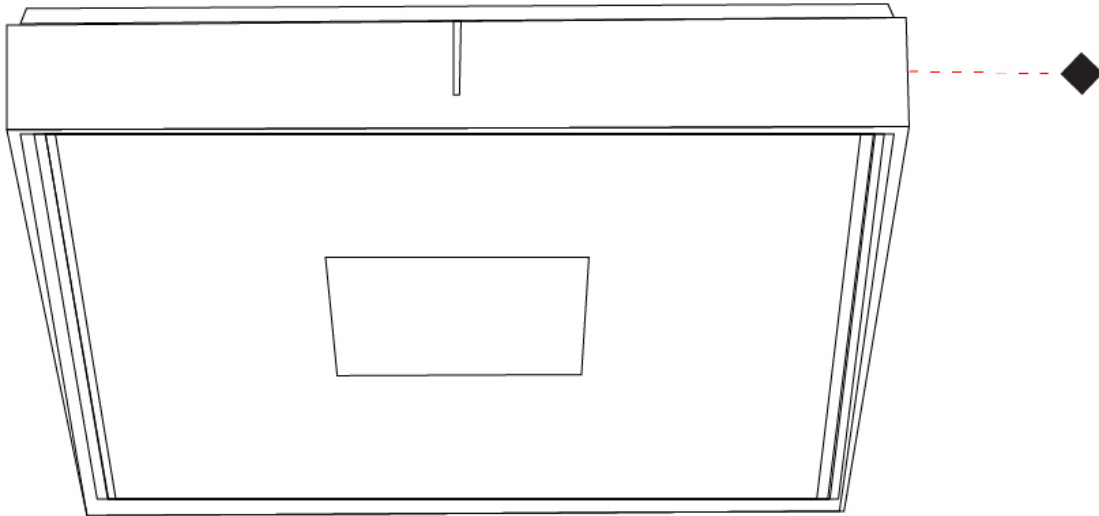

PN SQUARE SURFACE

E5C003-

PROJECT _____

TYPE _____

SPECIFIER _____

QUANTITY _____

DATE _____

E