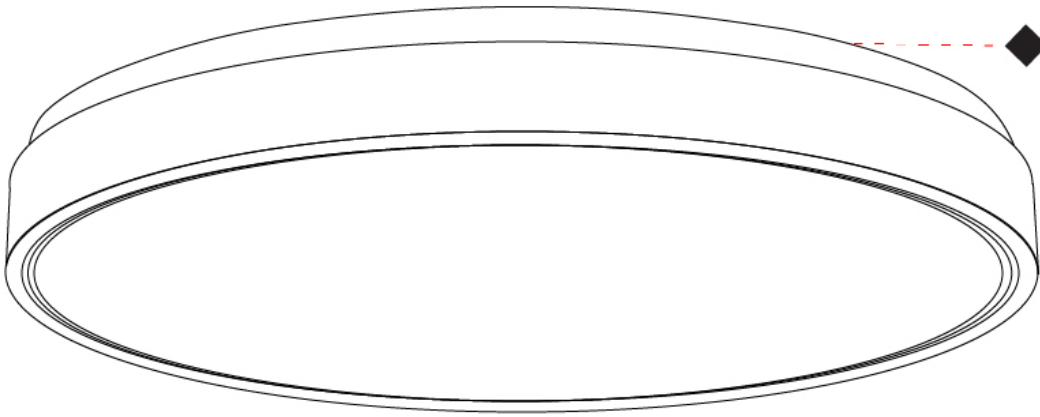

PN ROUND SURFACE

E5C001-

PROJECT

TYPE

SPECIFIER

QUANTITY

DATE