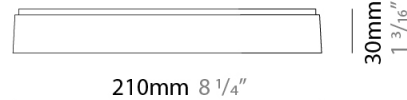

PN ROUND SURFACE

E5C000-

base number   Finish
Options

1. To build a product code in our configurator select the specify button on the base model # product page
2. To build a manual product code on this datasheet choose from the options listed below in blue font and add the suffix to the base model #

GENERAL

Series: PN
Subseries: PN Round
Brand: Ivela
Division: Exterior
Mounting Type: Surface
Mounting Location: Ceiling
Subcategory: Downlight

PHYSICAL

Shape: Round
Diameter (mm): 210
Diameter (in): 8 1/4
Height (mm): 30
Height (in): 1 3/16
Light Distribution: Direct
Weight (kg): 1.2
Weight (lbs): 2.64
Diffuser: Opal Polycarbonate
Fixture Finish: WHI / BLK / SIL
Fixture Material: Aluminum Die Cast

ELECTRICAL

Lamp Type: LED
Input Wattage (W): 15.3
Total Output Wattage (W): 12
Dimming: Non-Dimmable
Driver Included: Yes
Driver Location: Integrated
Driver Class: Class 2
Input Voltage (V): 120
Constant Current (MA): 350
Upon Request: (See components [IP65 or higher enclosure to be supplied by others]) Remote: 0-10Vdc dimming / Phase dimming 120Vac only / Non-dimming 120/277Vac

LED

Number of LEDs: 1
Color Temperature (°K): 3000
Max. Delivered Lumen (lm): 1538
CRI: >85 CRI
Efficiency (%): 85.5
Lamp Life (hrs): 50000

OPTICAL

Optic°: 120
Adjustability: Fixed

RATINGS AND CERTIFICATIONS

Certified By: Certified for North American Standards
IP rating: IP41 (Damp)
IK Rating: IK08

1.1 Kg /
2.42 lbs