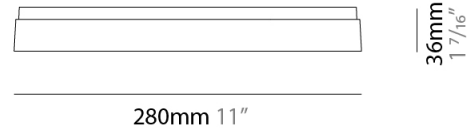

PN ROUND SURFACE

E5C001- - _____
base number   Color   Finish
                         Temperature   Options

1. To build a product code in our configurator select the specify button on the base model # product page
2. To build a manual product code on this datasheet choose from the options listed below in blue font and add the suffix to the base model #

GENERAL

Series: PN
Subseries: PN Round
Brand: Ivela
Division: Exterior
Mounting Type: Surface
Mounting Location: Ceiling
Subcategory: Downlight

PHYSICAL

Shape: Round
Diameter (mm): 280
Diameter (in): 11
Height (mm): 36
Height (in): 1 7/16
Light Distribution: Direct
Weight (kg): 2
Weight (lbs): 4.40
Diffuser: Opal Polycarbonate
Fixture Finish: WHI / BLK / SIL
Fixture Material: Aluminum Die Cast

ELECTRICAL

Lamp Type: LED
Total Output Wattage (W): 18
Dimming: Non-Dimmable
Driver Included: Yes
Driver Location: Integrated
Driver Type: Constant Current - Universal
Driver Class: Class 2
Input Voltage (V): 120
Constant Current (MA): 500
Upon Request: (See components [IP65 or higher enclosure to be supplied by others]) Remote: 0-10Vdc dimming / Phase dimming 120Vac only

LED

Number of LEDs: 1
Color Temperature (°K): 3000 / 3500
Max. Delivered Lumen (lm): 2040
CRI: >85 CRI
Efficiency (%): 85
Lamp Life (hrs): 50000

OPTICAL

Optic°: 120
Beam Angle: Symmetric
Adjustability: Fixed

RATINGS AND CERTIFICATIONS

Certified By: Certified for North American Standards
IP rating: IP41 (Damp)
IK Rating: IK08

1.1 Kg /
2.42 lbs