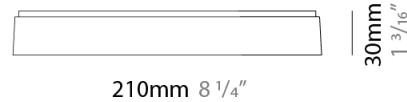

GENERAL

Series: PN _____
Subseries: PN Round _____
Brand: Ivela _____
Division: Exterior _____
Mounting Type: Surface _____
Mounting Location: Ceiling _____
Subcategory: Downlight _____

PHYSICAL

Shape: Round _____
Diameter (mm): 210 _____
Diameter (in): 8 1/4 _____
Height (mm): 30 _____
Height (in): 1 3/16 _____
Light Distribution: Direct _____
Weight (kg): 1.2 _____
Weight (lbs): 2.64 _____
Diffuser: Opal Polycarbonate _____
Fixture Finish: WHI / BLK / SIL _____
Fixture Material: Aluminum Die Cast _____

ELECTRICAL

Lamp Type: LED _____
Input Wattage (W): 15.3 _____
Total Output Wattage (W): 12 _____
Dimming: Non-Dimmable _____
Driver Included: Yes _____
Driver Location: Integrated _____
Driver Class: Class 2 _____
Input Voltage (V): 120 _____
Constant Current (MA): 350 _____
Upon Request: (See components [IP65 or higher enclosure to be supplied by others]) Remote: 0-10Vdc dimming / Phase dimming 120Vac only / Non-dimming 120/277Vac _____

LED

Number of LEDs: 1 _____
Color Temperature (°K): 3000 _____
Max. Delivered Lumen (lm): 1538 _____
CRI: >85 CRI _____
Efficiency (%): 85.5 _____
Lamp Life (hrs): 50000 _____

OPTICAL

Optic°: 120 _____
Adjustability: Fixed _____

RATINGS AND CERTIFICATIONS

Certified By: Certified for North American Standards _____
IP rating: IP41 (Damp) _____
IK Rating: IK08 _____

1.1 Kg /
2.42 lbs