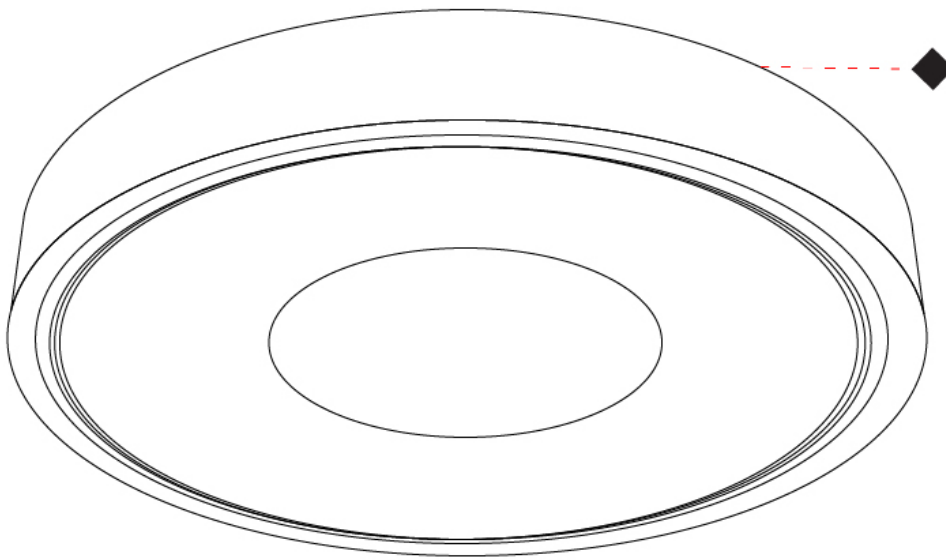

PN ROUND SURFACE

E5C000-

PROJECT

TYPE

SPECIFIER

QUANTITY

DATE