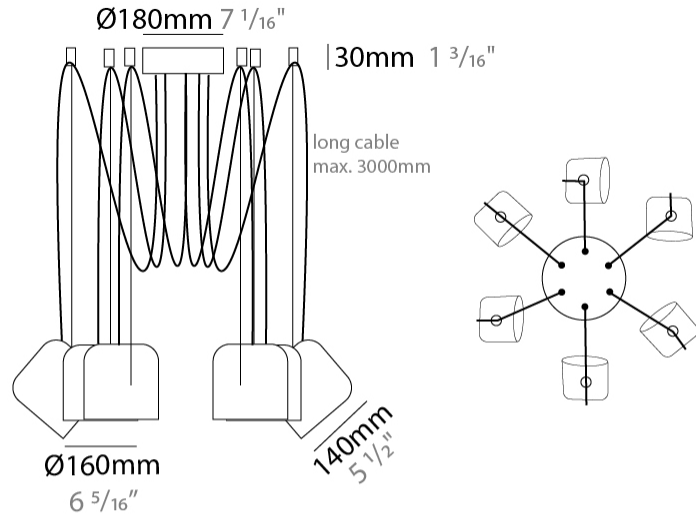

PROJECT	
TYPE	
SPECIFIER	
QUANTITY	
DATE	

PACO SUSPENSION

D111015-

base number Finish
Options

1. To build a product code in our configurator select the specify button on the base model # product page
2. To build a manual product code on this datasheet choose from the options listed below in blue font and add the suffix to the base model #

GENERAL

Series: Paco
Brand: Ole
Division: Design
Mounting Type: Suspension
Mounting Location: Ceiling
Subcategory: Pendant

PHYSICAL

Shape: Dome
Diameter (mm): 160
Diameter (in): 6 ⁵/₁₆
Height (mm): 140
Height (in): 5 ¹/₂
Max. Overall Height (mm): 3140
Max. Overall Height (in): 123 ⁵/₈
Light Distribution: Direct
Weight (kg): 6
Weight (lbs): 13.23
Diffuser:rylic - Satin
Fixture Finish: [WHi / MBK / MWH](#)
Fixture Material: Metal
Cable Details: 3000mm Cable

ELECTRICAL

Number of Lamps: 6
Lamp Type: LED Retrofit
Lamp Shape: MR16
Bulb Included: Bulb Not Included
Max. Wattage Per Lamp (W): 7
Lamp Base: GU10
Input Voltage (V): 120

LED

OPTICAL

Adjustability: Tilting and rotating

RATINGS AND CERTIFICATIONS

Certified By: Certified for North American Standards
IP rating: IP20