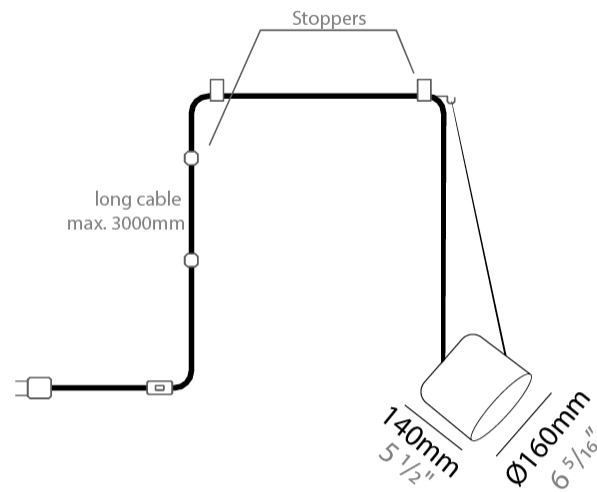

PACO SUSPENSION

D111010-

base number   Finish
Options

1. To build a product code in our configurator select the specify button on the base model # product page
2. To build a manual product code on this datasheet choose from the options listed below in blue font and add the suffix to the base model #

GENERAL

Series: Paco _____
Brand: Ole _____
Division: Design _____
Mounting Type: Suspension _____
Mounting Location: Ceiling _____
Subcategory: Pendant _____

PHYSICAL

Shape: Dome _____
Diameter (mm): 160 _____
Diameter (in): 6 5/16 _____
Height (mm): 140 _____
Height (in): 5 1/2 _____
Max. Overall Height (mm): 3140 _____
Max. Overall Height (in): 123 5/8 _____
Light Distribution: Direct _____
Weight (kg): 2 _____
Weight (lbs): 4.41 _____
Diffuser:rylic - Satin _____
Fixture Finish: [WHi / MBK / MWH](#) _____
Fixture Material: Metal _____
Cable Details: 3000mm Cable _____

ELECTRICAL

Number of Lamps: 1 _____
Lamp Type: LED Retrofit _____
Lamp Shape: MR16 _____
Bulb Included: Bulb Not Included _____
Max. Wattage Per Lamp (W): 7 _____
Lamp Base: GU10 _____
Input Voltage (V): 120 _____

LED

OPTICAL

Adjustability: Tilting and rotating _____

RATINGS AND CERTIFICATIONS

Certified By: Certified for North American Standards _____
IP rating: IP20 _____