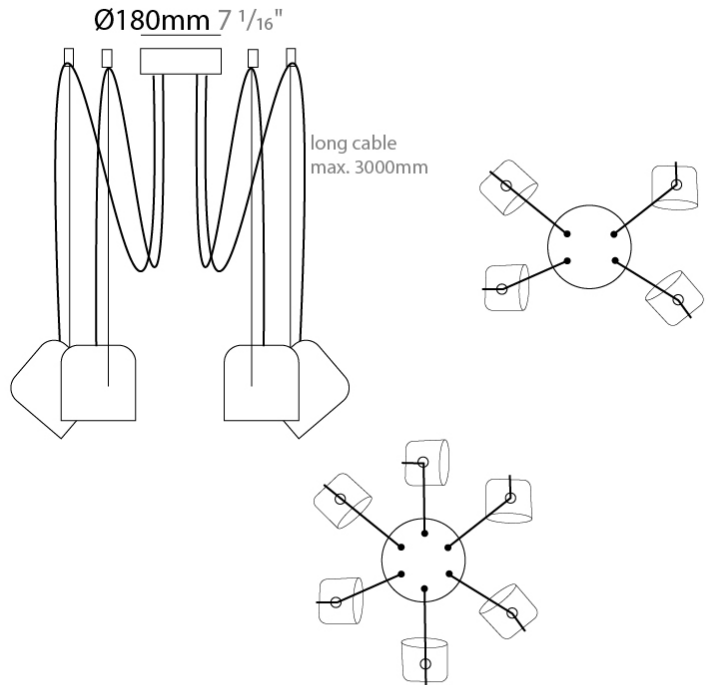

PROJECT _____
TYPE _____
SPECIFIER _____
QUANTITY _____
DATE _____

PACO SUSPENSION

D111013-

base number Finish
Options

1. To build a product code in our configurator select the specify button on the base model # product page
2. To build a manual product code on this datasheet choose from the options listed below in blue font and add the suffix to the base model #

GENERAL

Series: Paco
Brand: Ole
Division: Design
Mounting Type: Suspension
Mounting Location: Ceiling
Subcategory: Pendant

PHYSICAL

Shape: Dome
Diameter (mm): 160
Diameter (in): 6 5/16
Height (mm): 140
Height (in): 5 1/2
Max. Overall Height (mm): 3140
Max. Overall Height (in): 123 5/8
Light Distribution: Direct
Weight (kg): 4.8
Weight (lbs): 10.58
Diffuser:rylic - Satin
Fixture Finish: [WHi / MBK / MWH](#)
Fixture Material: Metal
Cable Details: 3000mm Cable

ELECTRICAL

Number of Lamps: 4
Lamp Type: LED Retrofit
Lamp Shape: MR16
Bulb Included: Bulb Not Included
Max. Wattage Per Lamp (W): 7
Lamp Base: GU10
Input Voltage (V): 120

LED

OPTICAL

Adjustability: Tilting and rotating

RATINGS AND CERTIFICATIONS

Certified By: Certified for North American Standards
IP rating: IP20