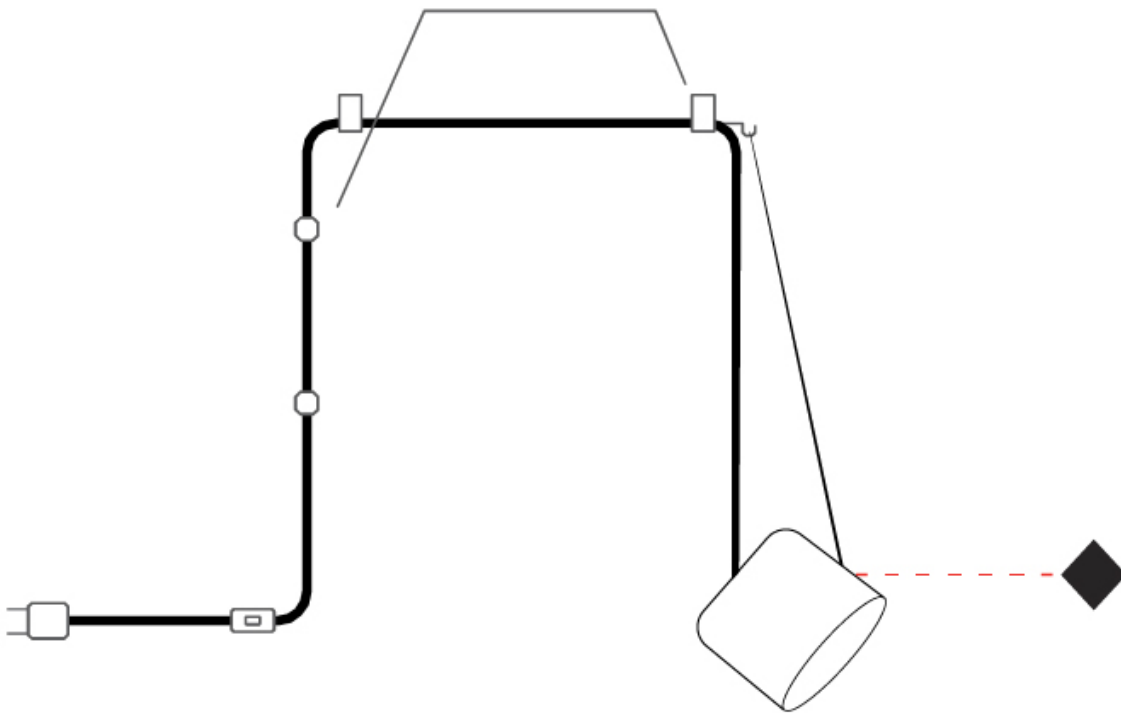

PACO SUSPENSION

D111010-

PROJECT _____

TYPE _____

SPECIFIER _____

QUANTITY _____

DATE _____

D