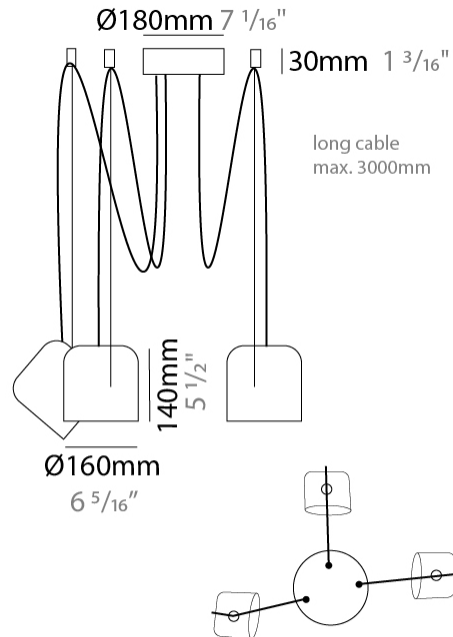

PACO SUSPENSION

D111012-

base number Finish
Options

1. To build a product code in our configurator select the specify button on the base model # product page
2. To build a manual product code on this datasheet choose from the options listed below in blue font and add the suffix to the base model #

GENERAL

Series: Paco
Partner: Ole
Division: Design
Installation: Suspension
Product Type: Pendant
Mounting Location: Ceiling
Light Distribution: Adjustable

PHYSICAL

Shape: Dome
Diameter (mm): 160
Diameter (in): 6 5/16
Height (mm): 140
Height (in): 5 1/2
Max. Overall Height (mm): 3140
Max. Overall Height (in): 123 5/8
Weight (kg): 4.2
Weight (lbs): 9.26
Diffuser:rylic - Satin
Fixture Finish: [WHi / MBK / MWH](#)
Fixture Material: Metal
Cable Details: 3000mm Cable

ELECTRICAL

Number of Lamps: 3
Lamp Type: LED Retrofit
Lamp Shape: MR16
Bulb Included: Bulb Not Included
Max. Wattage Per Lamp (W): 7
Lamp Base: GU10
Input Voltage (V): 120

LED

OPTICAL

Adjustability: Tilting and rotating

RATINGS AND CERTIFICATIONS

Certified By: Certified for North American Standards
IP rating: IP20

PROJECT _____
TYPE _____
SPECIFIER _____
QUANTITY _____
DATE _____