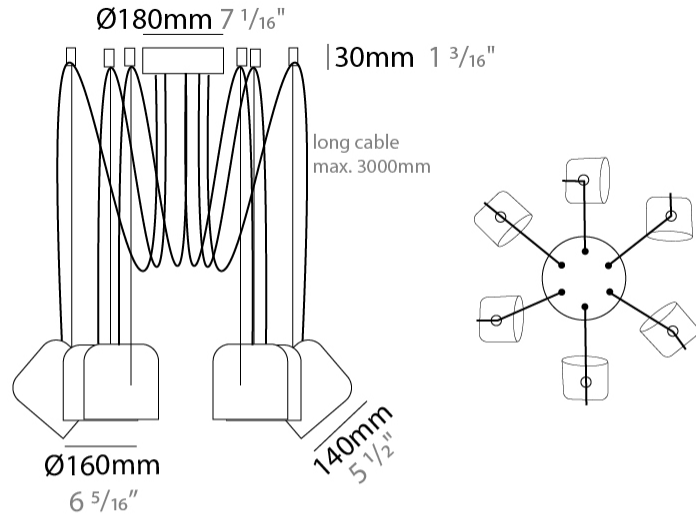

PROJECT _____
TYPE _____
SPECIFIER _____
QUANTITY _____
DATE _____

PACO SUSPENSION

D111015-

base number _____
Finish _____
Options _____

1. To build a product code in our configurator select the specify button on the base model # product page
2. To build a manual product code on this datasheet choose from the options listed below in blue font and add the suffix to the base model #

GENERAL

Series: Paco _____
Partner: Ole _____
Division: Design _____
Installation: Suspension _____
Product Type: Pendant _____
Mounting Location: Ceiling _____
Light Distribution: Adjustable _____

PHYSICAL

Shape: Dome _____
Diameter (mm): 160 _____
Diameter (in): 6 ⁵/₁₆ _____
Height (mm): 140 _____
Height (in): 5 ¹/₂ _____
Max. Overall Height (mm): 3140 _____
Max. Overall Height (in): 123 ⁵/₈ _____
Weight (kg): 6 _____
Weight (lbs): 13.23 _____
Diffuser:rylic - Satin _____
Fixture Finish: [WHi / MBK / MWH](#) _____
Fixture Material: Metal _____
Cable Details: 3000mm Cable _____

ELECTRICAL

Number of Lamps: 6 _____
Lamp Type: LED Retrofit _____
Lamp Shape: MR16 _____
Bulb Included: Bulb Not Included _____
Max. Wattage Per Lamp (W): 7 _____
Lamp Base: GU10 _____
Input Voltage (V): 120 _____

LED

OPTICAL

Adjustability: Tilting and rotating _____

RATINGS AND CERTIFICATIONS

Certified By: Certified for North American Standards _____
IP rating: IP20 _____