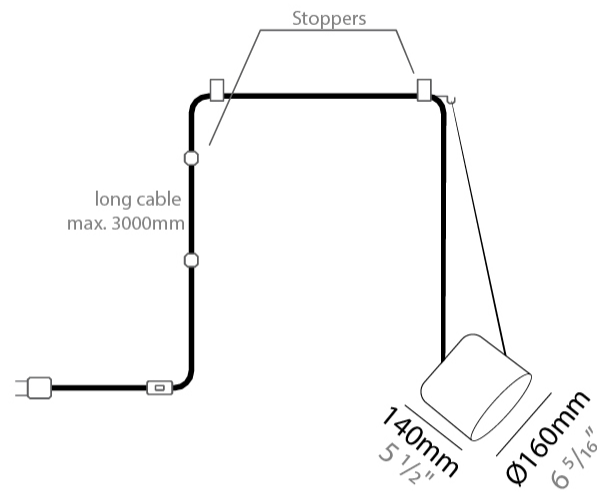

PROJECT	_____
TYPE	_____
SPECIFIER	_____
QUANTITY	_____
DATE	_____

PACO SUSPENSION

D111010-

base number   Finish
Options

1. To build a product code in our configurator select the specify button on the base model # product page
2. To build a manual product code on this datasheet choose from the options listed below in blue font and add the suffix to the base model #

GENERAL

Series: Paco _____
Partner: Ole _____
Division: Design _____
Installation: Suspension _____
Product Type: Pendant _____
Mounting Location: Ceiling _____
Light Distribution: Adjustable _____

PHYSICAL

Shape: Dome _____
Diameter (mm): 160 _____
Diameter (in): 6 5/16 _____
Height (mm): 140 _____
Height (in): 5 1/2 _____
Max. Overall Height (mm): 3140 _____
Max. Overall Height (in): 123 5/8 _____
Weight (kg): 2 _____
Weight (lbs): 4.41 _____
Diffuser:rylic - Satin _____
Fixture Finish: [WHi / MBK / MWH](#) _____
Fixture Material: Metal _____
Cable Details: 3000mm Cable _____

ELECTRICAL

Number of Lamps: 1 _____
Lamp Type: LED Retrofit _____
Lamp Shape: MR16 _____
Bulb Included: Bulb Not Included _____
Max. Wattage Per Lamp (W): 7 _____
Lamp Base: GU10 _____
Input Voltage (V): 120 _____

LED

OPTICAL

Adjustability: Tilting and rotating _____

RATINGS AND CERTIFICATIONS

Certified By: Certified for North American Standards _____
IP rating: IP20 _____