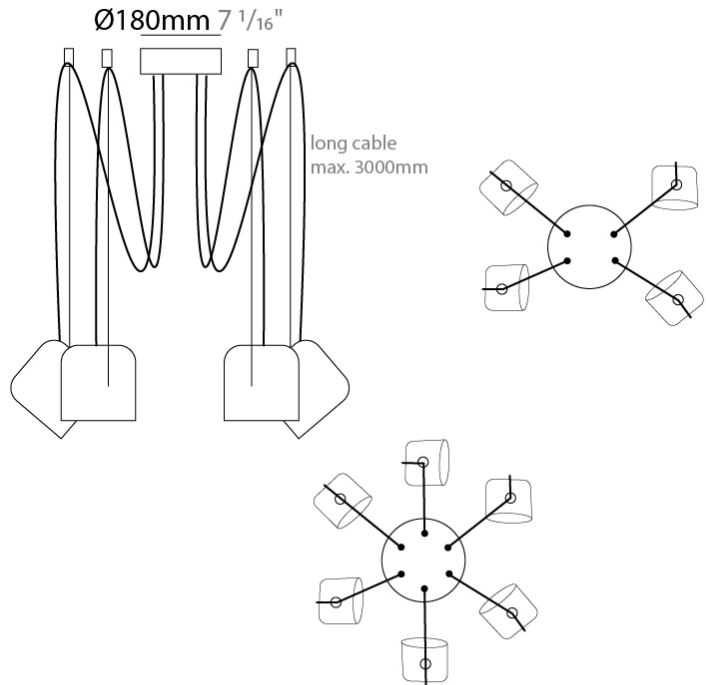

PACO SUSPENSION

D111013-

base number Finish
Options

1. To build a product code in our configurator select the specify button on the base model # product page
2. To build a manual product code on this datasheet choose from the options listed below in blue font and add the suffix to the base model #

GENERAL

Series: Paco
Partner: Ole
Division: Design
Installation: Suspension
Product Type: Pendant
Mounting Location: Ceiling
Light Distribution: Adjustable

PHYSICAL

Shape: Dome
Diameter (mm): 160
Diameter (in): 6 ⁵/₈
Height (mm): 140
Height (in): 5 ¹/₂
Max. Overall Height (mm): 3140
Max. Overall Height (in): 123 ⁵/₈
Weight (kg): 4.8
Weight (lbs): 10.58
Diffuser:rylic - Satin
Fixture Finish: [WHi / MBK / MWH](#)
Fixture Material: Metal
Cable Details: 3000mm Cable

ELECTRICAL

Number of Lamps: 4
Lamp Type: LED Retrofit
Lamp Shape: MR16
Bulb Included: Bulb Not Included
Max. Wattage Per Lamp (W): 7
Lamp Base: GU10
Input Voltage (V): 120

LED

OPTICAL

Adjustability: Tilting and rotating

RATINGS AND CERTIFICATIONS

Certified By: Certified for North American Standards
IP rating: IP20

PROJECT _____
TYPE _____
SPECIFIER _____
QUANTITY _____
DATE _____