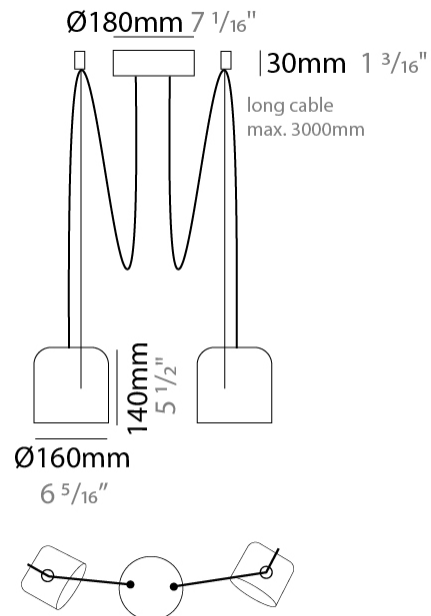

PROJECT	_____
TYPE	_____
SPECIFIER	_____
QUANTITY	_____
DATE	_____

PACO SUSPENSION

D111011-

base number   Finish
Options

1. To build a product code in our configurator select the specify button on the base model # product page
2. To build a manual product code on this datasheet choose from the options listed below in blue font and add the suffix to the base model #

GENERAL

Series: Paco
Partner: Ole
Division: Design
Installation: Suspension
Product Type: Pendant
Mounting Location: Ceiling
Light Distribution: Adjustable

PHYSICAL

Shape: Dome
Diameter (mm): 160
Diameter (in): 6 5/16
Height (mm): 140
Height (in): 5 1/2
Max. Overall Height (mm): 3140
Max. Overall Height (in): 123 5/8
Weight (kg): 3.6
Weight (lbs): 7.94
Diffuser:rylic - Satin
Fixture Finish: [WHi](#) / [MBK](#) / [MWH](#)
Fixture Material: Metal
Cable Details: 3000mm Cable

ELECTRICAL

Number of Lamps: 2
Lamp Type: LED Retrofit
Lamp Shape: MR16
Bulb Included: Bulb Not Included
Max. Wattage Per Lamp (W): 7
Lamp Base: GU10
Input Voltage (V): 120

LED

OPTICAL

Adjustability: Tilting and rotating

RATINGS AND CERTIFICATIONS

Certified By: Certified for North American Standards
IP rating: IP20