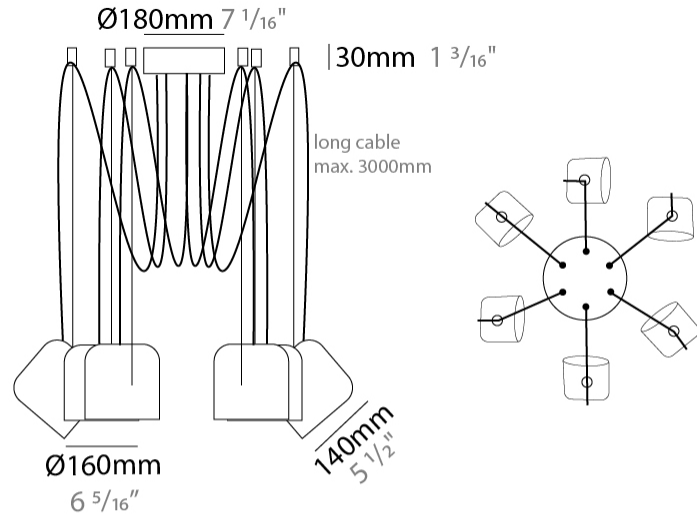

PROJECT	_____
TYPE	_____
SPECIFIER	_____
QUANTITY	_____
DATE	_____

PACO SUSPENSION

D111015-

base number Finish
Options

1. To build a product code in our configurator select the specify button on the base model # product page
2. To build a manual product code on this datasheet choose from the options listed below in blue font and add the suffix to the base model #

GENERAL

Series: Paco
Brand: Ole
Division: Design
Mounting Type: Suspension
Mounting Location: Ceiling
Subcategory: Pendant

PHYSICAL

Shape: Dome
Diameter (mm): 160
Diameter (in): 6 5/16
Height (mm): 140
Height (in): 5 1/2
Max. Overall Height (mm): 3140
Max. Overall Height (in): 123 5/8
Light Distribution: Direct
Weight (kg): 6
Weight (lbs): 13.23
Diffuser:rylic - Satin
Fixture Finish: [WHi / MBK / MWH](#)
Fixture Material: Metal
Cable Details: 3000mm Cable

ELECTRICAL

Number of Lamps: 6
Lamp Type: LED Retrofit
Lamp Shape: MR16
Bulb Included: Bulb Not Included
Max. Wattage Per Lamp (W): 7
Lamp Base: GU10
Input Voltage (V): 120

LED

OPTICAL

Adjustability: Tilting and rotating

RATINGS AND CERTIFICATIONS

Certified By: Certified for North American Standards
IP rating: IP20