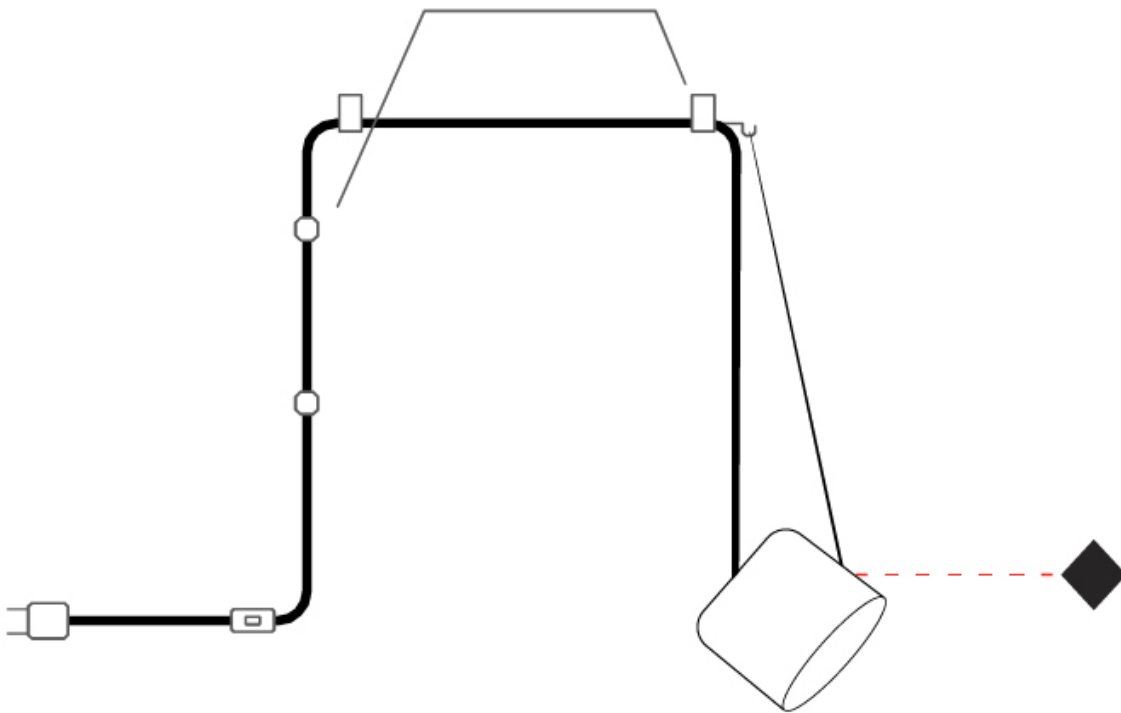

PACO SUSPENSION

D111010-

PROJECT	_____
TYPE	_____
SPECIFIER	_____
QUANTITY	_____
DATE	_____

D