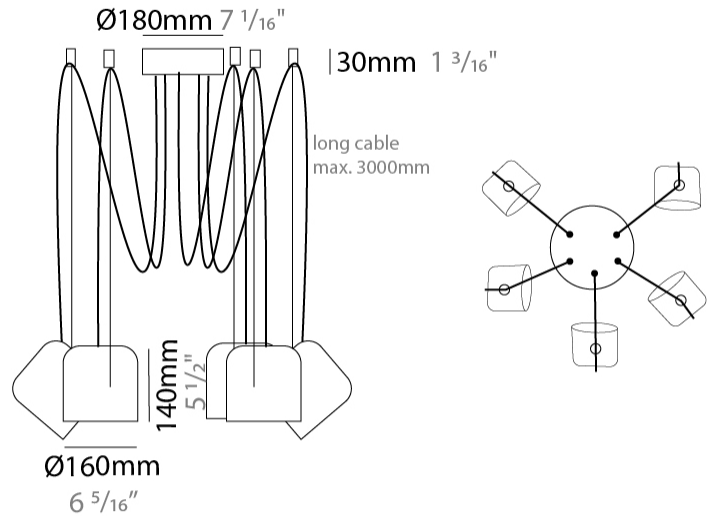

PROJECT	_____
TYPE	_____
SPECIFIER	_____
QUANTITY	_____
DATE	_____

PACO SUSPENSION

D111014-

base number   Finish
Options

1. To build a product code in our configurator select the specify button on the base model # product page
2. To build a manual product code on this datasheet choose from the options listed below in blue font and add the suffix to the base model #

GENERAL

Series: Paco
Brand: Ole
Division: Design
Mounting Type: Suspension
Mounting Location: Ceiling
Subcategory: Pendant

PHYSICAL

Shape: Dome
Diameter (mm): 160
Diameter (in): 6 5/16
Height (mm): 140
Height (in): 5 1/2
Max. Overall Height (mm): 3140
Max. Overall Height (in): 123 5/8
Light Distribution: Direct
Weight (kg): 5.4
Weight (lbs): 11.91
Diffuser:rylic - Satin
Fixture Finish: [WHi](#) / [MBK](#) / [MWH](#)
Fixture Material: Metal
Cable Details: 3000mm Cable

ELECTRICAL

Number of Lamps: 5
Lamp Type: LED Retrofit
Lamp Shape: MR16
Bulb Included: Bulb Not Included
Max. Wattage Per Lamp (W): 7
Lamp Base: GU10
Input Voltage (V): 120

LED

OPTICAL

Adjustability: Tilting and rotating

RATINGS AND CERTIFICATIONS

Certified By: Certified for North American Standards
IP rating: IP20