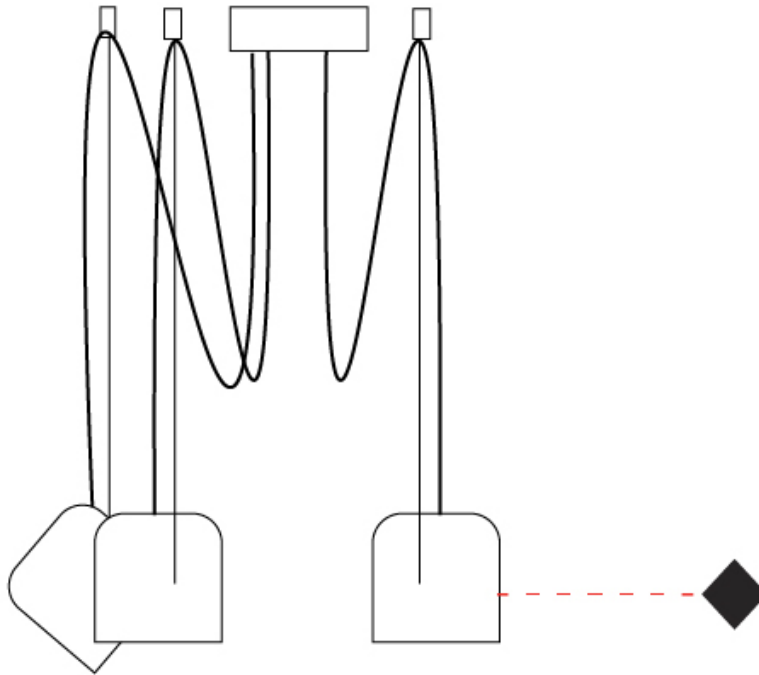

PACO SUSPENSION

D111012-

PROJECT
TYPE
SPECIFIER
QUANTITY
DATE

D