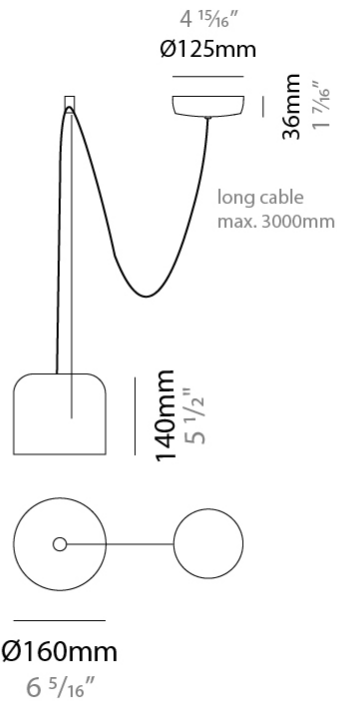

PROJECT	
TYPE	
SPECIFIER	
QUANTITY	
DATE	

PACO SUSPENSION

D111009-

base number   Finish
Options

1. To build a product code in our configurator select the specify button on the base model # product page
2. To build a manual product code on this datasheet choose from the options listed below in blue font and add the suffix to the base model #

GENERAL

Series: Paco
Brand: Ole
Division: Design
Mounting Type: Suspension
Mounting Location: Ceiling
Subcategory: Pendant

PHYSICAL

Shape: Dome
Diameter (mm): 160
Diameter (in): 6 5/16
Height (mm): 140
Height (in): 5 1/2
Max. Overall Height (mm): 3140
Max. Overall Height (in): 123 5/8
Light Distribution: Direct
Weight (kg): 2
Weight (lbs): 4.41
Diffuser:rylic - Satin
[Fixture Finish: WHi / MBK / MWH](#)
Fixture Material: Metal
Cable Details: 3000mm Cable

ELECTRICAL

Number of Lamps: 1
Lamp Type: LED Retrofit
Lamp Shape: MR16
Bulb Included: Bulb Not Included
Max. Wattage Per Lamp (W): 7
Lamp Base: GU10
Input Voltage (V): 120

LED

OPTICAL

Adjustability: Tilting and rotating

RATINGS AND CERTIFICATIONS

Certified By: Certified for North American Standards
IP rating: IP20