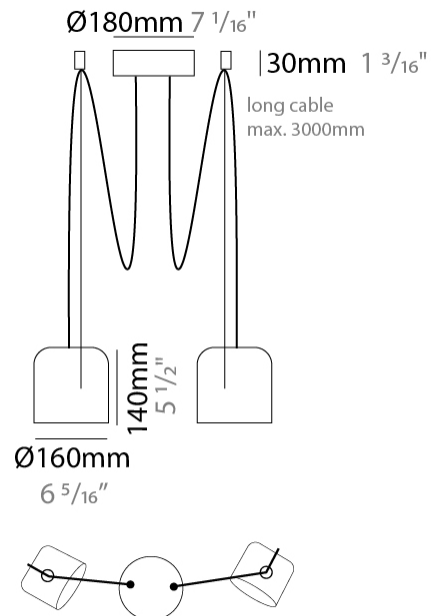

PROJECT	_____
TYPE	_____
SPECIFIER	_____
QUANTITY	_____
DATE	_____

PACO SUSPENSION

D111011-

base number   Finish
Options

1. To build a product code in our configurator select the specify button on the base model # product page
2. To build a manual product code on this datasheet choose from the options listed below in blue font and add the suffix to the base model #

GENERAL

Series: Paco
Brand: Ole
Division: Design
Mounting Type: Suspension
Mounting Location: Ceiling
Subcategory: Pendant

PHYSICAL

Shape: Dome
Diameter (mm): 160
Diameter (in): 6 5/16
Height (mm): 140
Height (in): 5 1/2
Max. Overall Height (mm): 3140
Max. Overall Height (in): 123 5/8
Light Distribution: Direct
Weight (kg): 3.6
Weight (lbs): 7.94
Diffuser:rylic - Satin
[Fixture Finish: WHi / MBK / MWH](#)
Fixture Material: Metal
Cable Details: 3000mm Cable

ELECTRICAL

Number of Lamps: 2
Lamp Type: LED Retrofit
Lamp Shape: MR16
Bulb Included: Bulb Not Included
Max. Wattage Per Lamp (W): 7
Lamp Base: GU10
Input Voltage (V): 120

LED

OPTICAL

Adjustability: Tilting and rotating

RATINGS AND CERTIFICATIONS

Certified By: Certified for North American Standards
IP rating: IP20