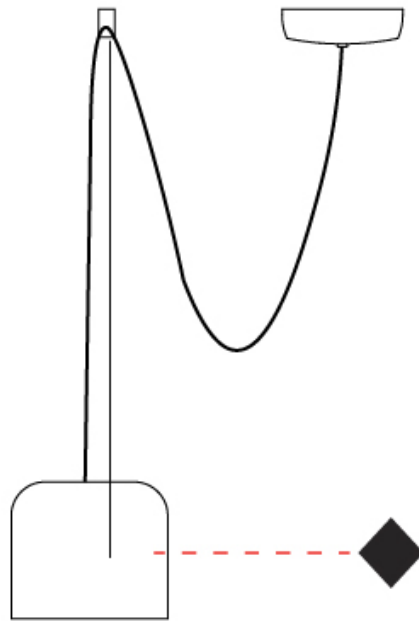

PACO SUSPENSION

D111009-

PROJECT	_____
TYPE	_____
SPECIFIER	_____
QUANTITY	_____
DATE	_____