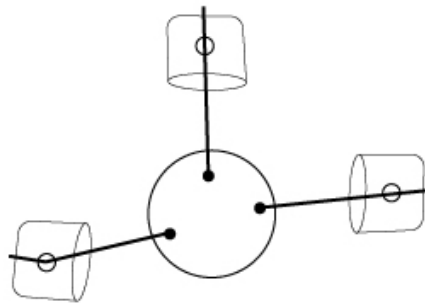

PACO SUSPENSION

D111012-

PROJECT
TYPE
SPECIFIER
QUANTITY
DATE

D