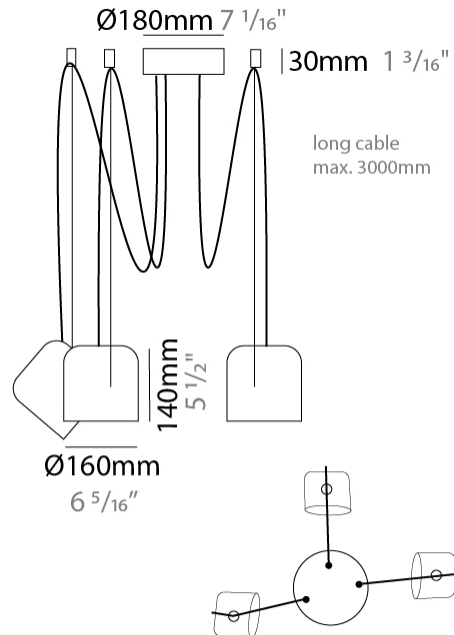

PROJECT _____
TYPE _____
SPECIFIER _____
QUANTITY _____
DATE _____

PACO SUSPENSION

D111012-

base number   Finish
Options

1. To build a product code in our configurator select the specify button on the base model # product page
2. To build a manual product code on this datasheet choose from the options listed below in blue font and add the suffix to the base model #

GENERAL

Series: Paco _____
Brand: Ole _____
Division: Design _____
Mounting Type: Suspension _____
Mounting Location: Ceiling _____
Subcategory: Pendant _____

PHYSICAL

Shape: Dome _____
Diameter (mm): 160 _____
Diameter (in): 6 5/16 _____
Height (mm): 140 _____
Height (in): 5 1/2 _____
Max. Overall Height (mm): 3140 _____
Max. Overall Height (in): 123 5/8 _____
Light Distribution: Direct _____
Weight (kg): 4.2 _____
Weight (lbs): 9.26 _____
Diffuser:rylic - Satin _____
Fixture Finish: [WHi / MBK / MWH](#) _____
Fixture Material: Metal _____
Cable Details: 3000mm Cable _____

ELECTRICAL

Number of Lamps: 3 _____
Lamp Type: LED Retrofit _____
Lamp Shape: MR16 _____
Bulb Included: Bulb Not Included _____
Max. Wattage Per Lamp (W): 7 _____
Lamp Base: GU10 _____
Input Voltage (V): 120 _____

LED

OPTICAL

Adjustability: Tilting and rotating _____

RATINGS AND CERTIFICATIONS

Certified By: Certified for North American Standards _____
IP rating: IP20 _____