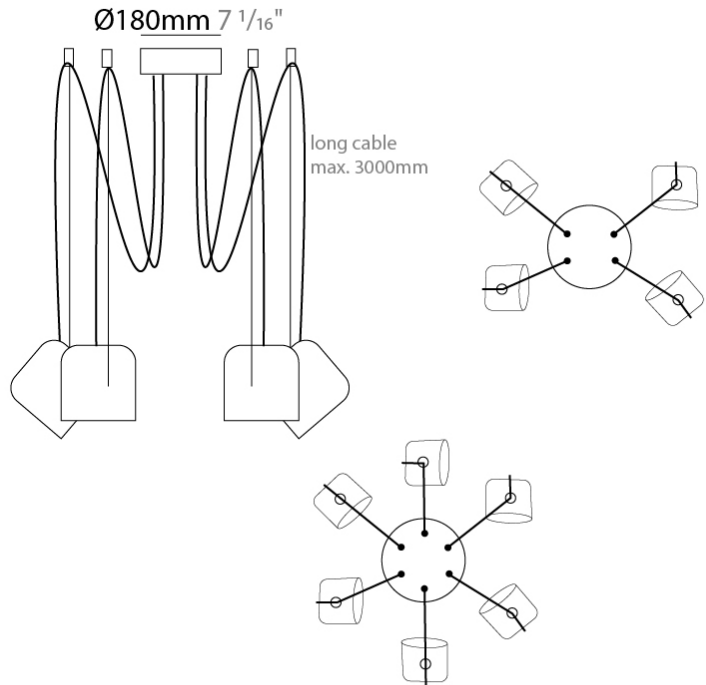

PROJECT _____
TYPE _____
SPECIFIER _____
QUANTITY _____
DATE _____

PACO SUSPENSION

D111013-

base number   Finish
Options

1. To build a product code in our configurator select the specify button on the base model # product page
2. To build a manual product code on this datasheet choose from the options listed below in blue font and add the suffix to the base model #

GENERAL

Series: Paco _____
Brand: Ole _____
Division: Design _____
Mounting Type: Suspension _____
Mounting Location: Ceiling _____
Subcategory: Pendant _____

PHYSICAL

Shape: Dome _____
Diameter (mm): 160 _____
Diameter (in): 6 5/16 _____
Height (mm): 140 _____
Height (in): 5 1/2 _____
Max. Overall Height (mm): 3140 _____
Max. Overall Height (in): 123 5/8 _____
Light Distribution: Direct _____
Weight (kg): 4.8 _____
Weight (lbs): 10.58 _____
Diffuser:rylic - Satin _____
Fixture Finish: [WHi / MBK / MWH](#) _____
Fixture Material: Metal _____
Cable Details: 3000mm Cable _____

ELECTRICAL

Number of Lamps: 4 _____
Lamp Type: LED Retrofit _____
Lamp Shape: MR16 _____
Bulb Included: Bulb Not Included _____
Max. Wattage Per Lamp (W): 7 _____
Lamp Base: GU10 _____
Input Voltage (V): 120 _____

LED

OPTICAL

Adjustability: Tilting and rotating _____

RATINGS AND CERTIFICATIONS

Certified By: Certified for North American Standards _____
IP rating: IP20 _____