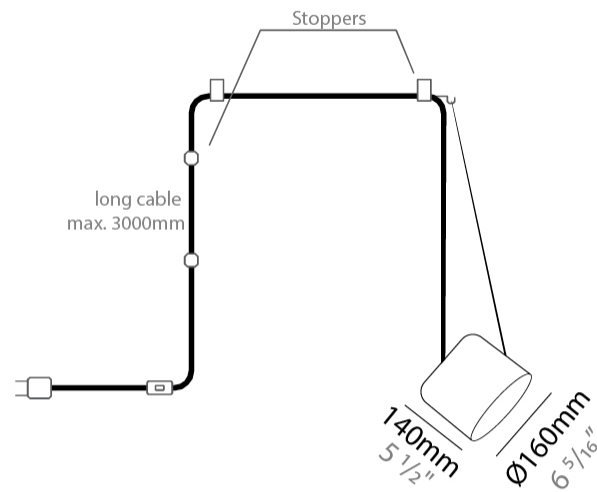

PROJECT	_____
TYPE	_____
SPECIFIER	_____
QUANTITY	_____
DATE	_____

PACO SUSPENSION

D111010-

base number   Finish
Options

1. To build a product code in our configurator select the specify button on the base model # product page
2. To build a manual product code on this datasheet choose from the options listed below in blue font and add the suffix to the base model #

GENERAL

Series: Paco _____
Brand: Ole _____
Division: Design _____
Mounting Type: Suspension _____
Mounting Location: Ceiling _____
Subcategory: Pendant _____

PHYSICAL

Shape: Dome _____
Diameter (mm): 160 _____
Diameter (in): 6 5/16 _____
Height (mm): 140 _____
Height (in): 5 1/2 _____
Max. Overall Height (mm): 3140 _____
Max. Overall Height (in): 123 5/8 _____
Light Distribution: Direct _____
Weight (kg): 2 _____
Weight (lbs): 4.41 _____
Diffuser:rylic - Satin _____
[Fixture Finish: WHi / MBK / MWH](#) _____
Fixture Material: Metal _____
Cable Details: 3000mm Cable _____

ELECTRICAL

Number of Lamps: 1 _____
Lamp Type: LED Retrofit _____
Lamp Shape: MR16 _____
Bulb Included: Bulb Not Included _____
Max. Wattage Per Lamp (W): 7 _____
Lamp Base: GU10 _____
Input Voltage (V): 120 _____

LED

OPTICAL

Adjustability: Tilting and rotating _____

RATINGS AND CERTIFICATIONS

Certified By: Certified for North American Standards _____
IP rating: IP20 _____