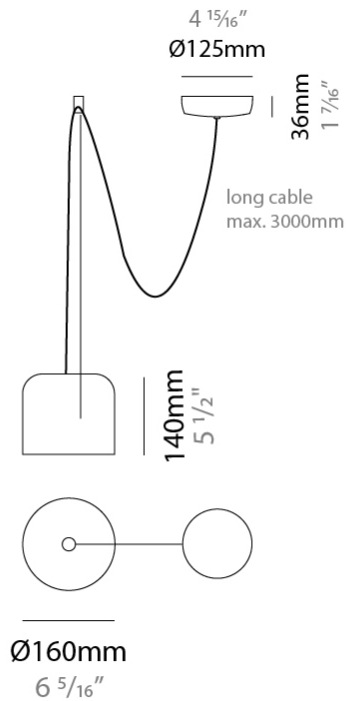

PROJECT	
TYPE	
SPECIFIER	
QUANTITY	
DATE	

PACO SUSPENSION

D111009-

base number Finish
Options

1. To build a product code in our configurator select the specify button on the base model # product page
2. To build a manual product code on this datasheet choose from the options listed below in blue font and add the suffix to the base model #

GENERAL

Series: Paco
Brand: Ole
Division: Design
Mounting Type: Suspension
Mounting Location: Ceiling
Subcategory: Pendant

PHYSICAL

Shape: Dome
Diameter (mm): 160
Diameter (in): 6 5/16
Height (mm): 140
Height (in): 5 1/2
Max. Overall Height (mm): 3140
Max. Overall Height (in): 123 5/8
Light Distribution: Direct
Weight (kg): 2
Weight (lbs): 4.41
Diffuser:rylic - Satin
[Fixture Finish: WHi / MBK / MWH](#)
Fixture Material: Metal
Cable Details: 3000mm Cable

ELECTRICAL

Number of Lamps: 1
Lamp Type: LED Retrofit
Lamp Shape: MR16
Bulb Included: Bulb Not Included
Max. Wattage Per Lamp (W): 7
Lamp Base: GU10
Input Voltage (V): 120

LED

OPTICAL

Adjustability: Tilting and rotating

RATINGS AND CERTIFICATIONS

Certified By: Certified for North American Standards
IP rating: IP20