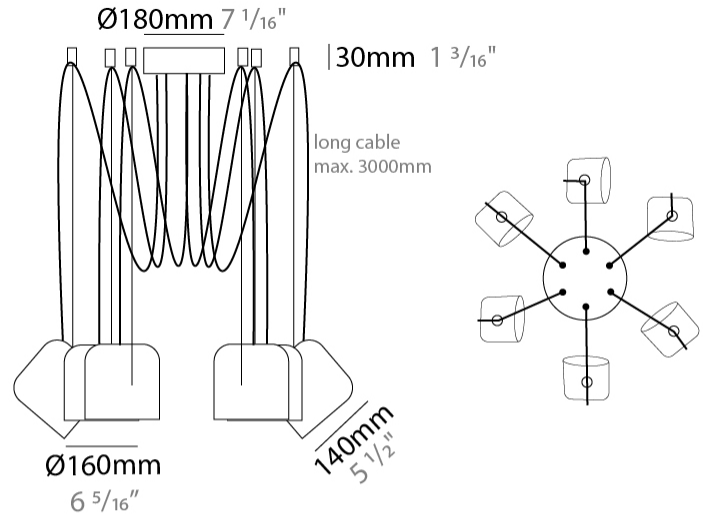

PROJECT	_____
TYPE	_____
SPECIFIER	_____
QUANTITY	_____
DATE	_____

PACO SUSPENSION

D111015-

base number Finish
Options

1. To build a product code in our configurator select the specify button on the base model # product page
2. To build a manual product code on this datasheet choose from the options listed below in blue font and add the suffix to the base model #

GENERAL

Series: Paco
Brand: Ole
Division: Design
Mounting Type: Suspension
Mounting Location: Ceiling
Subcategory: Pendant

PHYSICAL

Shape: Dome
Diameter (mm): 160
Diameter (in): 6 5/16
Height (mm): 140
Height (in): 5 1/2
Max. Overall Height (mm): 3140
Max. Overall Height (in): 123 5/8
Light Distribution: Direct
Weight (kg): 6
Weight (lbs): 13.23
Diffuser:rylic - Satin
Fixture Finish: [WHi / MBK / MWH](#)
Fixture Material: Metal
Cable Details: 3000mm Cable

ELECTRICAL

Number of Lamps: 6
Lamp Type: LED Retrofit
Lamp Shape: MR16
Bulb Included: Bulb Not Included
Max. Wattage Per Lamp (W): 7
Lamp Base: GU10
Input Voltage (V): 120

LED

OPTICAL

Adjustability: Tilting and rotating

RATINGS AND CERTIFICATIONS

Certified By: Certified for North American Standards
IP rating: IP20