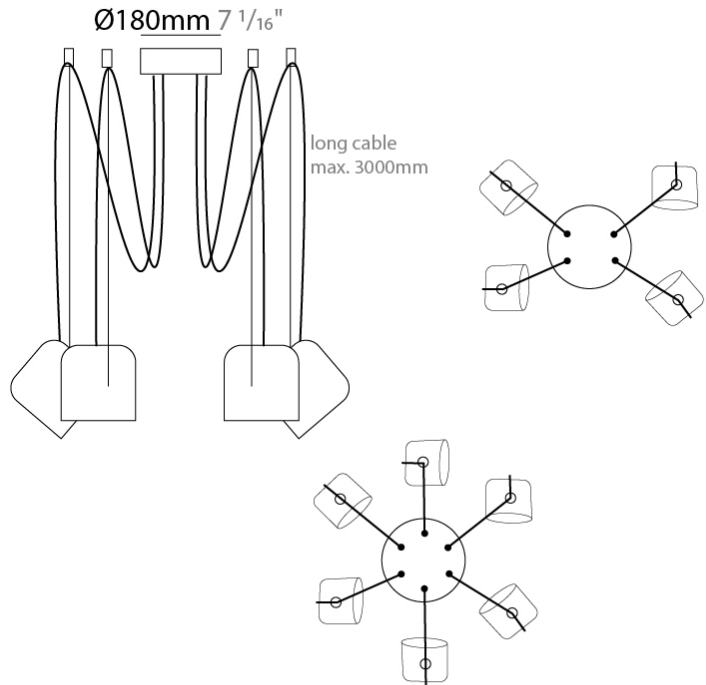

PROJECT _____
TYPE _____
SPECIFIER _____
QUANTITY _____
DATE _____

PACO SUSPENSION

D111013-

base number   Finish
Options

1. To build a product code in our configurator select the specify button on the base model # product page
2. To build a manual product code on this datasheet choose from the options listed below in blue font and add the suffix to the base model #

GENERAL

Series: Paco _____
Brand: Ole _____
Division: Design _____
Mounting Type: Suspension _____
Mounting Location: Ceiling _____
Subcategory: Pendant _____

PHYSICAL

Shape: Dome _____
Diameter (mm): 160 _____
Diameter (in): 6 5/16 _____
Height (mm): 140 _____
Height (in): 5 1/2 _____
Max. Overall Height (mm): 3140 _____
Max. Overall Height (in): 123 5/8 _____
Light Distribution: Direct _____
Weight (kg): 4.8 _____
Weight (lbs): 10.58 _____
Diffuser:rylic - Satin _____
[Fixture Finish: WHi / MBK / MWH](#) _____
Fixture Material: Metal _____
Cable Details: 3000mm Cable _____

ELECTRICAL

Number of Lamps: 4 _____
Lamp Type: LED Retrofit _____
Lamp Shape: MR16 _____
Bulb Included: Bulb Not Included _____
Max. Wattage Per Lamp (W): 7 _____
Lamp Base: GU10 _____
Input Voltage (V): 120 _____

LED

OPTICAL

Adjustability: Tilting and rotating _____

RATINGS AND CERTIFICATIONS

Certified By: Certified for North American Standards _____
IP rating: IP20 _____