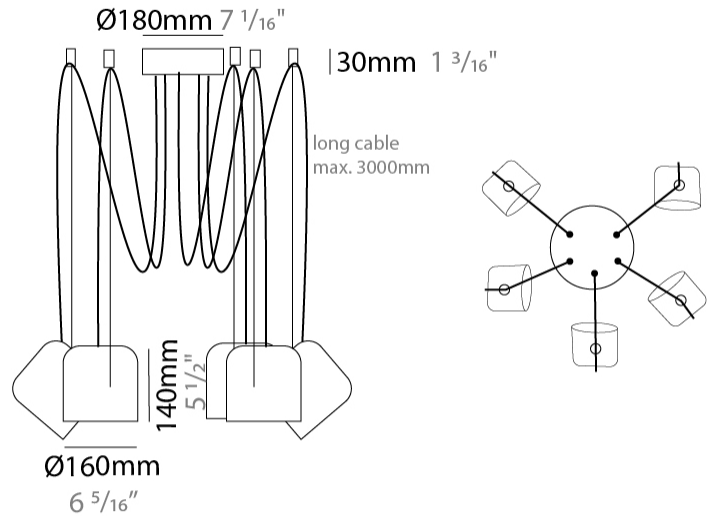

PROJECT	_____
TYPE	_____
SPECIFIER	_____
QUANTITY	_____
DATE	_____

PACO SUSPENSION

D111014-

base number Finish
Options

1. To build a product code in our configurator select the specify button on the base model # product page
2. To build a manual product code on this datasheet choose from the options listed below in blue font and add the suffix to the base model #

GENERAL

Series: Paco
Brand: Ole
Division: Design
Mounting Type: Suspension
Mounting Location: Ceiling
Subcategory: Pendant

PHYSICAL

Shape: Dome
Diameter (mm): 160
Diameter (in): 6 ⁵/₁₆
Height (mm): 140
Height (in): 5 ¹/₂
Max. Overall Height (mm): 3140
Max. Overall Height (in): 123 ⁵/₈
Light Distribution: Direct
Weight (kg): 5.4
Weight (lbs): 11.91
Diffuser:rylic - Satin
[Fixture Finish: WHi / MBK / MWH](#)
Fixture Material: Metal
Cable Details: 3000mm Cable

ELECTRICAL

Number of Lamps: 5
Lamp Type: LED Retrofit
Lamp Shape: MR16
Bulb Included: Bulb Not Included
Max. Wattage Per Lamp (W): 7
Lamp Base: GU10
Input Voltage (V): 120

LED

OPTICAL

Adjustability: Tilting and rotating

RATINGS AND CERTIFICATIONS

Certified By: Certified for North American Standards
IP rating: IP20