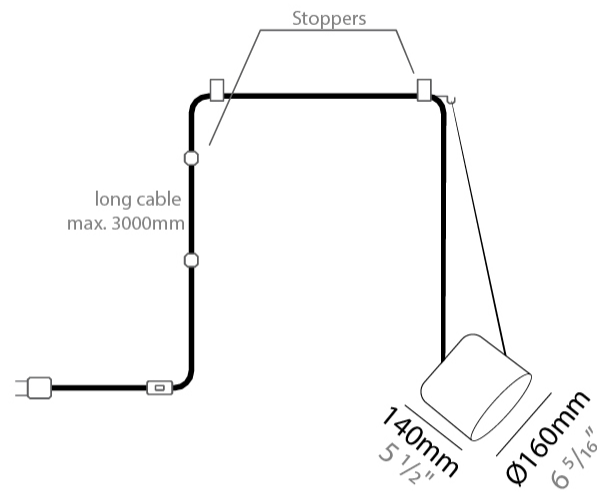

PACO SUSPENSION

D111010-

base number   Finish
Options

1. To build a product code in our configurator select the specify button on the base model # product page
2. To build a manual product code on this datasheet choose from the options listed below in blue font and add the suffix to the base model #

GENERAL

Series: Paco _____
Brand: Ole _____
Division: Design _____
Mounting Type: Suspension _____
Mounting Location: Ceiling _____
Subcategory: Pendant _____

PHYSICAL

Shape: Dome _____
Diameter (mm): 160 _____
Diameter (in): 6 5/16 _____
Height (mm): 140 _____
Height (in): 5 1/2 _____
Max. Overall Height (mm): 3140 _____
Max. Overall Height (in): 123 5/8 _____
Light Distribution: Direct _____
Weight (kg): 2 _____
Weight (lbs): 4.41 _____
Diffuser: Arylic - Satin _____
Fixture Finish: [WHI / MBK / MWH](#) _____
Fixture Material: Metal _____
Cable Details: 3000mm Cable _____

ELECTRICAL

Number of Lamps: 1 _____
Lamp Type: LED Retrofit _____
Lamp Shape: MR16 _____
Bulb Included: Bulb Not Included _____
Max. Wattage Per Lamp (W): 7 _____
Lamp Base: GU10 _____
Input Voltage (V): 120 _____

LED

OPTICAL

Adjustability: Tilting and rotating _____

RATINGS AND CERTIFICATIONS

Certified By: Certified for North American Standards _____
IP rating: IP20 _____