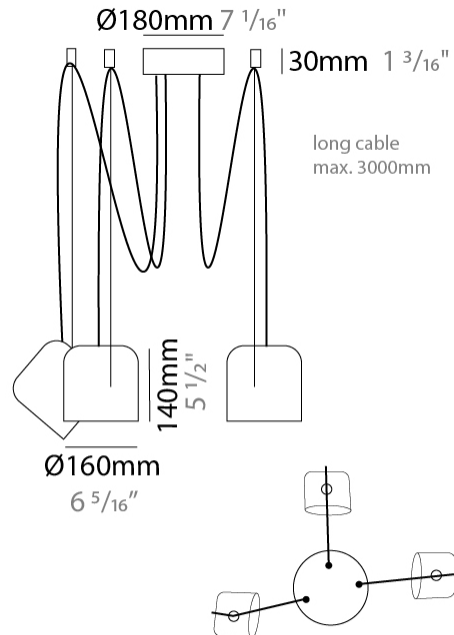

PACO SUSPENSION

D111012-

base number Finish
Options

1. To build a product code in our configurator select the specify button on the base model # product page
2. To build a manual product code on this datasheet choose from the options listed below in blue font and add the suffix to the base model #

GENERAL

Series: Paco
Brand: Ole
Division: Design
Mounting Type: Suspension
Mounting Location: Ceiling
Subcategory: Pendant

PHYSICAL

Shape: Dome
Diameter (mm): 160
Diameter (in): 6 5/16
Height (mm): 140
Height (in): 5 1/2
Max. Overall Height (mm): 3140
Max. Overall Height (in): 123 5/8
Light Distribution: Direct
Weight (kg): 4.2
Weight (lbs): 9.26
Diffuser:rylic - Satin
Fixture Finish: [WHi / MBK / MWH](#)
Fixture Material: Metal
Cable Details: 3000mm Cable

ELECTRICAL

Number of Lamps: 3
Lamp Type: LED Retrofit
Lamp Shape: MR16
Bulb Included: Bulb Not Included
Max. Wattage Per Lamp (W): 7
Lamp Base: GU10
Input Voltage (V): 120

LED

OPTICAL

Adjustability: Tilting and rotating

RATINGS AND CERTIFICATIONS

Certified By: Certified for North American Standards
IP rating: IP20

PROJECT _____
TYPE _____
SPECIFIER _____
QUANTITY _____
DATE _____