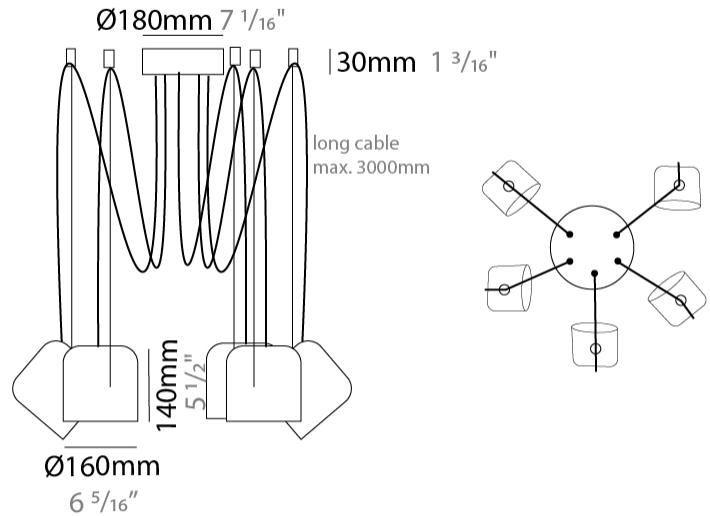

PROJECT _____
TYPE _____
SPECIFIER _____
QUANTITY _____
DATE _____

PACO SUSPENSION

D111014-

base number   Finish
Options

1. To build a product code in our configurator select the specify button on the base model # product page
2. To build a manual product code on this datasheet choose from the options listed below in blue font and add the suffix to the base model #

GENERAL

Series: Paco _____
Brand: Ole _____
Division: Design _____
Mounting Type: Suspension _____
Mounting Location: Ceiling _____
Subcategory: Pendant _____

PHYSICAL

Shape: Dome _____
Diameter (mm): 160 _____
Diameter (in): 6 5/16 _____
Height (mm): 140 _____
Height (in): 5 1/2 _____
Max. Overall Height (mm): 3140 _____
Max. Overall Height (in): 123 5/8 _____
Light Distribution: Direct _____
Weight (kg): 5.4 _____
Weight (lbs): 11.91 _____
Diffuser: Arylic - Satin _____
Fixture Finish: [WHi / MBK / MWH](#) _____
Fixture Material: Metal _____
Cable Details: 3000mm Cable _____

ELECTRICAL

Number of Lamps: 5 _____
Lamp Type: LED Retrofit _____
Lamp Shape: MR16 _____
Bulb Included: Bulb Not Included _____
Max. Wattage Per Lamp (W): 7 _____
Lamp Base: GU10 _____
Input Voltage (V): 120 _____

LED

OPTICAL

Adjustability: Tilting and rotating _____

RATINGS AND CERTIFICATIONS

Certified By: Certified for North American Standards _____
IP rating: IP20 _____