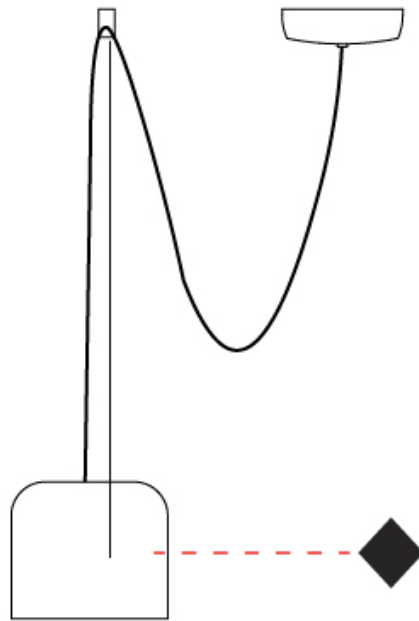

PACO SUSPENSION

D111009-

PROJECT	_____
TYPE	_____
SPECIFIER	_____
QUANTITY	_____
DATE	_____

D