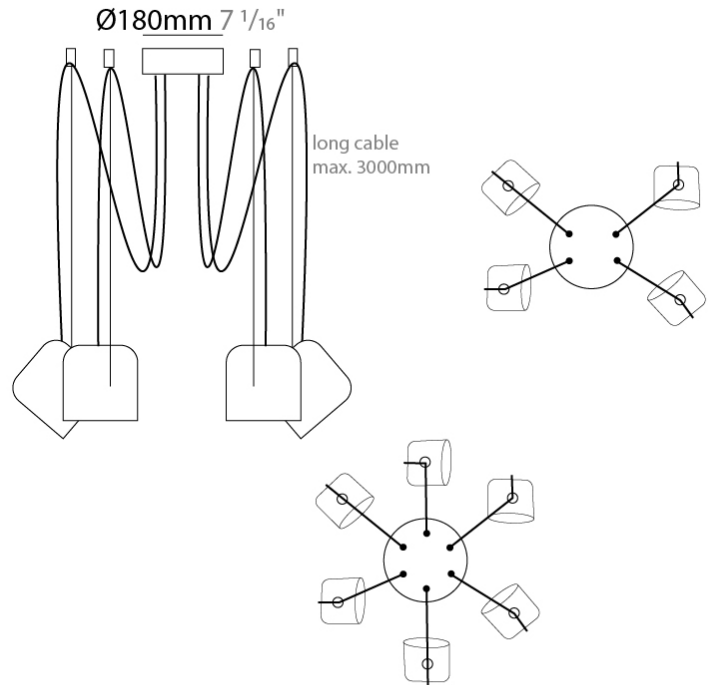

PROJECT	_____
TYPE	_____
SPECIFIER	_____
QUANTITY	_____
DATE	_____

PACO SUSPENSION

D111013-

base number Finish
Options

1. To build a product code in our configurator select the specify button on the base model # product page
2. To build a manual product code on this datasheet choose from the options listed below in blue font and add the suffix to the base model #

GENERAL

Series: Paco
Brand: Ole
Division: Design
Mounting Type: Suspension
Mounting Location: Ceiling
Subcategory: Pendant

PHYSICAL

Shape: Dome
Diameter (mm): 160
Diameter (in): 6 5/16
Height (mm): 140
Height (in): 5 1/2
Max. Overall Height (mm): 3140
Max. Overall Height (in): 123 5/8
Light Distribution: Direct
Weight (kg): 4.8
Weight (lbs): 10.58
Diffuser:rylic - Satin
Fixture Finish: [WHi / MBK / MWH](#)
Fixture Material: Metal
Cable Details: 3000mm Cable

ELECTRICAL

Number of Lamps: 4
Lamp Type: LED Retrofit
Lamp Shape: MR16
Bulb Included: Bulb Not Included
Max. Wattage Per Lamp (W): 7
Lamp Base: GU10
Input Voltage (V): 120

LED

OPTICAL

Adjustability: Tilting and rotating

RATINGS AND CERTIFICATIONS

Certified By: Certified for North American Standards
IP rating: IP20