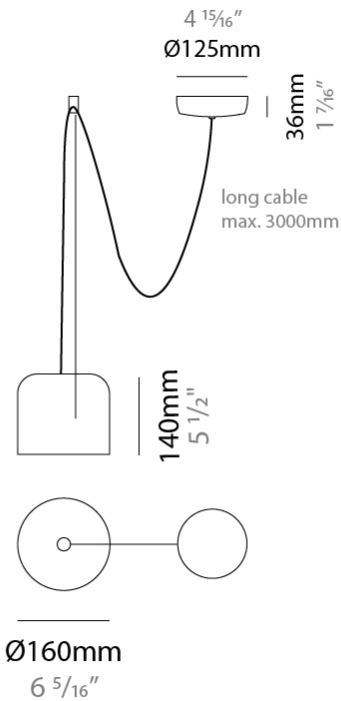

PROJECT	_____
TYPE	_____
SPECIFIER	_____
QUANTITY	_____
DATE	_____

PACO SUSPENSION

D111009-

base number   Finish
Options

1. To build a product code in our configurator select the specify button on the base model # product page
2. To build a manual product code on this datasheet choose from the options listed below in blue font and add the suffix to the base model #

GENERAL

Series: Paco _____
Brand: Ole _____
Division: Design _____
Mounting Type: Suspension _____
Mounting Location: Ceiling _____
Subcategory: Pendant _____

PHYSICAL

Shape: Dome _____
Diameter (mm): 160 _____
Diameter (in): 6 5/16 _____
Height (mm): 140 _____
Height (in): 5 1/2 _____
Max. Overall Height (mm): 3140 _____
Max. Overall Height (in): 123 5/8 _____
Light Distribution: Direct _____
Weight (kg): 2 _____
Weight (lbs): 4.41 _____
Diffuser:rylic - Satin _____
[Fixture Finish: WHi / MBK / MWH](#) _____
Fixture Material: Metal _____
Cable Details: 3000mm Cable _____

ELECTRICAL

Number of Lamps: 1 _____
Lamp Type: LED Retrofit _____
Lamp Shape: MR16 _____
Bulb Included: Bulb Not Included _____
Max. Wattage Per Lamp (W): 7 _____
Lamp Base: GU10 _____
Input Voltage (V): 120 _____

LED

OPTICAL

Adjustability: Tilting and rotating _____

RATINGS AND CERTIFICATIONS

Certified By: Certified for North American Standards _____
IP rating: IP20 _____