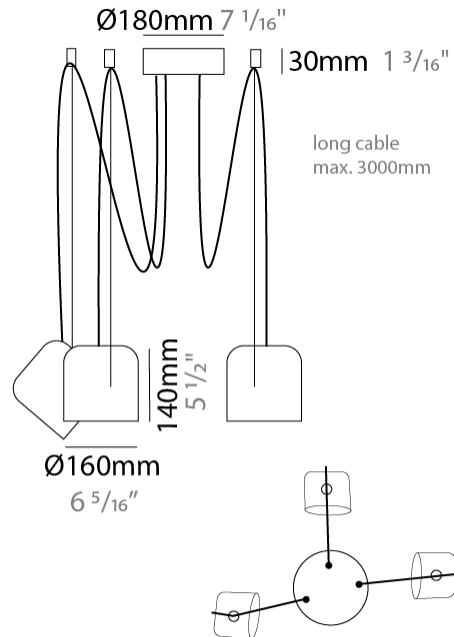

PROJECT _____
TYPE _____
SPECIFIER _____
QUANTITY _____
DATE _____

PACO SUSPENSION

D111012-

base number   Finish
Options

1. To build a product code in our configurator select the specify button on the base model # product page
2. To build a manual product code on this datasheet choose from the options listed below in blue font and add the suffix to the base model #

GENERAL

Series: Paco _____
Brand: Ole _____
Division: Design _____
Mounting Type: Suspension _____
Mounting Location: Ceiling _____
Subcategory: Pendant _____

PHYSICAL

Shape: Dome _____
Diameter (mm): 160 _____
Diameter (in): 6 5/16 _____
Height (mm): 140 _____
Height (in): 5 1/2 _____
Max. Overall Height (mm): 3140 _____
Max. Overall Height (in): 123 5/8 _____
Light Distribution: Direct _____
Weight (kg): 4.2 _____
Weight (lbs): 9.26 _____
Diffuser:rylic - Satin _____
Fixture Finish: [WHi / MBK / MWH](#) _____
Fixture Material: Metal _____
Cable Details: 3000mm Cable _____

ELECTRICAL

Number of Lamps: 3 _____
Lamp Type: LED Retrofit _____
Lamp Shape: MR16 _____
Bulb Included: Bulb Not Included _____
Max. Wattage Per Lamp (W): 7 _____
Lamp Base: GU10 _____
Input Voltage (V): 120 _____

LED

OPTICAL

Adjustability: Tilting and rotating _____

RATINGS AND CERTIFICATIONS

Certified By: Certified for North American Standards _____
IP rating: IP20 _____