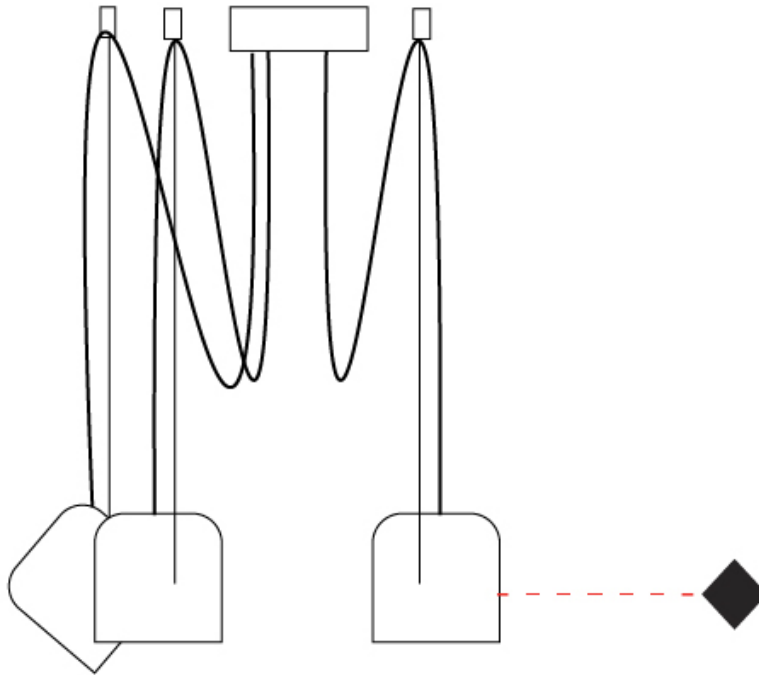

PACO SUSPENSION

D111012-

PROJECT _____

TYPE _____

SPECIFIER _____

QUANTITY _____

DATE _____

D