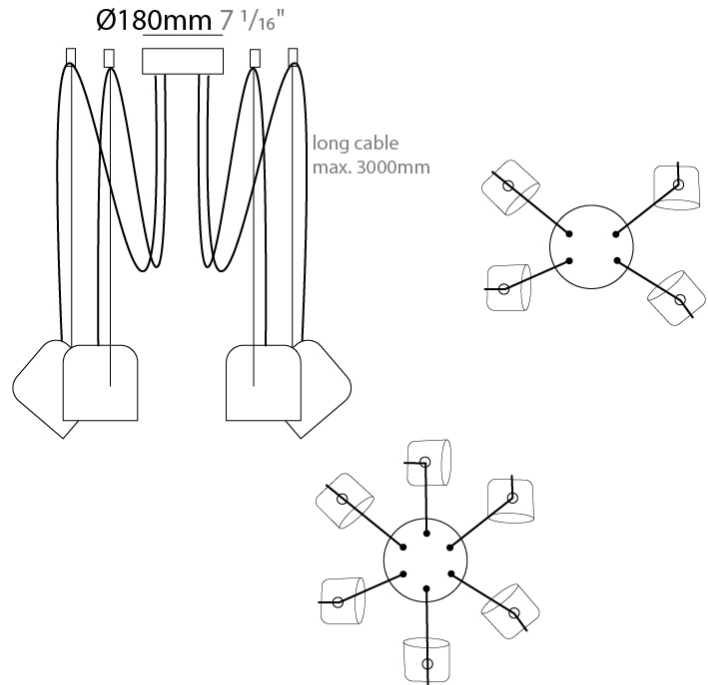

PACO SUSPENSION

D111013-

base number Finish
Options

1. To build a product code in our configurator select the specify button on the base model # product page
2. To build a manual product code on this datasheet choose from the options listed below in blue font and add the suffix to the base model #

GENERAL

Series: Paco
Brand: Ole
Division: Design
Mounting Type: Suspension
Mounting Location: Ceiling
Subcategory: Pendant

PHYSICAL

Shape: Dome
Diameter (mm): 160
Diameter (in): 6 ⁵/₁₆
Height (mm): 140
Height (in): 5 ¹/₂
Max. Overall Height (mm): 3140
Max. Overall Height (in): 123 ⁵/₈
Light Distribution: Direct
Weight (kg): 4.8
Weight (lbs): 10.58
Diffuser:rylic - Satin
[Fixture Finish: WHi / MBK / MWH](#)
Fixture Material: Metal
Cable Details: 3000mm Cable

ELECTRICAL

Number of Lamps: 4
Lamp Type: LED Retrofit
Lamp Shape: MR16
Bulb Included: Bulb Not Included
Max. Wattage Per Lamp (W): 7
Lamp Base: GU10
Input Voltage (V): 120

LED

OPTICAL

Adjustability: Tilting and rotating

RATINGS AND CERTIFICATIONS

Certified By: Certified for North American Standards
IP rating: IP20

PROJECT
TYPE
SPECIFIER
QUANTITY
DATE