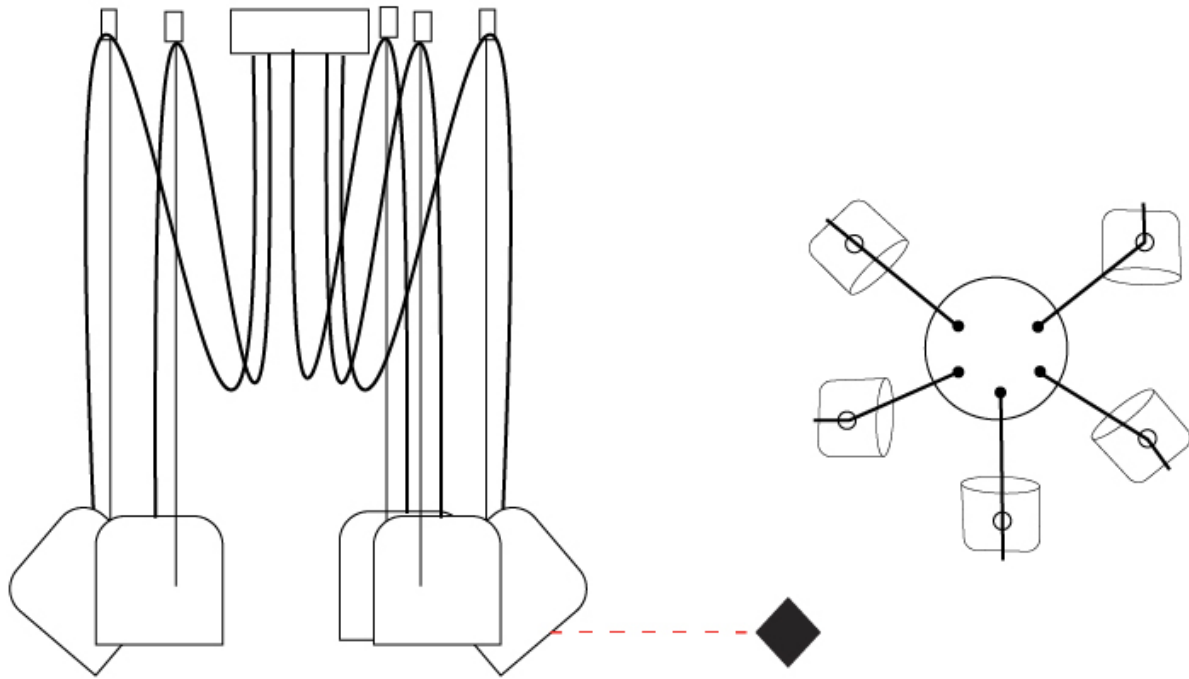

PACO SUSPENSION

D111014-

PROJECT	_____
TYPE	_____
SPECIFIER	_____
QUANTITY	_____
DATE	_____

D