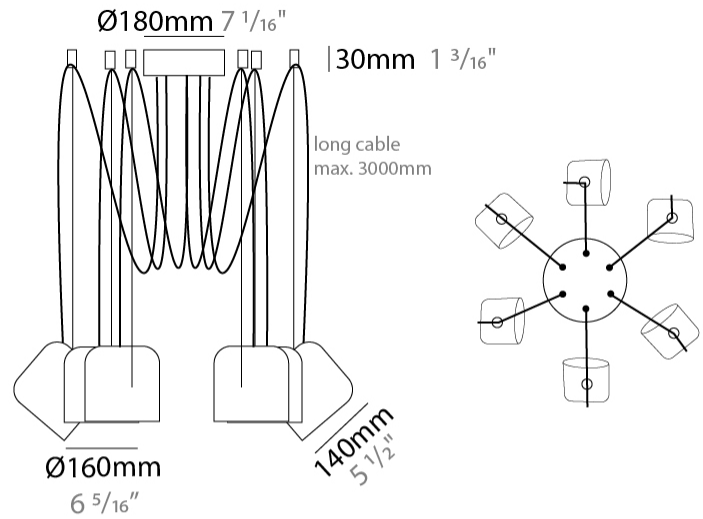

PROJECT	_____
TYPE	_____
SPECIFIER	_____
QUANTITY	_____
DATE	_____

PACO SUSPENSION

D111015-

base number Finish
Options

1. To build a product code in our configurator select the specify button on the base model # product page
2. To build a manual product code on this datasheet choose from the options listed below in blue font and add the suffix to the base model #

GENERAL

Series: Paco
Brand: Ole
Division: Design
Mounting Type: Suspension
Mounting Location: Ceiling
Subcategory: Pendant

PHYSICAL

Shape: Dome
Diameter (mm): 160
Diameter (in): 6 ⁵/₁₆
Height (mm): 140
Height (in): 5 ¹/₂
Max. Overall Height (mm): 3140
Max. Overall Height (in): 123 ⁵/₈
Light Distribution: Direct
Weight (kg): 6
Weight (lbs): 13.23
Diffuser:rylic - Satin
Fixture Finish: [WHi / MBK / MWH](#)
Fixture Material: Metal
Cable Details: 3000mm Cable

ELECTRICAL

Number of Lamps: 6
Lamp Type: LED Retrofit
Lamp Shape: MR16
Bulb Included: Bulb Not Included
Max. Wattage Per Lamp (W): 7
Lamp Base: GU10
Input Voltage (V): 120

LED

OPTICAL

Adjustability: Tilting and rotating

RATINGS AND CERTIFICATIONS

Certified By: Certified for North American Standards
IP rating: IP20