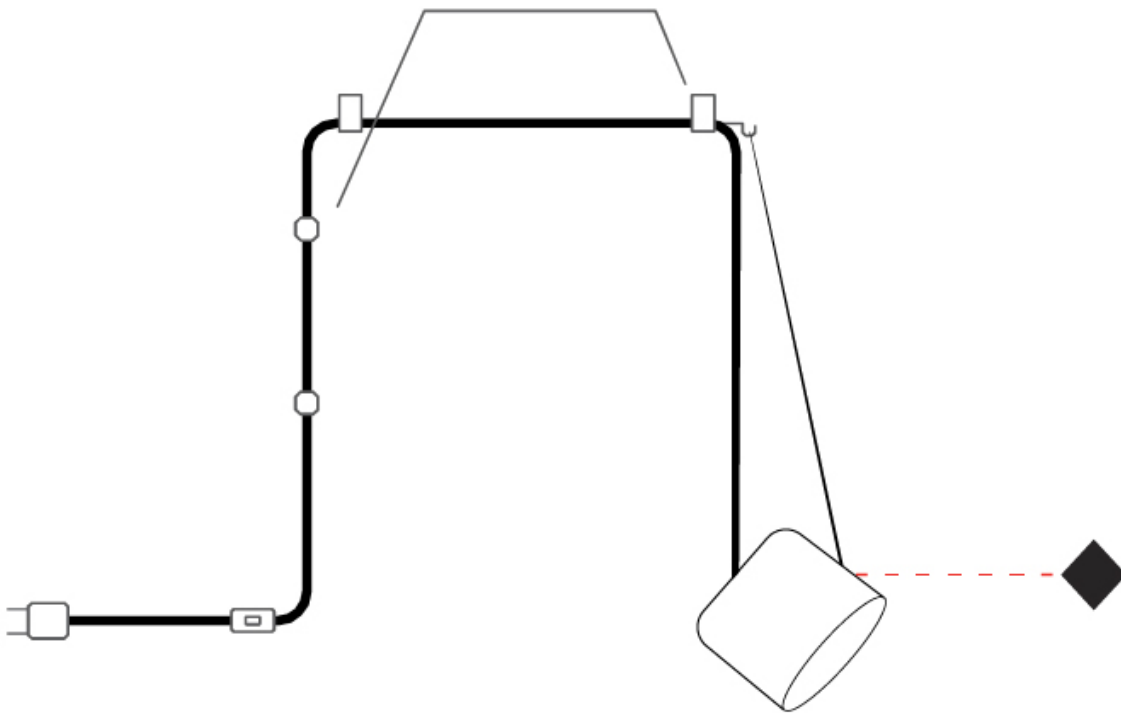

PACO SUSPENSION

D111010-

PROJECT

TYPE

SPECIFIER

QUANTITY

DATE

D