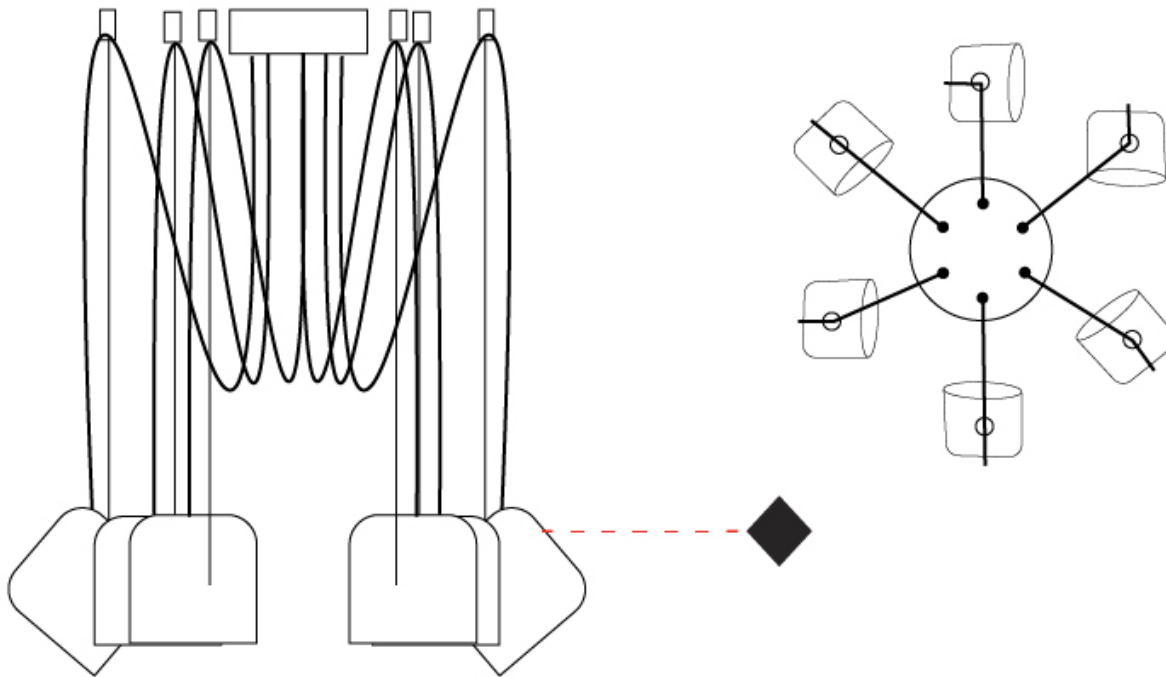

PACO SUSPENSION

D111015-

PROJECT
TYPE
SPECIFIER
QUANTITY
DATE

D