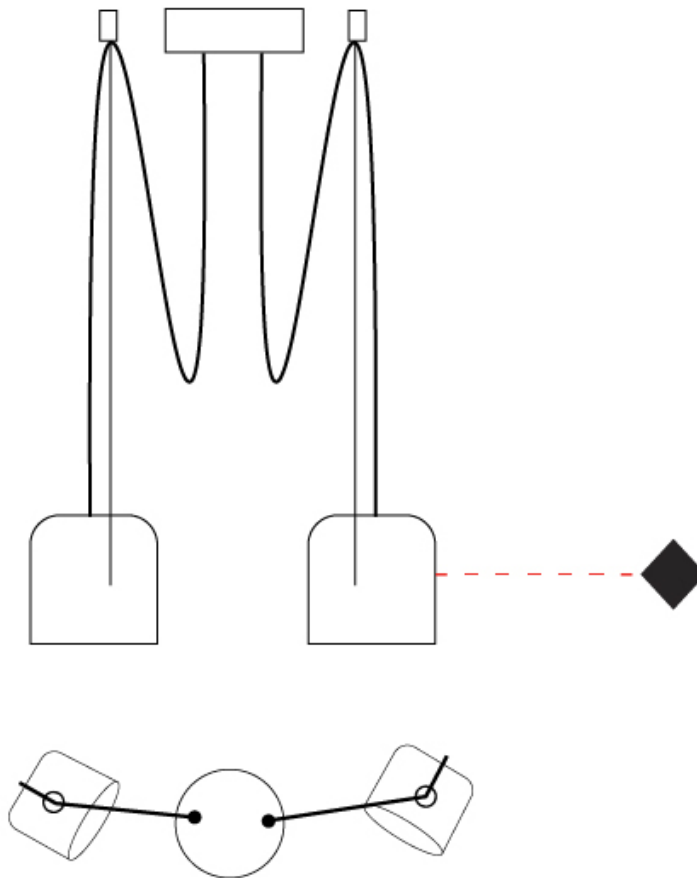

PACO SUSPENSION

D111011-

PROJECT
TYPE
SPECIFIER
QUANTITY
DATE