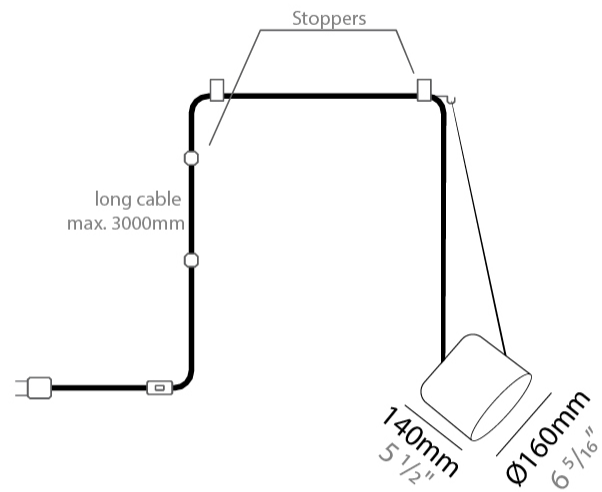

PROJECT	_____
TYPE	_____
SPECIFIER	_____
QUANTITY	_____
DATE	_____

PACO SUSPENSION

D111010-

base number   Finish
Options

1. To build a product code in our configurator select the specify button on the base model # product page
2. To build a manual product code on this datasheet choose from the options listed below in blue font and add the suffix to the base model #

GENERAL

Series: Paco _____
Brand: Ole _____
Division: Design _____
Mounting Type: Suspension _____
Mounting Location: Ceiling _____
Subcategory: Pendant _____

PHYSICAL

Shape: Dome _____
Diameter (mm): 160 _____
Diameter (in): 6 5/16 _____
Height (mm): 140 _____
Height (in): 5 1/2 _____
Max. Overall Height (mm): 3140 _____
Max. Overall Height (in): 123 5/8 _____
Light Distribution: Direct _____
Weight (kg): 2 _____
Weight (lbs): 4.41 _____
Diffuser:rylic - Satin _____
Fixture Finish: [WHI / MBK / MWH](#) _____
Fixture Material: Metal _____
Cable Details: 3000mm Cable _____

ELECTRICAL

Number of Lamps: 1 _____
Lamp Type: LED Retrofit _____
Lamp Shape: MR16 _____
Bulb Included: Bulb Not Included _____
Max. Wattage Per Lamp (W): 7 _____
Lamp Base: GU10 _____
Input Voltage (V): 120 _____

LED

OPTICAL

Adjustability: Tilting and rotating _____

RATINGS AND CERTIFICATIONS

Certified By: Certified for North American Standards _____
IP rating: IP20 _____