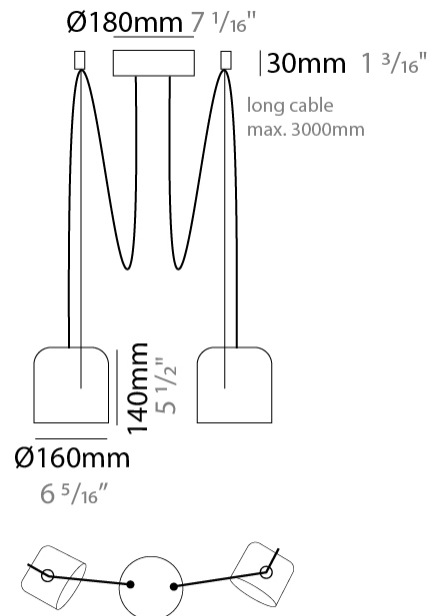

PROJECT	_____
TYPE	_____
SPECIFIER	_____
QUANTITY	_____
DATE	_____

PACO SUSPENSION

D111011-

base number Finish
Options

1. To build a product code in our configurator select the specify button on the base model # product page
2. To build a manual product code on this datasheet choose from the options listed below in blue font and add the suffix to the base model #

GENERAL

Series: Paco
Brand: Ole
Division: Design
Mounting Type: Suspension
Mounting Location: Ceiling
Subcategory: Pendant

PHYSICAL

Shape: Dome
Diameter (mm): 160
Diameter (in): 6 5/16
Height (mm): 140
Height (in): 5 1/2
Max. Overall Height (mm): 3140
Max. Overall Height (in): 123 5/8
Light Distribution: Direct
Weight (kg): 3.6
Weight (lbs): 7.94
Diffuser:rylic - Satin
[Fixture Finish: WHi / MBK / MWH](#)
Fixture Material: Metal
Cable Details: 3000mm Cable

ELECTRICAL

Number of Lamps: 2
Lamp Type: LED Retrofit
Lamp Shape: MR16
Bulb Included: Bulb Not Included
Max. Wattage Per Lamp (W): 7
Lamp Base: GU10
Input Voltage (V): 120

LED

OPTICAL

Adjustability: Tilting and rotating

RATINGS AND CERTIFICATIONS

Certified By: Certified for North American Standards
IP rating: IP20