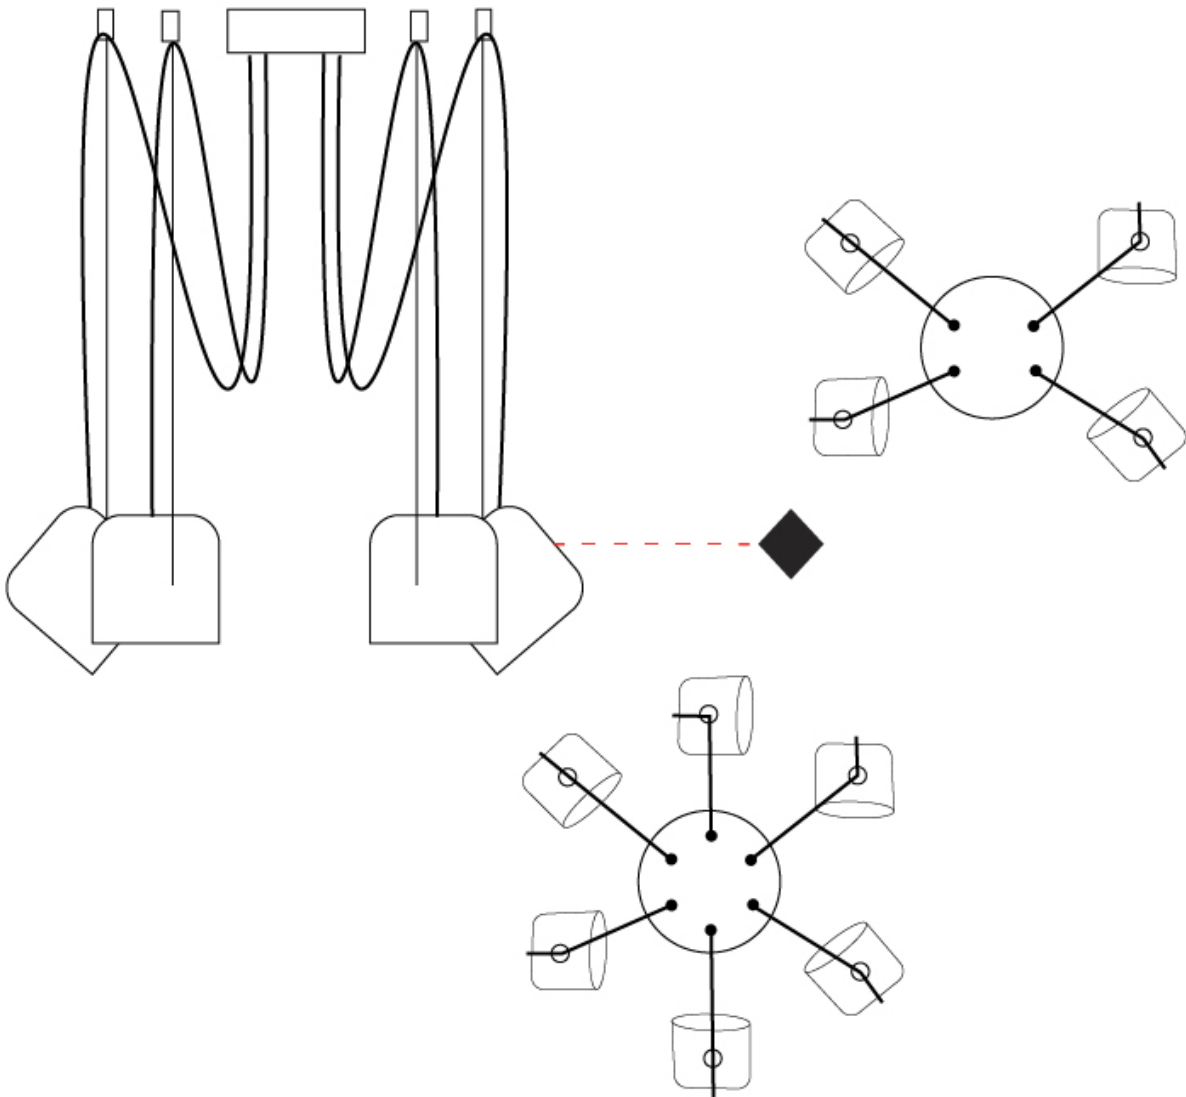

PACO SUSPENSION

D111013-

PROJECT	_____
TYPE	_____
SPECIFIER	_____
QUANTITY	_____
DATE	_____

D