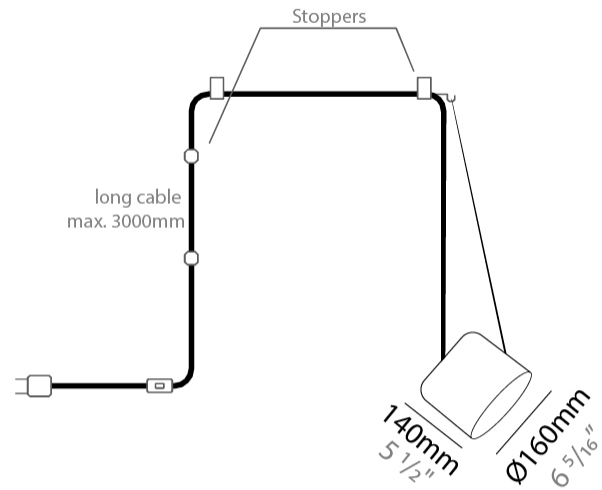

PACO SUSPENSION

D111010-

base number   Finish
Options

1. To build a product code in our configurator select the specify button on the base model # product page
2. To build a manual product code on this datasheet choose from the options listed below in blue font and add the suffix to the base model #

GENERAL

Series: Paco _____
Brand: Ole _____
Division: Design _____
Mounting Type: Suspension _____
Mounting Location: Ceiling _____
Subcategory: Pendant _____

PHYSICAL

Shape: Dome _____
Diameter (mm): 160 _____
Diameter (in): 6 5/16 _____
Height (mm): 140 _____
Height (in): 5 1/2 _____
Max. Overall Height (mm): 3140 _____
Max. Overall Height (in): 123 5/8 _____
Light Distribution: Direct _____
Weight (kg): 2 _____
Weight (lbs): 4.41 _____
Diffuser:rylic - Satin _____
Fixture Finish: [WHI / MBK / MWH](#) _____
Fixture Material: Metal _____
Cable Details: 3000mm Cable _____

ELECTRICAL

Number of Lamps: 1 _____
Lamp Type: LED Retrofit _____
Lamp Shape: MR16 _____
Bulb Included: Bulb Not Included _____
Max. Wattage Per Lamp (W): 7 _____
Lamp Base: GU10 _____
Input Voltage (V): 120 _____

LED

OPTICAL

Adjustability: Tilting and rotating _____

RATINGS AND CERTIFICATIONS

Certified By: Certified for North American Standards _____
IP rating: IP20 _____