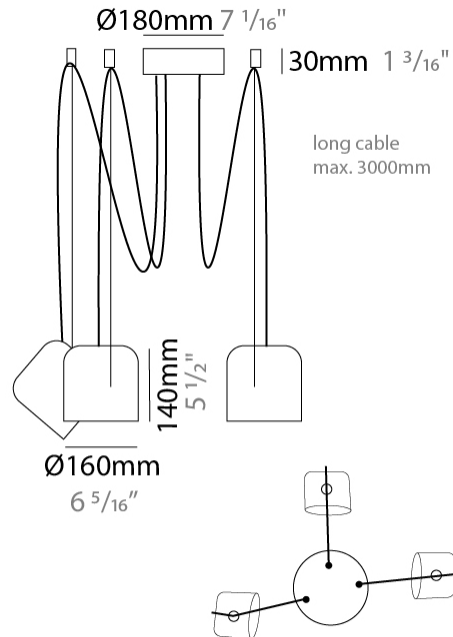

PROJECT _____
TYPE _____
SPECIFIER _____
QUANTITY _____
DATE _____

PACO SUSPENSION

D111012-

base number   Finish
Options

1. To build a product code in our configurator select the specify button on the base model # product page
2. To build a manual product code on this datasheet choose from the options listed below in blue font and add the suffix to the base model #

GENERAL

Series: Paco _____
Brand: Ole _____
Division: Design _____
Mounting Type: Suspension _____
Mounting Location: Ceiling _____
Subcategory: Pendant _____

PHYSICAL

Shape: Dome _____
Diameter (mm): 160 _____
Diameter (in): 6 5/16 _____
Height (mm): 140 _____
Height (in): 5 1/2 _____
Max. Overall Height (mm): 3140 _____
Max. Overall Height (in): 123 5/8 _____
Light Distribution: Direct _____
Weight (kg): 4.2 _____
Weight (lbs): 9.26 _____
Diffuser:rylic - Satin _____
Fixture Finish: [WHi / MBK / MWH](#) _____
Fixture Material: Metal _____
Cable Details: 3000mm Cable _____

ELECTRICAL

Number of Lamps: 3 _____
Lamp Type: LED Retrofit _____
Lamp Shape: MR16 _____
Bulb Included: Bulb Not Included _____
Max. Wattage Per Lamp (W): 7 _____
Lamp Base: GU10 _____
Input Voltage (V): 120 _____

LED

OPTICAL

Adjustability: Tilting and rotating _____

RATINGS AND CERTIFICATIONS

Certified By: Certified for North American Standards _____
IP rating: IP20 _____