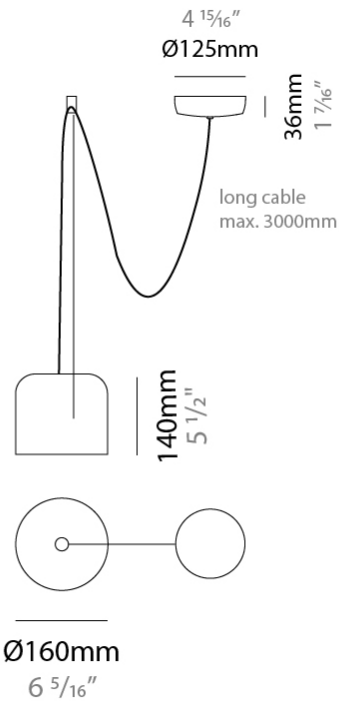

PROJECT	
TYPE	
SPECIFIER	
QUANTITY	
DATE	

PACO SUSPENSION

D111009-

base number Finish
Options

1. To build a product code in our configurator select the specify button on the base model # product page
2. To build a manual product code on this datasheet choose from the options listed below in blue font and add the suffix to the base model #

GENERAL

Series: Paco
Brand: Ole
Division: Design
Mounting Type: Suspension
Mounting Location: Ceiling
Subcategory: Pendant

PHYSICAL

Shape: Dome
Diameter (mm): 160
Diameter (in): 6 5/16
Height (mm): 140
Height (in): 5 1/2
Max. Overall Height (mm): 3140
Max. Overall Height (in): 123 5/8
Light Distribution: Direct
Weight (kg): 2
Weight (lbs): 4.41
Diffuser:rylic - Satin
[Fixture Finish: WHi / MBK / MWH](#)
Fixture Material: Metal
Cable Details: 3000mm Cable

ELECTRICAL

Number of Lamps: 1
Lamp Type: LED Retrofit
Lamp Shape: MR16
Bulb Included: Bulb Not Included
Max. Wattage Per Lamp (W): 7
Lamp Base: GU10
Input Voltage (V): 120

LED

OPTICAL

Adjustability: Tilting and rotating

RATINGS AND CERTIFICATIONS

Certified By: Certified for North American Standards
IP rating: IP20