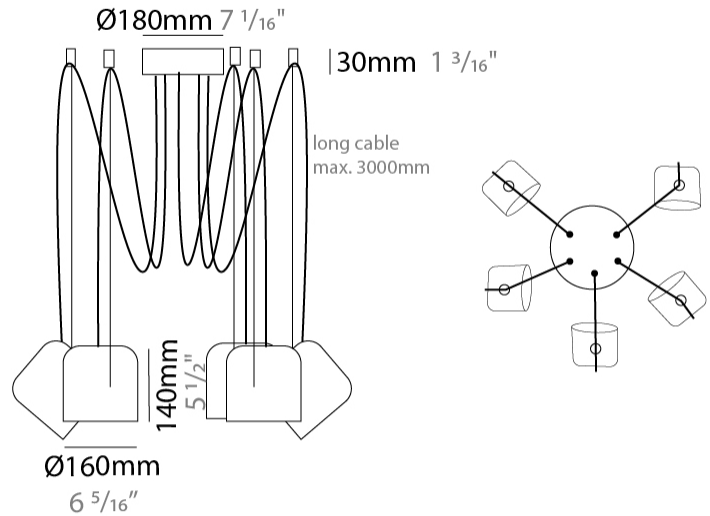

PROJECT	_____
TYPE	_____
SPECIFIER	_____
QUANTITY	_____
DATE	_____

PACO SUSPENSION

D111014-

base number   Finish
Options

1. To build a product code in our configurator select the specify button on the base model # product page
2. To build a manual product code on this datasheet choose from the options listed below in blue font and add the suffix to the base model #

GENERAL

Series: Paco
Brand: Ole
Division: Design
Mounting Type: Suspension
Mounting Location: Ceiling
Subcategory: Pendant

PHYSICAL

Shape: Dome
Diameter (mm): 160
Diameter (in): 6 5/16
Height (mm): 140
Height (in): 5 1/2
Max. Overall Height (mm): 3140
Max. Overall Height (in): 123 5/8
Light Distribution: Direct
Weight (kg): 5.4
Weight (lbs): 11.91
Diffuser:rylic - Satin
Fixture Finish: [WHi / MBK / MWH](#)
Fixture Material: Metal
Cable Details: 3000mm Cable

ELECTRICAL

Number of Lamps: 5
Lamp Type: LED Retrofit
Lamp Shape: MR16
Bulb Included: Bulb Not Included
Max. Wattage Per Lamp (W): 7
Lamp Base: GU10
Input Voltage (V): 120

LED

OPTICAL

Adjustability: Tilting and rotating

RATINGS AND CERTIFICATIONS

Certified By: Certified for North American Standards
IP rating: IP20