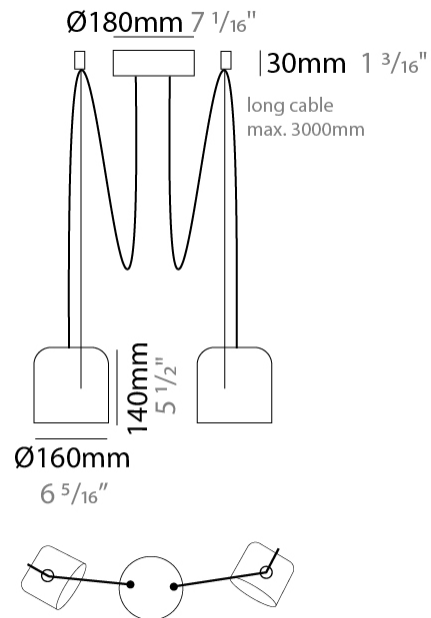

PROJECT	_____
TYPE	_____
SPECIFIER	_____
QUANTITY	_____
DATE	_____

PACO SUSPENSION

D111011-

base number   Finish
Options

1. To build a product code in our configurator select the specify button on the base model # product page
2. To build a manual product code on this datasheet choose from the options listed below in blue font and add the suffix to the base model #

GENERAL

Series: Paco
Partner: Ole
Division: Design
Installation: Suspension
Product Type: Pendant
Mounting Location: Ceiling
Light Distribution: Adjustable

PHYSICAL

Shape: Dome
Diameter (mm): 160
Diameter (in): 6 5/16
Height (mm): 140
Height (in): 5 1/2
Max. Overall Height (mm): 3140
Max. Overall Height (in): 123 5/8
Weight (kg): 3.6
Weight (lbs): 7.94
Diffuser:rylic - Satin
Fixture Finish: [WHi](#) / [MBK](#) / [MWH](#)
Fixture Material: Metal
Cable Details: 3000mm Cable

ELECTRICAL

Number of Lamps: 2
Lamp Type: LED Retrofit
Lamp Shape: MR16
Bulb Included: Bulb Not Included
Max. Wattage Per Lamp (W): 7
Lamp Base: GU10
Input Voltage (V): 120

LED

OPTICAL

Adjustability: Tilting and rotating

RATINGS AND CERTIFICATIONS

Certified By: Certified for North American Standards
IP rating: IP20