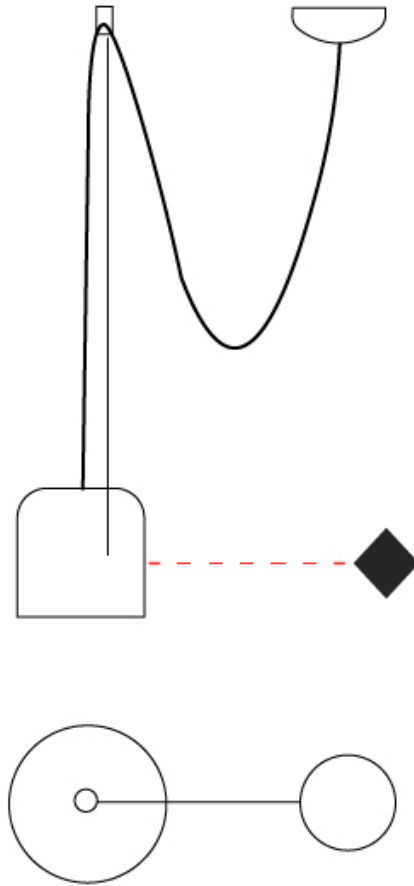

PACO SUSPENSION

D111009-

PROJECT
TYPE
SPECIFIER
QUANTITY
DATE