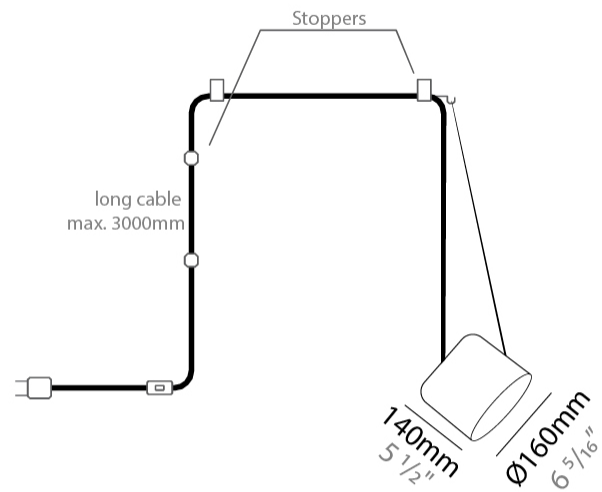

PROJECT	_____
TYPE	_____
SPECIFIER	_____
QUANTITY	_____
DATE	_____

PACO SUSPENSION

D111010-

base number _____
Finish _____
Options _____

1. To build a product code in our configurator select the specify button on the base model # product page
2. To build a manual product code on this datasheet choose from the options listed below in blue font and add the suffix to the base model #

GENERAL

Series: Paco _____
Partner: Ole _____
Division: Design _____
Installation: Suspension _____
Product Type: Pendant _____
Mounting Location: Ceiling _____
Light Distribution: Adjustable _____

PHYSICAL

Shape: Dome _____
Diameter (mm): 160 _____
Diameter (in): 6 5/16 _____
Height (mm): 140 _____
Height (in): 5 1/2 _____
Max. Overall Height (mm): 3140 _____
Max. Overall Height (in): 123 5/8 _____
Weight (kg): 2 _____
Weight (lbs): 4.41 _____
Diffuser:rylic - Satin _____
Fixture Finish: [WHi / MBK / MWH](#) _____
Fixture Material: Metal _____
Cable Details: 3000mm Cable _____

ELECTRICAL

Number of Lamps: 1 _____
Lamp Type: LED Retrofit _____
Lamp Shape: MR16 _____
Bulb Included: Bulb Not Included _____
Max. Wattage Per Lamp (W): 7 _____
Lamp Base: GU10 _____
Input Voltage (V): 120 _____

LED

OPTICAL

Adjustability: Tilting and rotating _____

RATINGS AND CERTIFICATIONS

Certified By: Certified for North American Standards _____
IP rating: IP20 _____