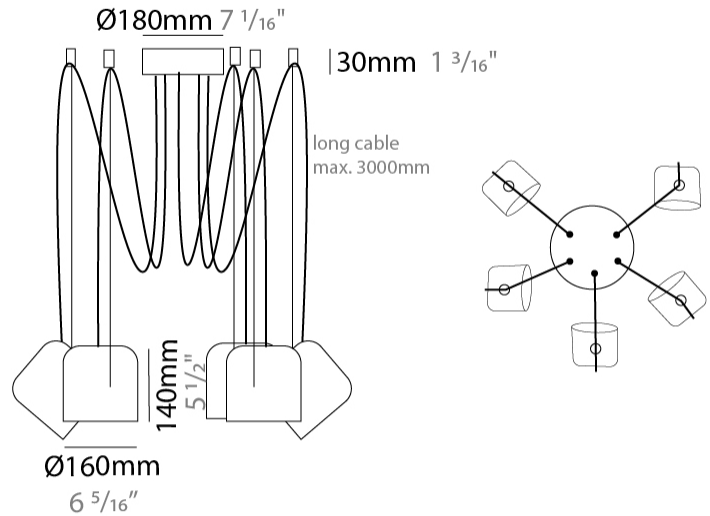

PROJECT _____
TYPE _____
SPECIFIER _____
QUANTITY _____
DATE _____

PACO SUSPENSION

D111014-

base number _____
Finish _____
Options _____

1. To build a product code in our configurator select the specify button on the base model # product page
2. To build a manual product code on this datasheet choose from the options listed below in blue font and add the suffix to the base model #

GENERAL

Series: Paco _____
Partner: Ole _____
Division: Design _____
Installation: Suspension _____
Product Type: Pendant _____
Mounting Location: Ceiling _____
Light Distribution: Adjustable _____

PHYSICAL

Shape: Dome _____
Diameter (mm): 160 _____
Diameter (in): 6 5/16 _____
Height (mm): 140 _____
Height (in): 5 1/2 _____
Max. Overall Height (mm): 3140 _____
Max. Overall Height (in): 123 5/8 _____
Weight (kg): 5.4 _____
Weight (lbs): 11.91 _____
Diffuser:rylic - Satin _____
Fixture Finish: [WHi / MBK / MWH](#) _____
Fixture Material: Metal _____
Cable Details: 3000mm Cable _____

ELECTRICAL

Number of Lamps: 5 _____
Lamp Type: LED Retrofit _____
Lamp Shape: MR16 _____
Bulb Included: Bulb Not Included _____
Max. Wattage Per Lamp (W): 7 _____
Lamp Base: GU10 _____
Input Voltage (V): 120 _____

LED

OPTICAL

Adjustability: Tilting and rotating _____

RATINGS AND CERTIFICATIONS

Certified By: Certified for North American Standards _____
IP rating: IP20 _____