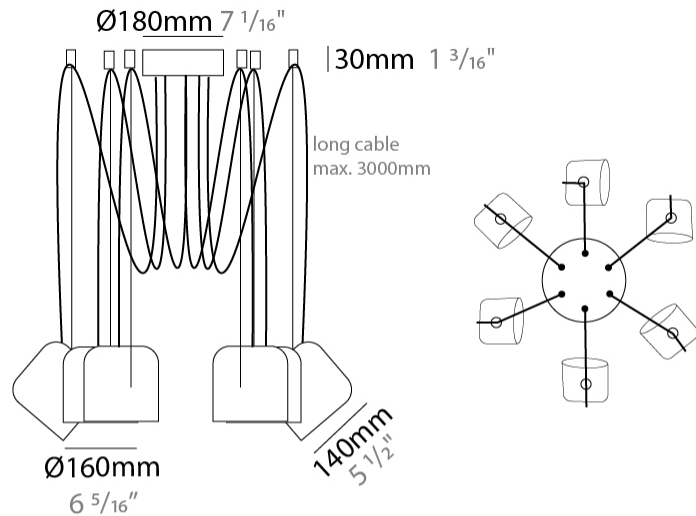

PROJECT	_____
TYPE	_____
SPECIFIER	_____
QUANTITY	_____
DATE	_____

PACO SUSPENSION

D111015-

base number Finish
Options

1. To build a product code in our configurator select the specify button on the base model # product page
2. To build a manual product code on this datasheet choose from the options listed below in blue font and add the suffix to the base model #

GENERAL

Series: Paco
Partner: Ole
Division: Design
Installation: Suspension
Product Type: Pendant
Mounting Location: Ceiling
Light Distribution: Adjustable

PHYSICAL

Shape: Dome
Diameter (mm): 160
Diameter (in): 6 5/16
Height (mm): 140
Height (in): 5 1/2
Max. Overall Height (mm): 3140
Max. Overall Height (in): 123 5/8
Weight (kg): 6
Weight (lbs): 13.23
Diffuser:rylic - Satin
Fixture Finish: [WHI / MBK / MWH](#)
Fixture Material: Metal
Cable Details: 3000mm Cable

ELECTRICAL

Number of Lamps: 6
Lamp Type: LED Retrofit
Lamp Shape: MR16
Bulb Included: Bulb Not Included
Max. Wattage Per Lamp (W): 7
Lamp Base: GU10
Input Voltage (V): 120

LED

OPTICAL

Adjustability: Tilting and rotating

RATINGS AND CERTIFICATIONS

Certified By: Certified for North American Standards
IP rating: IP20