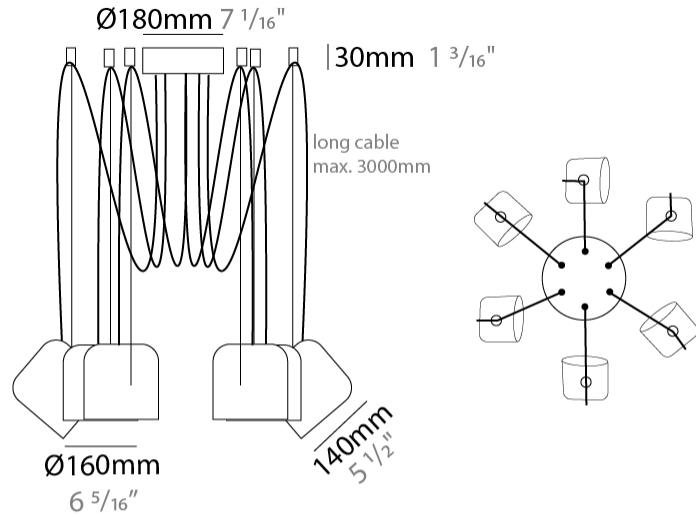

PROJECT _____
TYPE _____
SPECIFIER _____
QUANTITY _____
DATE _____

PACO SUSPENSION

D111015-

base number Finish
Options

1. To build a product code in our configurator select the specify button on the base model # product page
2. To build a manual product code on this datasheet choose from the options listed below in blue font and add the suffix to the base model #

GENERAL

Series: Paco
Brand: Ole
Division: Design
Mounting Type: Suspension
Mounting Location: Ceiling
Subcategory: Pendant

PHYSICAL

Shape: Dome
Diameter (mm): 160
Diameter (in): 6 ⁵/₁₆
Height (mm): 140
Height (in): 5 ¹/₂
Max. Overall Height (mm): 3140
Max. Overall Height (in): 123 ⁵/₈
Light Distribution: Direct
Weight (kg): 6
Weight (lbs): 13.23
Diffuser:rylic - Satin
Fixture Finish: [WHi / MBK / MWH](#)
Fixture Material: Metal
Cable Details: 3000mm Cable

ELECTRICAL

Number of Lamps: 6
Lamp Type: LED Retrofit
Lamp Shape: MR16
Bulb Included: Bulb Not Included
Max. Wattage Per Lamp (W): 7
Lamp Base: GU10
Input Voltage (V): 120

LED

OPTICAL

Adjustability: Tilting and rotating

RATINGS AND CERTIFICATIONS

Certified By: Certified for North American Standards
IP rating: IP20