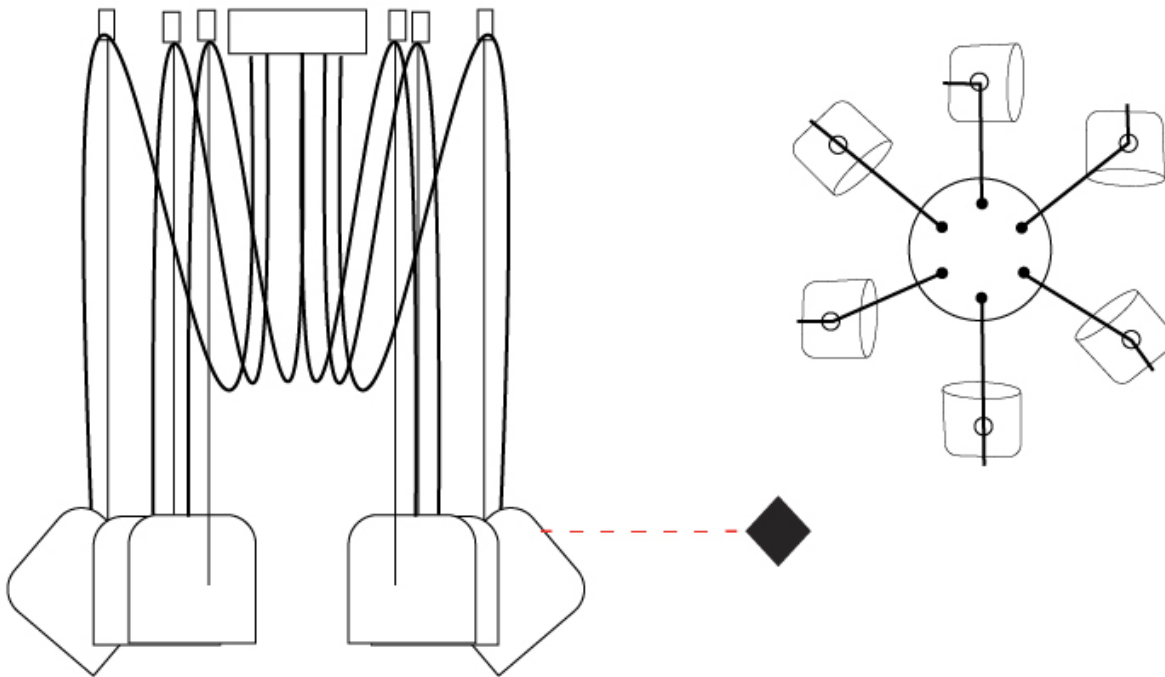

PACO SUSPENSION

D111015-

PROJECT
TYPE
SPECIFIER
QUANTITY
DATE

D