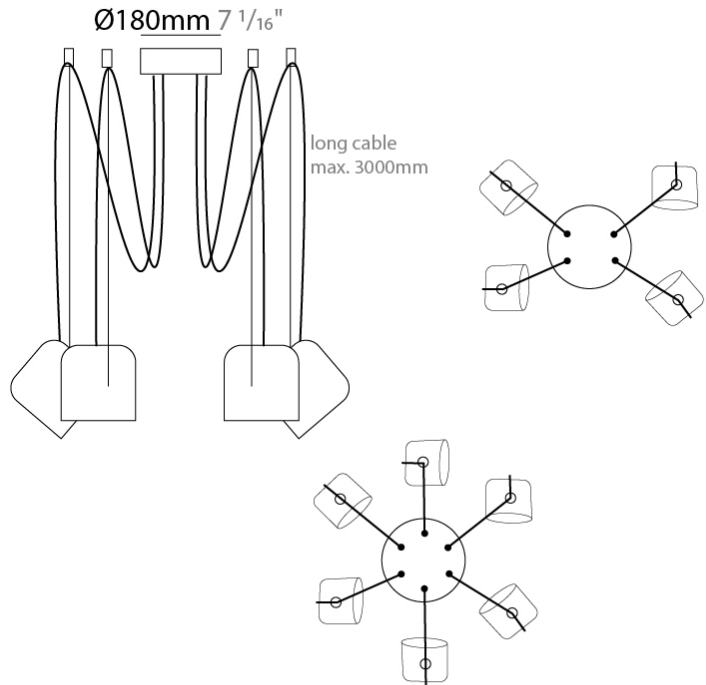

PROJECT _____
TYPE _____
SPECIFIER _____
QUANTITY _____
DATE _____

PACO SUSPENSION

D111013-

base number Finish
Options

1. To build a product code in our configurator select the specify button on the base model # product page
2. To build a manual product code on this datasheet choose from the options listed below in blue font and add the suffix to the base model #

GENERAL

Series: Paco
Brand: Ole
Division: Design
Mounting Type: Suspension
Mounting Location: Ceiling
Subcategory: Pendant

PHYSICAL

Shape: Dome
Diameter (mm): 160
Diameter (in): 6 ⁵/₁₆
Height (mm): 140
Height (in): 5 ¹/₂
Max. Overall Height (mm): 3140
Max. Overall Height (in): 123 ⁵/₈
Light Distribution: Direct
Weight (kg): 4.8
Weight (lbs): 10.58
Diffuser:rylic - Satin
Fixture Finish: [WHi / MBK / MWH](#)
Fixture Material: Metal
Cable Details: 3000mm Cable

ELECTRICAL

Number of Lamps: 4
Lamp Type: LED Retrofit
Lamp Shape: MR16
Bulb Included: Bulb Not Included
Max. Wattage Per Lamp (W): 7
Lamp Base: GU10
Input Voltage (V): 120

LED

OPTICAL

Adjustability: Tilting and rotating

RATINGS AND CERTIFICATIONS

Certified By: Certified for North American Standards
IP rating: IP20