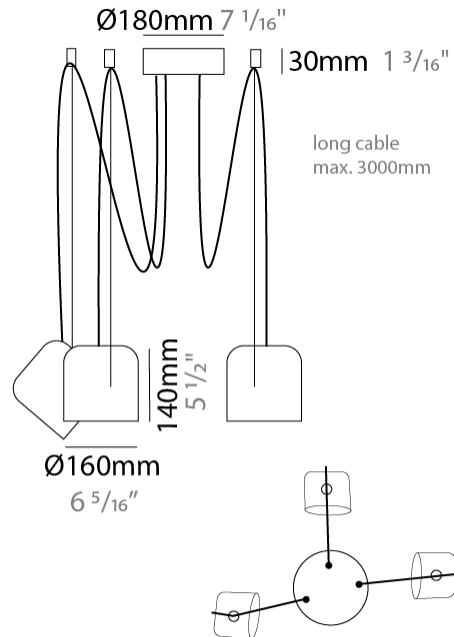

PROJECT _____
TYPE _____
SPECIFIER _____
QUANTITY _____
DATE _____

PACO SUSPENSION

D111012-

base number Finish
Options

1. To build a product code in our configurator select the specify button on the base model # product page
2. To build a manual product code on this datasheet choose from the options listed below in blue font and add the suffix to the base model #

GENERAL

Series: Paco
Brand: Ole
Division: Design
Mounting Type: Suspension
Mounting Location: Ceiling
Subcategory: Pendant

PHYSICAL

Shape: Dome
Diameter (mm): 160
Diameter (in): 6 5/16
Height (mm): 140
Height (in): 5 1/2
Max. Overall Height (mm): 3140
Max. Overall Height (in): 123 5/8
Light Distribution: Direct
Weight (kg): 4.2
Weight (lbs): 9.26
Diffuser:rylic - Satin
Fixture Finish: [WHi / MBK / MWH](#)
Fixture Material: Metal
Cable Details: 3000mm Cable

ELECTRICAL

Number of Lamps: 3
Lamp Type: LED Retrofit
Lamp Shape: MR16
Bulb Included: Bulb Not Included
Max. Wattage Per Lamp (W): 7
Lamp Base: GU10
Input Voltage (V): 120

LED

OPTICAL

Adjustability: Tilting and rotating

RATINGS AND CERTIFICATIONS

Certified By: Certified for North American Standards
IP rating: IP20