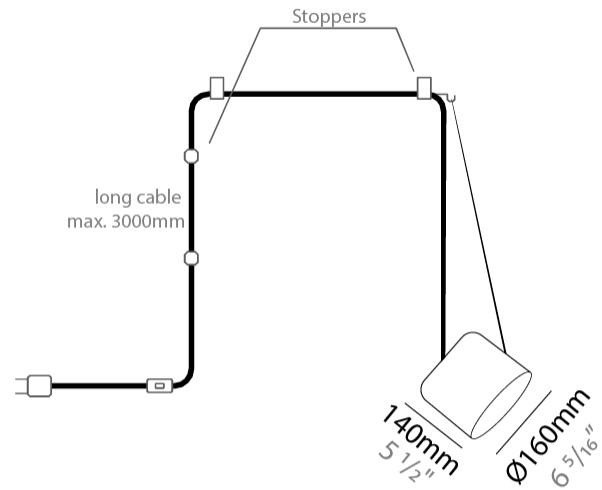

PROJECT _____
TYPE _____
SPECIFIER _____
QUANTITY _____
DATE _____

PACO SUSPENSION

D111010-

base number _____
Finish _____
Options _____

1. To build a product code in our configurator select the specify button on the base model # product page
2. To build a manual product code on this datasheet choose from the options listed below in blue font and add the suffix to the base model #

GENERAL

Series: Paco _____
Brand: Ole _____
Division: Design _____
Mounting Type: Suspension _____
Mounting Location: Ceiling _____
Subcategory: Pendant _____

PHYSICAL

Shape: Dome _____
Diameter (mm): 160 _____
Diameter (in): 6 5/16 _____
Height (mm): 140 _____
Height (in): 5 1/2 _____
Max. Overall Height (mm): 3140 _____
Max. Overall Height (in): 123 5/8 _____
Light Distribution: Direct _____
Weight (kg): 2 _____
Weight (lbs): 4.41 _____
Diffuser:rylic - Satin _____
Fixture Finish: [WHI / MBK / MWH](#) _____
Fixture Material: Metal _____
Cable Details: 3000mm Cable _____

ELECTRICAL

Number of Lamps: 1 _____
Lamp Type: LED Retrofit _____
Lamp Shape: MR16 _____
Bulb Included: Bulb Not Included _____
Max. Wattage Per Lamp (W): 7 _____
Lamp Base: GU10 _____
Input Voltage (V): 120 _____

LED

OPTICAL

Adjustability: Tilting and rotating _____

RATINGS AND CERTIFICATIONS

Certified By: Certified for North American Standards _____
IP rating: IP20 _____