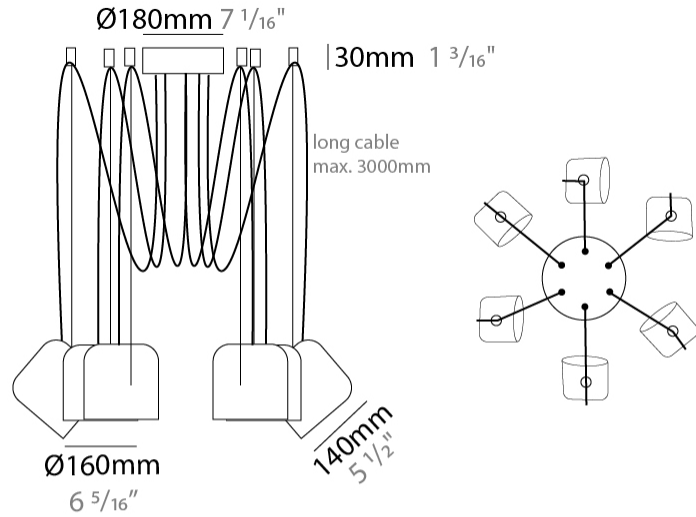

PROJECT	_____
TYPE	_____
SPECIFIER	_____
QUANTITY	_____
DATE	_____

PACO SUSPENSION

D111015-

base number Finish
Options

1. To build a product code in our configurator select the specify button on the base model # product page
2. To build a manual product code on this datasheet choose from the options listed below in blue font and add the suffix to the base model #

GENERAL

Series: Paco
Brand: Ole
Division: Design
Mounting Type: Suspension
Mounting Location: Ceiling
Subcategory: Pendant

PHYSICAL

Shape: Dome
Diameter (mm): 160
Diameter (in): 6 ⁵/₁₆
Height (mm): 140
Height (in): 5 ¹/₂
Max. Overall Height (mm): 3140
Max. Overall Height (in): 123 ⁵/₈
Light Distribution: Direct
Weight (kg): 6
Weight (lbs): 13.23
Diffuser:rylic - Satin
Fixture Finish: [WHi / MBK / MWH](#)
Fixture Material: Metal
Cable Details: 3000mm Cable

ELECTRICAL

Number of Lamps: 6
Lamp Type: LED Retrofit
Lamp Shape: MR16
Bulb Included: Bulb Not Included
Max. Wattage Per Lamp (W): 7
Lamp Base: GU10
Input Voltage (V): 120

LED

OPTICAL

Adjustability: Tilting and rotating

RATINGS AND CERTIFICATIONS

Certified By: Certified for North American Standards
IP rating: IP20