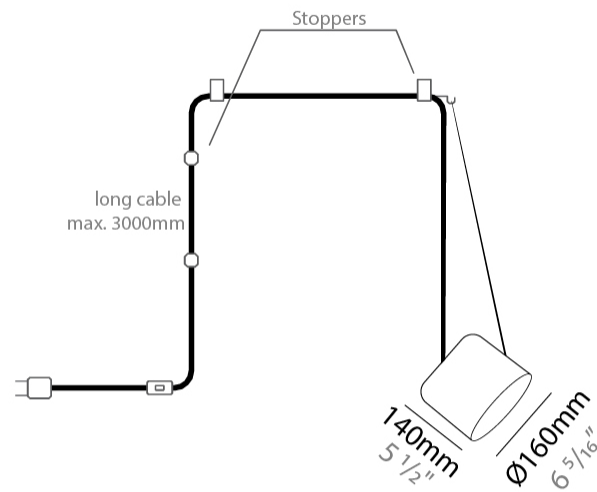

PROJECT	_____
TYPE	_____
SPECIFIER	_____
QUANTITY	_____
DATE	_____

PACO SUSPENSION

D111010-

base number   Finish
Options

1. To build a product code in our configurator select the specify button on the base model # product page
2. To build a manual product code on this datasheet choose from the options listed below in blue font and add the suffix to the base model #

GENERAL

Series: Paco _____
Brand: Ole _____
Division: Design _____
Mounting Type: Suspension _____
Mounting Location: Ceiling _____
Subcategory: Pendant _____

PHYSICAL

Shape: Dome _____
Diameter (mm): 160 _____
Diameter (in): 6 5/16 _____
Height (mm): 140 _____
Height (in): 5 1/2 _____
Max. Overall Height (mm): 3140 _____
Max. Overall Height (in): 123 5/8 _____
Light Distribution: Direct _____
Weight (kg): 2 _____
Weight (lbs): 4.41 _____
Diffuser:rylic - Satin _____
Fixture Finish: [WHi / MBK / MWH](#) _____
Fixture Material: Metal _____
Cable Details: 3000mm Cable _____

ELECTRICAL

Number of Lamps: 1 _____
Lamp Type: LED Retrofit _____
Lamp Shape: MR16 _____
Bulb Included: Bulb Not Included _____
Max. Wattage Per Lamp (W): 7 _____
Lamp Base: GU10 _____
Input Voltage (V): 120 _____

LED

OPTICAL

Adjustability: Tilting and rotating _____

RATINGS AND CERTIFICATIONS

Certified By: Certified for North American Standards _____
IP rating: IP20 _____