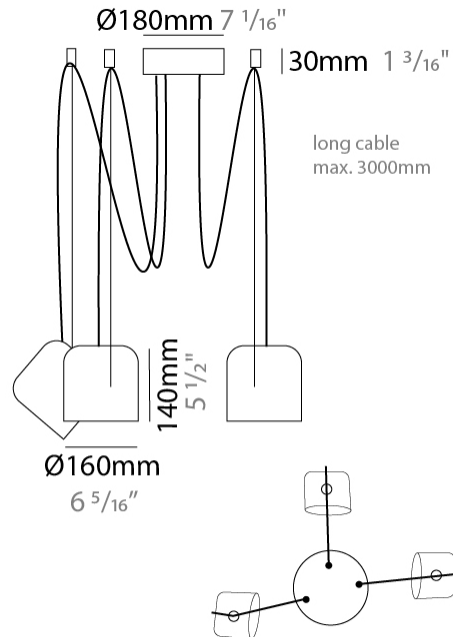

PROJECT _____
TYPE _____
SPECIFIER _____
QUANTITY _____
DATE _____

PACO SUSPENSION

D111012-

base number _____
Finish _____
Options _____

1. To build a product code in our configurator select the specify button on the base model # product page
2. To build a manual product code on this datasheet choose from the options listed below in blue font and add the suffix to the base model #

GENERAL

Series: Paco _____
Brand: Ole _____
Division: Design _____
Mounting Type: Suspension _____
Mounting Location: Ceiling _____
Subcategory: Pendant _____

PHYSICAL

Shape: Dome _____
Diameter (mm): 160 _____
Diameter (in): 6 5/16 _____
Height (mm): 140 _____
Height (in): 5 1/2 _____
Max. Overall Height (mm): 3140 _____
Max. Overall Height (in): 123 5/8 _____
Light Distribution: Direct _____
Weight (kg): 4.2 _____
Weight (lbs): 9.26 _____
Diffuser:rylic - Satin _____
Fixture Finish: [WHi / MBK / MWH](#) _____
Fixture Material: Metal _____
Cable Details: 3000mm Cable _____

ELECTRICAL

Number of Lamps: 3 _____
Lamp Type: LED Retrofit _____
Lamp Shape: MR16 _____
Bulb Included: Bulb Not Included _____
Max. Wattage Per Lamp (W): 7 _____
Lamp Base: GU10 _____
Input Voltage (V): 120 _____

LED

OPTICAL

Adjustability: Tilting and rotating _____

RATINGS AND CERTIFICATIONS

Certified By: Certified for North American Standards _____
IP rating: IP20 _____