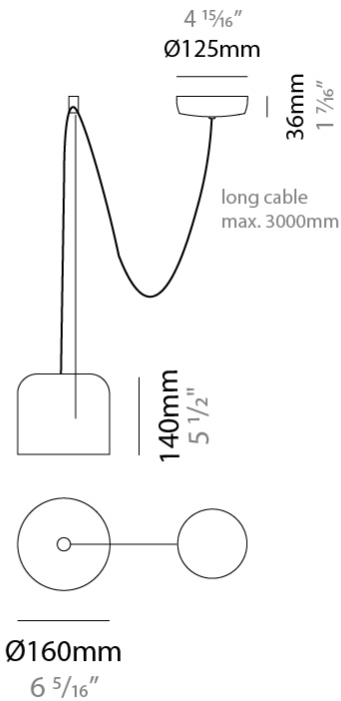

PROJECT	
TYPE	
SPECIFIER	
QUANTITY	
DATE	

PACO SUSPENSION

D111009-

base number   Finish
Options

1. To build a product code in our configurator select the specify button on the base model # product page
2. To build a manual product code on this datasheet choose from the options listed below in blue font and add the suffix to the base model #

GENERAL

Series: Paco
Brand: Ole
Division: Design
Mounting Type: Suspension
Mounting Location: Ceiling
Subcategory: Pendant

PHYSICAL

Shape: Dome
Diameter (mm): 160
Diameter (in): 6 ⁵/₁₆
Height (mm): 140
Height (in): 5 ¹/₂
Max. Overall Height (mm): 3140
Max. Overall Height (in): 123 ⁵/₈
Light Distribution: Direct
Weight (kg): 2
Weight (lbs): 4.41
Diffuser:rylic - Satin
[Fixture Finish: WHi / MBK / MWH](#)
Fixture Material: Metal
Cable Details: 3000mm Cable

ELECTRICAL

Number of Lamps: 1
Lamp Type: LED Retrofit
Lamp Shape: MR16
Bulb Included: Bulb Not Included
Max. Wattage Per Lamp (W): 7
Lamp Base: GU10
Input Voltage (V): 120

LED

OPTICAL

Adjustability: Tilting and rotating

RATINGS AND CERTIFICATIONS

Certified By: Certified for North American Standards
IP rating: IP20