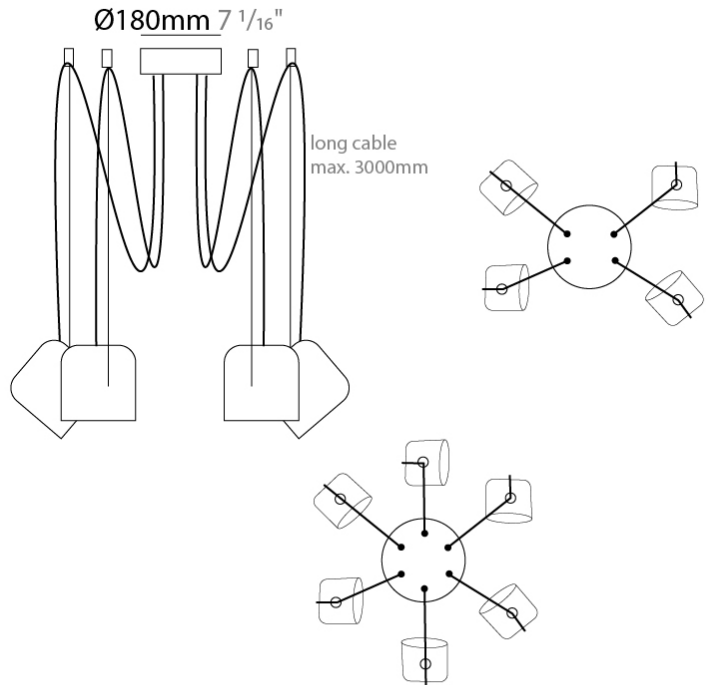

PROJECT	_____
TYPE	_____
SPECIFIER	_____
QUANTITY	_____
DATE	_____

PACO SUSPENSION

D111013-

base number Finish
Options

1. To build a product code in our configurator select the specify button on the base model # product page
2. To build a manual product code on this datasheet choose from the options listed below in blue font and add the suffix to the base model #

GENERAL

Series: Paco
Brand: Ole
Division: Design
Mounting Type: Suspension
Mounting Location: Ceiling
Subcategory: Pendant

PHYSICAL

Shape: Dome
Diameter (mm): 160
Diameter (in): 6 5/16
Height (mm): 140
Height (in): 5 1/2
Max. Overall Height (mm): 3140
Max. Overall Height (in): 123 5/8
Light Distribution: Direct
Weight (kg): 4.8
Weight (lbs): 10.58
Diffuser:rylic - Satin
Fixture Finish: [WHi / MBK / MWH](#)
Fixture Material: Metal
Cable Details: 3000mm Cable

ELECTRICAL

Number of Lamps: 4
Lamp Type: LED Retrofit
Lamp Shape: MR16
Bulb Included: Bulb Not Included
Max. Wattage Per Lamp (W): 7
Lamp Base: GU10
Input Voltage (V): 120

LED

OPTICAL

Adjustability: Tilting and rotating

RATINGS AND CERTIFICATIONS

Certified By: Certified for North American Standards
IP rating: IP20