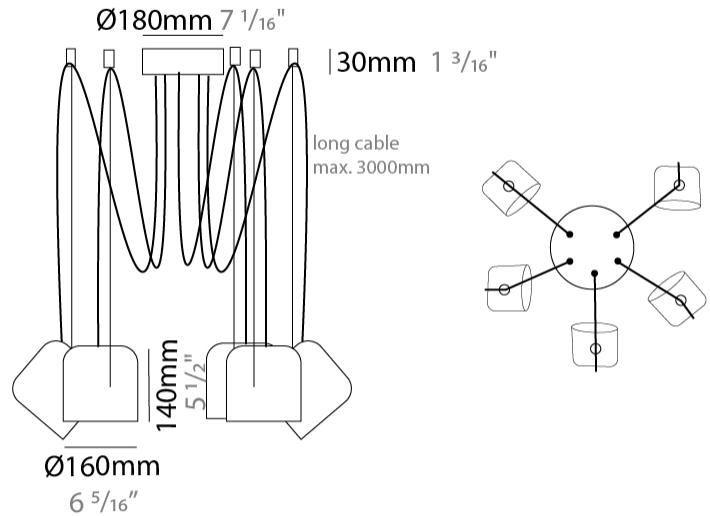

PROJECT	_____
TYPE	_____
SPECIFIER	_____
QUANTITY	_____
DATE	_____

PACO SUSPENSION

D111014-

base number Finish
Options

1. To build a product code in our configurator select the specify button on the base model # product page
2. To build a manual product code on this datasheet choose from the options listed below in blue font and add the suffix to the base model #

GENERAL

Series: Paco
Brand: Ole
Division: Design
Mounting Type: Suspension
Mounting Location: Ceiling
Subcategory: Pendant

PHYSICAL

Shape: Dome
Diameter (mm): 160
Diameter (in): 6 5/16
Height (mm): 140
Height (in): 5 1/2
Max. Overall Height (mm): 3140
Max. Overall Height (in): 123 5/8
Light Distribution: Direct
Weight (kg): 5.4
Weight (lbs): 11.91
Diffuser:rylic - Satin
Fixture Finish: [WHi](#) / [MBK](#) / [MWH](#)
Fixture Material: Metal
Cable Details: 3000mm Cable

ELECTRICAL

Number of Lamps: 5
Lamp Type: LED Retrofit
Lamp Shape: MR16
Bulb Included: Bulb Not Included
Max. Wattage Per Lamp (W): 7
Lamp Base: GU10
Input Voltage (V): 120

LED

OPTICAL

Adjustability: Tilting and rotating

RATINGS AND CERTIFICATIONS

Certified By: Certified for North American Standards
IP rating: IP20