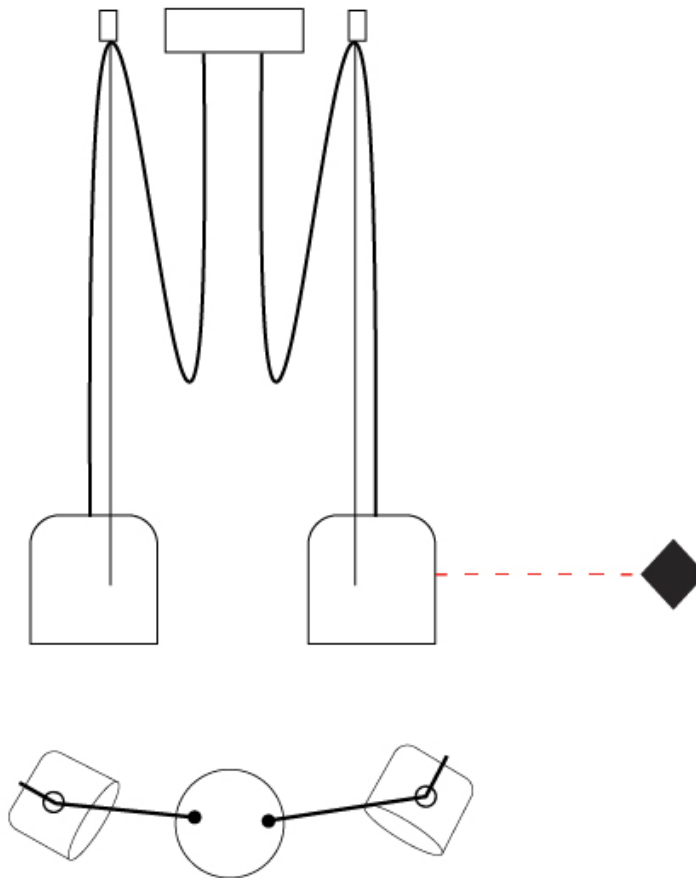

PACO SUSPENSION

D111011-

PROJECT

TYPE

SPECIFIER

QUANTITY

DATE