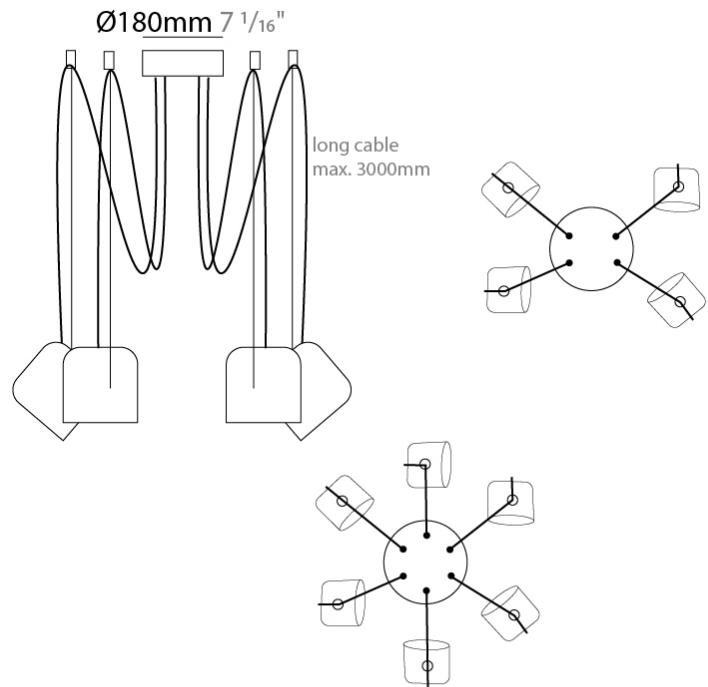

PACO SUSPENSION

D111013-

base number Finish
Options

1. To build a product code in our configurator select the specify button on the base model # product page
2. To build a manual product code on this datasheet choose from the options listed below in blue font and add the suffix to the base model #

GENERAL

Series: Paco
Partner: Ole
Division: Design
Installation: Suspension
Product Type: Pendant
Mounting Location: Ceiling
Light Distribution: Adjustable

PHYSICAL

Shape: Dome
Diameter (mm): 160
Diameter (in): 6 5/8
Height (mm): 140
Height (in): 5 1/2
Max. Overall Height (mm): 3140
Max. Overall Height (in): 123 5/8
Weight (kg): 4.8
Weight (lbs): 10.58
Diffuser:rylic - Satin
Fixture Finish: [WHi / MBK / MWH](#)
Fixture Material: Metal
Cable Details: 3000mm Cable

ELECTRICAL

Number of Lamps: 4
Lamp Type: LED Retrofit
Lamp Shape: MR16
Bulb Included: Bulb Not Included
Max. Wattage Per Lamp (W): 7
Lamp Base: GU10
Input Voltage (V): 120

LED

OPTICAL

Adjustability: Tilting and rotating

RATINGS AND CERTIFICATIONS

Certified By: Certified for North American Standards
IP rating: IP20

PROJECT _____
TYPE _____
SPECIFIER _____
QUANTITY _____
DATE _____