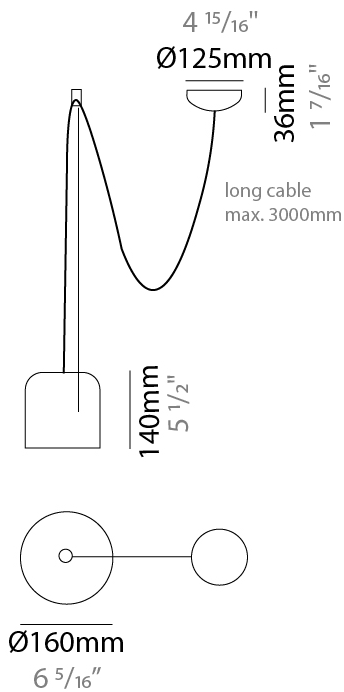

PROJECT	
TYPE	
SPECIFIER	
QUANTITY	
DATE	

PACO SUSPENSION

D111009-

base number Finish
Options

1. To build a product code in our configurator select the specify button on the base model # product page
2. To build a manual product code on this datasheet choose from the options listed below in blue font and add the suffix to the base model #

GENERAL

Series: Paco
Partner: Ole
Division: Design
Installation: Suspension
Product Type: Pendant
Mounting Location: Ceiling
Light Distribution: Adjustable

PHYSICAL

Shape: Dome
Diameter (mm): 160
Diameter (in): 6 ⁵/₁₆
Height (mm): 140
Height (in): 5 ¹/₂
Max. Overall Height (mm): 3140
Max. Overall Height (in): 123 ⁵/₈
Weight (kg): 2
Weight (lbs): 4.41
Diffuser:rylic - Satin
[Fixture Finish: WHi / MBK / MWH](#)
Fixture Material: Metal
Cable Details: 3000mm Cable

ELECTRICAL

Number of Lamps: 1
Lamp Type: LED Retrofit
Lamp Shape: MR16
Bulb Included: Bulb Not Included
Max. Wattage Per Lamp (W): 7
Lamp Base: GU10
Input Voltage (V): 120

LED

OPTICAL

Adjustability: Tilting and rotating

RATINGS AND CERTIFICATIONS

Certified By: Certified for North American Standards
IP rating: IP20