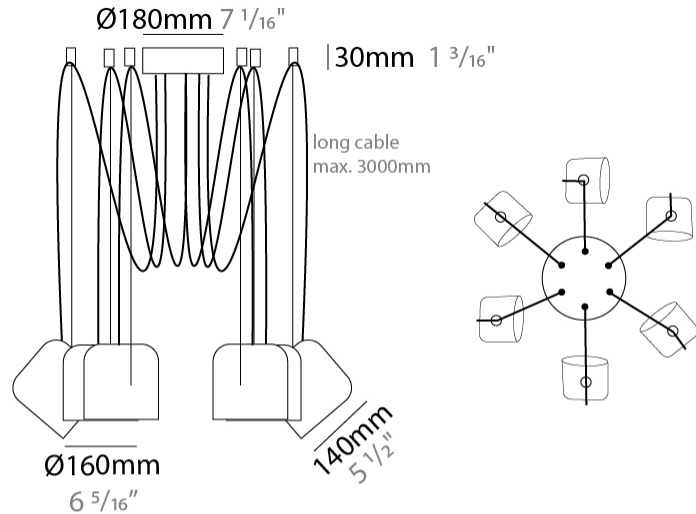

PROJECT	_____
TYPE	_____
SPECIFIER	_____
QUANTITY	_____
DATE	_____

PACO SUSPENSION

D111015-

base number Finish
Options

1. To build a product code in our configurator select the specify button on the base model # product page
2. To build a manual product code on this datasheet choose from the options listed below in blue font and add the suffix to the base model #

GENERAL

Series: Paco
Partner: Ole
Division: Design
Installation: Suspension
Product Type: Pendant
Mounting Location: Ceiling
Light Distribution: Adjustable

PHYSICAL

Shape: Dome
Diameter (mm): 160
Diameter (in): 6 5/16
Height (mm): 140
Height (in): 5 1/2
Max. Overall Height (mm): 3140
Max. Overall Height (in): 123 5/8
Weight (kg): 6
Weight (lbs): 13.23
Diffuser:rylic - Satin
Fixture Finish: [WHi / MBK / MWH](#)
Fixture Material: Metal
Cable Details: 3000mm Cable

ELECTRICAL

Number of Lamps: 6
Lamp Type: LED Retrofit
Lamp Shape: MR16
Bulb Included: Bulb Not Included
Max. Wattage Per Lamp (W): 7
Lamp Base: GU10
Input Voltage (V): 120

LED

OPTICAL

Adjustability: Tilting and rotating

RATINGS AND CERTIFICATIONS

Certified By: Certified for North American Standards
IP rating: IP20