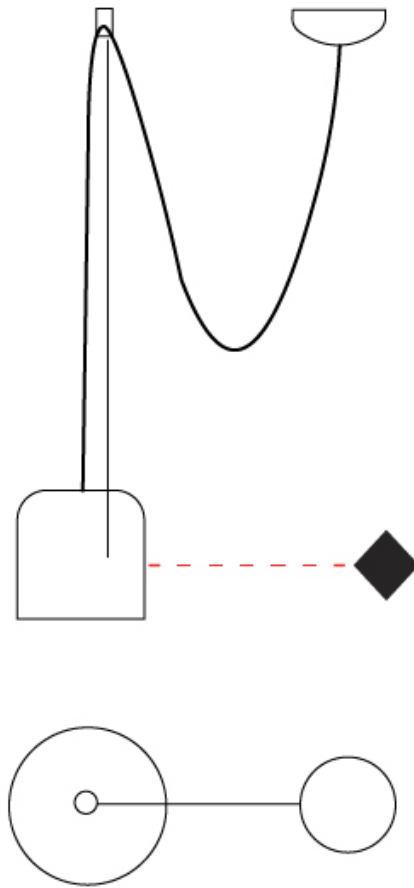

PACO SUSPENSION

D111009-

PROJECT
TYPE
SPECIFIER
QUANTITY
DATE