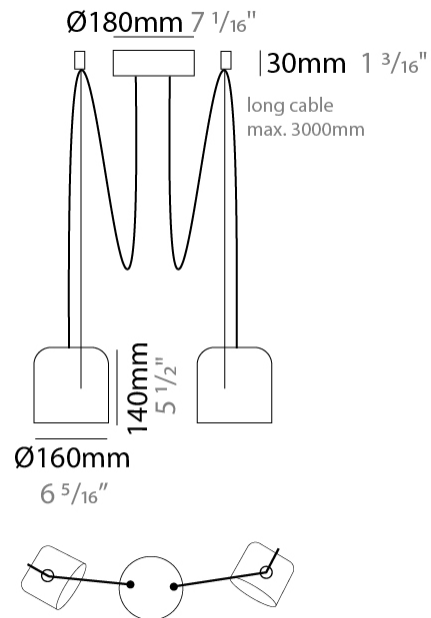

PROJECT	_____
TYPE	_____
SPECIFIER	_____
QUANTITY	_____
DATE	_____

PACO SUSPENSION

D111011-

base number   Finish
Options

1. To build a product code in our configurator select the specify button on the base model # product page
2. To build a manual product code on this datasheet choose from the options listed below in blue font and add the suffix to the base model #

GENERAL

Series: Paco
Partner: Ole
Division: Design
Installation: Suspension
Product Type: Pendant
Mounting Location: Ceiling
Light Distribution: Adjustable

PHYSICAL

Shape: Dome
Diameter (mm): 160
Diameter (in): 6 5/16
Height (mm): 140
Height (in): 5 1/2
Max. Overall Height (mm): 3140
Max. Overall Height (in): 123 5/8
Weight (kg): 3.6
Weight (lbs): 7.94
Diffuser:rylic - Satin
Fixture Finish: [WHI / MBK / MWH](#)
Fixture Material: Metal
Cable Details: 3000mm Cable

ELECTRICAL

Number of Lamps: 2
Lamp Type: LED Retrofit
Lamp Shape: MR16
Bulb Included: Bulb Not Included
Max. Wattage Per Lamp (W): 7
Lamp Base: GU10
Input Voltage (V): 120

LED

OPTICAL

Adjustability: Tilting and rotating

RATINGS AND CERTIFICATIONS

Certified By: Certified for North American Standards
IP rating: IP20