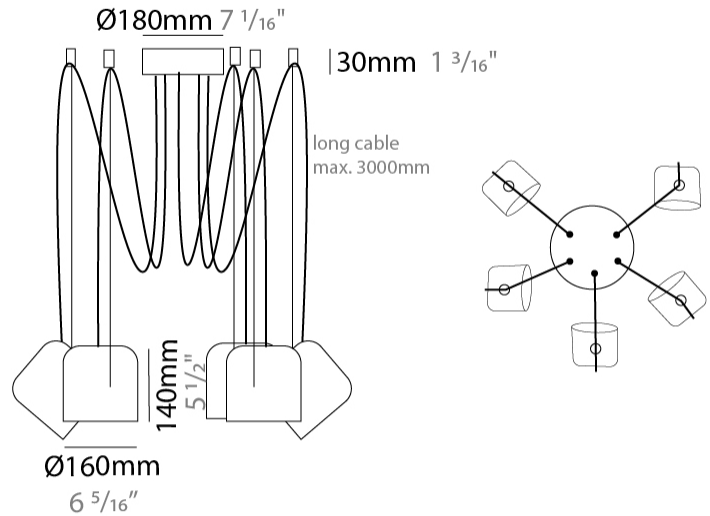

PROJECT	_____
TYPE	_____
SPECIFIER	_____
QUANTITY	_____
DATE	_____

PACO SUSPENSION

D111014-

base number   Finish
Options

1. To build a product code in our configurator select the specify button on the base model # product page
2. To build a manual product code on this datasheet choose from the options listed below in blue font and add the suffix to the base model #

GENERAL

Series: Paco
Partner: Ole
Division: Design
Installation: Suspension
Product Type: Pendant
Mounting Location: Ceiling
Light Distribution: Adjustable

PHYSICAL

Shape: Dome
Diameter (mm): 160
Diameter (in): 6 5/16
Height (mm): 140
Height (in): 5 1/2
Max. Overall Height (mm): 3140
Max. Overall Height (in): 123 5/8
Weight (kg): 5.4
Weight (lbs): 11.91
Diffuser:rylic - Satin
Fixture Finish: [WHi / MBK / MWH](#)
Fixture Material: Metal
Cable Details: 3000mm Cable

ELECTRICAL

Number of Lamps: 5
Lamp Type: LED Retrofit
Lamp Shape: MR16
Bulb Included: Bulb Not Included
Max. Wattage Per Lamp (W): 7
Lamp Base: GU10
Input Voltage (V): 120

LED

OPTICAL

Adjustability: Tilting and rotating

RATINGS AND CERTIFICATIONS

Certified By: Certified for North American Standards
IP rating: IP20