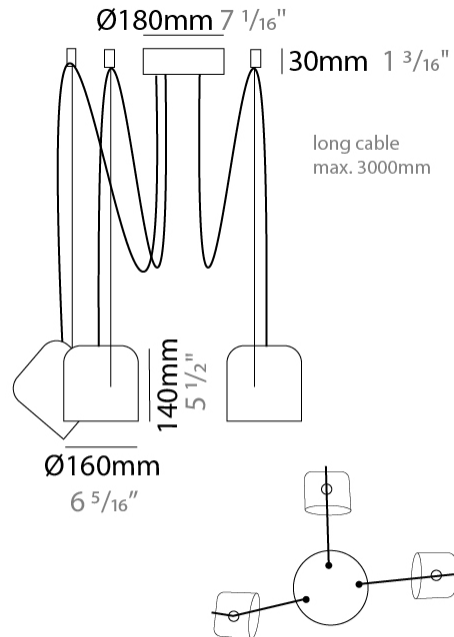

PROJECT	_____
TYPE	_____
SPECIFIER	_____
QUANTITY	_____
DATE	_____

PACO SUSPENSION

D111012-

base number   Finish
Options

1. To build a product code in our configurator select the specify button on the base model # product page
2. To build a manual product code on this datasheet choose from the options listed below in blue font and add the suffix to the base model #

GENERAL

Series: Paco
Partner: Ole
Division: Design
Installation: Suspension
Product Type: Pendant
Mounting Location: Ceiling
Light Distribution: Adjustable

PHYSICAL

Shape: Dome
Diameter (mm): 160
Diameter (in): 6 5/16
Height (mm): 140
Height (in): 5 1/2
Max. Overall Height (mm): 3140
Max. Overall Height (in): 123 5/8
Weight (kg): 4.2
Weight (lbs): 9.26
Diffuser:rylic - Satin
Fixture Finish: [WHi / MBK / MWH](#)
Fixture Material: Metal
Cable Details: 3000mm Cable

ELECTRICAL

Number of Lamps: 3
Lamp Type: LED Retrofit
Lamp Shape: MR16
Bulb Included: Bulb Not Included
Max. Wattage Per Lamp (W): 7
Lamp Base: GU10
Input Voltage (V): 120

LED

OPTICAL

Adjustability: Tilting and rotating

RATINGS AND CERTIFICATIONS

Certified By: Certified for North American Standards
IP rating: IP20