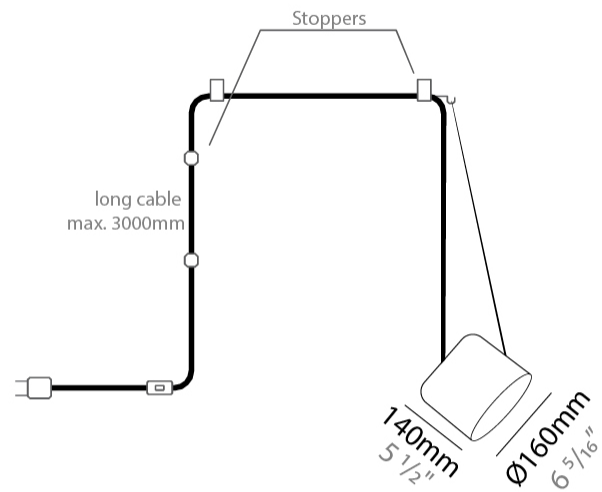

PROJECT	_____
TYPE	_____
SPECIFIER	_____
QUANTITY	_____
DATE	_____

PACO SUSPENSION

D111010-

base number _____
Finish Options _____

1. To build a product code in our configurator select the specify button on the base model # product page
2. To build a manual product code on this datasheet choose from the options listed below in blue font and add the suffix to the base model #

GENERAL

Series: Paco _____
Partner: Ole _____
Division: Design _____
Installation: Suspension _____
Product Type: Pendant _____
Mounting Location: Ceiling _____
Light Distribution: Adjustable _____

PHYSICAL

Shape: Dome _____
Diameter (mm): 160 _____
Diameter (in): 6 5/16 _____
Height (mm): 140 _____
Height (in): 5 1/2 _____
Max. Overall Height (mm): 3140 _____
Max. Overall Height (in): 123 5/8 _____
Weight (kg): 2 _____
Weight (lbs): 4.41 _____
Diffuser:rylic - Satin _____
Fixture Finish: [WHi / MBK / MWH](#) _____
Fixture Material: Metal _____
Cable Details: 3000mm Cable _____

ELECTRICAL

Number of Lamps: 1 _____
Lamp Type: LED Retrofit _____
Lamp Shape: MR16 _____
Bulb Included: Bulb Not Included _____
Max. Wattage Per Lamp (W): 7 _____
Lamp Base: GU10 _____
Input Voltage (V): 120 _____

LED

OPTICAL

Adjustability: Tilting and rotating _____

RATINGS AND CERTIFICATIONS

Certified By: Certified for North American Standards _____
IP rating: IP20 _____