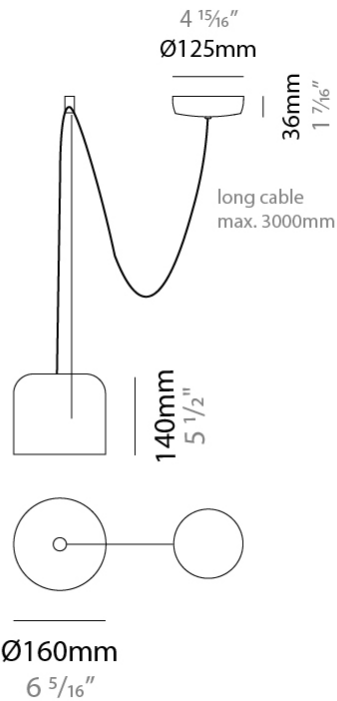

PROJECT	_____
TYPE	_____
SPECIFIER	_____
QUANTITY	_____
DATE	_____

PACO SUSPENSION

D111009-

base number   Finish
Options

1. To build a product code in our configurator select the specify button on the base model # product page
2. To build a manual product code on this datasheet choose from the options listed below in blue font and add the suffix to the base model #

GENERAL

Series: Paco _____
Brand: Ole _____
Division: Design _____
Mounting Type: Suspension _____
Mounting Location: Ceiling _____
Subcategory: Pendant _____

PHYSICAL

Shape: Dome _____
Diameter (mm): 160 _____
Diameter (in): 6 5/16 _____
Height (mm): 140 _____
Height (in): 5 1/2 _____
Max. Overall Height (mm): 3140 _____
Max. Overall Height (in): 123 5/8 _____
Light Distribution: Direct _____
Weight (kg): 2 _____
Weight (lbs): 4.41 _____
Diffuser:rylic - Satin _____
[Fixture Finish: WHi / MBK / MWH](#) _____
Fixture Material: Metal _____
Cable Details: 3000mm Cable _____

ELECTRICAL

Number of Lamps: 1 _____
Lamp Type: LED Retrofit _____
Lamp Shape: MR16 _____
Bulb Included: Bulb Not Included _____
Max. Wattage Per Lamp (W): 7 _____
Lamp Base: GU10 _____
Input Voltage (V): 120 _____

LED

OPTICAL

Adjustability: Tilting and rotating _____

RATINGS AND CERTIFICATIONS

Certified By: Certified for North American Standards _____
IP rating: IP20 _____