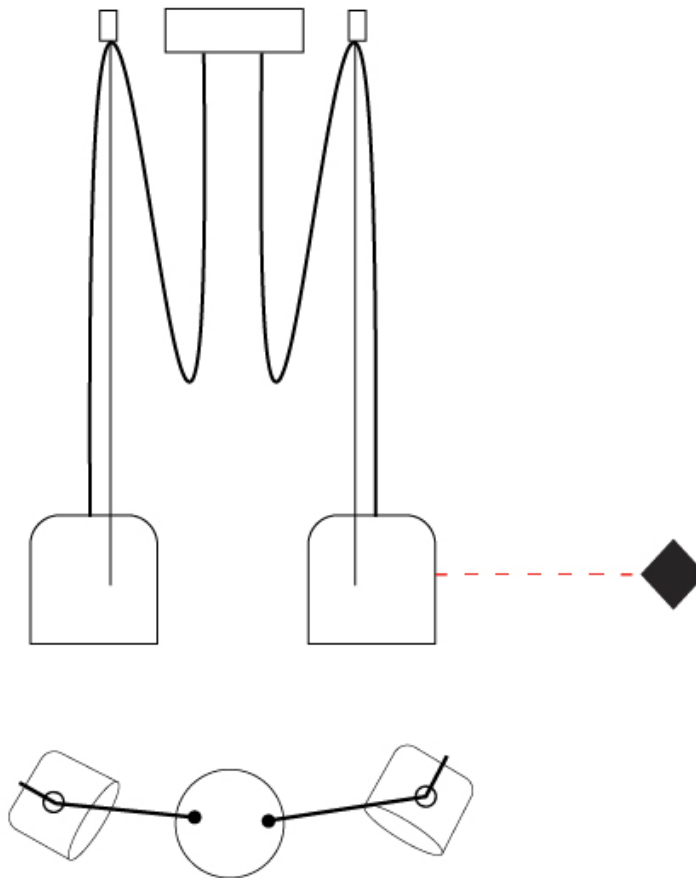

PACO SUSPENSION

D111011-

PROJECT _____

TYPE _____

SPECIFIER _____

QUANTITY _____

DATE _____

D