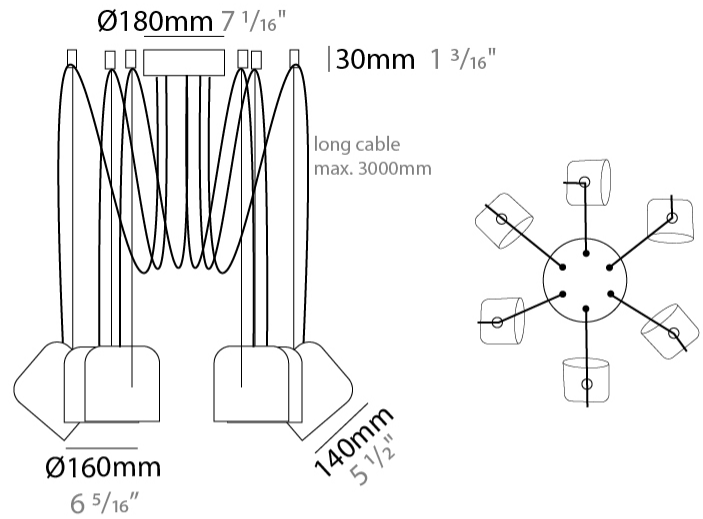

PROJECT _____
TYPE _____
SPECIFIER _____
QUANTITY _____
DATE _____

PACO SUSPENSION

D111015-

base number Finish
Options

1. To build a product code in our configurator select the specify button on the base model # product page
2. To build a manual product code on this datasheet choose from the options listed below in blue font and add the suffix to the base model #

GENERAL

Series: Paco
Brand: Ole
Division: Design
Mounting Type: Suspension
Mounting Location: Ceiling
Subcategory: Pendant

PHYSICAL

Shape: Dome
Diameter (mm): 160
Diameter (in): 6 ⁵/₁₆
Height (mm): 140
Height (in): 5 ¹/₂
Max. Overall Height (mm): 3140
Max. Overall Height (in): 123 ⁵/₈
Light Distribution: Direct
Weight (kg): 6
Weight (lbs): 13.23
Diffuser:rylic - Satin
Fixture Finish: [WHi](#) / [MBK](#) / [MWH](#)
Fixture Material: Metal
Cable Details: 3000mm Cable

ELECTRICAL

Number of Lamps: 6
Lamp Type: LED Retrofit
Lamp Shape: MR16
Bulb Included: Bulb Not Included
Max. Wattage Per Lamp (W): 7
Lamp Base: GU10
Input Voltage (V): 120

LED

OPTICAL

Adjustability: Tilting and rotating

RATINGS AND CERTIFICATIONS

Certified By: Certified for North American Standards
IP rating: IP20