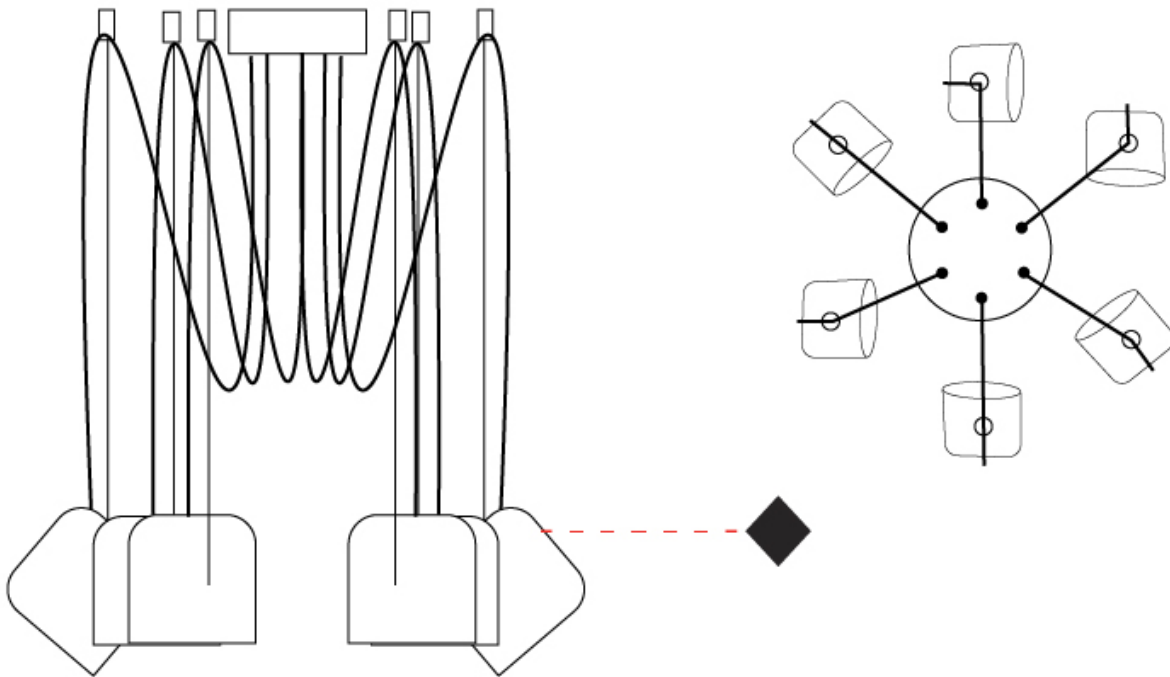

PACO SUSPENSION

D111015-

PROJECT
TYPE
SPECIFIER
QUANTITY
DATE

D