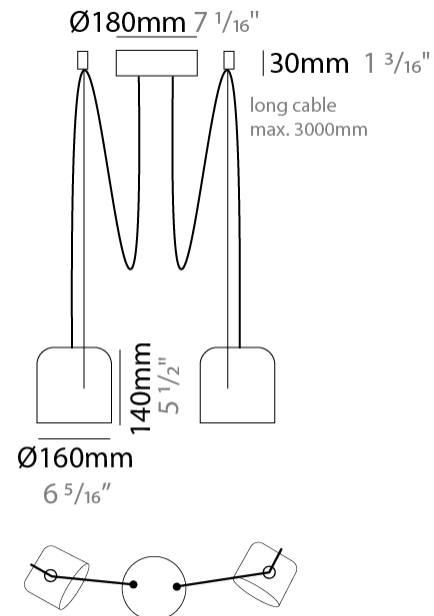

PROJECT	_____
TYPE	_____
SPECIFIER	_____
QUANTITY	_____
DATE	_____

PACO SUSPENSION

D111011-

base number   Finish
Options

1. To build a product code in our configurator select the specify button on the base model # product page
2. To build a manual product code on this datasheet choose from the options listed below in blue font and add the suffix to the base model #

GENERAL

Series: Paco
Brand: Ole
Division: Design
Mounting Type: Suspension
Mounting Location: Ceiling
Subcategory: Pendant

PHYSICAL

Shape: Dome
Diameter (mm): 160
Diameter (in): 6 5/16
Height (mm): 140
Height (in): 5 1/2
Max. Overall Height (mm): 3140
Max. Overall Height (in): 123 5/8
Light Distribution: Direct
Weight (kg): 3.6
Weight (lbs): 7.94
Diffuser:rylic - Satin
[Fixture Finish: WHi / MBK / MWH](#)
Fixture Material: Metal
Cable Details: 3000mm Cable

ELECTRICAL

Number of Lamps: 2
Lamp Type: LED Retrofit
Lamp Shape: MR16
Bulb Included: Bulb Not Included
Max. Wattage Per Lamp (W): 7
Lamp Base: GU10
Input Voltage (V): 120

LED

OPTICAL

Adjustability: Tilting and rotating

RATINGS AND CERTIFICATIONS

Certified By: Certified for North American Standards
IP rating: IP20