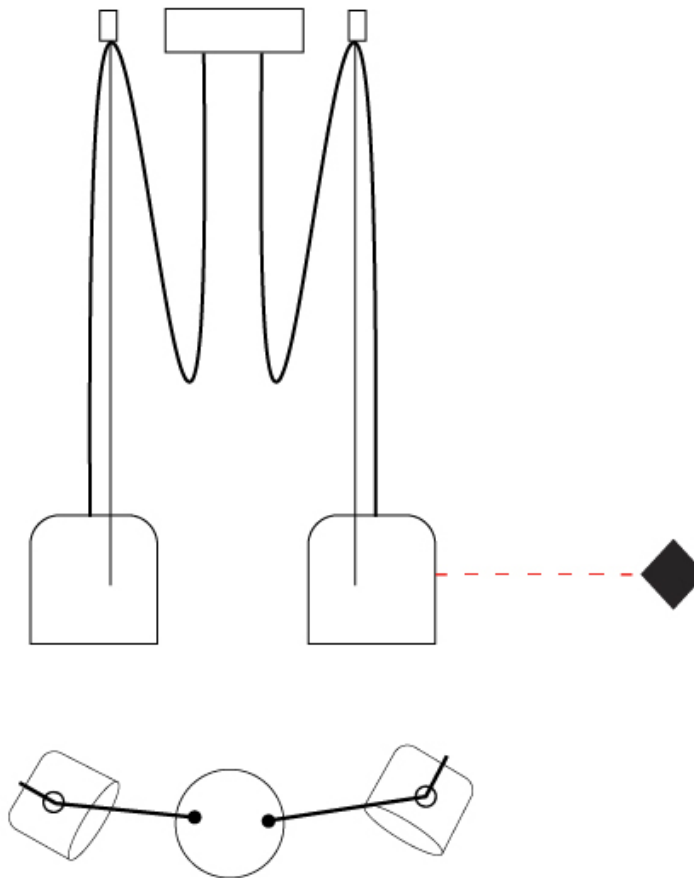

PACO SUSPENSION

D111011-

PROJECT

TYPE

SPECIFIER

QUANTITY

DATE

D