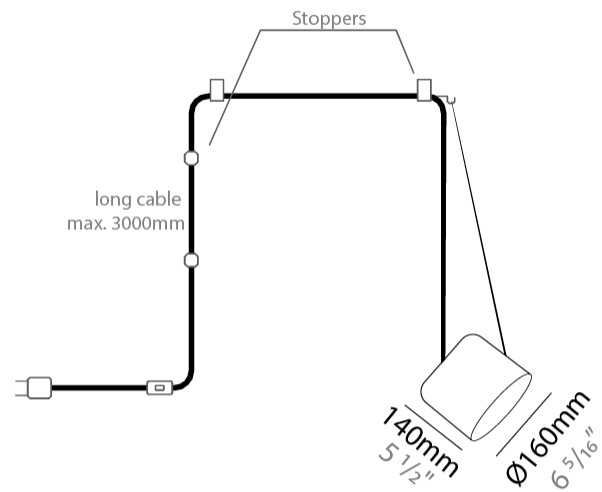

PROJECT	_____
TYPE	_____
SPECIFIER	_____
QUANTITY	_____
DATE	_____

PACO SUSPENSION

D111010-

base number   Finish
Options

1. To build a product code in our configurator select the specify button on the base model # product page
2. To build a manual product code on this datasheet choose from the options listed below in blue font and add the suffix to the base model #

GENERAL

Series: Paco
Brand: Ole
Division: Design
Mounting Type: Suspension
Mounting Location: Ceiling
Subcategory: Pendant

PHYSICAL

Shape: Dome
Diameter (mm): 160
Diameter (in): 6 5/16
Height (mm): 140
Height (in): 5 1/2
Max. Overall Height (mm): 3140
Max. Overall Height (in): 123 5/8
Light Distribution: Direct
Weight (kg): 2
Weight (lbs): 4.41
Diffuser:rylic - Satin
Fixture Finish: [WHi / MBK / MWH](#)
Fixture Material: Metal
Cable Details: 3000mm Cable

ELECTRICAL

Number of Lamps: 1
Lamp Type: LED Retrofit
Lamp Shape: MR16
Bulb Included: Bulb Not Included
Max. Wattage Per Lamp (W): 7
Lamp Base: GU10
Input Voltage (V): 120

LED

OPTICAL

Adjustability: Tilting and rotating

RATINGS AND CERTIFICATIONS

Certified By: Certified for North American Standards
IP rating: IP20