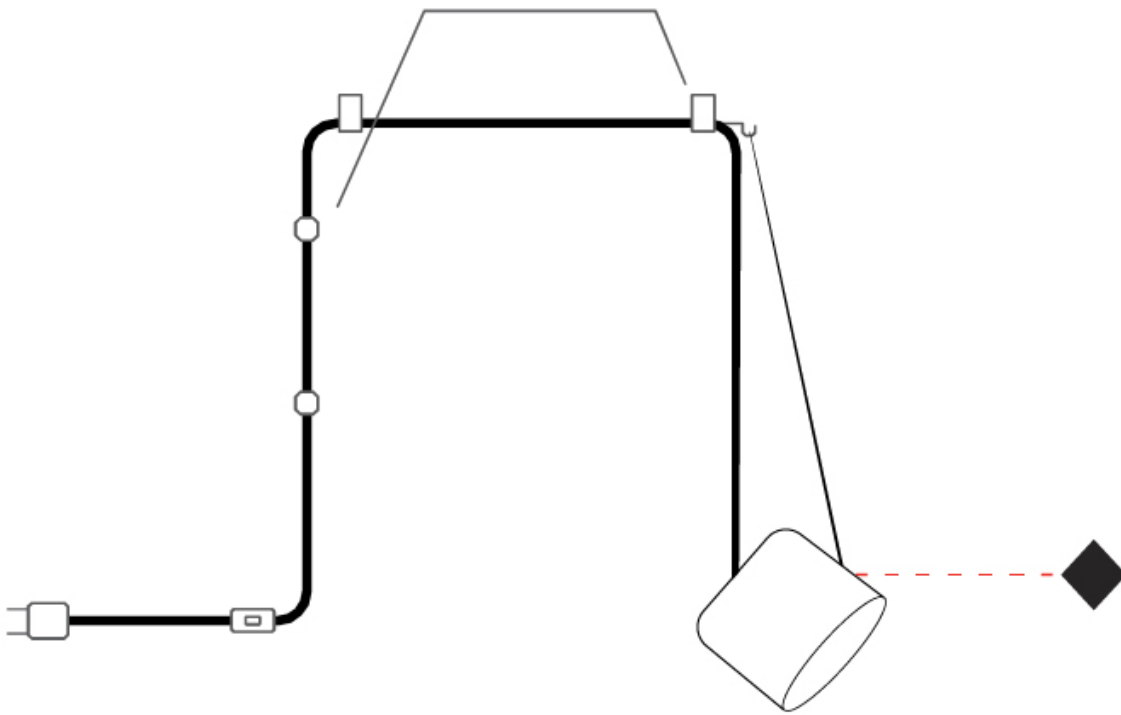

PACO SUSPENSION

D111010-

PROJECT	_____
TYPE	_____
SPECIFIER	_____
QUANTITY	_____
DATE	_____