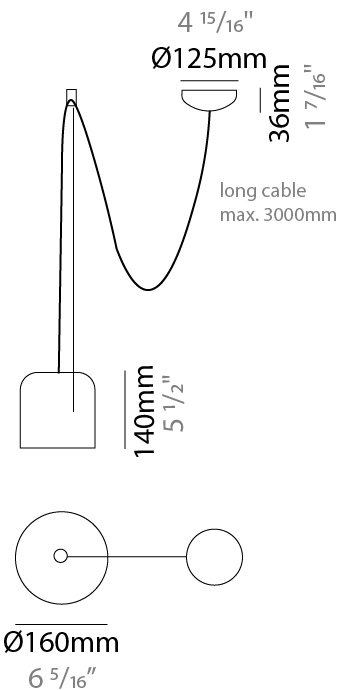

PROJECT	
TYPE	
SPECIFIER	
QUANTITY	
DATE	

PACO SUSPENSION

D111009-

base number Finish
Options

1. To build a product code in our configurator select the specify button on the base model # product page
2. To build a manual product code on this datasheet choose from the options listed below in blue font and add the suffix to the base model #

GENERAL

Series: Paco
Partner: Ole
Division: Design
Installation: Suspension
Product Type: Pendant
Mounting Location: Ceiling
Light Distribution: Adjustable

PHYSICAL

Shape: Dome
Diameter (mm): 160
Diameter (in): 6 ⁵/₁₆
Height (mm): 140
Height (in): 5 ¹/₂
Max. Overall Height (mm): 3140
Max. Overall Height (in): 123 ⁵/₈
Weight (kg): 2
Weight (lbs): 4.41
Diffuser:rylic - Satin
[Fixture Finish: WHi / MBK / MWH](#)
Fixture Material: Metal
Cable Details: 3000mm Cable

ELECTRICAL

Number of Lamps: 1
Lamp Type: LED Retrofit
Lamp Shape: MR16
Bulb Included: Bulb Not Included
Max. Wattage Per Lamp (W): 7
Lamp Base: GU10
Input Voltage (V): 120

LED

OPTICAL

Adjustability: Tilting and rotating

RATINGS AND CERTIFICATIONS

Certified By: Certified for North American Standards
IP rating: IP20