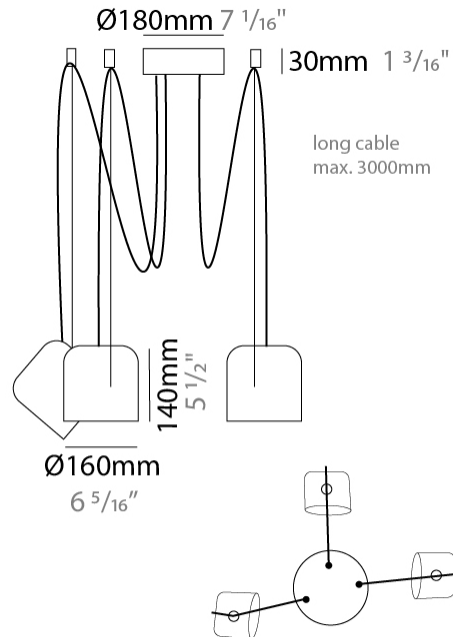

PROJECT _____

TYPE _____

SPECIFIER _____

QUANTITY _____

DATE _____

PACO SUSPENSION

D111012-

base number   Finish
Options

1. To build a product code in our configurator select the specify button on the base model # product page
2. To build a manual product code on this datasheet choose from the options listed below in blue font and add the suffix to the base model #

GENERAL

Series: Paco _____

Brand: Ole _____

Division: Design _____

Mounting Type: Suspension _____

Mounting Location: Ceiling _____

Subcategory: Pendant _____

PHYSICAL

Shape: Dome _____

Diameter (mm): 160 _____

Diameter (in): 6 5/16 _____

Height (mm): 140 _____

Height (in): 5 1/2 _____

Max. Overall Height (mm): 3140 _____

Max. Overall Height (in): 123 5/8 _____

Light Distribution: Direct _____

Weight (kg): 4.2 _____

Weight (lbs): 9.26 _____

Diffuser:rylic - Satin _____

Fixture Finish: [WHi / MBK / MWH](#) _____

Fixture Material: Metal _____

Cable Details: 3000mm Cable _____

ELECTRICAL

Number of Lamps: 3 _____

Lamp Type: LED Retrofit _____

Lamp Shape: MR16 _____

Bulb Included: Bulb Not Included _____

Max. Wattage Per Lamp (W): 7 _____

Lamp Base: GU10 _____

Input Voltage (V): 120 _____

LED

OPTICAL

Adjustability: Tilting and rotating _____

RATINGS AND CERTIFICATIONS

Certified By: Certified for North American Standards _____

IP rating: IP20 _____