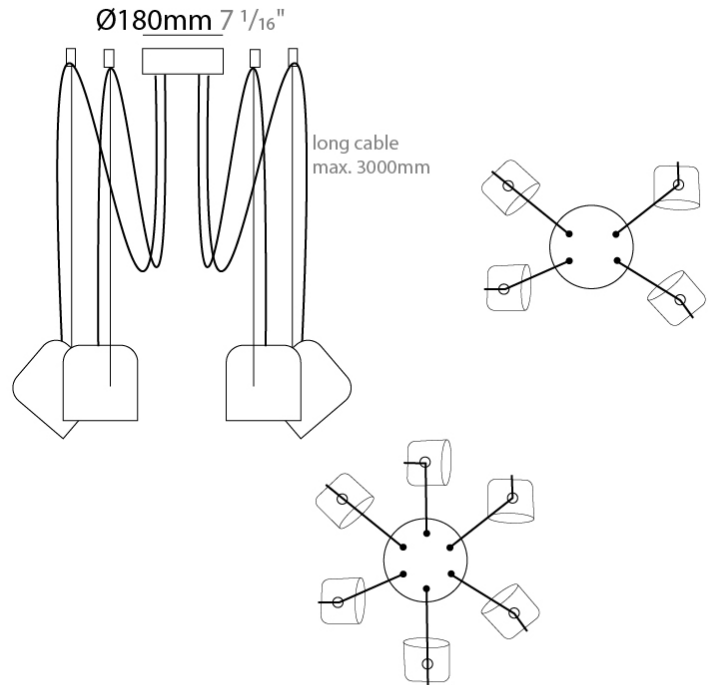

PACO SUSPENSION

D111013-

base number Finish
Options

1. To build a product code in our configurator select the specify button on the base model # product page
2. To build a manual product code on this datasheet choose from the options listed below in blue font and add the suffix to the base model #

GENERAL

Series: Paco
Partner: Ole
Division: Design
Installation: Suspension
Product Type: Pendant
Mounting Location: Ceiling
Light Distribution: Adjustable

PHYSICAL

Shape: Dome
Diameter (mm): 160
Diameter (in): 6 ⁵/₈
Height (mm): 140
Height (in): 5 ¹/₂
Max. Overall Height (mm): 3140
Max. Overall Height (in): 123 ⁵/₈
Weight (kg): 4.8
Weight (lbs): 10.58
Diffuser:rylic - Satin
Fixture Finish: [WHi / MBK / MWH](#)
Fixture Material: Metal
Cable Details: 3000mm Cable

ELECTRICAL

Number of Lamps: 4
Lamp Type: LED Retrofit
Lamp Shape: MR16
Bulb Included: Bulb Not Included
Max. Wattage Per Lamp (W): 7
Lamp Base: GU10
Input Voltage (V): 120

LED

OPTICAL

Adjustability: Tilting and rotating

RATINGS AND CERTIFICATIONS

Certified By: Certified for North American Standards
IP rating: IP20

PROJECT _____
TYPE _____
SPECIFIER _____
QUANTITY _____
DATE _____