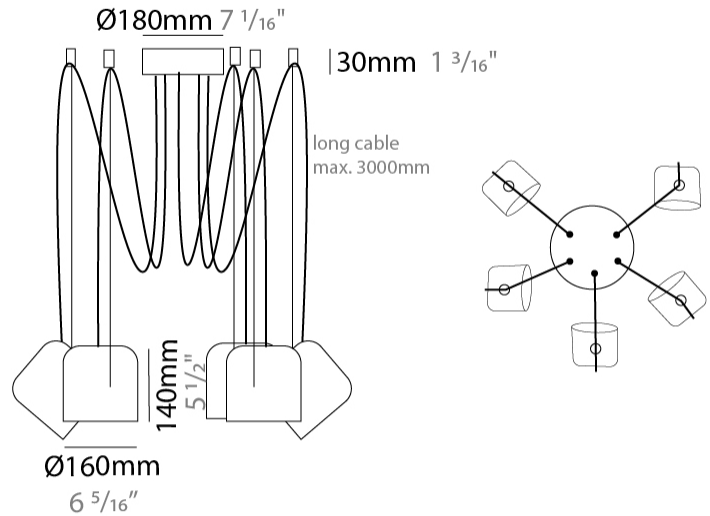

PROJECT _____
TYPE _____
SPECIFIER _____
QUANTITY _____
DATE _____

PACO SUSPENSION

D111014-

base number _____
Finish _____
Options _____

1. To build a product code in our configurator select the specify button on the base model # product page
2. To build a manual product code on this datasheet choose from the options listed below in blue font and add the suffix to the base model #

GENERAL

Series: Paco _____
Partner: Ole _____
Division: Design _____
Installation: Suspension _____
Product Type: Pendant _____
Mounting Location: Ceiling _____
Light Distribution: Adjustable _____

PHYSICAL

Shape: Dome _____
Diameter (mm): 160 _____
Diameter (in): 6 5/16 _____
Height (mm): 140 _____
Height (in): 5 1/2 _____
Max. Overall Height (mm): 3140 _____
Max. Overall Height (in): 123 5/8 _____
Weight (kg): 5.4 _____
Weight (lbs): 11.91 _____
Diffuser:rylic - Satin _____
[Fixture Finish: WHi / MBK / MWH](#) _____
Fixture Material: Metal _____
Cable Details: 3000mm Cable _____

ELECTRICAL

Number of Lamps: 5 _____
Lamp Type: LED Retrofit _____
Lamp Shape: MR16 _____
Bulb Included: Bulb Not Included _____
Max. Wattage Per Lamp (W): 7 _____
Lamp Base: GU10 _____
Input Voltage (V): 120 _____

LED

OPTICAL

Adjustability: Tilting and rotating _____

RATINGS AND CERTIFICATIONS

Certified By: Certified for North American Standards _____
IP rating: IP20 _____