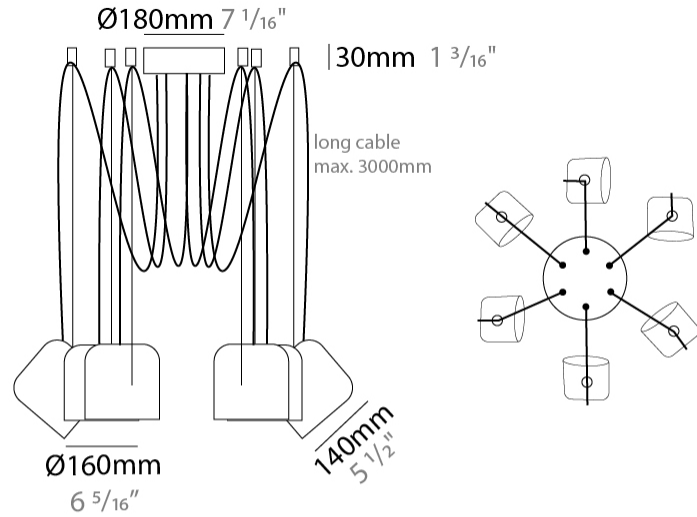

PROJECT _____
TYPE _____
SPECIFIER _____
QUANTITY _____
DATE _____

PACO SUSPENSION

D111015-

base number Finish
Options

1. To build a product code in our configurator select the specify button on the base model # product page
2. To build a manual product code on this datasheet choose from the options listed below in blue font and add the suffix to the base model #

GENERAL

Series: Paco
Brand: Ole
Division: Design
Mounting Type: Suspension
Mounting Location: Ceiling
Subcategory: Pendant

PHYSICAL

Shape: Dome
Diameter (mm): 160
Diameter (in): 6 ⁵/₁₆
Height (mm): 140
Height (in): 5 ¹/₂
Max. Overall Height (mm): 3140
Max. Overall Height (in): 123 ⁵/₈
Light Distribution: Direct
Weight (kg): 6
Weight (lbs): 13.23
Diffuser:rylic - Satin
Fixture Finish: [WHi](#) / [MBK](#) / [MWH](#)
Fixture Material: Metal
Cable Details: 3000mm Cable

ELECTRICAL

Number of Lamps: 6
Lamp Type: LED Retrofit
Lamp Shape: MR16
Bulb Included: Bulb Not Included
Max. Wattage Per Lamp (W): 7
Lamp Base: GU10
Input Voltage (V): 120

LED

OPTICAL

Adjustability: Tilting and rotating

RATINGS AND CERTIFICATIONS

Certified By: Certified for North American Standards
IP rating: IP20