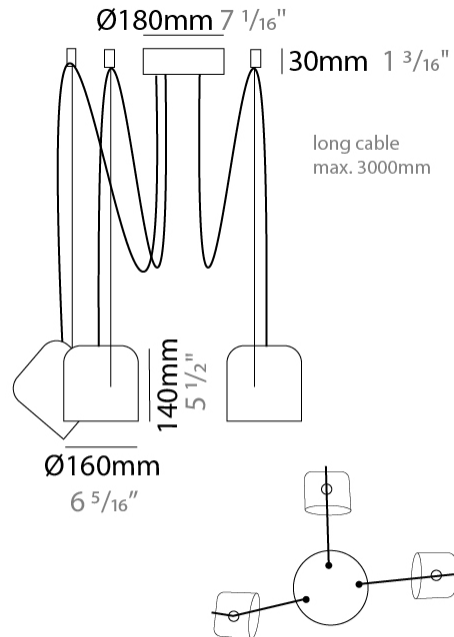

PROJECT _____
TYPE _____
SPECIFIER _____
QUANTITY _____
DATE _____

PACO SUSPENSION

D111012-

base number _____
Finish _____
Options _____

1. To build a product code in our configurator select the specify button on the base model # product page
2. To build a manual product code on this datasheet choose from the options listed below in blue font and add the suffix to the base model #

GENERAL

Series: Paco _____
Partner: Ole _____
Division: Design _____
Installation: Suspension _____
Product Type: Pendant _____
Mounting Location: Ceiling _____
Light Distribution: Adjustable _____

PHYSICAL

Shape: Dome _____
Diameter (mm): 160 _____
Diameter (in): 6 5/16 _____
Height (mm): 140 _____
Height (in): 5 1/2 _____
Max. Overall Height (mm): 3140 _____
Max. Overall Height (in): 123 5/8 _____
Weight (kg): 4.2 _____
Weight (lbs): 9.26 _____
Diffuser:rylic - Satin _____
Fixture Finish: [WHi / MBK / MWH](#) _____
Fixture Material: Metal _____
Cable Details: 3000mm Cable _____

ELECTRICAL

Number of Lamps: 3 _____
Lamp Type: LED Retrofit _____
Lamp Shape: MR16 _____
Bulb Included: Bulb Not Included _____
Max. Wattage Per Lamp (W): 7 _____
Lamp Base: GU10 _____
Input Voltage (V): 120 _____

LED

OPTICAL

Adjustability: Tilting and rotating _____

RATINGS AND CERTIFICATIONS

Certified By: Certified for North American Standards _____
IP rating: IP20 _____