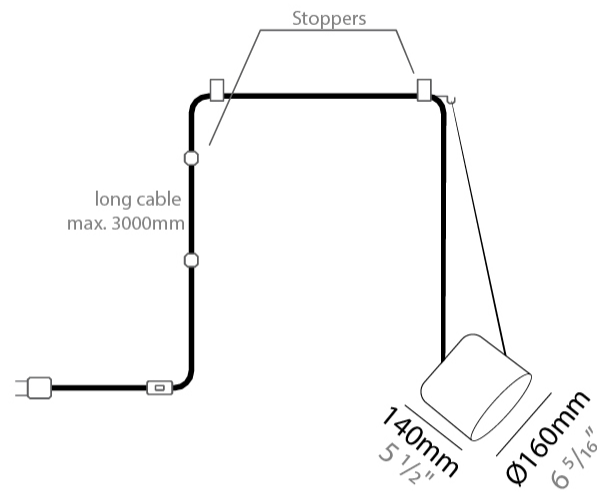

PACO SUSPENSION

D111010-

base number _____
Finish _____
Options _____

1. To build a product code in our configurator select the specify button on the base model # product page
2. To build a manual product code on this datasheet choose from the options listed below in blue font and add the suffix to the base model #

GENERAL

Series: Paco _____
Partner: Ole _____
Division: Design _____
Installation: Suspension _____
Product Type: Pendant _____
Mounting Location: Ceiling _____
Light Distribution: Adjustable _____

PHYSICAL

Shape: Dome _____
Diameter (mm): 160 _____
Diameter (in): 6 5/16 _____
Height (mm): 140 _____
Height (in): 5 1/2 _____
Max. Overall Height (mm): 3140 _____
Max. Overall Height (in): 123 5/8 _____
Weight (kg): 2 _____
Weight (lbs): 4.41 _____
Diffuser: Arylic - Satin _____
Fixture Finish: [WHi / MBK / MWH](#) _____
Fixture Material: Metal _____
Cable Details: 3000mm Cable _____

ELECTRICAL

Number of Lamps: 1 _____
Lamp Type: LED Retrofit _____
Lamp Shape: MR16 _____
Bulb Included: Bulb Not Included _____
Max. Wattage Per Lamp (W): 7 _____
Lamp Base: GU10 _____
Input Voltage (V): 120 _____

LED

OPTICAL

Adjustability: Tilting and rotating _____

RATINGS AND CERTIFICATIONS

Certified By: Certified for North American Standards _____
IP rating: IP20 _____