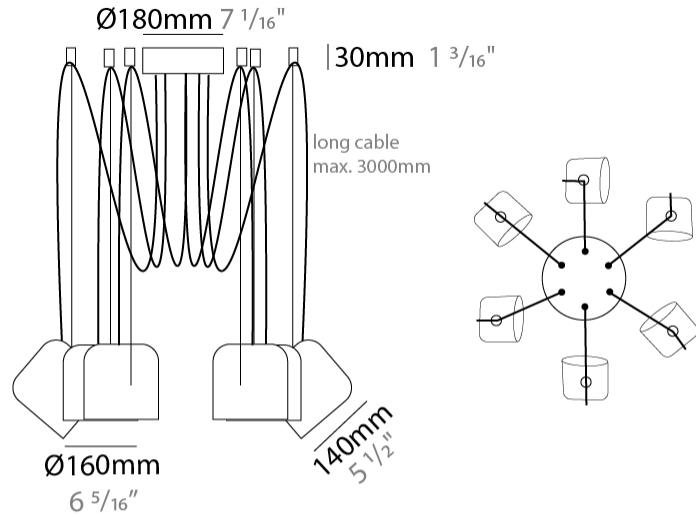

PROJECT	_____
TYPE	_____
SPECIFIER	_____
QUANTITY	_____
DATE	_____

PACO SUSPENSION

D111015-

base number Finish
Options

1. To build a product code in our configurator select the specify button on the base model # product page
2. To build a manual product code on this datasheet choose from the options listed below in blue font and add the suffix to the base model #

GENERAL

Series: Paco
Brand: Ole
Division: Design
Mounting Type: Suspension
Mounting Location: Ceiling
Subcategory: Pendant

PHYSICAL

Shape: Dome
Diameter (mm): 160
Diameter (in): 6 ⁵/₁₆
Height (mm): 140
Height (in): 5 ¹/₂
Max. Overall Height (mm): 3140
Max. Overall Height (in): 123 ⁵/₈
Light Distribution: Direct
Weight (kg): 6
Weight (lbs): 13.23
Diffuser:rylic - Satin
[Fixture Finish: WHi / MBK / MWH](#)
Fixture Material: Metal
Cable Details: 3000mm Cable

ELECTRICAL

Number of Lamps: 6
Lamp Type: LED Retrofit
Lamp Shape: MR16
Bulb Included: Bulb Not Included
Max. Wattage Per Lamp (W): 7
Lamp Base: GU10
Input Voltage (V): 120

LED

OPTICAL

Adjustability: Tilting and rotating

RATINGS AND CERTIFICATIONS

Certified By: Certified for North American Standards
IP rating: IP20