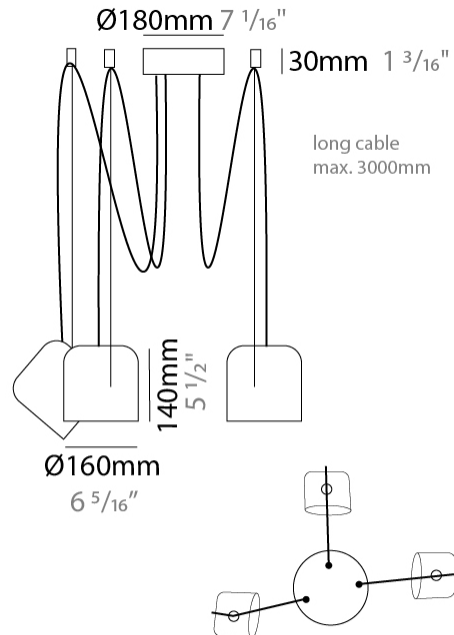

PROJECT _____
TYPE _____
SPECIFIER _____
QUANTITY _____
DATE _____

PACO SUSPENSION

D111012-

base number _____
Finish _____
Options _____

1. To build a product code in our configurator select the specify button on the base model # product page
2. To build a manual product code on this datasheet choose from the options listed below in blue font and add the suffix to the base model #

GENERAL

Series: Paco _____
Brand: Ole _____
Division: Design _____
Mounting Type: Suspension _____
Mounting Location: Ceiling _____
Subcategory: Pendant _____

PHYSICAL

Shape: Dome _____
Diameter (mm): 160 _____
Diameter (in): 6 5/16 _____
Height (mm): 140 _____
Height (in): 5 1/2 _____
Max. Overall Height (mm): 3140 _____
Max. Overall Height (in): 123 5/8 _____
Light Distribution: Direct _____
Weight (kg): 4.2 _____
Weight (lbs): 9.26 _____
Diffuser:rylic - Satin _____
Fixture Finish: [WHi / MBK / MWH](#) _____
Fixture Material: Metal _____
Cable Details: 3000mm Cable _____

ELECTRICAL

Number of Lamps: 3 _____
Lamp Type: LED Retrofit _____
Lamp Shape: MR16 _____
Bulb Included: Bulb Not Included _____
Max. Wattage Per Lamp (W): 7 _____
Lamp Base: GU10 _____
Input Voltage (V): 120 _____

LED

OPTICAL

Adjustability: Tilting and rotating _____

RATINGS AND CERTIFICATIONS

Certified By: Certified for North American Standards _____
IP rating: IP20 _____