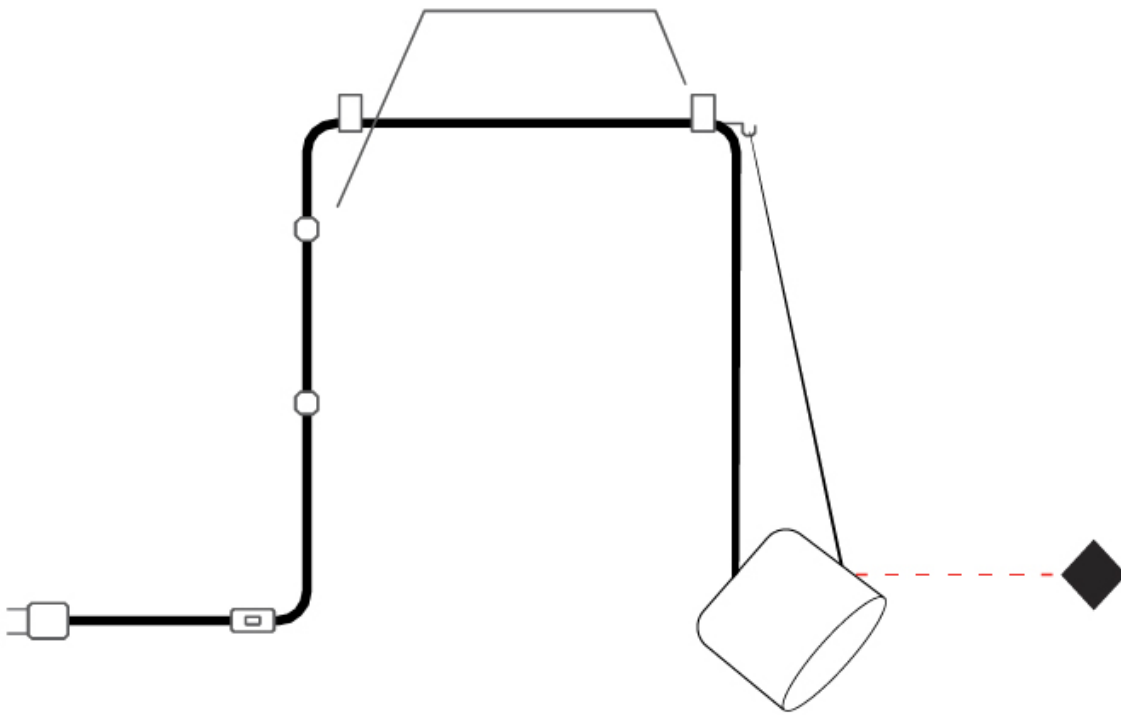

PACO SUSPENSION

D111010-

PROJECT	_____
TYPE	_____
SPECIFIER	_____
QUANTITY	_____
DATE	_____

D