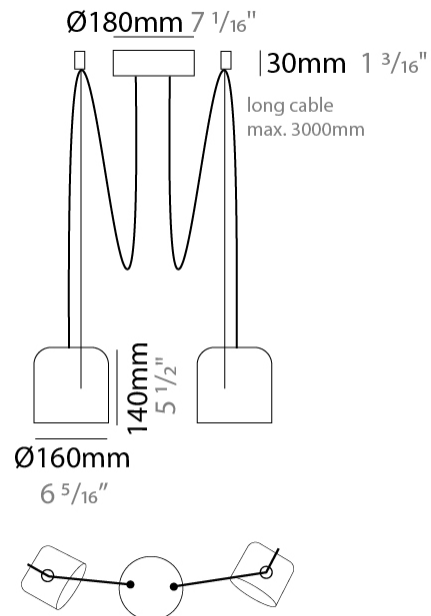

PROJECT	_____
TYPE	_____
SPECIFIER	_____
QUANTITY	_____
DATE	_____

PACO SUSPENSION

D111011-

base number   Finish
Options

1. To build a product code in our configurator select the specify button on the base model # product page
2. To build a manual product code on this datasheet choose from the options listed below in blue font and add the suffix to the base model #

GENERAL

Series: Paco _____
Brand: Ole _____
Division: Design _____
Mounting Type: Suspension _____
Mounting Location: Ceiling _____
Subcategory: Pendant _____

PHYSICAL

Shape: Dome _____
Diameter (mm): 160 _____
Diameter (in): 6 5/16 _____
Height (mm): 140 _____
Height (in): 5 1/2 _____
Max. Overall Height (mm): 3140 _____
Max. Overall Height (in): 123 5/8 _____
Light Distribution: Direct _____
Weight (kg): 3.6 _____
Weight (lbs): 7.94 _____
Diffuser:rylic - Satin _____
[Fixture Finish: WHi / MBK / MWH](#) _____
Fixture Material: Metal _____
Cable Details: 3000mm Cable _____

ELECTRICAL

Number of Lamps: 2 _____
Lamp Type: LED Retrofit _____
Lamp Shape: MR16 _____
Bulb Included: Bulb Not Included _____
Max. Wattage Per Lamp (W): 7 _____
Lamp Base: GU10 _____
Input Voltage (V): 120 _____

LED

OPTICAL

Adjustability: Tilting and rotating _____

RATINGS AND CERTIFICATIONS

Certified By: Certified for North American Standards _____
IP rating: IP20 _____