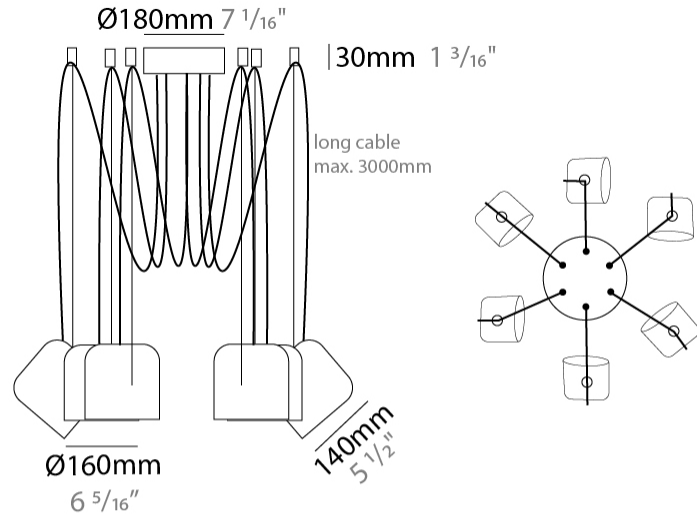

PROJECT	_____
TYPE	_____
SPECIFIER	_____
QUANTITY	_____
DATE	_____

PACO SUSPENSION

D111015-

base number Finish
Options

1. To build a product code in our configurator select the specify button on the base model # product page
2. To build a manual product code on this datasheet choose from the options listed below in blue font and add the suffix to the base model #

GENERAL

Series: Paco
Brand: Ole
Division: Design
Mounting Type: Suspension
Mounting Location: Ceiling
Subcategory: Pendant

PHYSICAL

Shape: Dome
Diameter (mm): 160
Diameter (in): 6 ⁵/₁₆
Height (mm): 140
Height (in): 5 ¹/₂
Max. Overall Height (mm): 3140
Max. Overall Height (in): 123 ⁵/₈
Light Distribution: Direct
Weight (kg): 6
Weight (lbs): 13.23
Diffuser:rylic - Satin
Fixture Finish: [WHi / MBK / MWH](#)
Fixture Material: Metal
Cable Details: 3000mm Cable

ELECTRICAL

Number of Lamps: 6
Lamp Type: LED Retrofit
Lamp Shape: MR16
Bulb Included: Bulb Not Included
Max. Wattage Per Lamp (W): 7
Lamp Base: GU10
Input Voltage (V): 120

LED

OPTICAL

Adjustability: Tilting and rotating

RATINGS AND CERTIFICATIONS

Certified By: Certified for North American Standards
IP rating: IP20