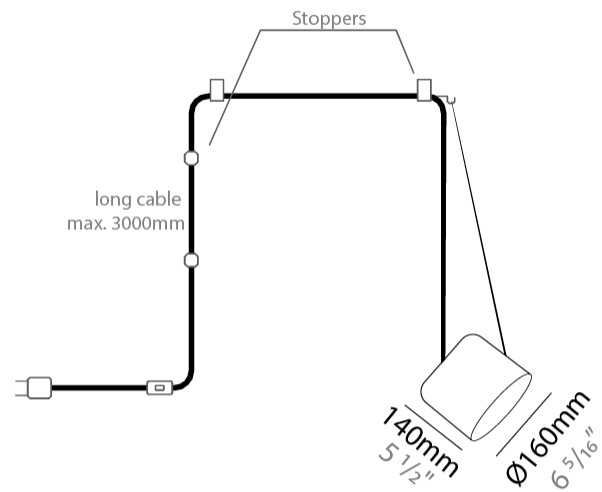

PROJECT	_____
TYPE	_____
SPECIFIER	_____
QUANTITY	_____
DATE	_____

PACO SUSPENSION

D111010-

base number   Finish
Options

1. To build a product code in our configurator select the specify button on the base model # product page
2. To build a manual product code on this datasheet choose from the options listed below in blue font and add the suffix to the base model #

GENERAL

Series: Paco _____
Brand: Ole _____
Division: Design _____
Mounting Type: Suspension _____
Mounting Location: Ceiling _____
Subcategory: Pendant _____

PHYSICAL

Shape: Dome _____
Diameter (mm): 160 _____
Diameter (in): 6 5/16 _____
Height (mm): 140 _____
Height (in): 5 1/2 _____
Max. Overall Height (mm): 3140 _____
Max. Overall Height (in): 123 5/8 _____
Light Distribution: Direct _____
Weight (kg): 2 _____
Weight (lbs): 4.41 _____
Diffuser:rylic - Satin _____
[Fixture Finish: WHi / MBK / MWH](#) _____
Fixture Material: Metal _____
Cable Details: 3000mm Cable _____

ELECTRICAL

Number of Lamps: 1 _____
Lamp Type: LED Retrofit _____
Lamp Shape: MR16 _____
Bulb Included: Bulb Not Included _____
Max. Wattage Per Lamp (W): 7 _____
Lamp Base: GU10 _____
Input Voltage (V): 120 _____

LED

OPTICAL

Adjustability: Tilting and rotating _____

RATINGS AND CERTIFICATIONS

Certified By: Certified for North American Standards _____
IP rating: IP20 _____