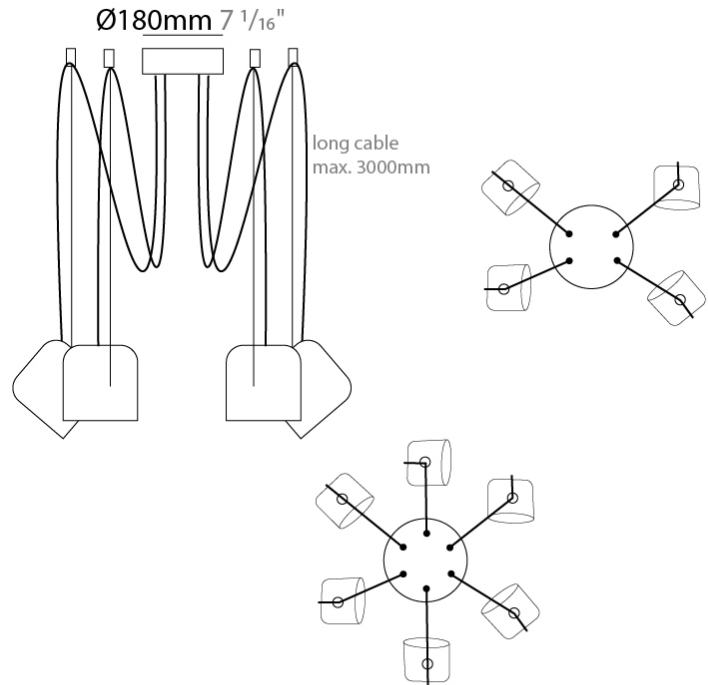

PACO SUSPENSION

D111013-

base number   Finish
Options

1. To build a product code in our configurator select the specify button on the base model # product page
2. To build a manual product code on this datasheet choose from the options listed below in blue font and add the suffix to the base model #

GENERAL

Series: Paco _____
Brand: Ole _____
Division: Design _____
Mounting Type: Suspension _____
Mounting Location: Ceiling _____
Subcategory: Pendant _____

PHYSICAL

Shape: Dome _____
Diameter (mm): 160 _____
Diameter (in): 6 5/16 _____
Height (mm): 140 _____
Height (in): 5 1/2 _____
Max. Overall Height (mm): 3140 _____
Max. Overall Height (in): 123 5/8 _____
Light Distribution: Direct _____
Weight (kg): 4.8 _____
Weight (lbs): 10.58 _____
Diffuser:rylic - Satin _____
Fixture Finish: [WHi / MBK / MWH](#) _____
Fixture Material: Metal _____
Cable Details: 3000mm Cable _____

ELECTRICAL

Number of Lamps: 4 _____
Lamp Type: LED Retrofit _____
Lamp Shape: MR16 _____
Bulb Included: Bulb Not Included _____
Max. Wattage Per Lamp (W): 7 _____
Lamp Base: GU10 _____
Input Voltage (V): 120 _____

LED

OPTICAL

Adjustability: Tilting and rotating _____

RATINGS AND CERTIFICATIONS

Certified By: Certified for North American Standards _____
IP rating: IP20 _____