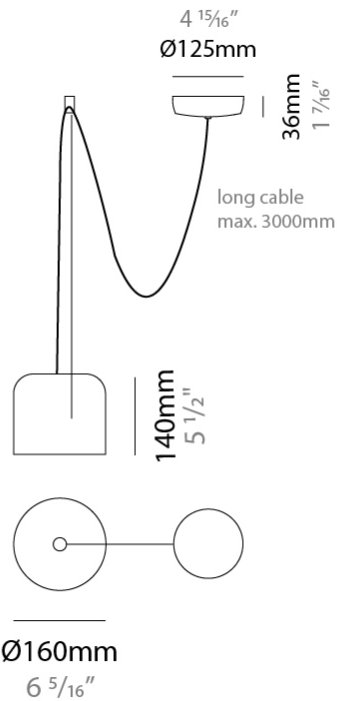

PROJECT	
TYPE	
SPECIFIER	
QUANTITY	
DATE	

PACO SUSPENSION

D111009-

base number Finish
Options

1. To build a product code in our configurator select the specify button on the base model # product page
2. To build a manual product code on this datasheet choose from the options listed below in blue font and add the suffix to the base model #

GENERAL

Series: Paco
Brand: Ole
Division: Design
Mounting Type: Suspension
Mounting Location: Ceiling
Subcategory: Pendant

PHYSICAL

Shape: Dome
Diameter (mm): 160
Diameter (in): 6 5/16
Height (mm): 140
Height (in): 5 1/2
Max. Overall Height (mm): 3140
Max. Overall Height (in): 123 5/8
Light Distribution: Direct
Weight (kg): 2
Weight (lbs): 4.41
Diffuser:rylic - Satin
[Fixture Finish: WHi / MBK / MWH](#)
Fixture Material: Metal
Cable Details: 3000mm Cable

ELECTRICAL

Number of Lamps: 1
Lamp Type: LED Retrofit
Lamp Shape: MR16
Bulb Included: Bulb Not Included
Max. Wattage Per Lamp (W): 7
Lamp Base: GU10
Input Voltage (V): 120

LED

OPTICAL

Adjustability: Tilting and rotating

RATINGS AND CERTIFICATIONS

Certified By: Certified for North American Standards
IP rating: IP20