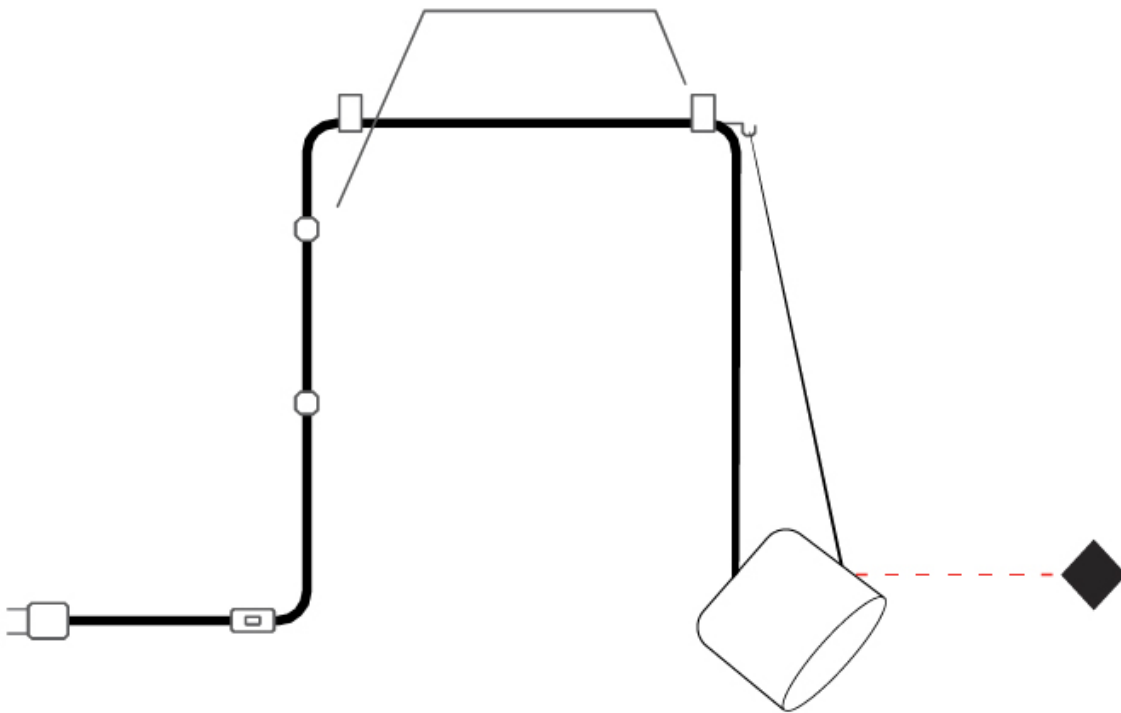

PACO SUSPENSION

D111010-

PROJECT
TYPE
SPECIFIER
QUANTITY
DATE

D