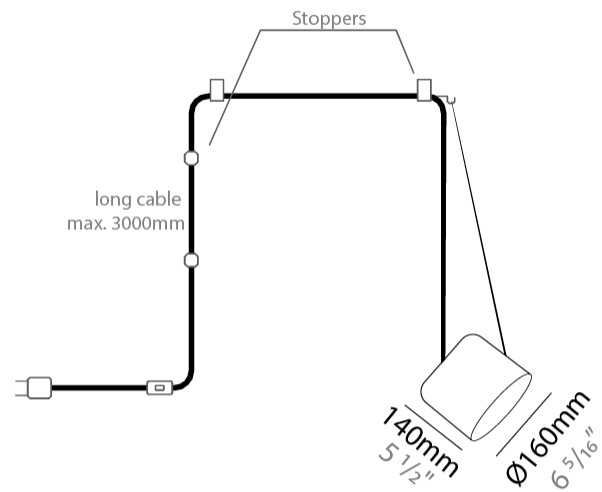

PACO SUSPENSION

D111010-

base number   Finish
Options

1. To build a product code in our configurator select the specify button on the base model # product page
2. To build a manual product code on this datasheet choose from the options listed below in blue font and add the suffix to the base model #

GENERAL

Series: Paco _____
Brand: Ole _____
Division: Design _____
Mounting Type: Suspension _____
Mounting Location: Ceiling _____
Subcategory: Pendant _____

PHYSICAL

Shape: Dome _____
Diameter (mm): 160 _____
Diameter (in): 6 5/16 _____
Height (mm): 140 _____
Height (in): 5 1/2 _____
Max. Overall Height (mm): 3140 _____
Max. Overall Height (in): 123 5/8 _____
Light Distribution: Direct _____
Weight (kg): 2 _____
Weight (lbs): 4.41 _____
Diffuser: Arylic - Satin _____
Fixture Finish: [WHI / MBK / MWH](#) _____
Fixture Material: Metal _____
Cable Details: 3000mm Cable _____

ELECTRICAL

Number of Lamps: 1 _____
Lamp Type: LED Retrofit _____
Lamp Shape: MR16 _____
Bulb Included: Bulb Not Included _____
Max. Wattage Per Lamp (W): 7 _____
Lamp Base: GU10 _____
Input Voltage (V): 120 _____

LED

OPTICAL

Adjustability: Tilting and rotating _____

RATINGS AND CERTIFICATIONS

Certified By: Certified for North American Standards _____
IP rating: IP20 _____