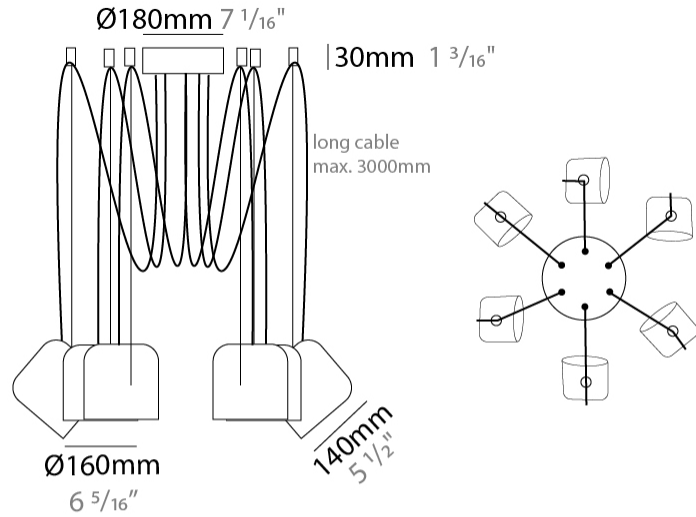

PROJECT	_____
TYPE	_____
SPECIFIER	_____
QUANTITY	_____
DATE	_____

PACO SUSPENSION

D111015-

base number Finish
Options

1. To build a product code in our configurator select the specify button on the base model # product page
2. To build a manual product code on this datasheet choose from the options listed below in blue font and add the suffix to the base model #

GENERAL

Series: Paco
Brand: Ole
Division: Design
Mounting Type: Suspension
Mounting Location: Ceiling
Subcategory: Pendant

PHYSICAL

Shape: Dome
Diameter (mm): 160
Diameter (in): 6 5/16
Height (mm): 140
Height (in): 5 1/2
Max. Overall Height (mm): 3140
Max. Overall Height (in): 123 5/8
Light Distribution: Direct
Weight (kg): 6
Weight (lbs): 13.23
Diffuser:rylic - Satin
Fixture Finish: [WHi / MBK / MWH](#)
Fixture Material: Metal
Cable Details: 3000mm Cable

ELECTRICAL

Number of Lamps: 6
Lamp Type: LED Retrofit
Lamp Shape: MR16
Bulb Included: Bulb Not Included
Max. Wattage Per Lamp (W): 7
Lamp Base: GU10
Input Voltage (V): 120

LED

OPTICAL

Adjustability: Tilting and rotating

RATINGS AND CERTIFICATIONS

Certified By: Certified for North American Standards
IP rating: IP20