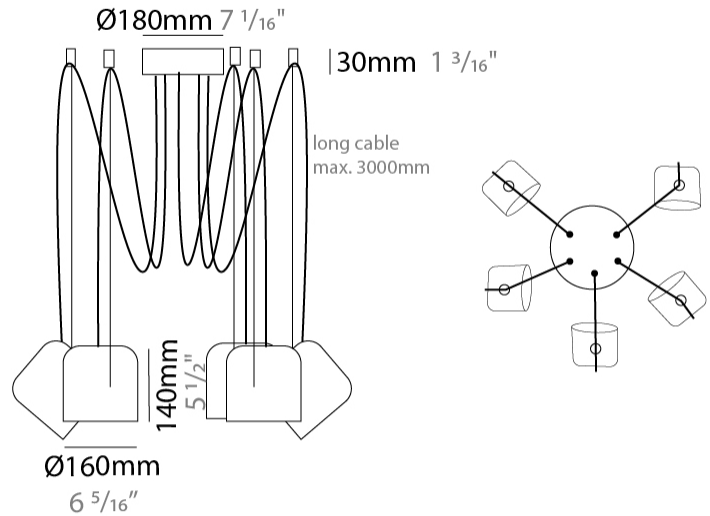

PROJECT	_____
TYPE	_____
SPECIFIER	_____
QUANTITY	_____
DATE	_____

PACO SUSPENSION

D111014-

base number Finish
Options

1. To build a product code in our configurator select the specify button on the base model # product page
2. To build a manual product code on this datasheet choose from the options listed below in blue font and add the suffix to the base model #

GENERAL

Series: Paco
Brand: Ole
Division: Design
Mounting Type: Suspension
Mounting Location: Ceiling
Subcategory: Pendant

PHYSICAL

Shape: Dome
Diameter (mm): 160
Diameter (in): 6 5/16
Height (mm): 140
Height (in): 5 1/2
Max. Overall Height (mm): 3140
Max. Overall Height (in): 123 5/8
Light Distribution: Direct
Weight (kg): 5.4
Weight (lbs): 11.91
Diffuser:rylic - Satin
[Fixture Finish: WHi / MBK / MWH](#)
Fixture Material: Metal
Cable Details: 3000mm Cable

ELECTRICAL

Number of Lamps: 5
Lamp Type: LED Retrofit
Lamp Shape: MR16
Bulb Included: Bulb Not Included
Max. Wattage Per Lamp (W): 7
Lamp Base: GU10
Input Voltage (V): 120

LED

OPTICAL

Adjustability: Tilting and rotating

RATINGS AND CERTIFICATIONS

Certified By: Certified for North American Standards
IP rating: IP20