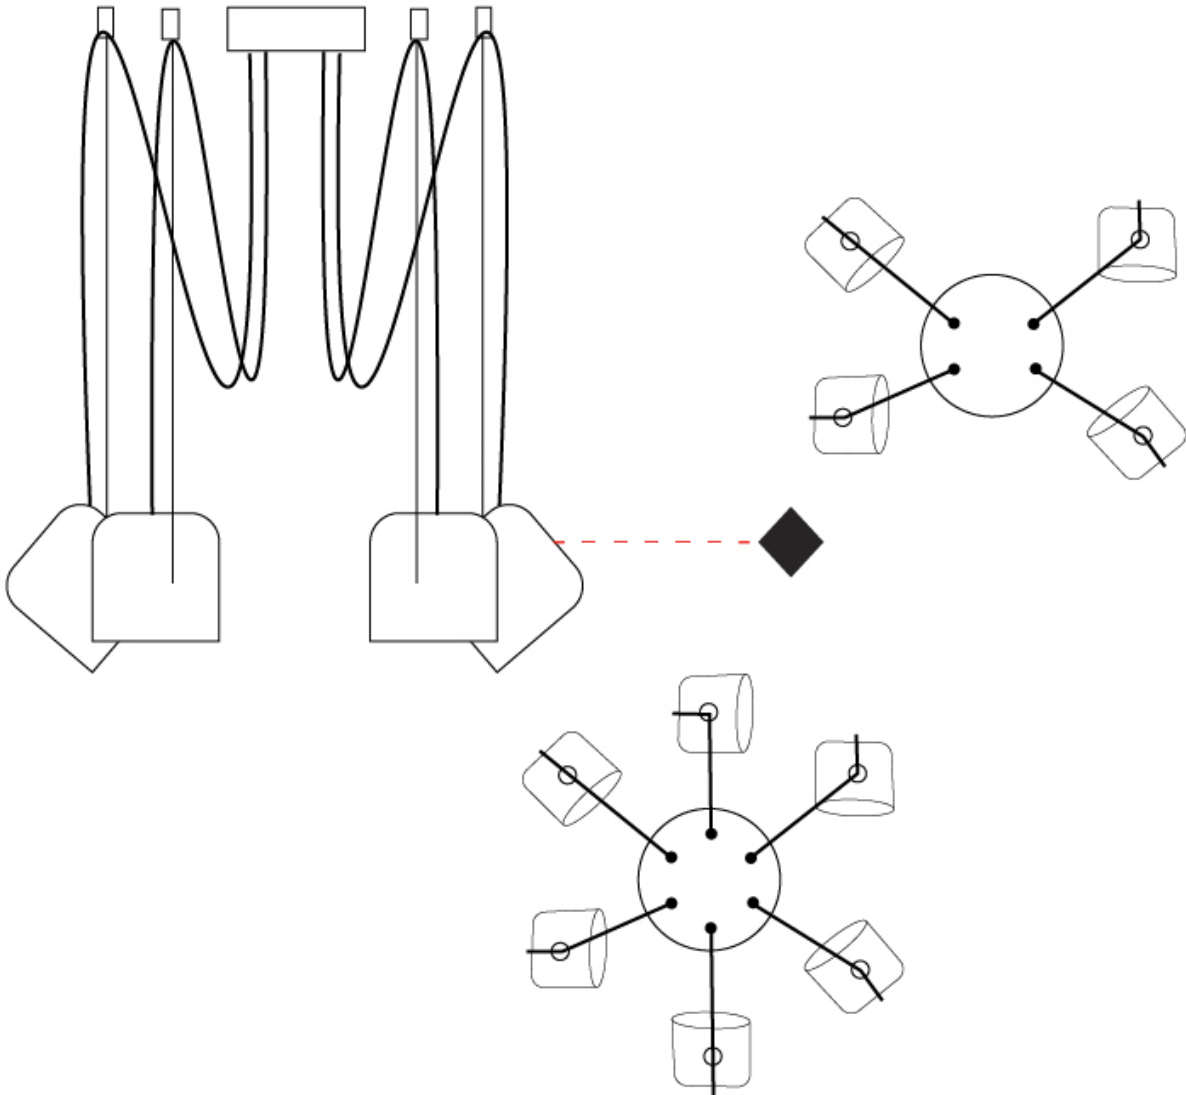

PACO SUSPENSION

D111013-

PROJECT	_____
TYPE	_____
SPECIFIER	_____
QUANTITY	_____
DATE	_____

D