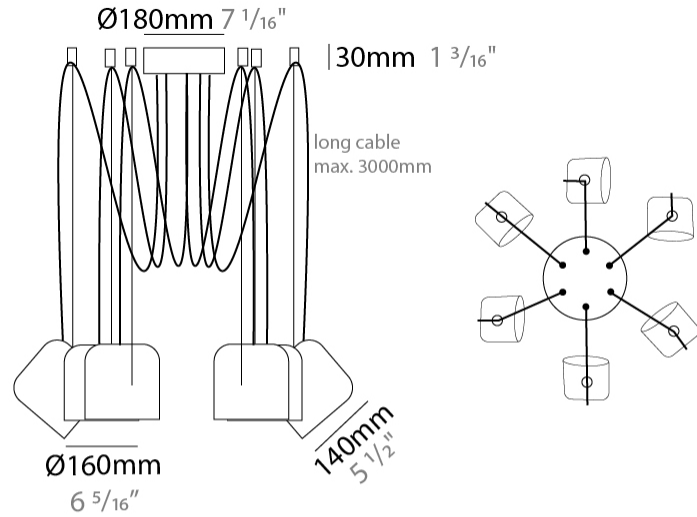

PROJECT _____
TYPE _____
SPECIFIER _____
QUANTITY _____
DATE _____

PACO SUSPENSION

D111015-

base number Finish
Options

1. To build a product code in our configurator select the specify button on the base model # product page
2. To build a manual product code on this datasheet choose from the options listed below in blue font and add the suffix to the base model #

GENERAL

Series: Paco
Brand: Ole
Division: Design
Mounting Type: Suspension
Mounting Location: Ceiling
Subcategory: Pendant

PHYSICAL

Shape: Dome
Diameter (mm): 160
Diameter (in): 6 ⁵/₁₆
Height (mm): 140
Height (in): 5 ¹/₂
Max. Overall Height (mm): 3140
Max. Overall Height (in): 123 ⁵/₈
Light Distribution: Direct
Weight (kg): 6
Weight (lbs): 13.23
Diffuser:rylic - Satin
Fixture Finish: [WHi / MBK / MWH](#)
Fixture Material: Metal
Cable Details: 3000mm Cable

ELECTRICAL

Number of Lamps: 6
Lamp Type: LED Retrofit
Lamp Shape: MR16
Bulb Included: Bulb Not Included
Max. Wattage Per Lamp (W): 7
Lamp Base: GU10
Input Voltage (V): 120

LED

OPTICAL

Adjustability: Tilting and rotating

RATINGS AND CERTIFICATIONS

Certified By: Certified for North American Standards
IP rating: IP20