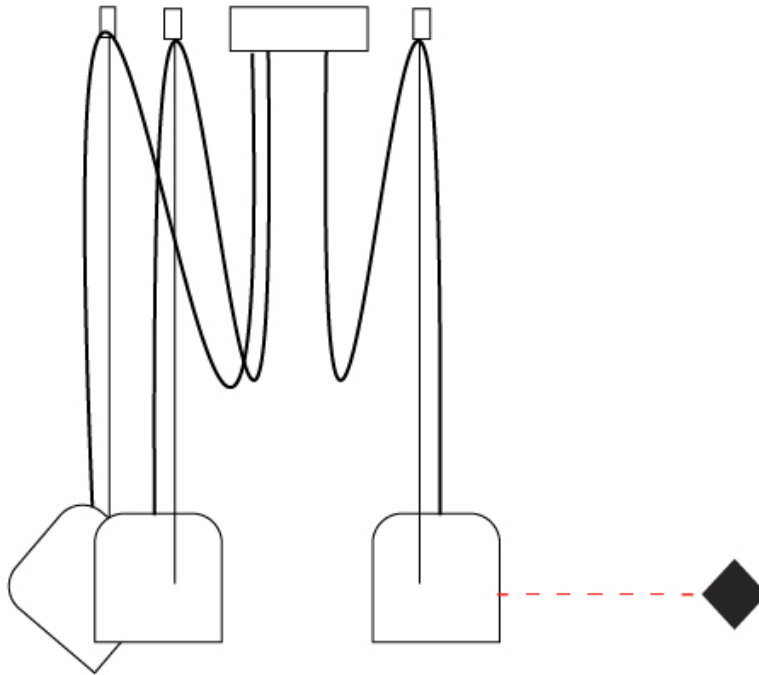

PACO SUSPENSION

D111012-

PROJECT

TYPE

SPECIFIER

QUANTITY

DATE

D