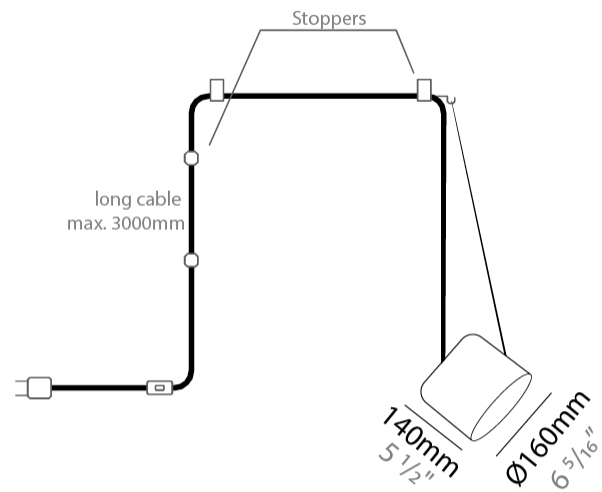

PACO SUSPENSION

D111010-

base number   Finish
Options

1. To build a product code in our configurator select the specify button on the base model # product page
2. To build a manual product code on this datasheet choose from the options listed below in blue font and add the suffix to the base model #

GENERAL

Series: Paco _____
Brand: Ole _____
Division: Design _____
Mounting Type: Suspension _____
Mounting Location: Ceiling _____
Subcategory: Pendant _____

PHYSICAL

Shape: Dome _____
Diameter (mm): 160 _____
Diameter (in): 6 5/16 _____
Height (mm): 140 _____
Height (in): 5 1/2 _____
Max. Overall Height (mm): 3140 _____
Max. Overall Height (in): 123 5/8 _____
Light Distribution: Direct _____
Weight (kg): 2 _____
Weight (lbs): 4.41 _____
Diffuser: Arylic - Satin _____
Fixture Finish: [WHi / MBK / MWH](#) _____
Fixture Material: Metal _____
Cable Details: 3000mm Cable _____

ELECTRICAL

Number of Lamps: 1 _____
Lamp Type: LED Retrofit _____
Lamp Shape: MR16 _____
Bulb Included: Bulb Not Included _____
Max. Wattage Per Lamp (W): 7 _____
Lamp Base: GU10 _____
Input Voltage (V): 120 _____

LED

OPTICAL

Adjustability: Tilting and rotating _____

RATINGS AND CERTIFICATIONS

Certified By: Certified for North American Standards _____
IP rating: IP20 _____