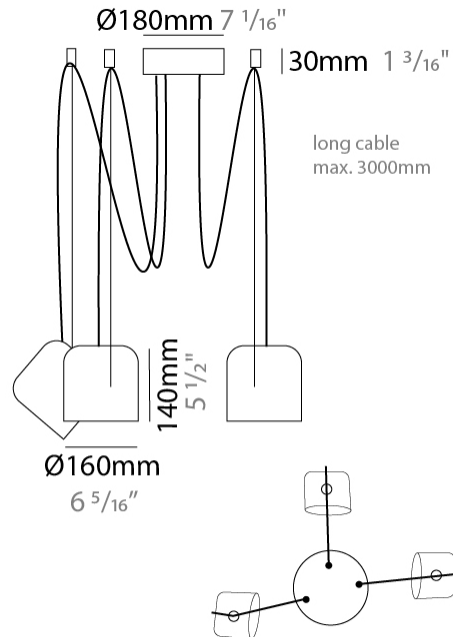

PACO SUSPENSION

D111012-

base number Finish
Options

1. To build a product code in our configurator select the specify button on the base model # product page
2. To build a manual product code on this datasheet choose from the options listed below in blue font and add the suffix to the base model #

GENERAL

Series: Paco
Brand: Ole
Division: Design
Mounting Type: Suspension
Mounting Location: Ceiling
Subcategory: Pendant

PHYSICAL

Shape: Dome
Diameter (mm): 160
Diameter (in): 6 5/16
Height (mm): 140
Height (in): 5 1/2
Max. Overall Height (mm): 3140
Max. Overall Height (in): 123 5/8
Light Distribution: Direct
Weight (kg): 4.2
Weight (lbs): 9.26
Diffuser:rylic - Satin
[Fixture Finish: WHi / MBK / MWH](#)
Fixture Material: Metal
Cable Details: 3000mm Cable

ELECTRICAL

Number of Lamps: 3
Lamp Type: LED Retrofit
Lamp Shape: MR16
Bulb Included: Bulb Not Included
Max. Wattage Per Lamp (W): 7
Lamp Base: GU10
Input Voltage (V): 120

LED

OPTICAL

Adjustability: Tilting and rotating

RATINGS AND CERTIFICATIONS

Certified By: Certified for North American Standards
IP rating: IP20

PROJECT _____
TYPE _____
SPECIFIER _____
QUANTITY _____
DATE _____