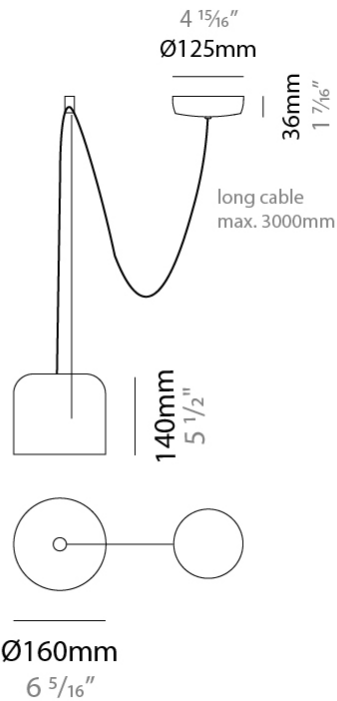

PROJECT	_____
TYPE	_____
SPECIFIER	_____
QUANTITY	_____
DATE	_____

PACO SUSPENSION

D111009-

base number Finish
Options

1. To build a product code in our configurator select the specify button on the base model # product page
2. To build a manual product code on this datasheet choose from the options listed below in blue font and add the suffix to the base model #

GENERAL

Series: Paco
Brand: Ole
Division: Design
Mounting Type: Suspension
Mounting Location: Ceiling
Subcategory: Pendant

PHYSICAL

Shape: Dome
Diameter (mm): 160
Diameter (in): 6 5/16
Height (mm): 140
Height (in): 5 1/2
Max. Overall Height (mm): 3140
Max. Overall Height (in): 123 5/8
Light Distribution: Direct
Weight (kg): 2
Weight (lbs): 4.41
Diffuser:rylic - Satin
[Fixture Finish: WHi / MBK / MWH](#)
Fixture Material: Metal
Cable Details: 3000mm Cable

ELECTRICAL

Number of Lamps: 1
Lamp Type: LED Retrofit
Lamp Shape: MR16
Bulb Included: Bulb Not Included
Max. Wattage Per Lamp (W): 7
Lamp Base: GU10
Input Voltage (V): 120

LED

OPTICAL

Adjustability: Tilting and rotating

RATINGS AND CERTIFICATIONS

Certified By: Certified for North American Standards
IP rating: IP20