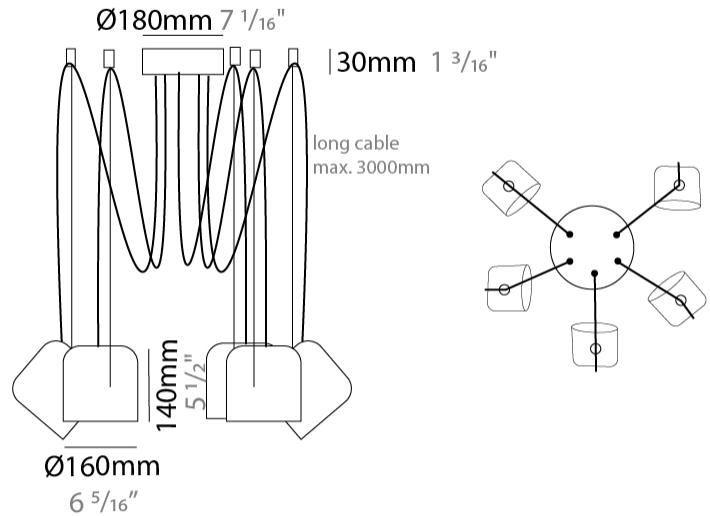

PACO SUSPENSION

D111014-

base number Finish
Options

PROJECT
TYPE
SPECIFIER
QUANTITY
DATE

1. To build a product code in our configurator select the specify button on the base model # product page
2. To build a manual product code on this datasheet choose from the options listed below in blue font and add the suffix to the base model #

GENERAL

Series: Paco
Brand: Ole
Division: Design
Mounting Type: Suspension
Mounting Location: Ceiling
Subcategory: Pendant

PHYSICAL

Shape: Dome
Diameter (mm): 160
Diameter (in): 6 5/16
Height (mm): 140
Height (in): 5 1/2
Max. Overall Height (mm): 3140
Max. Overall Height (in): 123 5/8
Light Distribution: Direct
Weight (kg): 5.4
Weight (lbs): 11.91
Diffuser:rylic - Satin
Fixture Finish: [WHi](#) / [MBK](#) / [MWH](#)
Fixture Material: Metal
Cable Details: 3000mm Cable

ELECTRICAL

Number of Lamps: 5
Lamp Type: LED Retrofit
Lamp Shape: MR16
Bulb Included: Bulb Not Included
Max. Wattage Per Lamp (W): 7
Lamp Base: GU10
Input Voltage (V): 120

LED

OPTICAL

Adjustability: Tilting and rotating

RATINGS AND CERTIFICATIONS

Certified By: Certified for North American Standards
IP rating: IP20