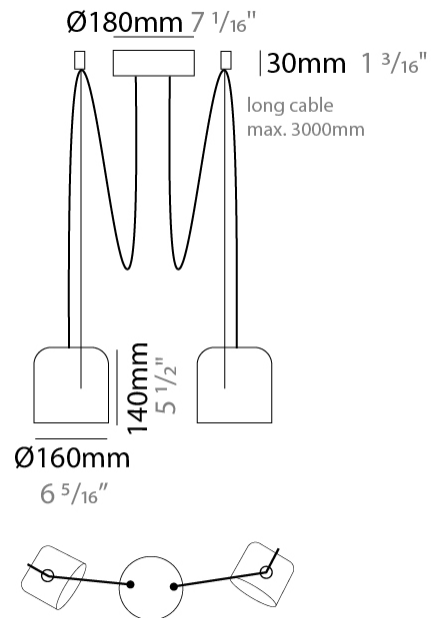

PROJECT	_____
TYPE	_____
SPECIFIER	_____
QUANTITY	_____
DATE	_____

PACO SUSPENSION

D111011-

base number   Finish
Options

1. To build a product code in our configurator select the specify button on the base model # product page
2. To build a manual product code on this datasheet choose from the options listed below in blue font and add the suffix to the base model #

GENERAL

Series: Paco
Brand: Ole
Division: Design
Mounting Type: Suspension
Mounting Location: Ceiling
Subcategory: Pendant

PHYSICAL

Shape: Dome
Diameter (mm): 160
Diameter (in): 6 5/16
Height (mm): 140
Height (in): 5 1/2
Max. Overall Height (mm): 3140
Max. Overall Height (in): 123 5/8
Light Distribution: Direct
Weight (kg): 3.6
Weight (lbs): 7.94
Diffuser:rylic - Satin
[Fixture Finish: WHi / MBK / MWH](#)
Fixture Material: Metal
Cable Details: 3000mm Cable

ELECTRICAL

Number of Lamps: 2
Lamp Type: LED Retrofit
Lamp Shape: MR16
Bulb Included: Bulb Not Included
Max. Wattage Per Lamp (W): 7
Lamp Base: GU10
Input Voltage (V): 120

LED

OPTICAL

Adjustability: Tilting and rotating

RATINGS AND CERTIFICATIONS

Certified By: Certified for North American Standards
IP rating: IP20