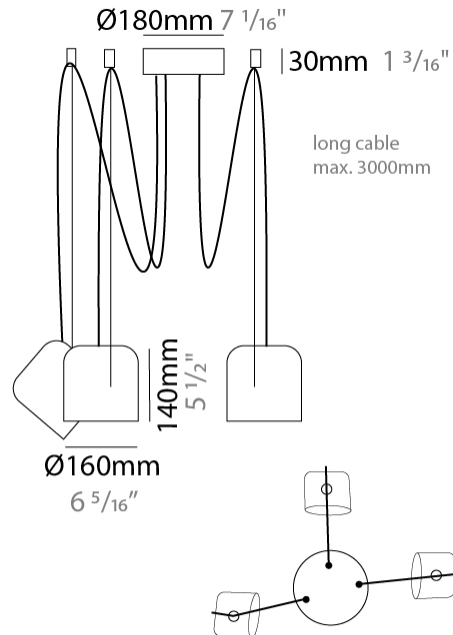

PROJECT _____
TYPE _____
SPECIFIER _____
QUANTITY _____
DATE _____

PACO SUSPENSION

D111012-

base number _____
Finish _____
Options _____

1. To build a product code in our configurator select the specify button on the base model # product page
2. To build a manual product code on this datasheet choose from the options listed below in blue font and add the suffix to the base model #

GENERAL

Series: Paco _____
Brand: Ole _____
Division: Design _____
Mounting Type: Suspension _____
Mounting Location: Ceiling _____
Subcategory: Pendant _____

PHYSICAL

Shape: Dome _____
Diameter (mm): 160 _____
Diameter (in): 6 5/16 _____
Height (mm): 140 _____
Height (in): 5 1/2 _____
Max. Overall Height (mm): 3140 _____
Max. Overall Height (in): 123 5/8 _____
Light Distribution: Direct _____
Weight (kg): 4.2 _____
Weight (lbs): 9.26 _____
Diffuser:rylic - Satin _____
Fixture Finish: [WHi / MBK / MWH](#) _____
Fixture Material: Metal _____
Cable Details: 3000mm Cable _____

ELECTRICAL

Number of Lamps: 3 _____
Lamp Type: LED Retrofit _____
Lamp Shape: MR16 _____
Bulb Included: Bulb Not Included _____
Max. Wattage Per Lamp (W): 7 _____
Lamp Base: GU10 _____
Input Voltage (V): 120 _____

LED

OPTICAL

Adjustability: Tilting and rotating _____

RATINGS AND CERTIFICATIONS

Certified By: Certified for North American Standards _____
IP rating: IP20 _____