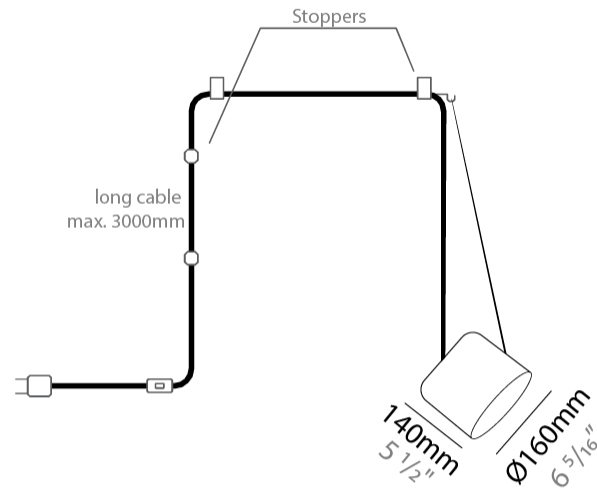

PROJECT _____
TYPE _____
SPECIFIER _____
QUANTITY _____
DATE _____

PACO SUSPENSION

D111010-

base number   Finish
Options

1. To build a product code in our configurator select the specify button on the base model # product page
2. To build a manual product code on this datasheet choose from the options listed below in blue font and add the suffix to the base model #

GENERAL

Series: Paco _____
Brand: Ole _____
Division: Design _____
Mounting Type: Suspension _____
Mounting Location: Ceiling _____
Subcategory: Pendant _____

PHYSICAL

Shape: Dome _____
Diameter (mm): 160 _____
Diameter (in): 6 5/16 _____
Height (mm): 140 _____
Height (in): 5 1/2 _____
Max. Overall Height (mm): 3140 _____
Max. Overall Height (in): 123 5/8 _____
Light Distribution: Direct _____
Weight (kg): 2 _____
Weight (lbs): 4.41 _____
Diffuser:rylic - Satin _____
Fixture Finish: [WHi / MBK / MWH](#) _____
Fixture Material: Metal _____
Cable Details: 3000mm Cable _____

ELECTRICAL

Number of Lamps: 1 _____
Lamp Type: LED Retrofit _____
Lamp Shape: MR16 _____
Bulb Included: Bulb Not Included _____
Max. Wattage Per Lamp (W): 7 _____
Lamp Base: GU10 _____
Input Voltage (V): 120 _____

LED

OPTICAL

Adjustability: Tilting and rotating _____

RATINGS AND CERTIFICATIONS

Certified By: Certified for North American Standards _____
IP rating: IP20 _____