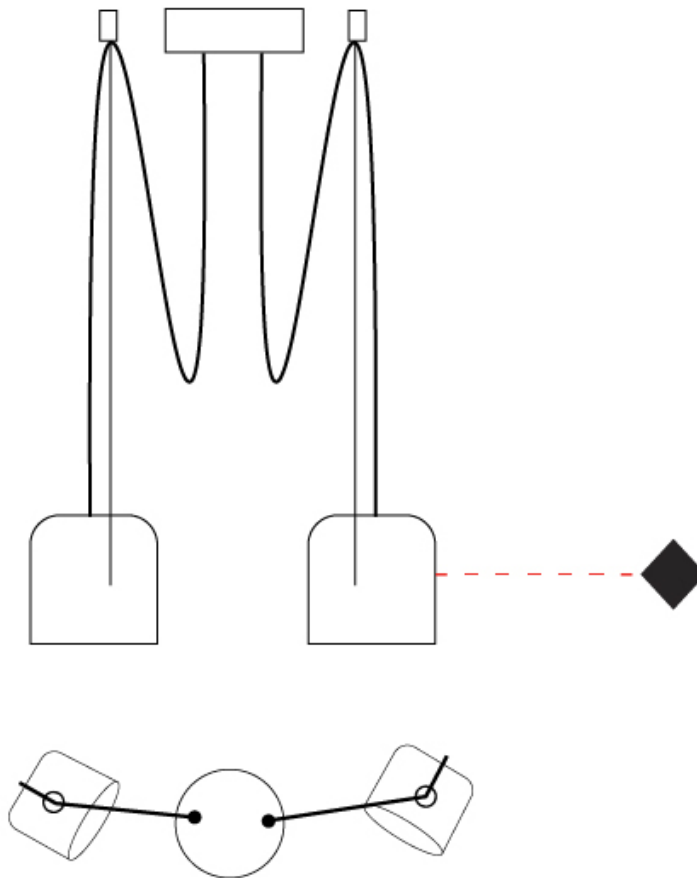

PACO SUSPENSION

D111011-

PROJECT
TYPE
SPECIFIER
QUANTITY
DATE

D