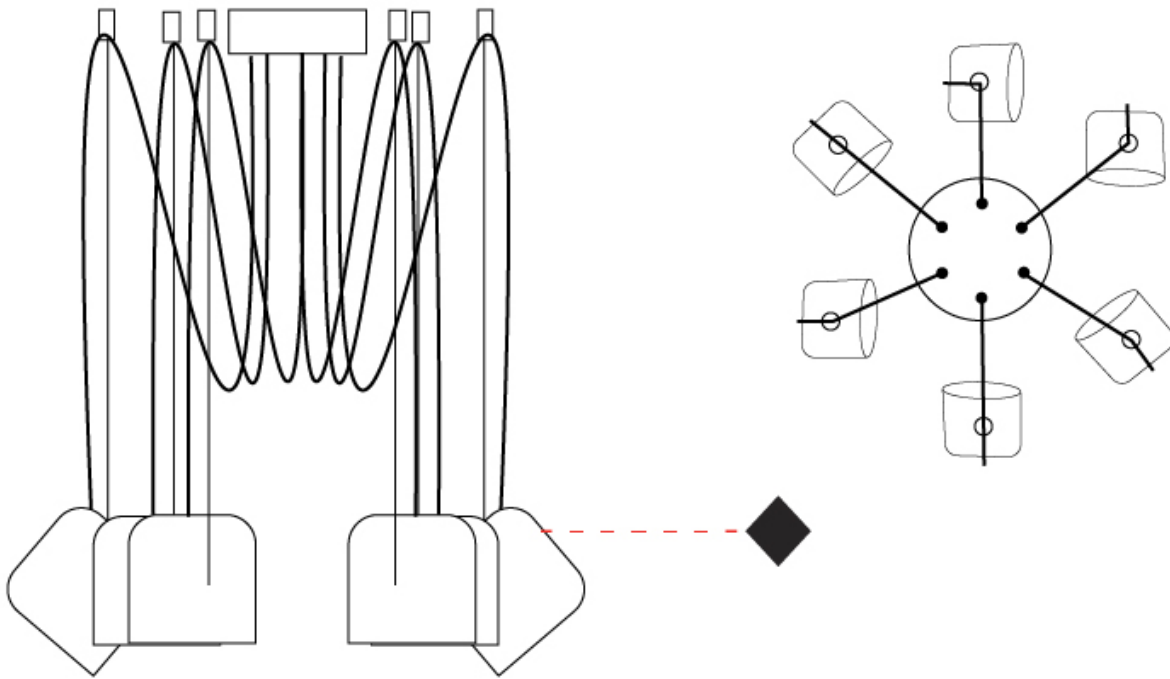

PACO SUSPENSION

D111015-

PROJECT
TYPE
SPECIFIER
QUANTITY
DATE

D