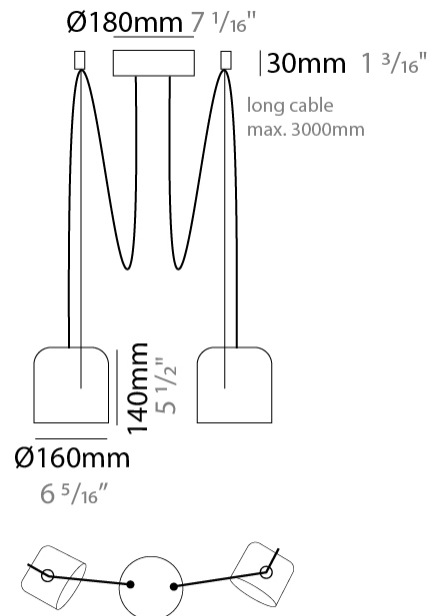

PROJECT	
TYPE	
SPECIFIER	
QUANTITY	
DATE	

PACO SUSPENSION

D111011-

base number Finish
Options

1. To build a product code in our configurator select the specify button on the base model # product page
2. To build a manual product code on this datasheet choose from the options listed below in blue font and add the suffix to the base model #

GENERAL

Series: Paco
Brand: Ole
Division: Design
Mounting Type: Suspension
Mounting Location: Ceiling
Subcategory: Pendant

PHYSICAL

Shape: Dome
Diameter (mm): 160
Diameter (in): 6 5/16
Height (mm): 140
Height (in): 5 1/2
Max. Overall Height (mm): 3140
Max. Overall Height (in): 123 5/8
Light Distribution: Direct
Weight (kg): 3.6
Weight (lbs): 7.94
Diffuser:rylic - Satin
Fixture Finish: [WHi / MBK / MWH](#)
Fixture Material: Metal
Cable Details: 3000mm Cable

ELECTRICAL

Number of Lamps: 2
Lamp Type: LED Retrofit
Lamp Shape: MR16
Bulb Included: Bulb Not Included
Max. Wattage Per Lamp (W): 7
Lamp Base: GU10
Input Voltage (V): 120

LED

OPTICAL

Adjustability: Tilting and rotating

RATINGS AND CERTIFICATIONS

Certified By: Certified for North American Standards
IP rating: IP20