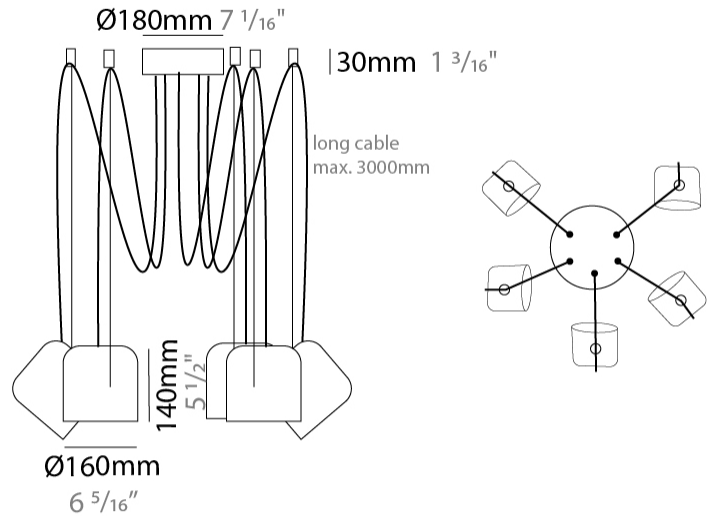

PROJECT	_____
TYPE	_____
SPECIFIER	_____
QUANTITY	_____
DATE	_____

PACO SUSPENSION

D111014-

base number Finish
Options

1. To build a product code in our configurator select the specify button on the base model # product page
2. To build a manual product code on this datasheet choose from the options listed below in blue font and add the suffix to the base model #

GENERAL

Series: Paco
Brand: Ole
Division: Design
Mounting Type: Suspension
Mounting Location: Ceiling
Subcategory: Pendant

PHYSICAL

Shape: Dome
Diameter (mm): 160
Diameter (in): 6 5/16
Height (mm): 140
Height (in): 5 1/2
Max. Overall Height (mm): 3140
Max. Overall Height (in): 123 5/8
Light Distribution: Direct
Weight (kg): 5.4
Weight (lbs): 11.91
Diffuser:rylic - Satin
Fixture Finish: [WHi / MBK / MWH](#)
Fixture Material: Metal
Cable Details: 3000mm Cable

ELECTRICAL

Number of Lamps: 5
Lamp Type: LED Retrofit
Lamp Shape: MR16
Bulb Included: Bulb Not Included
Max. Wattage Per Lamp (W): 7
Lamp Base: GU10
Input Voltage (V): 120

LED

OPTICAL

Adjustability: Tilting and rotating

RATINGS AND CERTIFICATIONS

Certified By: Certified for North American Standards
IP rating: IP20