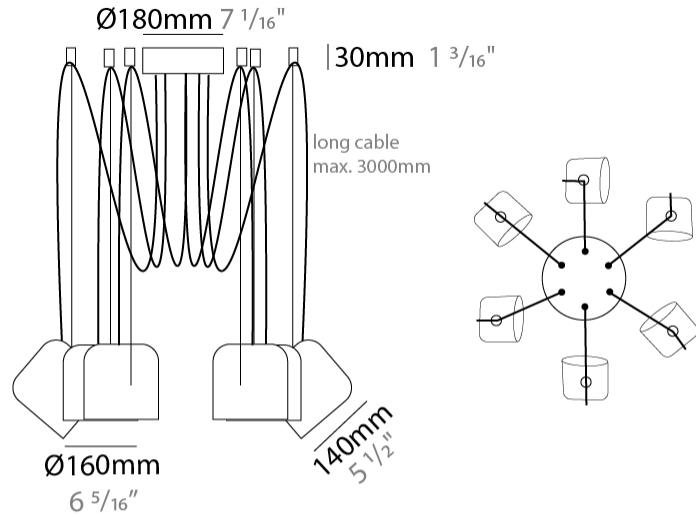

PROJECT	_____
TYPE	_____
SPECIFIER	_____
QUANTITY	_____
DATE	_____

PACO SUSPENSION

D111015-

base number Finish
Options

1. To build a product code in our configurator select the specify button on the base model # product page
2. To build a manual product code on this datasheet choose from the options listed below in blue font and add the suffix to the base model #

GENERAL

Series: Paco
Brand: Ole
Division: Design
Mounting Type: Suspension
Mounting Location: Ceiling
Subcategory: Pendant

PHYSICAL

Shape: Dome
Diameter (mm): 160
Diameter (in): 6 ⁵/₁₆
Height (mm): 140
Height (in): 5 ¹/₂
Max. Overall Height (mm): 3140
Max. Overall Height (in): 123 ⁵/₈
Light Distribution: Direct
Weight (kg): 6
Weight (lbs): 13.23
Diffuser:rylic - Satin
Fixture Finish: [WHi](#) / [MBK](#) / [MWH](#)
Fixture Material: Metal
Cable Details: 3000mm Cable

ELECTRICAL

Number of Lamps: 6
Lamp Type: LED Retrofit
Lamp Shape: MR16
Bulb Included: Bulb Not Included
Max. Wattage Per Lamp (W): 7
Lamp Base: GU10
Input Voltage (V): 120

LED

OPTICAL

Adjustability: Tilting and rotating

RATINGS AND CERTIFICATIONS

Certified By: Certified for North American Standards
IP rating: IP20