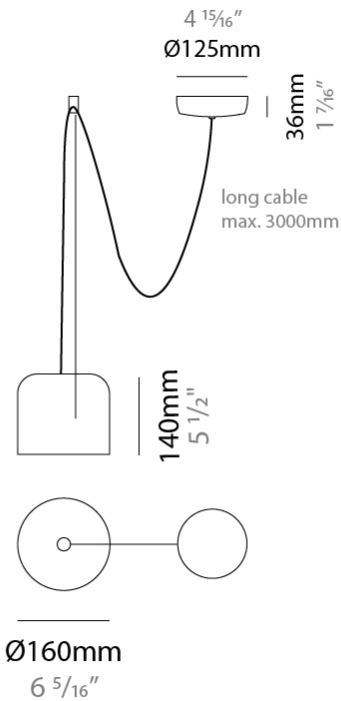

PROJECT	
TYPE	
SPECIFIER	
QUANTITY	
DATE	

PACO SUSPENSION

D111009-

base number Finish
Options

1. To build a product code in our configurator select the specify button on the base model # product page
2. To build a manual product code on this datasheet choose from the options listed below in blue font and add the suffix to the base model #

GENERAL

Series: Paco
Brand: Ole
Division: Design
Mounting Type: Suspension
Mounting Location: Ceiling
Subcategory: Pendant

PHYSICAL

Shape: Dome
Diameter (mm): 160
Diameter (in): 6 5/16
Height (mm): 140
Height (in): 5 1/2
Max. Overall Height (mm): 3140
Max. Overall Height (in): 123 5/8
Light Distribution: Direct
Weight (kg): 2
Weight (lbs): 4.41
Diffuser:rylic - Satin
[Fixture Finish: WHi / MBK / MWH](#)
Fixture Material: Metal
Cable Details: 3000mm Cable

ELECTRICAL

Number of Lamps: 1
Lamp Type: LED Retrofit
Lamp Shape: MR16
Bulb Included: Bulb Not Included
Max. Wattage Per Lamp (W): 7
Lamp Base: GU10
Input Voltage (V): 120

LED

OPTICAL

Adjustability: Tilting and rotating

RATINGS AND CERTIFICATIONS

Certified By: Certified for North American Standards
IP rating: IP20