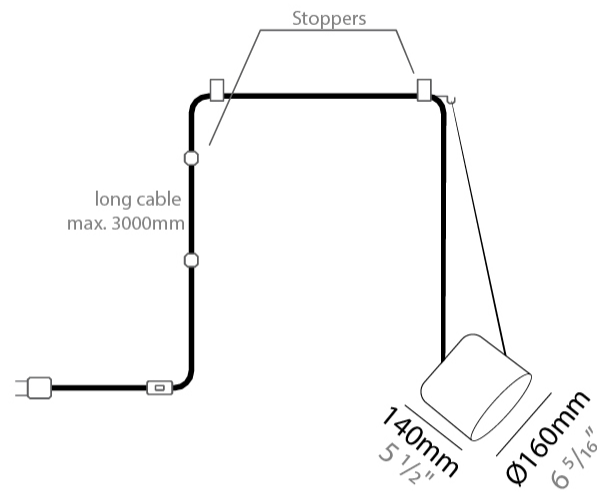

PROJECT	_____
TYPE	_____
SPECIFIER	_____
QUANTITY	_____
DATE	_____

PACO SUSPENSION

D111010-

base number _____
Finish _____
Options _____

1. To build a product code in our configurator select the specify button on the base model # product page
2. To build a manual product code on this datasheet choose from the options listed below in blue font and add the suffix to the base model #

GENERAL

Series: Paco _____
Partner: Ole _____
Division: Design _____
Installation: Suspension _____
Product Type: Pendant _____
Mounting Location: Ceiling _____
Light Distribution: Adjustable _____

PHYSICAL

Shape: Dome _____
Diameter (mm): 160 _____
Diameter (in): 6 5/16 _____
Height (mm): 140 _____
Height (in): 5 1/2 _____
Max. Overall Height (mm): 3140 _____
Max. Overall Height (in): 123 5/8 _____
Weight (kg): 2 _____
Weight (lbs): 4.41 _____
Diffuser:rylic - Satin _____
Fixture Finish: [WHi / MBK / MWH](#) _____
Fixture Material: Metal _____
Cable Details: 3000mm Cable _____

ELECTRICAL

Number of Lamps: 1 _____
Lamp Type: LED Retrofit _____
Lamp Shape: MR16 _____
Bulb Included: Bulb Not Included _____
Max. Wattage Per Lamp (W): 7 _____
Lamp Base: GU10 _____
Input Voltage (V): 120 _____

LED

OPTICAL

Adjustability: Tilting and rotating _____

RATINGS AND CERTIFICATIONS

Certified By: Certified for North American Standards _____
IP rating: IP20 _____