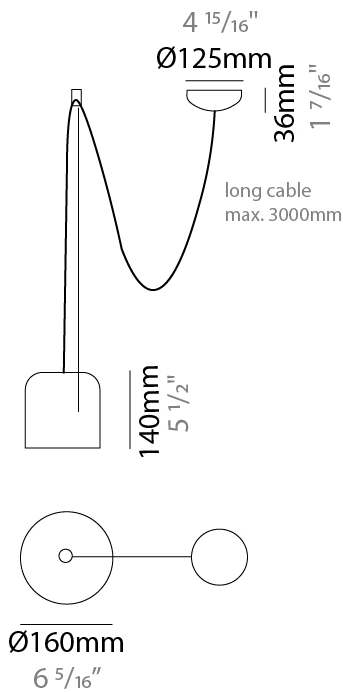

PROJECT	
TYPE	
SPECIFIER	
QUANTITY	
DATE	

PACO SUSPENSION

D111009-

base number   Finish
Options

1. To build a product code in our configurator select the specify button on the base model # product page
2. To build a manual product code on this datasheet choose from the options listed below in blue font and add the suffix to the base model #

GENERAL

Series: Paco
Partner: Ole
Division: Design
Installation: Suspension
Product Type: Pendant
Mounting Location: Ceiling
Light Distribution: Adjustable

PHYSICAL

Shape: Dome
Diameter (mm): 160
Diameter (in): 6 ⁵/₁₆
Height (mm): 140
Height (in): 5 ¹/₂
Max. Overall Height (mm): 3140
Max. Overall Height (in): 123 ⁵/₈
Weight (kg): 2
Weight (lbs): 4.41
Diffuser:rylic - Satin
[Fixture Finish: WHi / MBK / MWH](#)
Fixture Material: Metal
Cable Details: 3000mm Cable

ELECTRICAL

Number of Lamps: 1
Lamp Type: LED Retrofit
Lamp Shape: MR16
Bulb Included: Bulb Not Included
Max. Wattage Per Lamp (W): 7
Lamp Base: GU10
Input Voltage (V): 120

LED

OPTICAL

Adjustability: Tilting and rotating

RATINGS AND CERTIFICATIONS

Certified By: Certified for North American Standards
IP rating: IP20