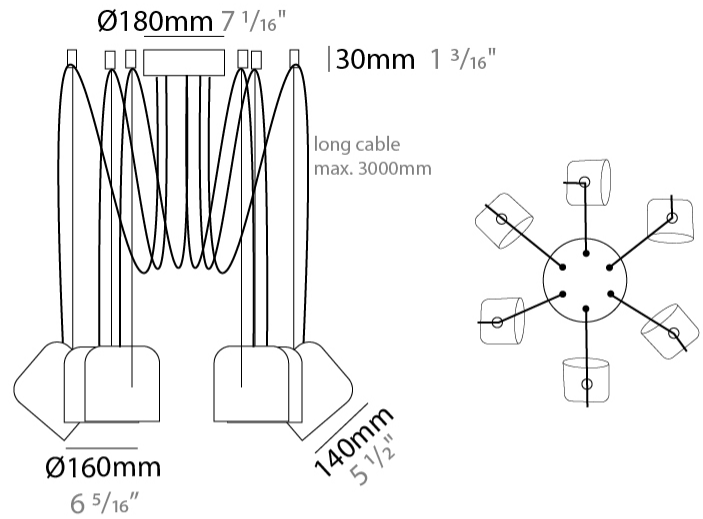

PROJECT	_____
TYPE	_____
SPECIFIER	_____
QUANTITY	_____
DATE	_____

PACO SUSPENSION

D111015-

base number   Finish
Options

1. To build a product code in our configurator select the specify button on the base model # product page
2. To build a manual product code on this datasheet choose from the options listed below in blue font and add the suffix to the base model #

GENERAL

Series: Paco
Partner: Ole
Division: Design
Installation: Suspension
Product Type: Pendant
Mounting Location: Ceiling
Light Distribution: Adjustable

PHYSICAL

Shape: Dome
Diameter (mm): 160
Diameter (in): 6 5/16
Height (mm): 140
Height (in): 5 1/2
Max. Overall Height (mm): 3140
Max. Overall Height (in): 123 5/8
Weight (kg): 6
Weight (lbs): 13.23
Diffuser:rylic - Satin
Fixture Finish: [WHi](#) / [MBK](#) / [MWH](#)
Fixture Material: Metal
Cable Details: 3000mm Cable

ELECTRICAL

Number of Lamps: 6
Lamp Type: LED Retrofit
Lamp Shape: MR16
Bulb Included: Bulb Not Included
Max. Wattage Per Lamp (W): 7
Lamp Base: GU10
Input Voltage (V): 120

LED

OPTICAL

Adjustability: Tilting and rotating

RATINGS AND CERTIFICATIONS

Certified By: Certified for North American Standards
IP rating: IP20