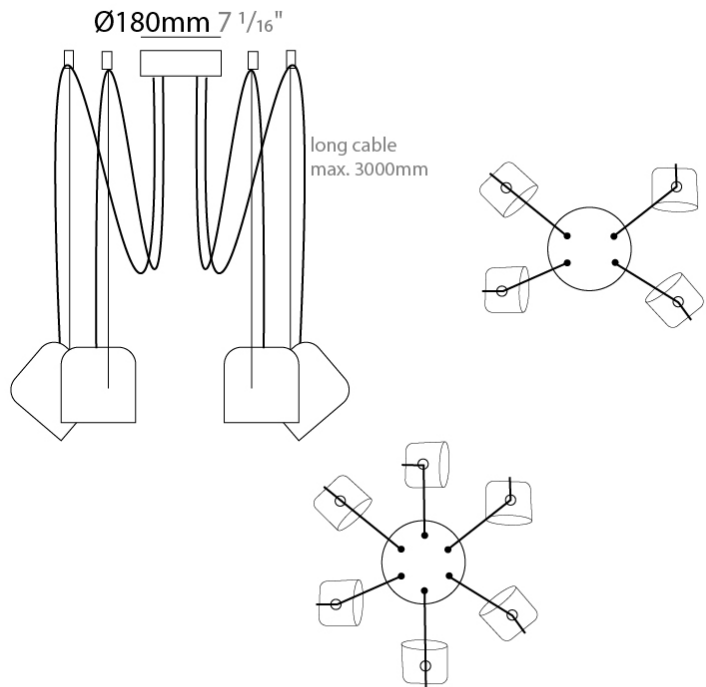

PROJECT _____
TYPE _____
SPECIFIER _____
QUANTITY _____
DATE _____

PACO SUSPENSION

D111013-

base number _____
Finish _____
Options _____

1. To build a product code in our configurator select the specify button on the base model # product page
2. To build a manual product code on this datasheet choose from the options listed below in blue font and add the suffix to the base model #

GENERAL

Series: Paco _____
Partner: Ole _____
Division: Design _____
Installation: Suspension _____
Product Type: Pendant _____
Mounting Location: Ceiling _____
Light Distribution: Adjustable _____

PHYSICAL

Shape: Dome _____
Diameter (mm): 160 _____
Diameter (in): 6 5/8 _____
Height (mm): 140 _____
Height (in): 5 1/2 _____
Max. Overall Height (mm): 3140 _____
Max. Overall Height (in): 123 5/8 _____
Weight (kg): 4.8 _____
Weight (lbs): 10.58 _____
Diffuser:rylic - Satin _____
Fixture Finish: [WHi / MBK / MWH](#) _____
Fixture Material: Metal _____
Cable Details: 3000mm Cable _____

ELECTRICAL

Number of Lamps: 4 _____
Lamp Type: LED Retrofit _____
Lamp Shape: MR16 _____
Bulb Included: Bulb Not Included _____
Max. Wattage Per Lamp (W): 7 _____
Lamp Base: GU10 _____
Input Voltage (V): 120 _____

LED

OPTICAL

Adjustability: Tilting and rotating _____

RATINGS AND CERTIFICATIONS

Certified By: Certified for North American Standards _____
IP rating: IP20 _____