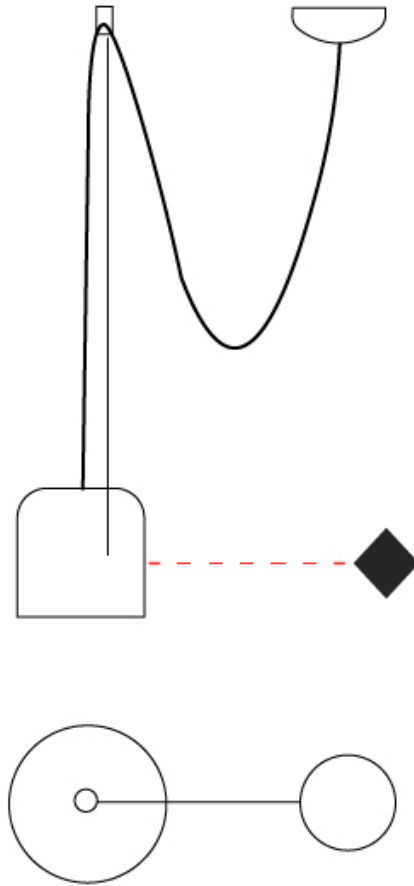

PACO SUSPENSION

D111009-

PROJECT	_____
TYPE	_____
SPECIFIER	_____
QUANTITY	_____
DATE	_____