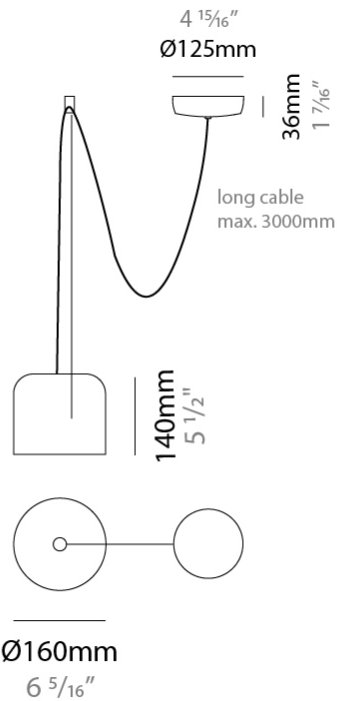

PROJECT	
TYPE	
SPECIFIER	
QUANTITY	
DATE	

PACO SUSPENSION

D111009-

base number   Finish
Options

1. To build a product code in our configurator select the specify button on the base model # product page
2. To build a manual product code on this datasheet choose from the options listed below in blue font and add the suffix to the base model #

GENERAL

Series: Paco
Brand: Ole
Division: Design
Mounting Type: Suspension
Mounting Location: Ceiling
Subcategory: Pendant

PHYSICAL

Shape: Dome
Diameter (mm): 160
Diameter (in): 6 ⁵/₁₆
Height (mm): 140
Height (in): 5 ¹/₂
Max. Overall Height (mm): 3140
Max. Overall Height (in): 123 ⁵/₈
Light Distribution: Direct
Weight (kg): 2
Weight (lbs): 4.41
Diffuser:rylic - Satin
[Fixture Finish: WHi / MBK / MWH](#)
Fixture Material: Metal
Cable Details: 3000mm Cable

ELECTRICAL

Number of Lamps: 1
Lamp Type: LED Retrofit
Lamp Shape: MR16
Bulb Included: Bulb Not Included
Max. Wattage Per Lamp (W): 7
Lamp Base: GU10
Input Voltage (V): 120

LED

OPTICAL

Adjustability: Tilting and rotating

RATINGS AND CERTIFICATIONS

Certified By: Certified for North American Standards
IP rating: IP20