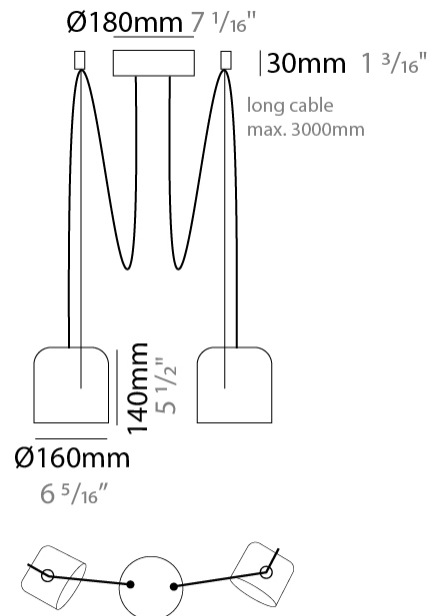

PROJECT _____
TYPE _____
SPECIFIER _____
QUANTITY _____
DATE _____

PACO SUSPENSION

D111011-

base number   Finish
Options

1. To build a product code in our configurator select the specify button on the base model # product page
2. To build a manual product code on this datasheet choose from the options listed below in blue font and add the suffix to the base model #

GENERAL

Series: Paco _____
Brand: Ole _____
Division: Design _____
Mounting Type: Suspension _____
Mounting Location: Ceiling _____
Subcategory: Pendant _____

PHYSICAL

Shape: Dome _____
Diameter (mm): 160 _____
Diameter (in): 6 5/16 _____
Height (mm): 140 _____
Height (in): 5 1/2 _____
Max. Overall Height (mm): 3140 _____
Max. Overall Height (in): 123 5/8 _____
Light Distribution: Direct _____
Weight (kg): 3.6 _____
Weight (lbs): 7.94 _____
Diffuser:rylic - Satin _____
[Fixture Finish: WHi / MBK / MWH](#) _____
Fixture Material: Metal _____
Cable Details: 3000mm Cable _____

ELECTRICAL

Number of Lamps: 2 _____
Lamp Type: LED Retrofit _____
Lamp Shape: MR16 _____
Bulb Included: Bulb Not Included _____
Max. Wattage Per Lamp (W): 7 _____
Lamp Base: GU10 _____
Input Voltage (V): 120 _____

LED

OPTICAL

Adjustability: Tilting and rotating _____

RATINGS AND CERTIFICATIONS

Certified By: Certified for North American Standards _____
IP rating: IP20 _____