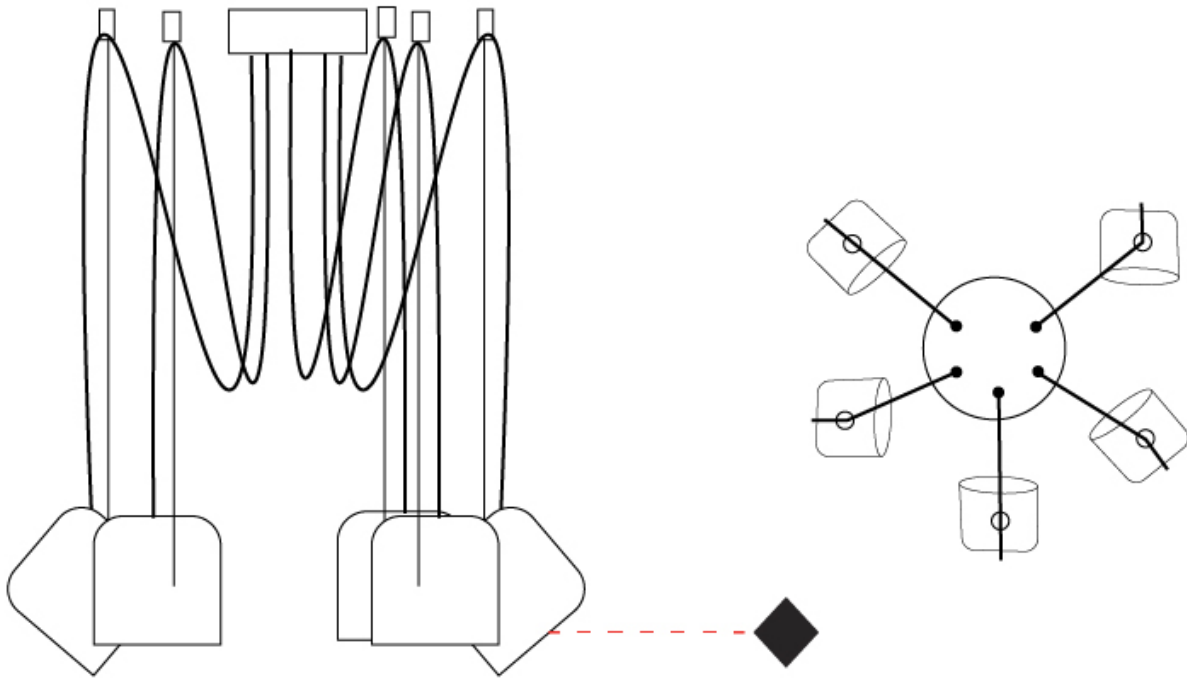

PACO SUSPENSION

D111014-

PROJECT	_____
TYPE	_____
SPECIFIER	_____
QUANTITY	_____
DATE	_____

D