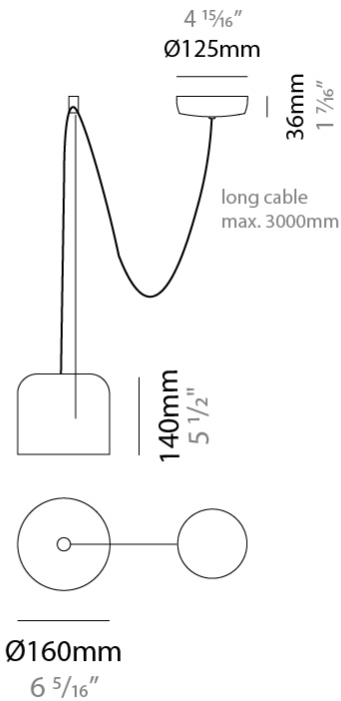

PROJECT	_____
TYPE	_____
SPECIFIER	_____
QUANTITY	_____
DATE	_____

PACO SUSPENSION

D111009-

base number Finish
Options

1. To build a product code in our configurator select the specify button on the base model # product page
2. To build a manual product code on this datasheet choose from the options listed below in blue font and add the suffix to the base model #

GENERAL

Series: Paco
Brand: Ole
Division: Design
Mounting Type: Suspension
Mounting Location: Ceiling
Subcategory: Pendant

PHYSICAL

Shape: Dome
Diameter (mm): 160
Diameter (in): 6 ⁵/₁₆
Height (mm): 140
Height (in): 5 ¹/₂
Max. Overall Height (mm): 3140
Max. Overall Height (in): 123 ⁵/₈
Light Distribution: Direct
Weight (kg): 2
Weight (lbs): 4.41
Diffuser:rylic - Satin
[Fixture Finish: WHi / MBK / MWH](#)
Fixture Material: Metal
Cable Details: 3000mm Cable

ELECTRICAL

Number of Lamps: 1
Lamp Type: LED Retrofit
Lamp Shape: MR16
Bulb Included: Bulb Not Included
Max. Wattage Per Lamp (W): 7
Lamp Base: GU10
Input Voltage (V): 120

LED

OPTICAL

Adjustability: Tilting and rotating

RATINGS AND CERTIFICATIONS

Certified By: Certified for North American Standards
IP rating: IP20