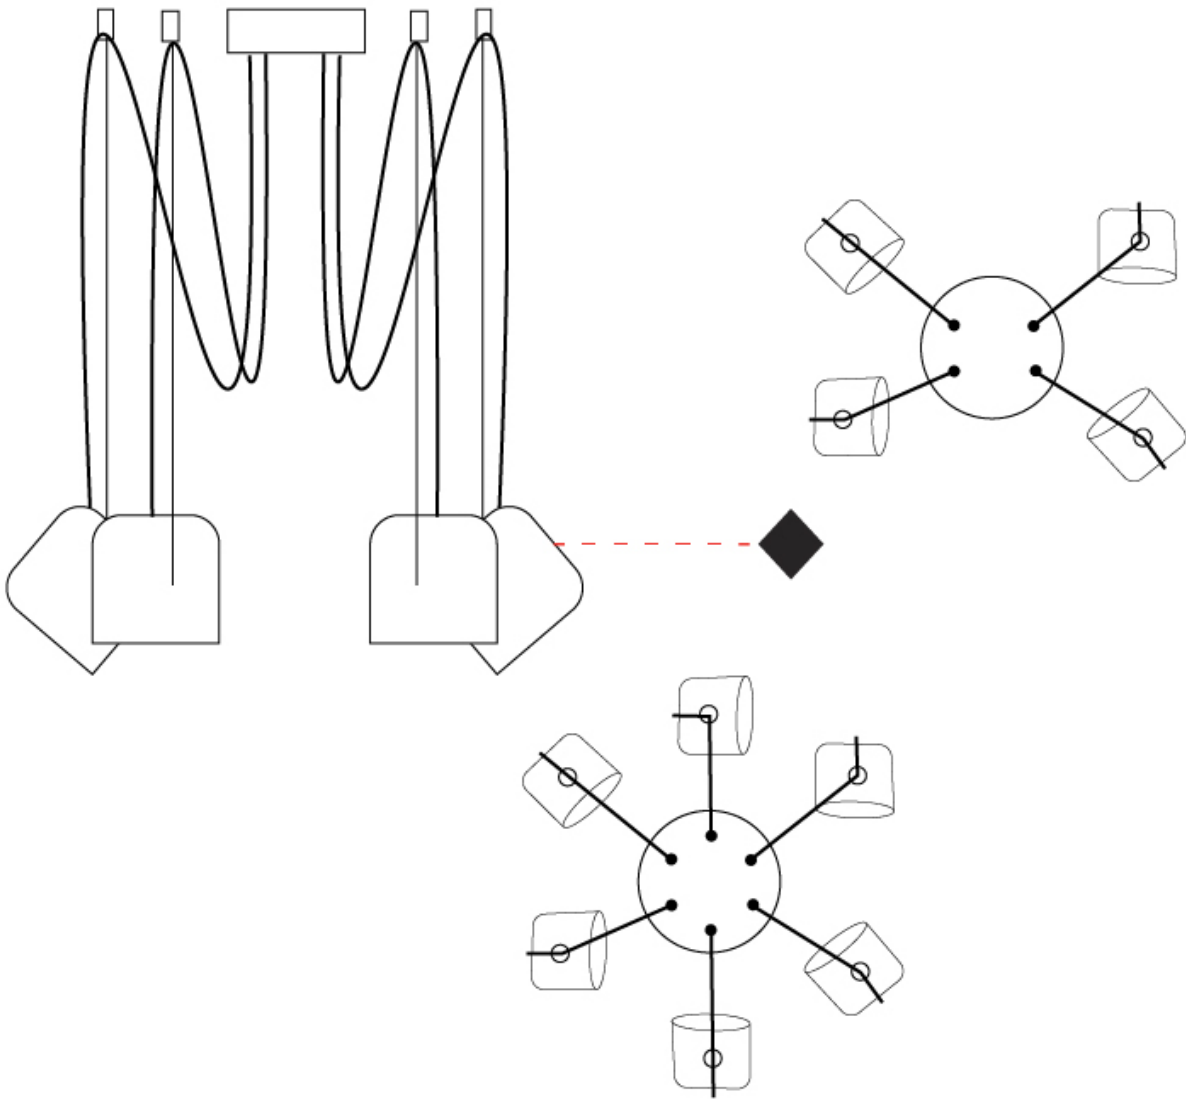

PACO SUSPENSION

D111013-

PROJECT	_____
TYPE	_____
SPECIFIER	_____
QUANTITY	_____
DATE	_____

D