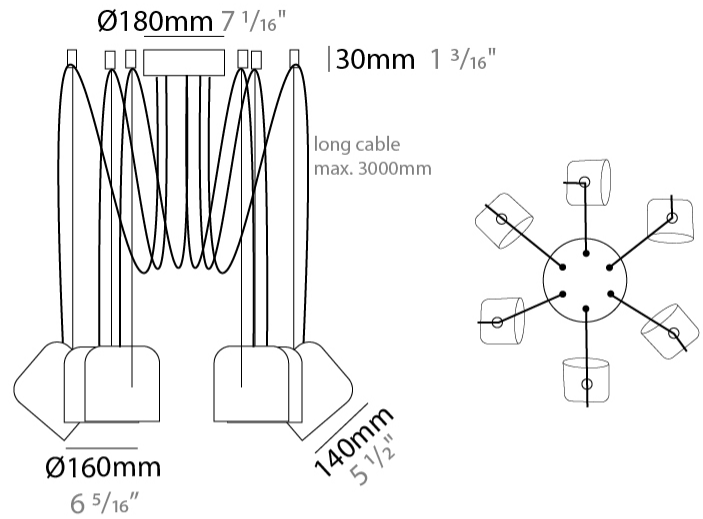

PROJECT	_____
TYPE	_____
SPECIFIER	_____
QUANTITY	_____
DATE	_____

PACO SUSPENSION

D111015-

base number Finish
Options

1. To build a product code in our configurator select the specify button on the base model # product page
2. To build a manual product code on this datasheet choose from the options listed below in blue font and add the suffix to the base model #

GENERAL

Series: Paco
Brand: Ole
Division: Design
Mounting Type: Suspension
Mounting Location: Ceiling
Subcategory: Pendant

PHYSICAL

Shape: Dome
Diameter (mm): 160
Diameter (in): 6 5/16
Height (mm): 140
Height (in): 5 1/2
Max. Overall Height (mm): 3140
Max. Overall Height (in): 123 5/8
Light Distribution: Direct
Weight (kg): 6
Weight (lbs): 13.23
Diffuser:rylic - Satin
Fixture Finish: [WHi / MBK / MWH](#)
Fixture Material: Metal
Cable Details: 3000mm Cable

ELECTRICAL

Number of Lamps: 6
Lamp Type: LED Retrofit
Lamp Shape: MR16
Bulb Included: Bulb Not Included
Max. Wattage Per Lamp (W): 7
Lamp Base: GU10
Input Voltage (V): 120

LED

OPTICAL

Adjustability: Tilting and rotating

RATINGS AND CERTIFICATIONS

Certified By: Certified for North American Standards
IP rating: IP20