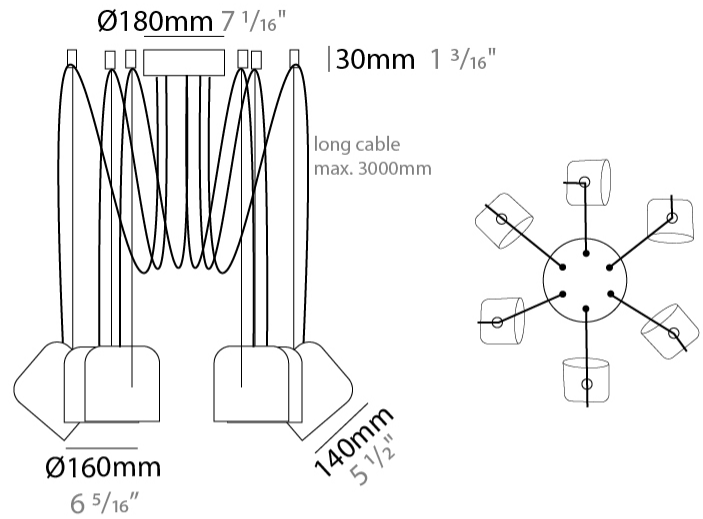

PROJECT	_____
TYPE	_____
SPECIFIER	_____
QUANTITY	_____
DATE	_____

PACO SUSPENSION

D111015-

base number Finish
Options

1. To build a product code in our configurator select the specify button on the base model # product page
2. To build a manual product code on this datasheet choose from the options listed below in blue font and add the suffix to the base model #

GENERAL

Series: Paco
Partner: Ole
Division: Design
Installation: Suspension
Product Type: Pendant
Mounting Location: Ceiling
Light Distribution: Adjustable

PHYSICAL

Shape: Dome
Diameter (mm): 160
Diameter (in): 6 5/16
Height (mm): 140
Height (in): 5 1/2
Max. Overall Height (mm): 3140
Max. Overall Height (in): 123 5/8
Weight (kg): 6
Weight (lbs): 13.23
Diffuser:rylic - Satin
Fixture Finish: [WHI / MBK / MWH](#)
Fixture Material: Metal
Cable Details: 3000mm Cable

ELECTRICAL

Number of Lamps: 6
Lamp Type: LED Retrofit
Lamp Shape: MR16
Bulb Included: Bulb Not Included
Max. Wattage Per Lamp (W): 7
Lamp Base: GU10
Input Voltage (V): 120

LED

OPTICAL

Adjustability: Tilting and rotating

RATINGS AND CERTIFICATIONS

Certified By: Certified for North American Standards
IP rating: IP20