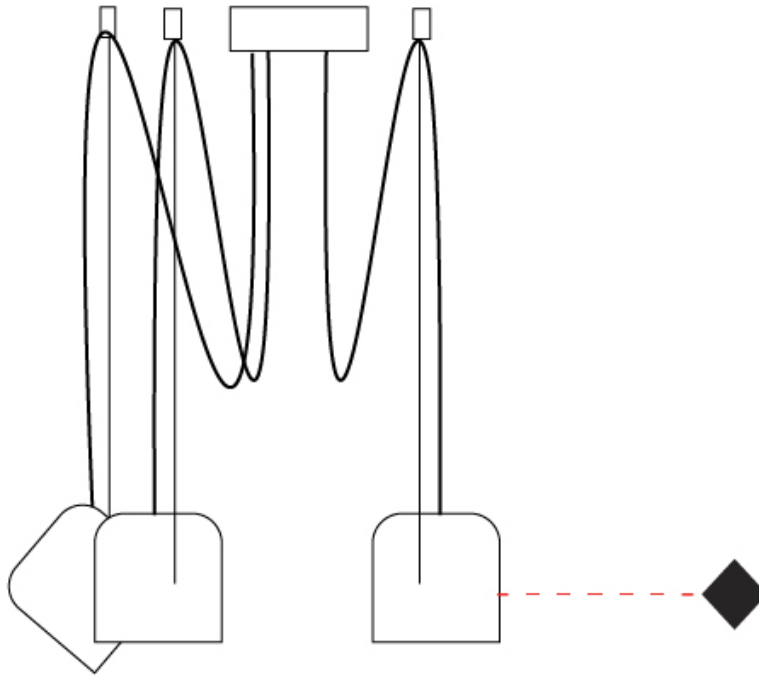

PACO SUSPENSION

D111012-

PROJECT	_____
TYPE	_____
SPECIFIER	_____
QUANTITY	_____
DATE	_____

D