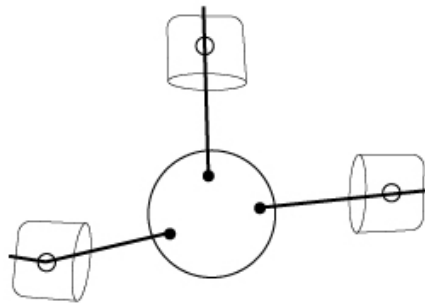

PACO SUSPENSION

D111012-

PROJECT	_____
TYPE	_____
SPECIFIER	_____
QUANTITY	_____
DATE	_____

D