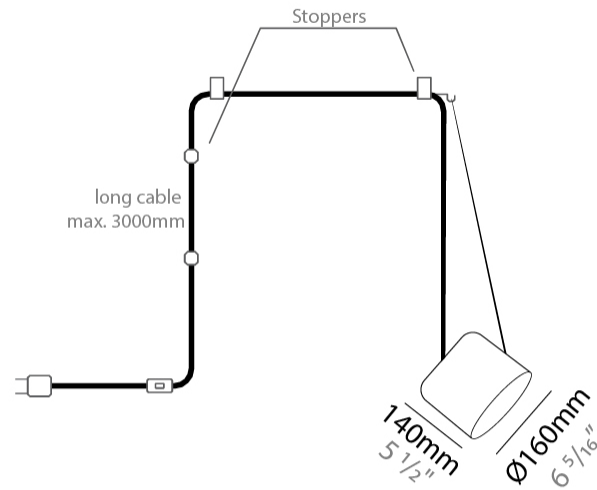

PROJECT	_____
TYPE	_____
SPECIFIER	_____
QUANTITY	_____
DATE	_____

PACO SUSPENSION

D111010-

base number   Finish
Options

1. To build a product code in our configurator select the specify button on the base model # product page
2. To build a manual product code on this datasheet choose from the options listed below in blue font and add the suffix to the base model #

GENERAL

Series: Paco _____
Brand: Ole _____
Division: Design _____
Mounting Type: Suspension _____
Mounting Location: Ceiling _____
Subcategory: Pendant _____

PHYSICAL

Shape: Dome _____
Diameter (mm): 160 _____
Diameter (in): 6 5/16 _____
Height (mm): 140 _____
Height (in): 5 1/2 _____
Max. Overall Height (mm): 3140 _____
Max. Overall Height (in): 123 5/8 _____
Light Distribution: Direct _____
Weight (kg): 2 _____
Weight (lbs): 4.41 _____
Diffuser:rylic - Satin _____
Fixture Finish: [WHi / MBK / MWH](#) _____
Fixture Material: Metal _____
Cable Details: 3000mm Cable _____

ELECTRICAL

Number of Lamps: 1 _____
Lamp Type: LED Retrofit _____
Lamp Shape: MR16 _____
Bulb Included: Bulb Not Included _____
Max. Wattage Per Lamp (W): 7 _____
Lamp Base: GU10 _____
Input Voltage (V): 120 _____

LED

OPTICAL

Adjustability: Tilting and rotating _____

RATINGS AND CERTIFICATIONS

Certified By: Certified for North American Standards _____
IP rating: IP20 _____