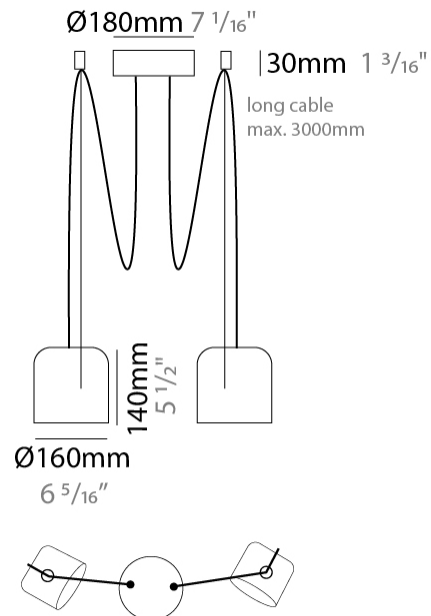

PROJECT	_____
TYPE	_____
SPECIFIER	_____
QUANTITY	_____
DATE	_____

PACO SUSPENSION

D111011-

base number Finish
Options

1. To build a product code in our configurator select the specify button on the base model # product page
2. To build a manual product code on this datasheet choose from the options listed below in blue font and add the suffix to the base model #

GENERAL

Series: Paco
Brand: Ole
Division: Design
Mounting Type: Suspension
Mounting Location: Ceiling
Subcategory: Pendant

PHYSICAL

Shape: Dome
Diameter (mm): 160
Diameter (in): 6 5/16
Height (mm): 140
Height (in): 5 1/2
Max. Overall Height (mm): 3140
Max. Overall Height (in): 123 5/8
Light Distribution: Direct
Weight (kg): 3.6
Weight (lbs): 7.94
Diffuser:rylic - Satin
Fixture Finish: [WHi](#) / [MBK](#) / [MWH](#)
Fixture Material: Metal
Cable Details: 3000mm Cable

ELECTRICAL

Number of Lamps: 2
Lamp Type: LED Retrofit
Lamp Shape: MR16
Bulb Included: Bulb Not Included
Max. Wattage Per Lamp (W): 7
Lamp Base: GU10
Input Voltage (V): 120

LED

OPTICAL

Adjustability: Tilting and rotating

RATINGS AND CERTIFICATIONS

Certified By: Certified for North American Standards
IP rating: IP20