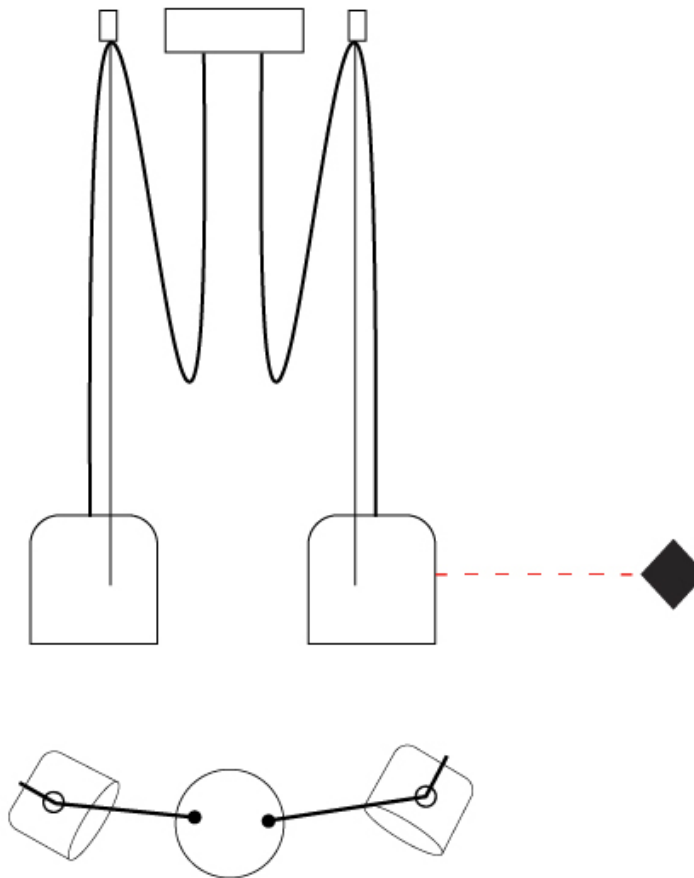

PACO SUSPENSION

D111011-

PROJECT _____

TYPE _____

SPECIFIER _____

QUANTITY _____

DATE _____

D