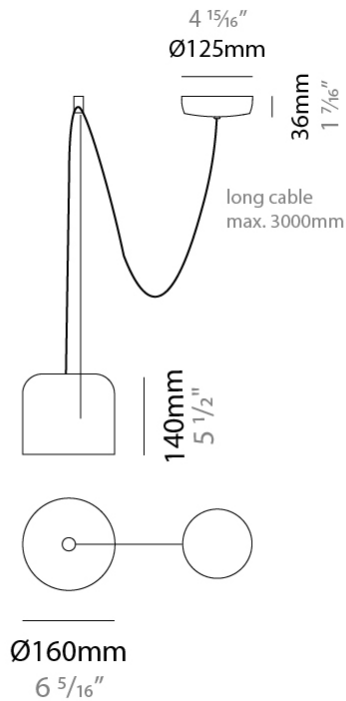

PROJECT	_____
TYPE	_____
SPECIFIER	_____
QUANTITY	_____
DATE	_____

PACO SUSPENSION

D111009-

base number   Finish
Options

1. To build a product code in our configurator select the specify button on the base model # product page
2. To build a manual product code on this datasheet choose from the options listed below in blue font and add the suffix to the base model #

GENERAL

Series: Paco _____
Brand: Ole _____
Division: Design _____
Mounting Type: Suspension _____
Mounting Location: Ceiling _____
Subcategory: Pendant _____

PHYSICAL

Shape: Dome _____
Diameter (mm): 160 _____
Diameter (in): 6 5/16 _____
Height (mm): 140 _____
Height (in): 5 1/2 _____
Max. Overall Height (mm): 3140 _____
Max. Overall Height (in): 123 5/8 _____
Light Distribution: Direct _____
Weight (kg): 2 _____
Weight (lbs): 4.41 _____
Diffuser: Arylic - Satin _____
[Fixture Finish: WHi / MBK / MWH](#) _____
Fixture Material: Metal _____
Cable Details: 3000mm Cable _____

ELECTRICAL

Number of Lamps: 1 _____
Lamp Type: LED Retrofit _____
Lamp Shape: MR16 _____
Bulb Included: Bulb Not Included _____
Max. Wattage Per Lamp (W): 7 _____
Lamp Base: GU10 _____
Input Voltage (V): 120 _____

LED

OPTICAL

Adjustability: Tilting and rotating _____

RATINGS AND CERTIFICATIONS

Certified By: Certified for North American Standards _____
IP rating: IP20 _____