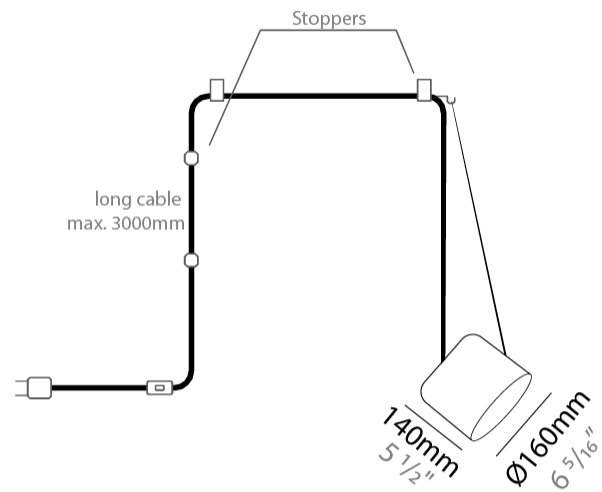

PROJECT	_____
TYPE	_____
SPECIFIER	_____
QUANTITY	_____
DATE	_____

PACO SUSPENSION

D111010-

base number   Finish
Options

1. To build a product code in our configurator select the specify button on the base model # product page
2. To build a manual product code on this datasheet choose from the options listed below in blue font and add the suffix to the base model #

GENERAL

Series: Paco _____
Brand: Ole _____
Division: Design _____
Mounting Type: Suspension _____
Mounting Location: Ceiling _____
Subcategory: Pendant _____

PHYSICAL

Shape: Dome _____
Diameter (mm): 160 _____
Diameter (in): 6 5/16 _____
Height (mm): 140 _____
Height (in): 5 1/2 _____
Max. Overall Height (mm): 3140 _____
Max. Overall Height (in): 123 5/8 _____
Light Distribution: Direct _____
Weight (kg): 2 _____
Weight (lbs): 4.41 _____
Diffuser: Arylic - Satin _____
Fixture Finish: [WHi / MBK / MWH](#) _____
Fixture Material: Metal _____
Cable Details: 3000mm Cable _____

ELECTRICAL

Number of Lamps: 1 _____
Lamp Type: LED Retrofit _____
Lamp Shape: MR16 _____
Bulb Included: Bulb Not Included _____
Max. Wattage Per Lamp (W): 7 _____
Lamp Base: GU10 _____
Input Voltage (V): 120 _____

LED

OPTICAL

Adjustability: Tilting and rotating _____

RATINGS AND CERTIFICATIONS

Certified By: Certified for North American Standards _____
IP rating: IP20 _____