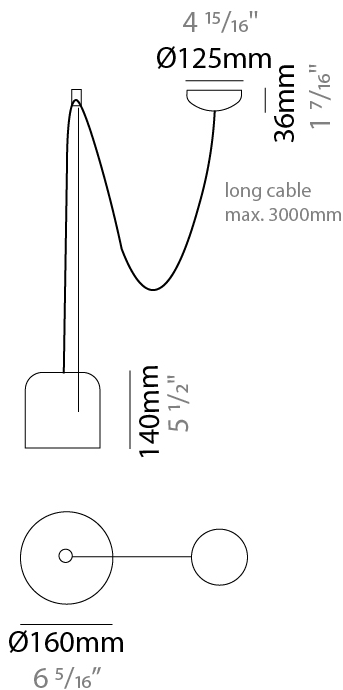

PROJECT	
TYPE	
SPECIFIER	
QUANTITY	
DATE	

PACO SUSPENSION

D111009-

base number Finish
Options

1. To build a product code in our configurator select the specify button on the base model # product page
2. To build a manual product code on this datasheet choose from the options listed below in blue font and add the suffix to the base model #

GENERAL

Series: Paco
Partner: Ole
Division: Design
Installation: Suspension
Product Type: Pendant
Mounting Location: Ceiling
Light Distribution: Adjustable

PHYSICAL

Shape: Dome
Diameter (mm): 160
Diameter (in): 6 ⁵/₁₆
Height (mm): 140
Height (in): 5 ¹/₂
Max. Overall Height (mm): 3140
Max. Overall Height (in): 123 ⁵/₈
Weight (kg): 2
Weight (lbs): 4.41
Diffuser:rylic - Satin
[Fixture Finish: WHi / MBK / MWH](#)
Fixture Material: Metal
Cable Details: 3000mm Cable

ELECTRICAL

Number of Lamps: 1
Lamp Type: LED Retrofit
Lamp Shape: MR16
Bulb Included: Bulb Not Included
Max. Wattage Per Lamp (W): 7
Lamp Base: GU10
Input Voltage (V): 120

LED

OPTICAL

Adjustability: Tilting and rotating

RATINGS AND CERTIFICATIONS

Certified By: Certified for North American Standards
IP rating: IP20