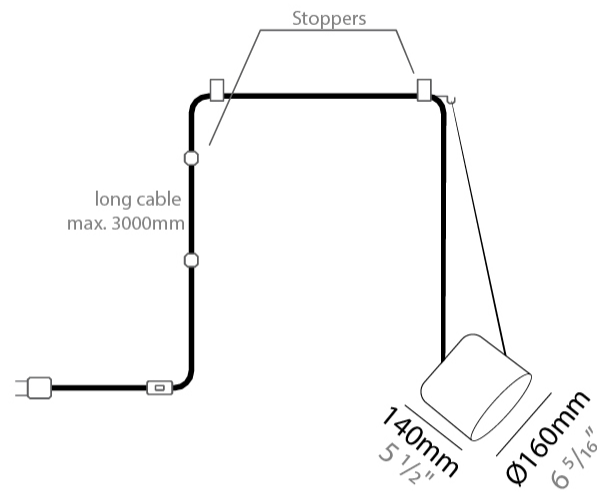

PROJECT	_____
TYPE	_____
SPECIFIER	_____
QUANTITY	_____
DATE	_____

PACO SUSPENSION

D111010-

base number _____
Finish Options _____

1. To build a product code in our configurator select the specify button on the base model # product page
2. To build a manual product code on this datasheet choose from the options listed below in blue font and add the suffix to the base model #

GENERAL

Series: Paco _____
Partner: Ole _____
Division: Design _____
Installation: Suspension _____
Product Type: Pendant _____
Mounting Location: Ceiling _____
Light Distribution: Adjustable _____

PHYSICAL

Shape: Dome _____
Diameter (mm): 160 _____
Diameter (in): 6 5/16 _____
Height (mm): 140 _____
Height (in): 5 1/2 _____
Max. Overall Height (mm): 3140 _____
Max. Overall Height (in): 123 5/8 _____
Weight (kg): 2 _____
Weight (lbs): 4.41 _____
Diffuser:rylic - Satin _____
Fixture Finish: [WHi / MBK / MWH](#) _____
Fixture Material: Metal _____
Cable Details: 3000mm Cable _____

ELECTRICAL

Number of Lamps: 1 _____
Lamp Type: LED Retrofit _____
Lamp Shape: MR16 _____
Bulb Included: Bulb Not Included _____
Max. Wattage Per Lamp (W): 7 _____
Lamp Base: GU10 _____
Input Voltage (V): 120 _____

LED

OPTICAL

Adjustability: Tilting and rotating _____

RATINGS AND CERTIFICATIONS

Certified By: Certified for North American Standards _____
IP rating: IP20 _____