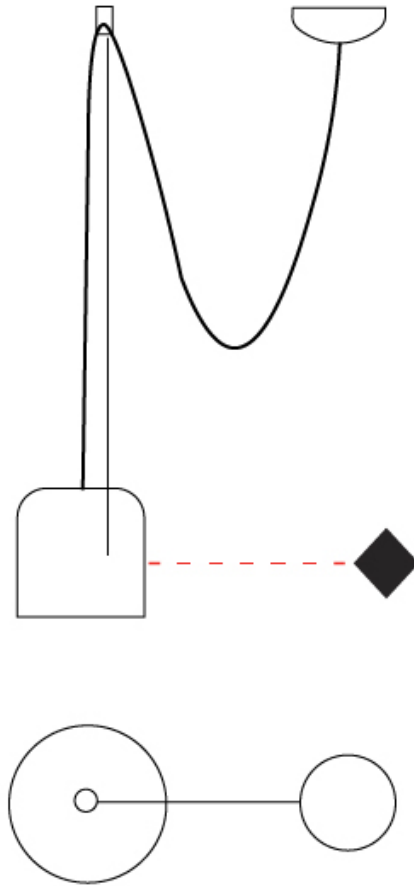

PACO SUSPENSION

D111009-

PROJECT

TYPE

SPECIFIER

QUANTITY

DATE

D