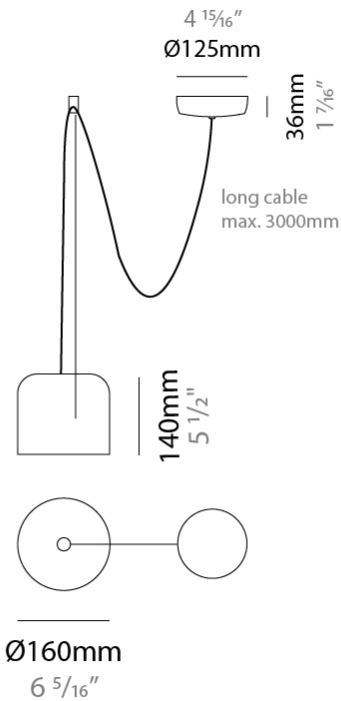

PROJECT	
TYPE	
SPECIFIER	
QUANTITY	
DATE	

PACO SUSPENSION

D111009-

base number   Finish
Options

1. To build a product code in our configurator select the specify button on the base model # product page
2. To build a manual product code on this datasheet choose from the options listed below in blue font and add the suffix to the base model #

GENERAL

Series: Paco
Brand: Ole
Division: Design
Mounting Type: Suspension
Mounting Location: Ceiling
Subcategory: Pendant

PHYSICAL

Shape: Dome
Diameter (mm): 160
Diameter (in): 6 5/16
Height (mm): 140
Height (in): 5 1/2
Max. Overall Height (mm): 3140
Max. Overall Height (in): 123 5/8
Light Distribution: Direct
Weight (kg): 2
Weight (lbs): 4.41
Diffuser:rylic - Satin
[Fixture Finish: WHi / MBK / MWH](#)
Fixture Material: Metal
Cable Details: 3000mm Cable

ELECTRICAL

Number of Lamps: 1
Lamp Type: LED Retrofit
Lamp Shape: MR16
Bulb Included: Bulb Not Included
Max. Wattage Per Lamp (W): 7
Lamp Base: GU10
Input Voltage (V): 120

LED

OPTICAL

Adjustability: Tilting and rotating

RATINGS AND CERTIFICATIONS

Certified By: Certified for North American Standards
IP rating: IP20