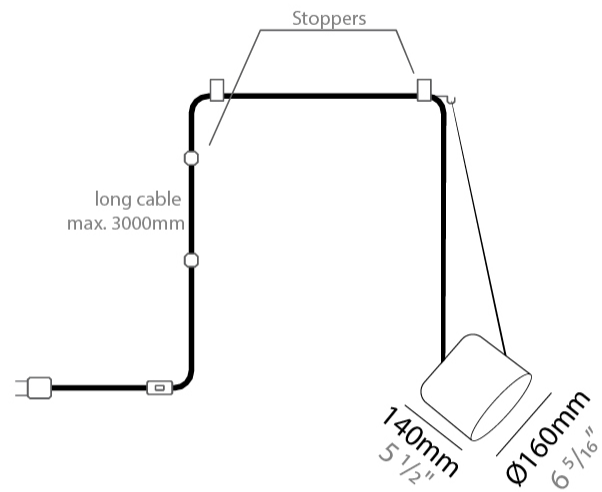

PROJECT	_____
TYPE	_____
SPECIFIER	_____
QUANTITY	_____
DATE	_____

PACO SUSPENSION

D111010-

base number   Finish
Options

1. To build a product code in our configurator select the specify button on the base model # product page
2. To build a manual product code on this datasheet choose from the options listed below in blue font and add the suffix to the base model #

GENERAL

Series: Paco _____
Brand: Ole _____
Division: Design _____
Mounting Type: Suspension _____
Mounting Location: Ceiling _____
Subcategory: Pendant _____

PHYSICAL

Shape: Dome _____
Diameter (mm): 160 _____
Diameter (in): 6 5/16 _____
Height (mm): 140 _____
Height (in): 5 1/2 _____
Max. Overall Height (mm): 3140 _____
Max. Overall Height (in): 123 5/8 _____
Light Distribution: Direct _____
Weight (kg): 2 _____
Weight (lbs): 4.41 _____
Diffuser: Arylic - Satin _____
Fixture Finish: [WHI / MBK / MWH](#) _____
Fixture Material: Metal _____
Cable Details: 3000mm Cable _____

ELECTRICAL

Number of Lamps: 1 _____
Lamp Type: LED Retrofit _____
Lamp Shape: MR16 _____
Bulb Included: Bulb Not Included _____
Max. Wattage Per Lamp (W): 7 _____
Lamp Base: GU10 _____
Input Voltage (V): 120 _____

LED

OPTICAL

Adjustability: Tilting and rotating _____

RATINGS AND CERTIFICATIONS

Certified By: Certified for North American Standards _____
IP rating: IP20 _____