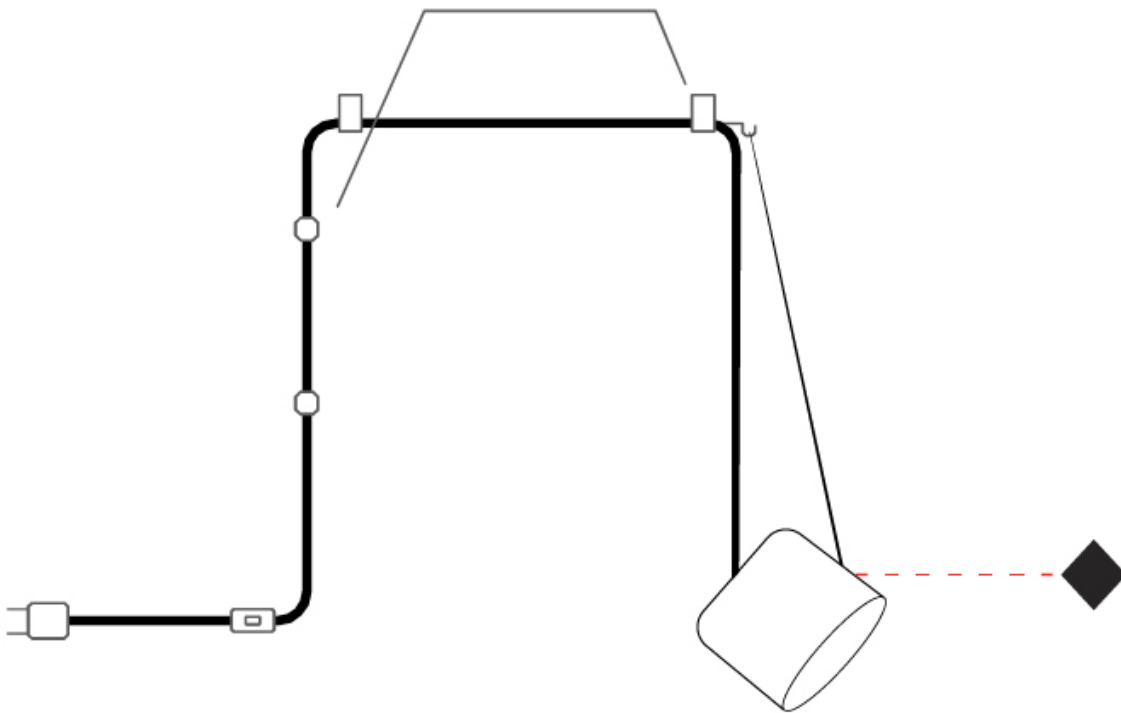

PACO SUSPENSION

D111010-

PROJECT	_____
TYPE	_____
SPECIFIER	_____
QUANTITY	_____
DATE	_____