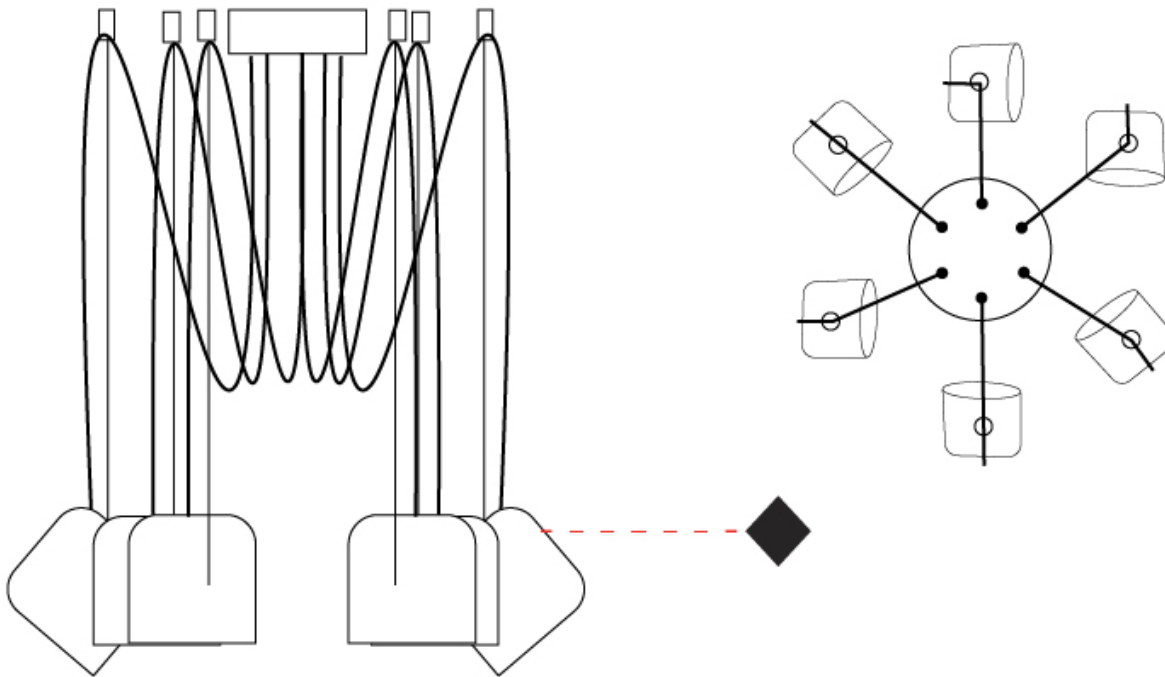

PACO SUSPENSION

D111015-

PROJECT	_____
TYPE	_____
SPECIFIER	_____
QUANTITY	_____
DATE	_____

D