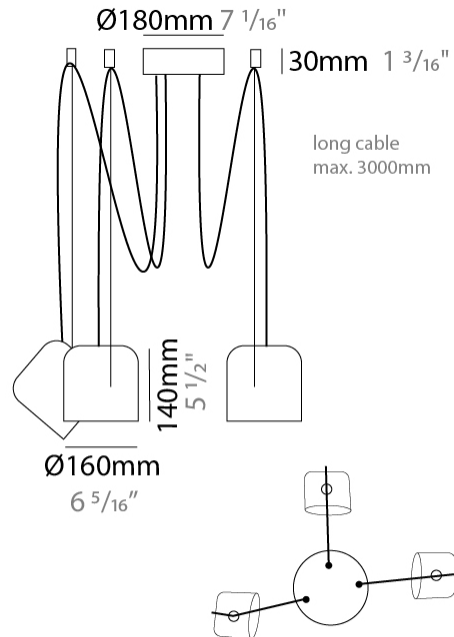

PROJECT _____
TYPE _____
SPECIFIER _____
QUANTITY _____
DATE _____

PACO SUSPENSION

D111012-

base number _____
Finish _____
Options _____

1. To build a product code in our configurator select the specify button on the base model # product page
2. To build a manual product code on this datasheet choose from the options listed below in blue font and add the suffix to the base model #

GENERAL

Series: Paco _____
Brand: Ole _____
Division: Design _____
Mounting Type: Suspension _____
Mounting Location: Ceiling _____
Subcategory: Pendant _____

PHYSICAL

Shape: Dome _____
Diameter (mm): 160 _____
Diameter (in): 6 5/16 _____
Height (mm): 140 _____
Height (in): 5 1/2 _____
Max. Overall Height (mm): 3140 _____
Max. Overall Height (in): 123 5/8 _____
Light Distribution: Direct _____
Weight (kg): 4.2 _____
Weight (lbs): 9.26 _____
Diffuser:rylic - Satin _____
Fixture Finish: [WHi / MBK / MWH](#) _____
Fixture Material: Metal _____
Cable Details: 3000mm Cable _____

ELECTRICAL

Number of Lamps: 3 _____
Lamp Type: LED Retrofit _____
Lamp Shape: MR16 _____
Bulb Included: Bulb Not Included _____
Max. Wattage Per Lamp (W): 7 _____
Lamp Base: GU10 _____
Input Voltage (V): 120 _____

LED

OPTICAL

Adjustability: Tilting and rotating _____

RATINGS AND CERTIFICATIONS

Certified By: Certified for North American Standards _____
IP rating: IP20 _____