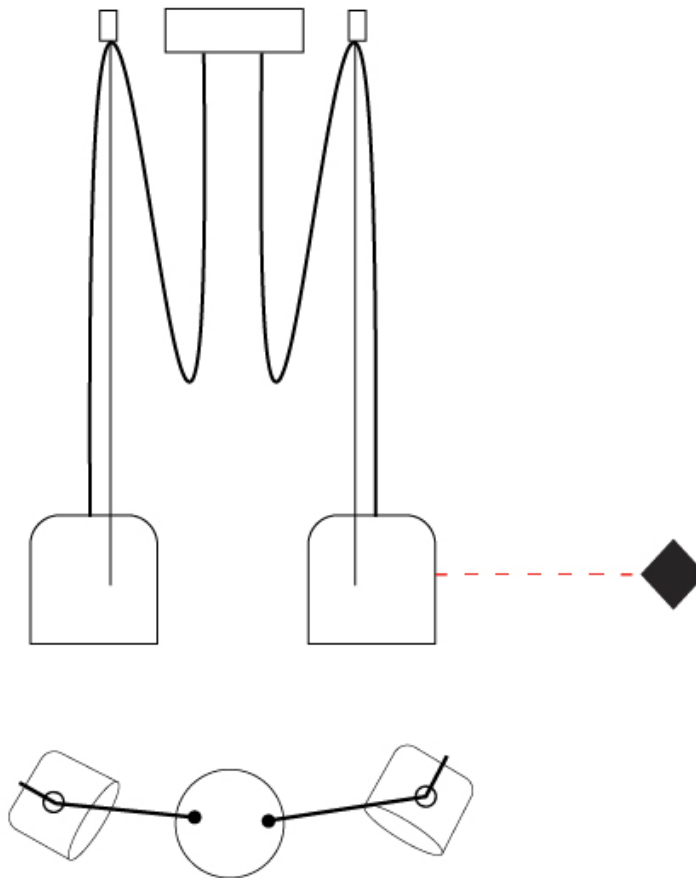

PACO SUSPENSION

D111011-

PROJECT

TYPE

SPECIFIER

QUANTITY

DATE

D