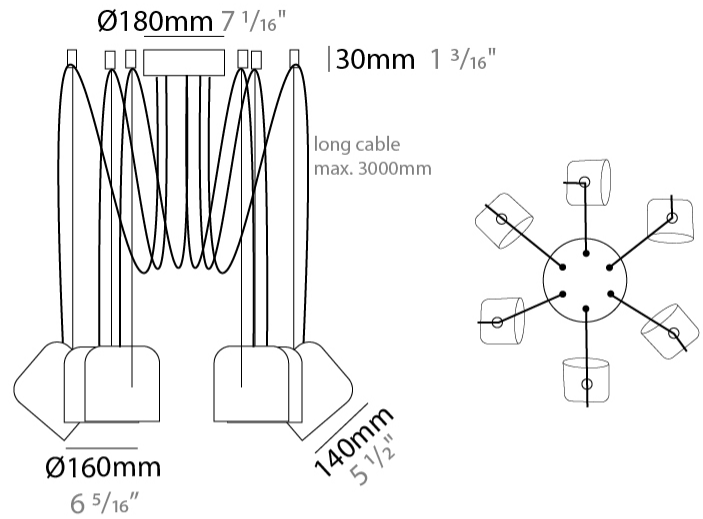

PROJECT _____
TYPE _____
SPECIFIER _____
QUANTITY _____
DATE _____

PACO SUSPENSION

D111015-

base number Finish
Options

1. To build a product code in our configurator select the specify button on the base model # product page
2. To build a manual product code on this datasheet choose from the options listed below in blue font and add the suffix to the base model #

GENERAL

Series: Paco
Brand: Ole
Division: Design
Mounting Type: Suspension
Mounting Location: Ceiling
Subcategory: Pendant

PHYSICAL

Shape: Dome
Diameter (mm): 160
Diameter (in): 6 ⁵/₁₆
Height (mm): 140
Height (in): 5 ¹/₂
Max. Overall Height (mm): 3140
Max. Overall Height (in): 123 ⁵/₈
Light Distribution: Direct
Weight (kg): 6
Weight (lbs): 13.23
Diffuser:rylic - Satin
Fixture Finish: [WHi / MBK / MWH](#)
Fixture Material: Metal
Cable Details: 3000mm Cable

ELECTRICAL

Number of Lamps: 6
Lamp Type: LED Retrofit
Lamp Shape: MR16
Bulb Included: Bulb Not Included
Max. Wattage Per Lamp (W): 7
Lamp Base: GU10
Input Voltage (V): 120

LED

OPTICAL

Adjustability: Tilting and rotating

RATINGS AND CERTIFICATIONS

Certified By: Certified for North American Standards
IP rating: IP20