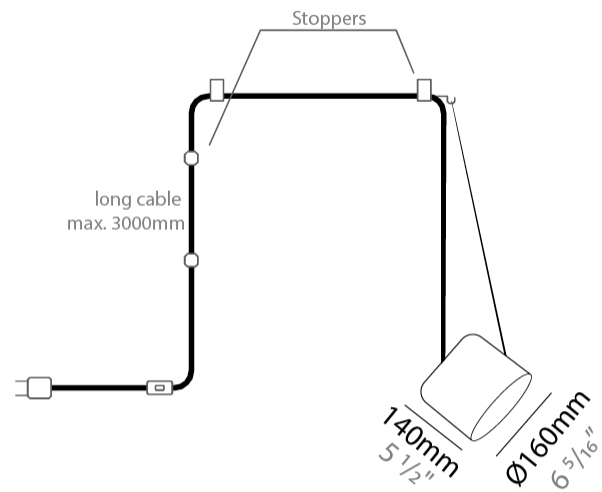

PROJECT	_____
TYPE	_____
SPECIFIER	_____
QUANTITY	_____
DATE	_____

PACO SUSPENSION

D111010-

base number Finish
Options

1. To build a product code in our configurator select the specify button on the base model # product page
2. To build a manual product code on this datasheet choose from the options listed below in blue font and add the suffix to the base model #

GENERAL

Series: Paco
Brand: Ole
Division: Design
Mounting Type: Suspension
Mounting Location: Ceiling
Subcategory: Pendant

PHYSICAL

Shape: Dome
Diameter (mm): 160
Diameter (in): 6 5/16
Height (mm): 140
Height (in): 5 1/2
Max. Overall Height (mm): 3140
Max. Overall Height (in): 123 5/8
Light Distribution: Direct
Weight (kg): 2
Weight (lbs): 4.41
Diffuser:rylic - Satin
Fixture Finish: [WHi / MBK / MWH](#)
Fixture Material: Metal
Cable Details: 3000mm Cable

ELECTRICAL

Number of Lamps: 1
Lamp Type: LED Retrofit
Lamp Shape: MR16
Bulb Included: Bulb Not Included
Max. Wattage Per Lamp (W): 7
Lamp Base: GU10
Input Voltage (V): 120

LED

OPTICAL

Adjustability: Tilting and rotating

RATINGS AND CERTIFICATIONS

Certified By: Certified for North American Standards
IP rating: IP20