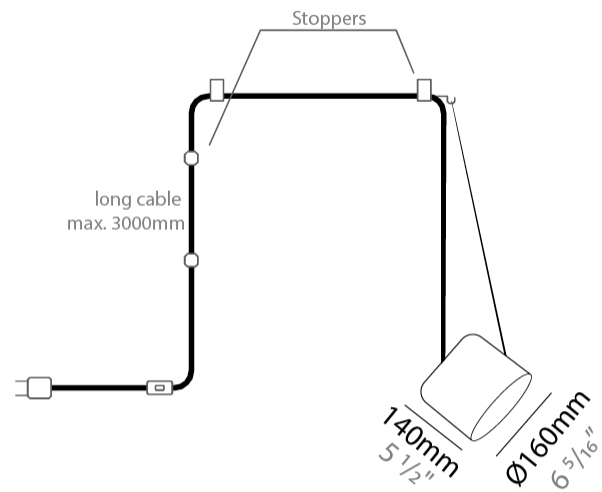

PROJECT	_____
TYPE	_____
SPECIFIER	_____
QUANTITY	_____
DATE	_____

PACO SUSPENSION

D111010-

base number   Finish
Options

1. To build a product code in our configurator select the specify button on the base model # product page
2. To build a manual product code on this datasheet choose from the options listed below in blue font and add the suffix to the base model #

GENERAL

Series: Paco _____
Brand: Ole _____
Division: Design _____
Mounting Type: Suspension _____
Mounting Location: Ceiling _____
Subcategory: Pendant _____

PHYSICAL

Shape: Dome _____
Diameter (mm): 160 _____
Diameter (in): 6 5/16 _____
Height (mm): 140 _____
Height (in): 5 1/2 _____
Max. Overall Height (mm): 3140 _____
Max. Overall Height (in): 123 5/8 _____
Light Distribution: Direct _____
Weight (kg): 2 _____
Weight (lbs): 4.41 _____
Diffuser:rylic - Satin _____
Fixture Finish: [WHi / MBK / MWH](#) _____
Fixture Material: Metal _____
Cable Details: 3000mm Cable _____

ELECTRICAL

Number of Lamps: 1 _____
Lamp Type: LED Retrofit _____
Lamp Shape: MR16 _____
Bulb Included: Bulb Not Included _____
Max. Wattage Per Lamp (W): 7 _____
Lamp Base: GU10 _____
Input Voltage (V): 120 _____

LED

OPTICAL

Adjustability: Tilting and rotating _____

RATINGS AND CERTIFICATIONS

Certified By: Certified for North American Standards _____
IP rating: IP20 _____