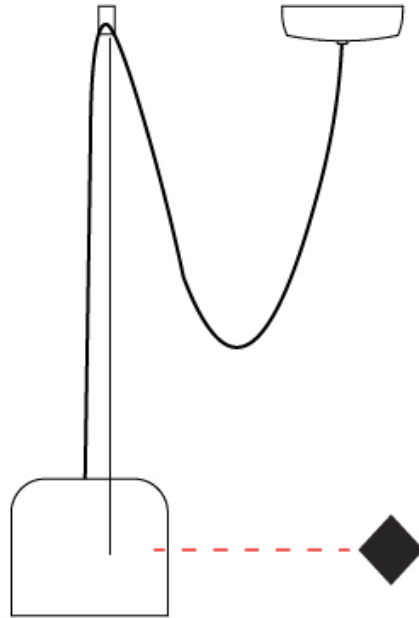

PACO SUSPENSION

D111009-

PROJECT	_____
TYPE	_____
SPECIFIER	_____
QUANTITY	_____
DATE	_____

D