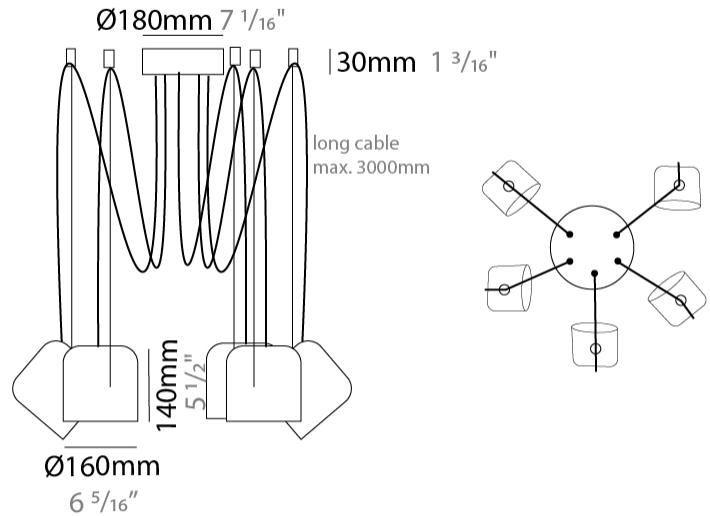

PROJECT _____
TYPE _____
SPECIFIER _____
QUANTITY _____
DATE _____

PACO SUSPENSION

D111014-

base number   Finish
Options

1. To build a product code in our configurator select the specify button on the base model # product page
2. To build a manual product code on this datasheet choose from the options listed below in blue font and add the suffix to the base model #

GENERAL

Series: Paco _____
Brand: Ole _____
Division: Design _____
Mounting Type: Suspension _____
Mounting Location: Ceiling _____
Subcategory: Pendant _____

PHYSICAL

Shape: Dome _____
Diameter (mm): 160 _____
Diameter (in): 6 5/16 _____
Height (mm): 140 _____
Height (in): 5 1/2 _____
Max. Overall Height (mm): 3140 _____
Max. Overall Height (in): 123 5/8 _____
Light Distribution: Direct _____
Weight (kg): 5.4 _____
Weight (lbs): 11.91 _____
Diffuser:rylic - Satin _____
Fixture Finish: [WHi / MBK / MWH](#) _____
Fixture Material: Metal _____
Cable Details: 3000mm Cable _____

ELECTRICAL

Number of Lamps: 5 _____
Lamp Type: LED Retrofit _____
Lamp Shape: MR16 _____
Bulb Included: Bulb Not Included _____
Max. Wattage Per Lamp (W): 7 _____
Lamp Base: GU10 _____
Input Voltage (V): 120 _____

LED

OPTICAL

Adjustability: Tilting and rotating _____

RATINGS AND CERTIFICATIONS

Certified By: Certified for North American Standards _____
IP rating: IP20 _____