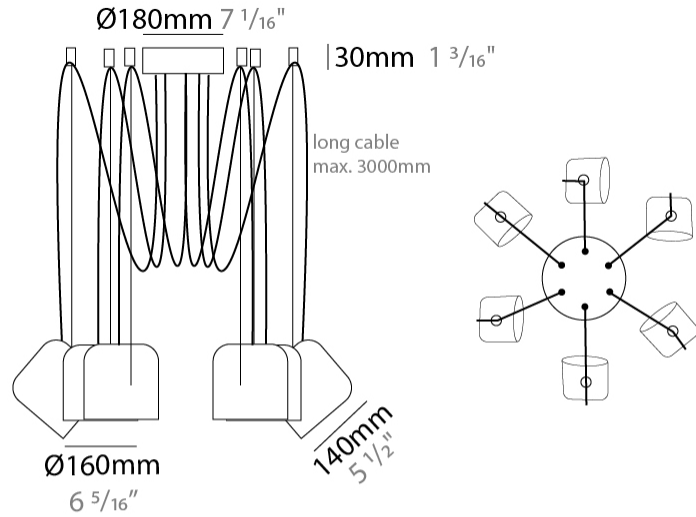

PROJECT	_____
TYPE	_____
SPECIFIER	_____
QUANTITY	_____
DATE	_____

PACO SUSPENSION

D111015-

base number Finish
Options

1. To build a product code in our configurator select the specify button on the base model # product page
2. To build a manual product code on this datasheet choose from the options listed below in blue font and add the suffix to the base model #

GENERAL

Series: Paco
Brand: Ole
Division: Design
Mounting Type: Suspension
Mounting Location: Ceiling
Subcategory: Pendant

PHYSICAL

Shape: Dome
Diameter (mm): 160
Diameter (in): 6 ⁵/₁₆
Height (mm): 140
Height (in): 5 ¹/₂
Max. Overall Height (mm): 3140
Max. Overall Height (in): 123 ⁵/₈
Light Distribution: Direct
Weight (kg): 6
Weight (lbs): 13.23
Diffuser: Arylic - Satin
Fixture Finish: [WHi / MBK / MWH](#)
Fixture Material: Metal
Cable Details: 3000mm Cable

ELECTRICAL

Number of Lamps: 6
Lamp Type: LED Retrofit
Lamp Shape: MR16
Bulb Included: Bulb Not Included
Max. Wattage Per Lamp (W): 7
Lamp Base: GU10
Input Voltage (V): 120

LED

OPTICAL

Adjustability: Tilting and rotating

RATINGS AND CERTIFICATIONS

Certified By: Certified for North American Standards
IP rating: IP20