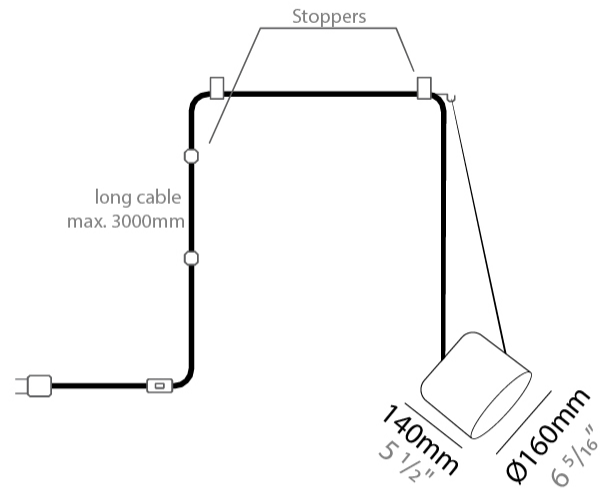

PROJECT	_____
TYPE	_____
SPECIFIER	_____
QUANTITY	_____
DATE	_____

PACO SUSPENSION

D111010-

base number   Finish
Options

1. To build a product code in our configurator select the specify button on the base model # product page
2. To build a manual product code on this datasheet choose from the options listed below in blue font and add the suffix to the base model #

GENERAL

Series: Paco _____
Brand: Ole _____
Division: Design _____
Mounting Type: Suspension _____
Mounting Location: Ceiling _____
Subcategory: Pendant _____

PHYSICAL

Shape: Dome _____
Diameter (mm): 160 _____
Diameter (in): 6 5/16 _____
Height (mm): 140 _____
Height (in): 5 1/2 _____
Max. Overall Height (mm): 3140 _____
Max. Overall Height (in): 123 5/8 _____
Light Distribution: Direct _____
Weight (kg): 2 _____
Weight (lbs): 4.41 _____
Diffuser:rylic - Satin _____
[Fixture Finish: WHi / MBK / MWH](#) _____
Fixture Material: Metal _____
Cable Details: 3000mm Cable _____

ELECTRICAL

Number of Lamps: 1 _____
Lamp Type: LED Retrofit _____
Lamp Shape: MR16 _____
Bulb Included: Bulb Not Included _____
Max. Wattage Per Lamp (W): 7 _____
Lamp Base: GU10 _____
Input Voltage (V): 120 _____

LED

OPTICAL

Adjustability: Tilting and rotating _____

RATINGS AND CERTIFICATIONS

Certified By: Certified for North American Standards _____
IP rating: IP20 _____