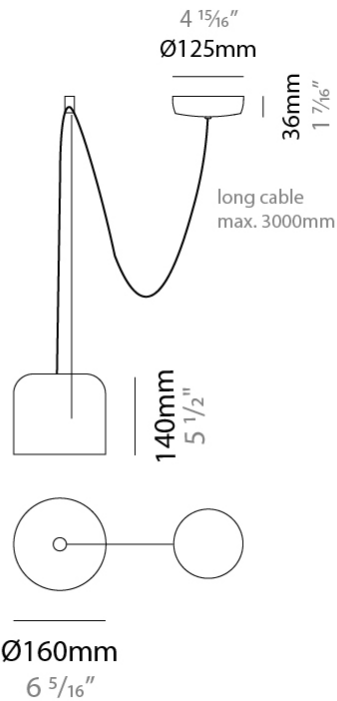

PROJECT	_____
TYPE	_____
SPECIFIER	_____
QUANTITY	_____
DATE	_____

PACO SUSPENSION

D111009-

base number   Finish
Options

1. To build a product code in our configurator select the specify button on the base model # product page
2. To build a manual product code on this datasheet choose from the options listed below in blue font and add the suffix to the base model #

GENERAL

Series: Paco _____
Brand: Ole _____
Division: Design _____
Mounting Type: Suspension _____
Mounting Location: Ceiling _____
Subcategory: Pendant _____

PHYSICAL

Shape: Dome _____
Diameter (mm): 160 _____
Diameter (in): 6 5/16 _____
Height (mm): 140 _____
Height (in): 5 1/2 _____
Max. Overall Height (mm): 3140 _____
Max. Overall Height (in): 123 5/8 _____
Light Distribution: Direct _____
Weight (kg): 2 _____
Weight (lbs): 4.41 _____
Diffuser: Arylic - Satin _____
[Fixture Finish: WHi / MBK / MWH](#) _____
Fixture Material: Metal _____
Cable Details: 3000mm Cable _____

ELECTRICAL

Number of Lamps: 1 _____
Lamp Type: LED Retrofit _____
Lamp Shape: MR16 _____
Bulb Included: Bulb Not Included _____
Max. Wattage Per Lamp (W): 7 _____
Lamp Base: GU10 _____
Input Voltage (V): 120 _____

LED

OPTICAL

Adjustability: Tilting and rotating _____

RATINGS AND CERTIFICATIONS

Certified By: Certified for North American Standards _____
IP rating: IP20 _____