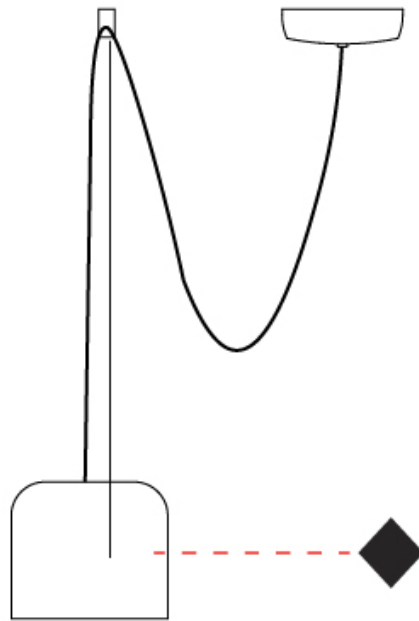

PACO SUSPENSION

D111009-

PROJECT
TYPE
SPECIFIER
QUANTITY
DATE