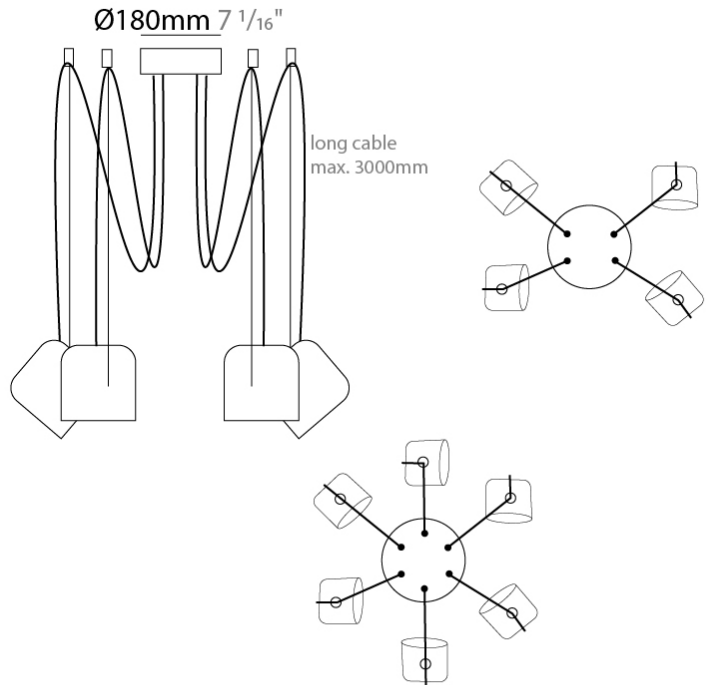

PACO SUSPENSION

D111013-

base number   Finish
Options

1. To build a product code in our configurator select the specify button on the base model # product page
2. To build a manual product code on this datasheet choose from the options listed below in blue font and add the suffix to the base model #

GENERAL

Series: Paco _____
Brand: Ole _____
Division: Design _____
Mounting Type: Suspension _____
Mounting Location: Ceiling _____
Subcategory: Pendant _____

PHYSICAL

Shape: Dome _____
Diameter (mm): 160 _____
Diameter (in): 6 5/16 _____
Height (mm): 140 _____
Height (in): 5 1/2 _____
Max. Overall Height (mm): 3140 _____
Max. Overall Height (in): 123 5/8 _____
Light Distribution: Direct _____
Weight (kg): 4.8 _____
Weight (lbs): 10.58 _____
Diffuser: Arylic - Satin _____
Fixture Finish: [WHi / MBK / MWH](#) _____
Fixture Material: Metal _____
Cable Details: 3000mm Cable _____

ELECTRICAL

Number of Lamps: 4 _____
Lamp Type: LED Retrofit _____
Lamp Shape: MR16 _____
Bulb Included: Bulb Not Included _____
Max. Wattage Per Lamp (W): 7 _____
Lamp Base: GU10 _____
Input Voltage (V): 120 _____

LED

OPTICAL

Adjustability: Tilting and rotating _____

RATINGS AND CERTIFICATIONS

Certified By: Certified for North American Standards _____
IP rating: IP20 _____