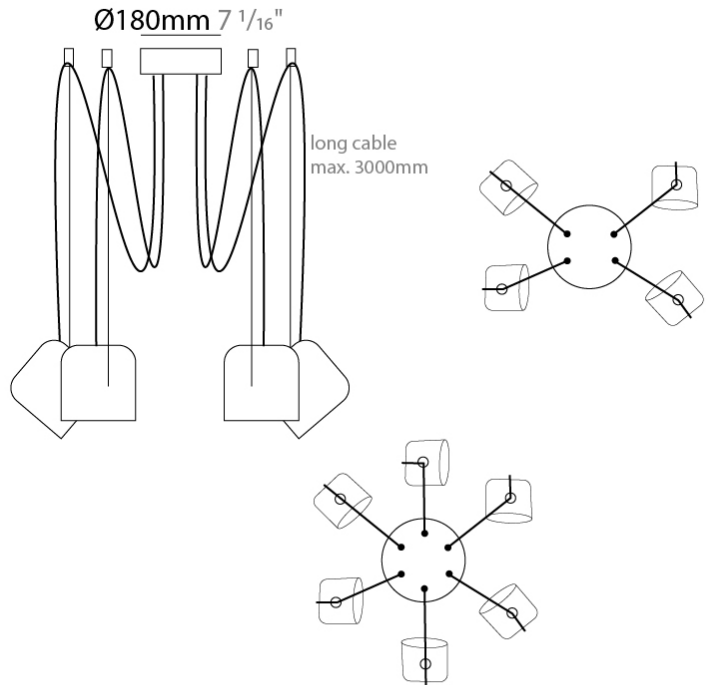

PROJECT _____
TYPE _____
SPECIFIER _____
QUANTITY _____
DATE _____

PACO SUSPENSION

D111013-

base number   Finish
Options

1. To build a product code in our configurator select the specify button on the base model # product page
2. To build a manual product code on this datasheet choose from the options listed below in blue font and add the suffix to the base model #

GENERAL

Series: Paco _____
Brand: Ole _____
Division: Design _____
Mounting Type: Suspension _____
Mounting Location: Ceiling _____
Subcategory: Pendant _____

PHYSICAL

Shape: Dome _____
Diameter (mm): 160 _____
Diameter (in): 6 5/16 _____
Height (mm): 140 _____
Height (in): 5 1/2 _____
Max. Overall Height (mm): 3140 _____
Max. Overall Height (in): 123 5/8 _____
Light Distribution: Direct _____
Weight (kg): 4.8 _____
Weight (lbs): 10.58 _____
Diffuser: Arylic - Satin _____
Fixture Finish: [WHi / MBK / MWH](#) _____
Fixture Material: Metal _____
Cable Details: 3000mm Cable _____

ELECTRICAL

Number of Lamps: 4 _____
Lamp Type: LED Retrofit _____
Lamp Shape: MR16 _____
Bulb Included: Bulb Not Included _____
Max. Wattage Per Lamp (W): 7 _____
Lamp Base: GU10 _____
Input Voltage (V): 120 _____

LED

OPTICAL

Adjustability: Tilting and rotating _____

RATINGS AND CERTIFICATIONS

Certified By: Certified for North American Standards _____
IP rating: IP20 _____