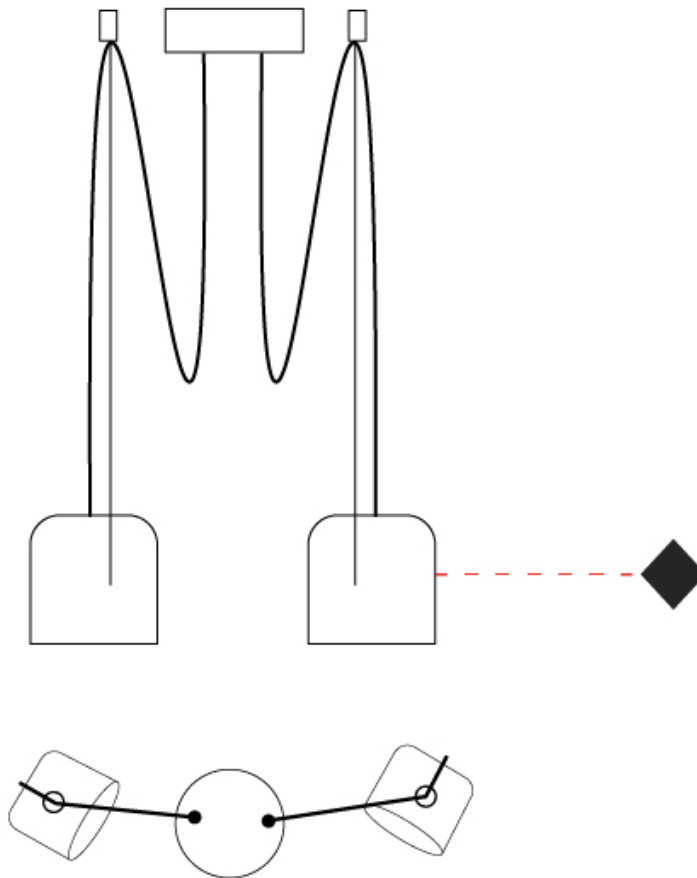

PACO SUSPENSION

D111011-

PROJECT _____

TYPE _____

SPECIFIER _____

QUANTITY _____

DATE _____

D