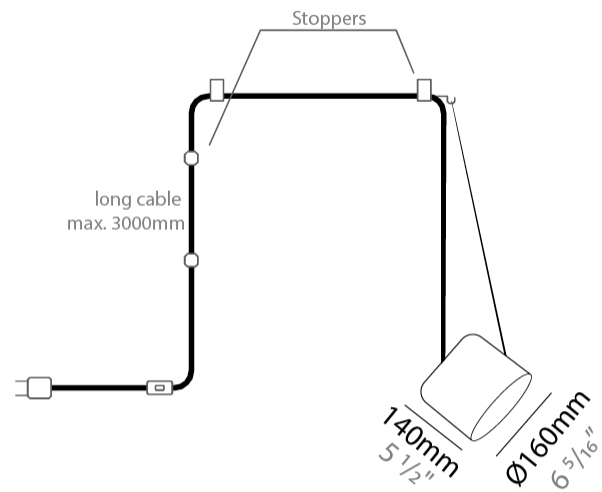

PACO SUSPENSION

D111010-

base number   Finish
Options

1. To build a product code in our configurator select the specify button on the base model # product page
2. To build a manual product code on this datasheet choose from the options listed below in blue font and add the suffix to the base model #

GENERAL

Series: Paco _____
Brand: Ole _____
Division: Design _____
Mounting Type: Suspension _____
Mounting Location: Ceiling _____
Subcategory: Pendant _____

PHYSICAL

Shape: Dome _____
Diameter (mm): 160 _____
Diameter (in): 6 5/16 _____
Height (mm): 140 _____
Height (in): 5 1/2 _____
Max. Overall Height (mm): 3140 _____
Max. Overall Height (in): 123 5/8 _____
Light Distribution: Direct _____
Weight (kg): 2 _____
Weight (lbs): 4.41 _____
Diffuser:rylic - Satin _____
Fixture Finish: [WHi / MBK / MWH](#) _____
Fixture Material: Metal _____
Cable Details: 3000mm Cable _____

ELECTRICAL

Number of Lamps: 1 _____
Lamp Type: LED Retrofit _____
Lamp Shape: MR16 _____
Bulb Included: Bulb Not Included _____
Max. Wattage Per Lamp (W): 7 _____
Lamp Base: GU10 _____
Input Voltage (V): 120 _____

LED

OPTICAL

Adjustability: Tilting and rotating _____

RATINGS AND CERTIFICATIONS

Certified By: Certified for North American Standards _____
IP rating: IP20 _____