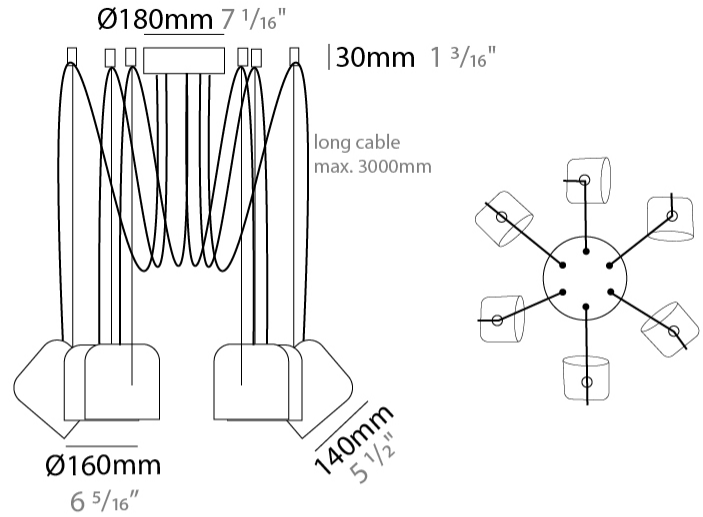

PROJECT _____
TYPE _____
SPECIFIER _____
QUANTITY _____
DATE _____

PACO SUSPENSION

D111015-

base number Finish
Options

1. To build a product code in our configurator select the specify button on the base model # product page
2. To build a manual product code on this datasheet choose from the options listed below in blue font and add the suffix to the base model #

GENERAL

Series: Paco
Brand: Ole
Division: Design
Mounting Type: Suspension
Mounting Location: Ceiling
Subcategory: Pendant

PHYSICAL

Shape: Dome
Diameter (mm): 160
Diameter (in): 6 ⁵/₁₆
Height (mm): 140
Height (in): 5 ¹/₂
Max. Overall Height (mm): 3140
Max. Overall Height (in): 123 ⁵/₈
Light Distribution: Direct
Weight (kg): 6
Weight (lbs): 13.23
Diffuser:rylic - Satin
Fixture Finish: [WHi / MBK / MWH](#)
Fixture Material: Metal
Cable Details: 3000mm Cable

ELECTRICAL

Number of Lamps: 6
Lamp Type: LED Retrofit
Lamp Shape: MR16
Bulb Included: Bulb Not Included
Max. Wattage Per Lamp (W): 7
Lamp Base: GU10
Input Voltage (V): 120

LED

OPTICAL

Adjustability: Tilting and rotating

RATINGS AND CERTIFICATIONS

Certified By: Certified for North American Standards
IP rating: IP20