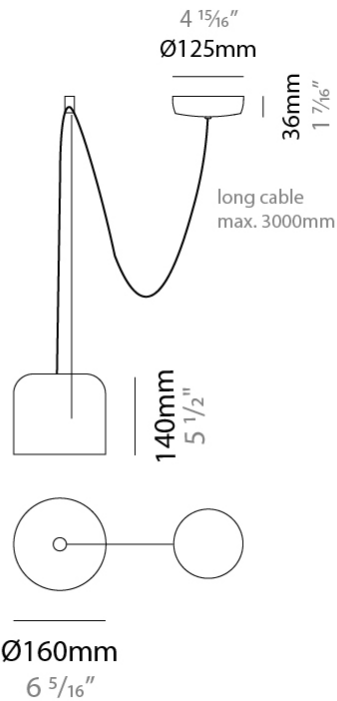

PROJECT	
TYPE	
SPECIFIER	
QUANTITY	
DATE	

PACO SUSPENSION

D111009-

base number   Finish
Options

1. To build a product code in our configurator select the specify button on the base model # product page
2. To build a manual product code on this datasheet choose from the options listed below in blue font and add the suffix to the base model #

GENERAL

Series: Paco
Brand: Ole
Division: Design
Mounting Type: Suspension
Mounting Location: Ceiling
Subcategory: Pendant

PHYSICAL

Shape: Dome
Diameter (mm): 160
Diameter (in): 6 5/16
Height (mm): 140
Height (in): 5 1/2
Max. Overall Height (mm): 3140
Max. Overall Height (in): 123 5/8
Light Distribution: Direct
Weight (kg): 2
Weight (lbs): 4.41
Diffuser: Arylic - Satin
[Fixture Finish: WHi / MBK / MWH](#)
Fixture Material: Metal
Cable Details: 3000mm Cable

ELECTRICAL

Number of Lamps: 1
Lamp Type: LED Retrofit
Lamp Shape: MR16
Bulb Included: Bulb Not Included
Max. Wattage Per Lamp (W): 7
Lamp Base: GU10
Input Voltage (V): 120

LED

OPTICAL

Adjustability: Tilting and rotating

RATINGS AND CERTIFICATIONS

Certified By: Certified for North American Standards
IP rating: IP20