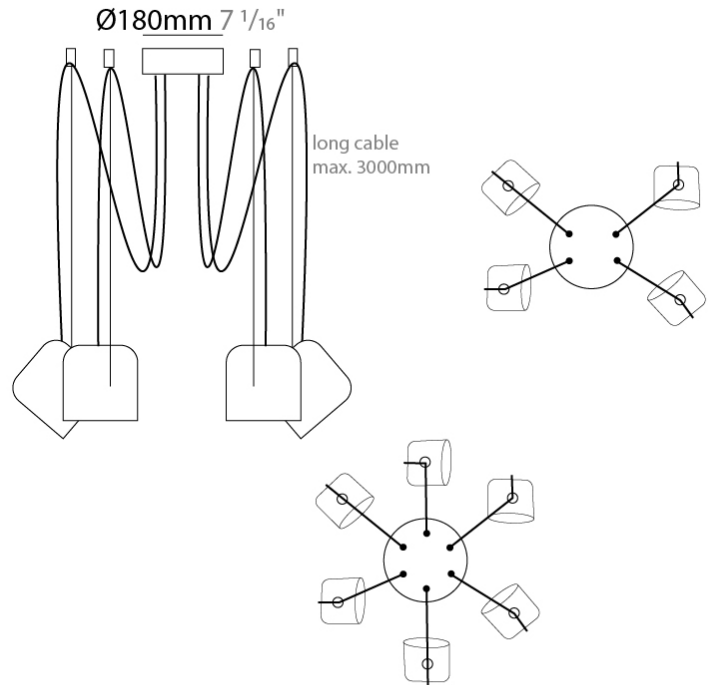

PROJECT _____
TYPE _____
SPECIFIER _____
QUANTITY _____
DATE _____

PACO SUSPENSION

D111013-

base number   Finish
Options

1. To build a product code in our configurator select the specify button on the base model # product page
2. To build a manual product code on this datasheet choose from the options listed below in blue font and add the suffix to the base model #

GENERAL

Series: Paco _____
Brand: Ole _____
Division: Design _____
Mounting Type: Suspension _____
Mounting Location: Ceiling _____
Subcategory: Pendant _____

PHYSICAL

Shape: Dome _____
Diameter (mm): 160 _____
Diameter (in): 6 5/16 _____
Height (mm): 140 _____
Height (in): 5 1/2 _____
Max. Overall Height (mm): 3140 _____
Max. Overall Height (in): 123 5/8 _____
Light Distribution: Direct _____
Weight (kg): 4.8 _____
Weight (lbs): 10.58 _____
Diffuser:rylic - Satin _____
Fixture Finish: [WHi / MBK / MWH](#) _____
Fixture Material: Metal _____
Cable Details: 3000mm Cable _____

ELECTRICAL

Number of Lamps: 4 _____
Lamp Type: LED Retrofit _____
Lamp Shape: MR16 _____
Bulb Included: Bulb Not Included _____
Max. Wattage Per Lamp (W): 7 _____
Lamp Base: GU10 _____
Input Voltage (V): 120 _____

LED

OPTICAL

Adjustability: Tilting and rotating _____

RATINGS AND CERTIFICATIONS

Certified By: Certified for North American Standards _____
IP rating: IP20 _____