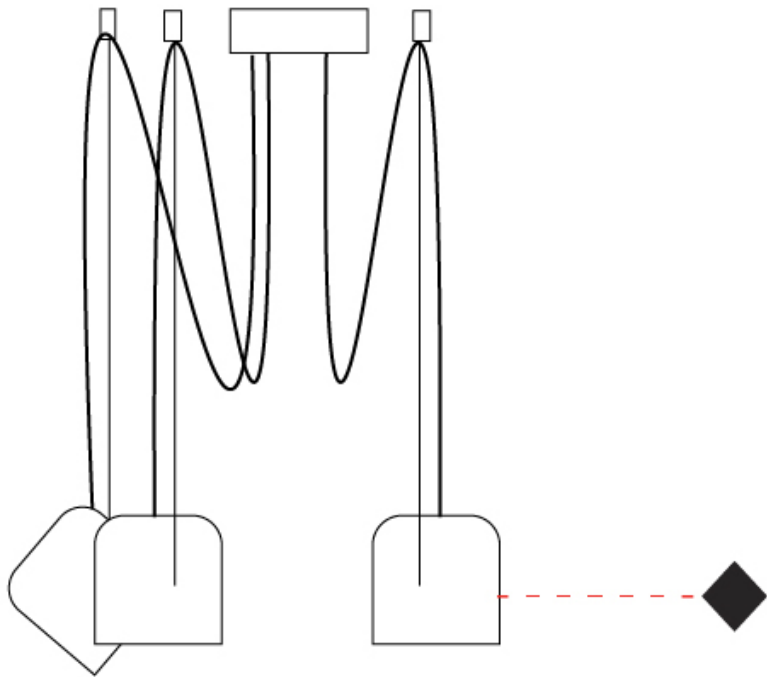

PACO SUSPENSION

D111012-

PROJECT
TYPE
SPECIFIER
QUANTITY
DATE

D