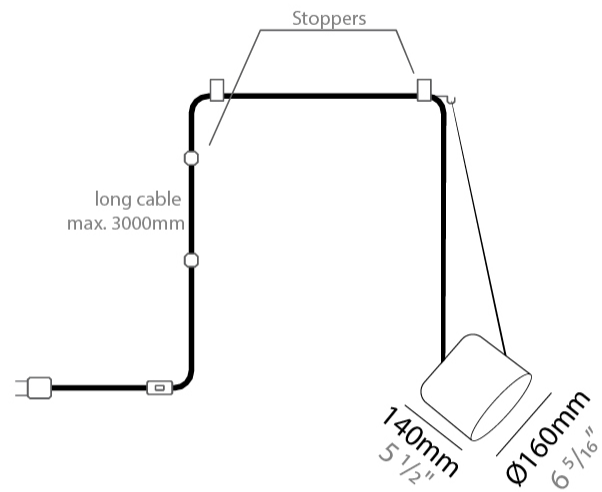

PROJECT	_____
TYPE	_____
SPECIFIER	_____
QUANTITY	_____
DATE	_____

PACO SUSPENSION

D111010-

base number Finish
Options

1. To build a product code in our configurator select the specify button on the base model # product page
2. To build a manual product code on this datasheet choose from the options listed below in blue font and add the suffix to the base model #

GENERAL

Series: Paco
Brand: Ole
Division: Design
Mounting Type: Suspension
Mounting Location: Ceiling
Subcategory: Pendant

PHYSICAL

Shape: Dome
Diameter (mm): 160
Diameter (in): 6 5/16
Height (mm): 140
Height (in): 5 1/2
Max. Overall Height (mm): 3140
Max. Overall Height (in): 123 5/8
Light Distribution: Direct
Weight (kg): 2
Weight (lbs): 4.41
Diffuser:rylic - Satin
Fixture Finish: [WHI / MBK / MWH](#)
Fixture Material: Metal
Cable Details: 3000mm Cable

ELECTRICAL

Number of Lamps: 1
Lamp Type: LED Retrofit
Lamp Shape: MR16
Bulb Included: Bulb Not Included
Max. Wattage Per Lamp (W): 7
Lamp Base: GU10
Input Voltage (V): 120

LED

OPTICAL

Adjustability: Tilting and rotating

RATINGS AND CERTIFICATIONS

Certified By: Certified for North American Standards
IP rating: IP20