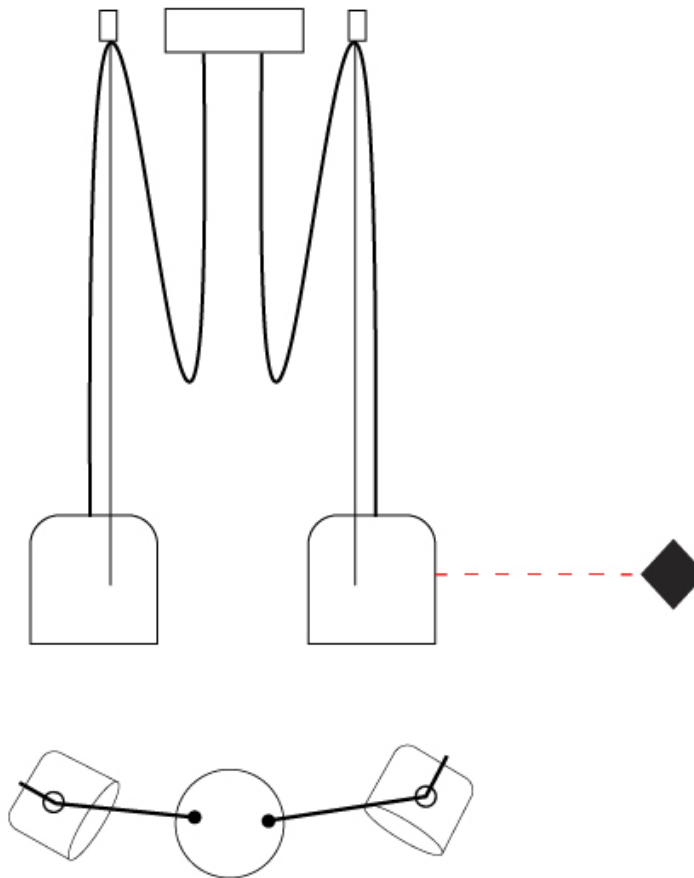

PACO SUSPENSION

D111011-

PROJECT _____

TYPE _____

SPECIFIER _____

QUANTITY _____

DATE _____