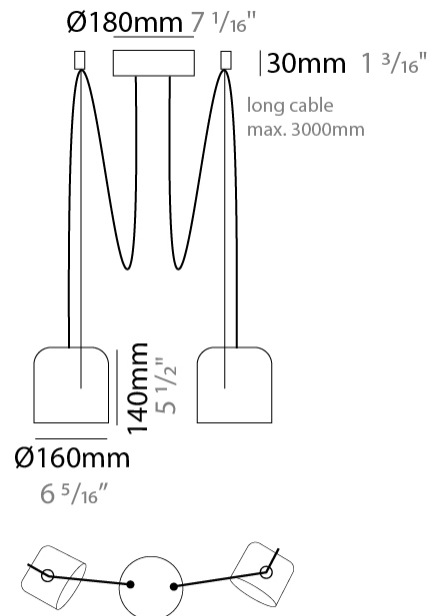

PROJECT	_____
TYPE	_____
SPECIFIER	_____
QUANTITY	_____
DATE	_____

PACO SUSPENSION

D111011-

base number   Finish
Options

1. To build a product code in our configurator select the specify button on the base model # product page
2. To build a manual product code on this datasheet choose from the options listed below in blue font and add the suffix to the base model #

GENERAL

Series: Paco
Brand: Ole
Division: Design
Mounting Type: Suspension
Mounting Location: Ceiling
Subcategory: Pendant

PHYSICAL

Shape: Dome
Diameter (mm): 160
Diameter (in): 6 5/16
Height (mm): 140
Height (in): 5 1/2
Max. Overall Height (mm): 3140
Max. Overall Height (in): 123 5/8
Light Distribution: Direct
Weight (kg): 3.6
Weight (lbs): 7.94
Diffuser:rylic - Satin
Fixture Finish: [WHi / MBK / MWH](#)
Fixture Material: Metal
Cable Details: 3000mm Cable

ELECTRICAL

Number of Lamps: 2
Lamp Type: LED Retrofit
Lamp Shape: MR16
Bulb Included: Bulb Not Included
Max. Wattage Per Lamp (W): 7
Lamp Base: GU10
Input Voltage (V): 120

LED

OPTICAL

Adjustability: Tilting and rotating

RATINGS AND CERTIFICATIONS

Certified By: Certified for North American Standards
IP rating: IP20