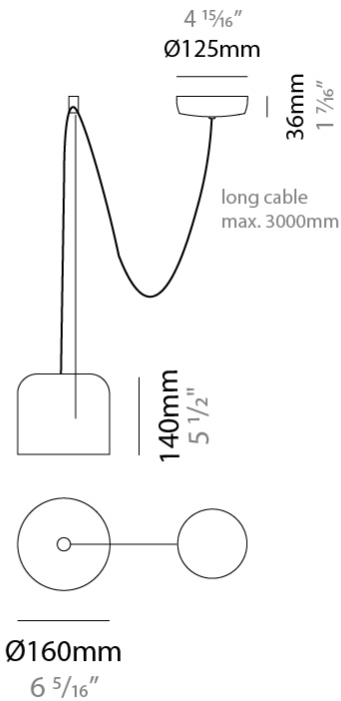

PROJECT	
TYPE	
SPECIFIER	
QUANTITY	
DATE	

PACO SUSPENSION

D111009-

base number   Finish
Options

1. To build a product code in our configurator select the specify button on the base model # product page
2. To build a manual product code on this datasheet choose from the options listed below in blue font and add the suffix to the base model #

GENERAL

Series: Paco
Brand: Ole
Division: Design
Mounting Type: Suspension
Mounting Location: Ceiling
Subcategory: Pendant

PHYSICAL

Shape: Dome
Diameter (mm): 160
Diameter (in): 6 5/16
Height (mm): 140
Height (in): 5 1/2
Max. Overall Height (mm): 3140
Max. Overall Height (in): 123 5/8
Light Distribution: Direct
Weight (kg): 2
Weight (lbs): 4.41
Diffuser: Arylic - Satin
[Fixture Finish: WHi / MBK / MWH](#)
Fixture Material: Metal
Cable Details: 3000mm Cable

ELECTRICAL

Number of Lamps: 1
Lamp Type: LED Retrofit
Lamp Shape: MR16
Bulb Included: Bulb Not Included
Max. Wattage Per Lamp (W): 7
Lamp Base: GU10
Input Voltage (V): 120

LED

OPTICAL

Adjustability: Tilting and rotating

RATINGS AND CERTIFICATIONS

Certified By: Certified for North American Standards
IP rating: IP20