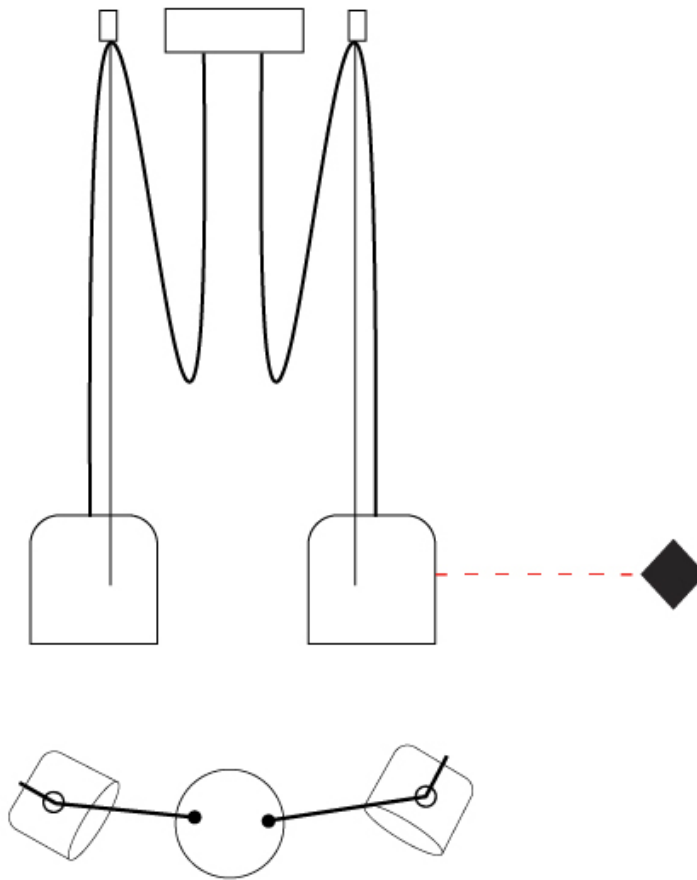

PACO SUSPENSION

D111011-

PROJECT
TYPE
SPECIFIER
QUANTITY
DATE

D