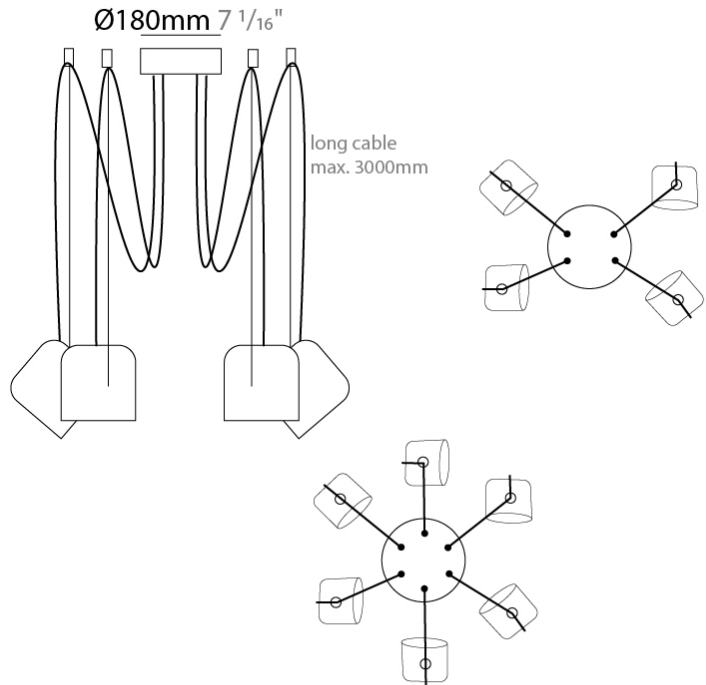

PROJECT	_____
TYPE	_____
SPECIFIER	_____
QUANTITY	_____
DATE	_____

PACO SUSPENSION

D111013-

base number Finish
Options

1. To build a product code in our configurator select the specify button on the base model # product page
2. To build a manual product code on this datasheet choose from the options listed below in blue font and add the suffix to the base model #

GENERAL

Series: Paco
Brand: Ole
Division: Design
Mounting Type: Suspension
Mounting Location: Ceiling
Subcategory: Pendant

PHYSICAL

Shape: Dome
Diameter (mm): 160
Diameter (in): 6 5/16
Height (mm): 140
Height (in): 5 1/2
Max. Overall Height (mm): 3140
Max. Overall Height (in): 123 5/8
Light Distribution: Direct
Weight (kg): 4.8
Weight (lbs): 10.58
Diffuser:rylic - Satin
[Fixture Finish: WHi / MBK / MWH](#)
Fixture Material: Metal
Cable Details: 3000mm Cable

ELECTRICAL

Number of Lamps: 4
Lamp Type: LED Retrofit
Lamp Shape: MR16
Bulb Included: Bulb Not Included
Max. Wattage Per Lamp (W): 7
Lamp Base: GU10
Input Voltage (V): 120

LED

OPTICAL

Adjustability: Tilting and rotating

RATINGS AND CERTIFICATIONS

Certified By: Certified for North American Standards
IP rating: IP20