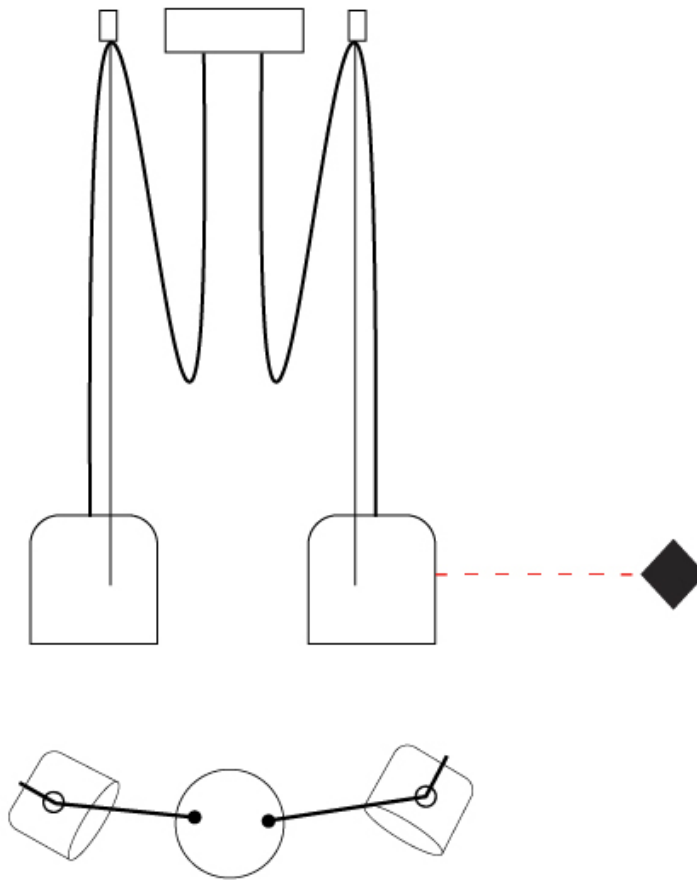

PACO SUSPENSION

D111011-

PROJECT _____

TYPE _____

SPECIFIER _____

QUANTITY _____

DATE _____