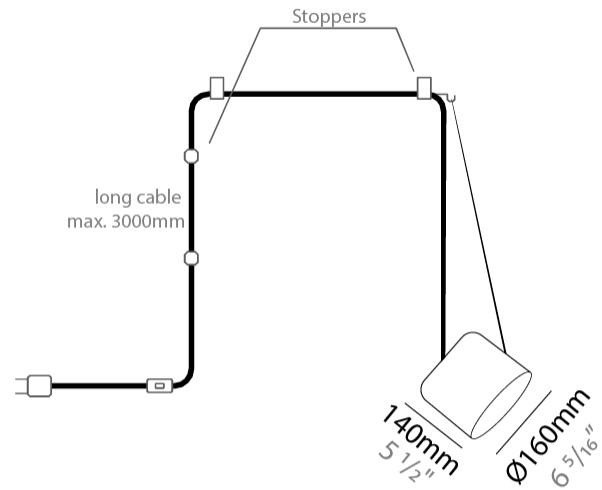

PROJECT	_____
TYPE	_____
SPECIFIER	_____
QUANTITY	_____
DATE	_____

PACO SUSPENSION

D111010-

base number   Finish
Options

1. To build a product code in our configurator select the specify button on the base model # product page
2. To build a manual product code on this datasheet choose from the options listed below in blue font and add the suffix to the base model #

GENERAL

Series: Paco _____
Brand: Ole _____
Division: Design _____
Mounting Type: Suspension _____
Mounting Location: Ceiling _____
Subcategory: Pendant _____

PHYSICAL

Shape: Dome _____
Diameter (mm): 160 _____
Diameter (in): 6 5/16 _____
Height (mm): 140 _____
Height (in): 5 1/2 _____
Max. Overall Height (mm): 3140 _____
Max. Overall Height (in): 123 5/8 _____
Light Distribution: Direct _____
Weight (kg): 2 _____
Weight (lbs): 4.41 _____
Diffuser:rylic - Satin _____
Fixture Finish: [WHi / MBK / MWH](#) _____
Fixture Material: Metal _____
Cable Details: 3000mm Cable _____

ELECTRICAL

Number of Lamps: 1 _____
Lamp Type: LED Retrofit _____
Lamp Shape: MR16 _____
Bulb Included: Bulb Not Included _____
Max. Wattage Per Lamp (W): 7 _____
Lamp Base: GU10 _____
Input Voltage (V): 120 _____

LED

OPTICAL

Adjustability: Tilting and rotating _____

RATINGS AND CERTIFICATIONS

Certified By: Certified for North American Standards _____
IP rating: IP20 _____