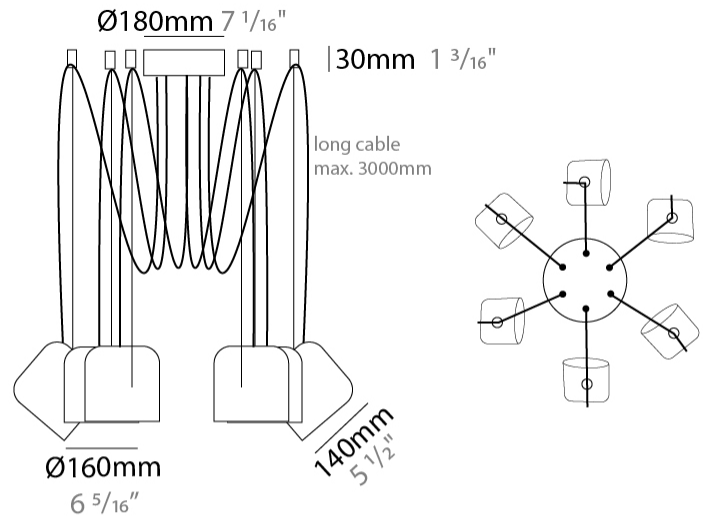

PROJECT	_____
TYPE	_____
SPECIFIER	_____
QUANTITY	_____
DATE	_____

PACO SUSPENSION

D111015-

base number Finish
Options

1. To build a product code in our configurator select the specify button on the base model # product page
2. To build a manual product code on this datasheet choose from the options listed below in blue font and add the suffix to the base model #

GENERAL

Series: Paco
Brand: Ole
Division: Design
Mounting Type: Suspension
Mounting Location: Ceiling
Subcategory: Pendant

PHYSICAL

Shape: Dome
Diameter (mm): 160
Diameter (in): 6 ⁵/₁₆
Height (mm): 140
Height (in): 5 ¹/₂
Max. Overall Height (mm): 3140
Max. Overall Height (in): 123 ⁵/₈
Light Distribution: Direct
Weight (kg): 6
Weight (lbs): 13.23
Diffuser:rylic - Satin
Fixture Finish: [WHi](#) / [MBK](#) / [MWH](#)
Fixture Material: Metal
Cable Details: 3000mm Cable

ELECTRICAL

Number of Lamps: 6
Lamp Type: LED Retrofit
Lamp Shape: MR16
Bulb Included: Bulb Not Included
Max. Wattage Per Lamp (W): 7
Lamp Base: GU10
Input Voltage (V): 120

LED

OPTICAL

Adjustability: Tilting and rotating

RATINGS AND CERTIFICATIONS

Certified By: Certified for North American Standards
IP rating: IP20