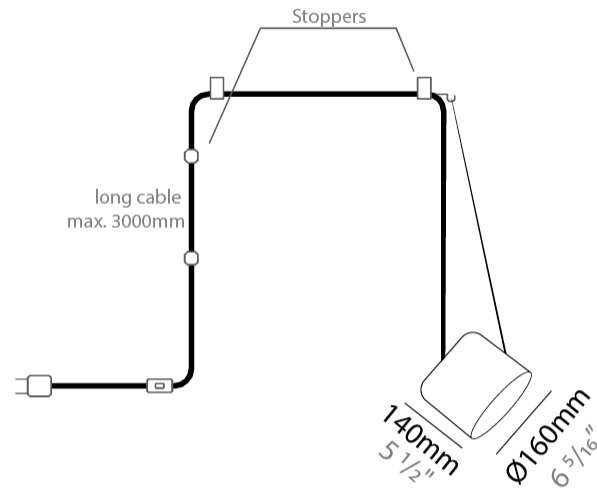

PROJECT	_____
TYPE	_____
SPECIFIER	_____
QUANTITY	_____
DATE	_____

PACO SUSPENSION

D111010-

base number Finish
Options

1. To build a product code in our configurator select the specify button on the base model # product page
2. To build a manual product code on this datasheet choose from the options listed below in blue font and add the suffix to the base model #

GENERAL

Series: Paco
Brand: Ole
Division: Design
Mounting Type: Suspension
Mounting Location: Ceiling
Subcategory: Pendant

PHYSICAL

Shape: Dome
Diameter (mm): 160
Diameter (in): 6 5/16
Height (mm): 140
Height (in): 5 1/2
Max. Overall Height (mm): 3140
Max. Overall Height (in): 123 5/8
Light Distribution: Direct
Weight (kg): 2
Weight (lbs): 4.41
Diffuser:rylic - Satin
Fixture Finish: [WHi / MBK / MWH](#)
Fixture Material: Metal
Cable Details: 3000mm Cable

ELECTRICAL

Number of Lamps: 1
Lamp Type: LED Retrofit
Lamp Shape: MR16
Bulb Included: Bulb Not Included
Max. Wattage Per Lamp (W): 7
Lamp Base: GU10
Input Voltage (V): 120

LED

OPTICAL

Adjustability: Tilting and rotating

RATINGS AND CERTIFICATIONS

Certified By: Certified for North American Standards
IP rating: IP20