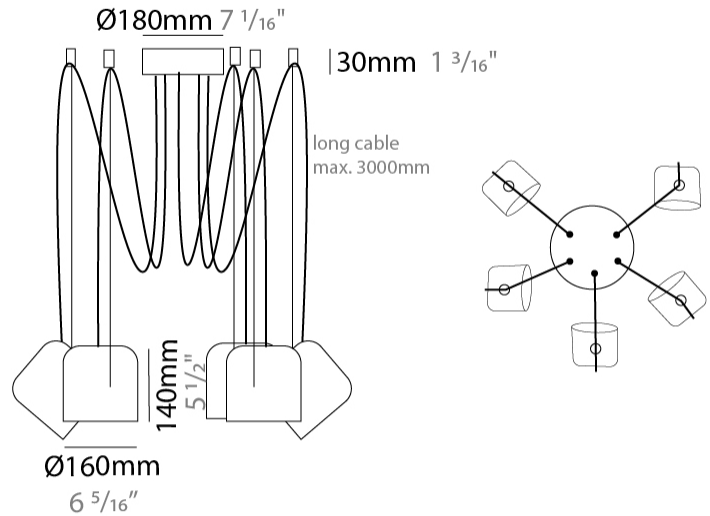

PACO SUSPENSION

D111014-

base number _____
Finish _____
Options _____

1. To build a product code in our configurator select the specify button on the base model # product page
2. To build a manual product code on this datasheet choose from the options listed below in blue font and add the suffix to the base model #

GENERAL

Series: Paco _____
Partner: Ole _____
Division: Design _____
Installation: Suspension _____
Product Type: Pendant _____
Mounting Location: Ceiling _____
Light Distribution: Adjustable _____

PHYSICAL

Shape: Dome _____
Diameter (mm): 160 _____
Diameter (in): 6 5/16 _____
Height (mm): 140 _____
Height (in): 5 1/2 _____
Max. Overall Height (mm): 3140 _____
Max. Overall Height (in): 123 5/8 _____
Weight (kg): 5.4 _____
Weight (lbs): 11.91 _____
Diffuser:rylic - Satin _____
Fixture Finish: [WHi / MBK / MWH](#) _____
Fixture Material: Metal _____
Cable Details: 3000mm Cable _____

ELECTRICAL

Number of Lamps: 5 _____
Lamp Type: LED Retrofit _____
Lamp Shape: MR16 _____
Bulb Included: Bulb Not Included _____
Max. Wattage Per Lamp (W): 7 _____
Lamp Base: GU10 _____
Input Voltage (V): 120 _____

LED

OPTICAL

Adjustability: Tilting and rotating _____

RATINGS AND CERTIFICATIONS

Certified By: Certified for North American Standards _____
IP rating: IP20 _____