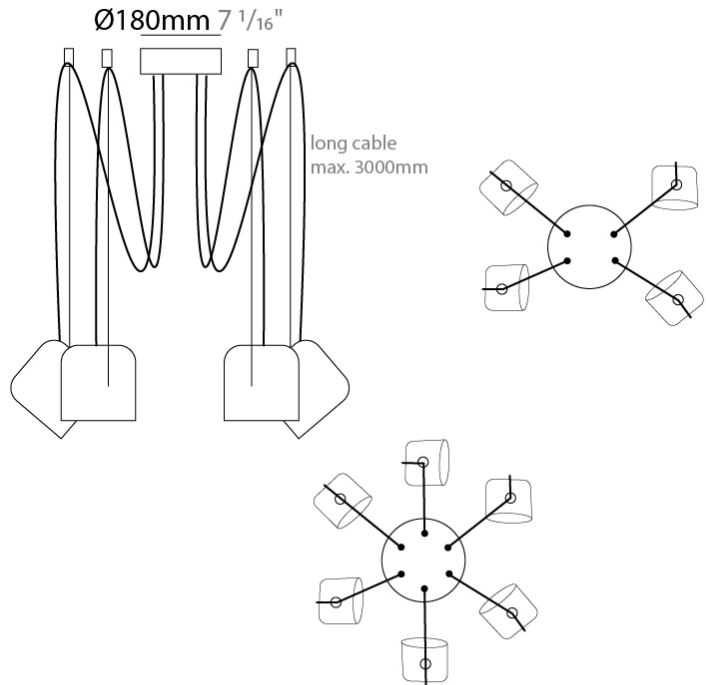

PACO SUSPENSION

D111013-

base number Finish
Options

1. To build a product code in our configurator select the specify button on the base model # product page
2. To build a manual product code on this datasheet choose from the options listed below in blue font and add the suffix to the base model #

GENERAL

Series: Paco
Partner: Ole
Division: Design
Installation: Suspension
Product Type: Pendant
Mounting Location: Ceiling
Light Distribution: Adjustable

PHYSICAL

Shape: Dome
Diameter (mm): 160
Diameter (in): 6 5/8
Height (mm): 140
Height (in): 5 1/2
Max. Overall Height (mm): 3140
Max. Overall Height (in): 123 5/8
Weight (kg): 4.8
Weight (lbs): 10.58
Diffuser:rylic - Satin
Fixture Finish: [WHi / MBK / MWH](#)
Fixture Material: Metal
Cable Details: 3000mm Cable

ELECTRICAL

Number of Lamps: 4
Lamp Type: LED Retrofit
Lamp Shape: MR16
Bulb Included: Bulb Not Included
Max. Wattage Per Lamp (W): 7
Lamp Base: GU10
Input Voltage (V): 120

LED

OPTICAL

Adjustability: Tilting and rotating

RATINGS AND CERTIFICATIONS

Certified By: Certified for North American Standards
IP rating: IP20

PROJECT _____
TYPE _____
SPECIFIER _____
QUANTITY _____
DATE _____