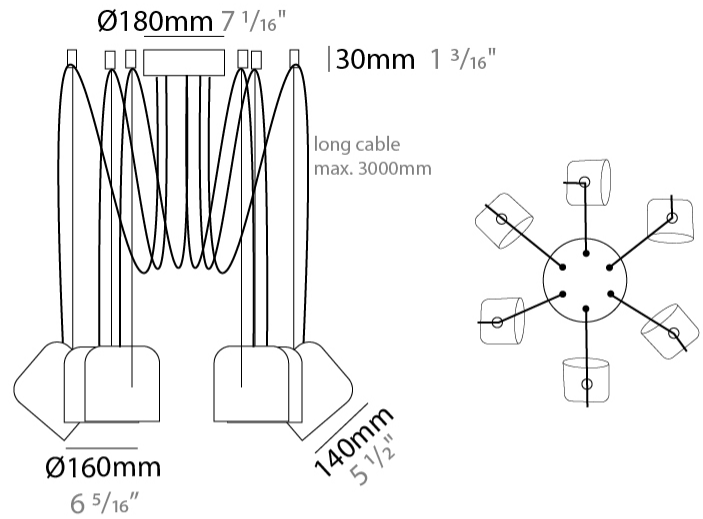

PROJECT	_____
TYPE	_____
SPECIFIER	_____
QUANTITY	_____
DATE	_____

PACO SUSPENSION

D111015-

base number   Finish
Options

1. To build a product code in our configurator select the specify button on the base model # product page
2. To build a manual product code on this datasheet choose from the options listed below in blue font and add the suffix to the base model #

GENERAL

Series: Paco
Partner: Ole
Division: Design
Installation: Suspension
Product Type: Pendant
Mounting Location: Ceiling
Light Distribution: Adjustable

PHYSICAL

Shape: Dome
Diameter (mm): 160
Diameter (in): 6 5/16
Height (mm): 140
Height (in): 5 1/2
Max. Overall Height (mm): 3140
Max. Overall Height (in): 123 5/8
Weight (kg): 6
Weight (lbs): 13.23
Diffuser:rylic - Satin
Fixture Finish: [WHi / MBK / MWH](#)
Fixture Material: Metal
Cable Details: 3000mm Cable

ELECTRICAL

Number of Lamps: 6
Lamp Type: LED Retrofit
Lamp Shape: MR16
Bulb Included: Bulb Not Included
Max. Wattage Per Lamp (W): 7
Lamp Base: GU10
Input Voltage (V): 120

LED

OPTICAL

Adjustability: Tilting and rotating

RATINGS AND CERTIFICATIONS

Certified By: Certified for North American Standards
IP rating: IP20