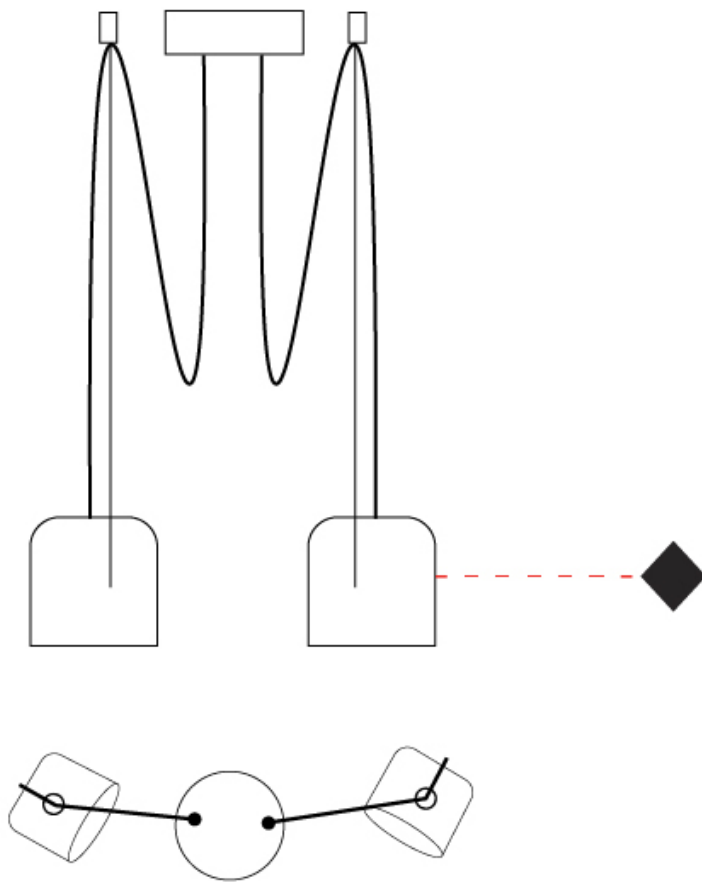

PACO SUSPENSION

D111011-

PROJECT
TYPE
SPECIFIER
QUANTITY
DATE

D