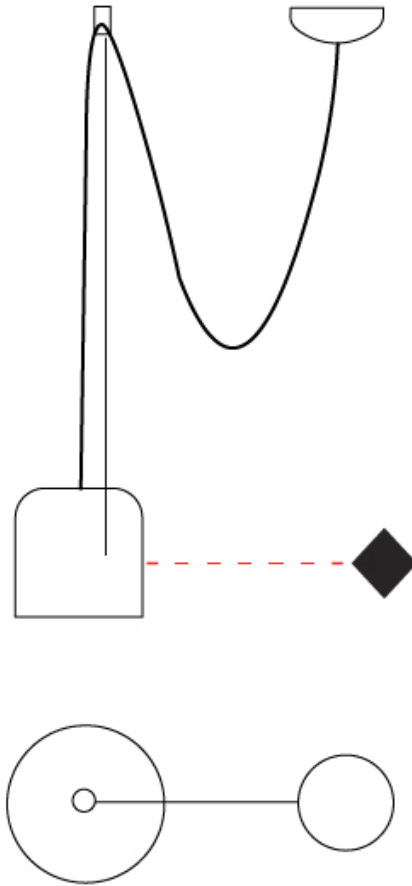

PACO SUSPENSION

D111009-

PROJECT

TYPE

SPECIFIER

QUANTITY

DATE

D