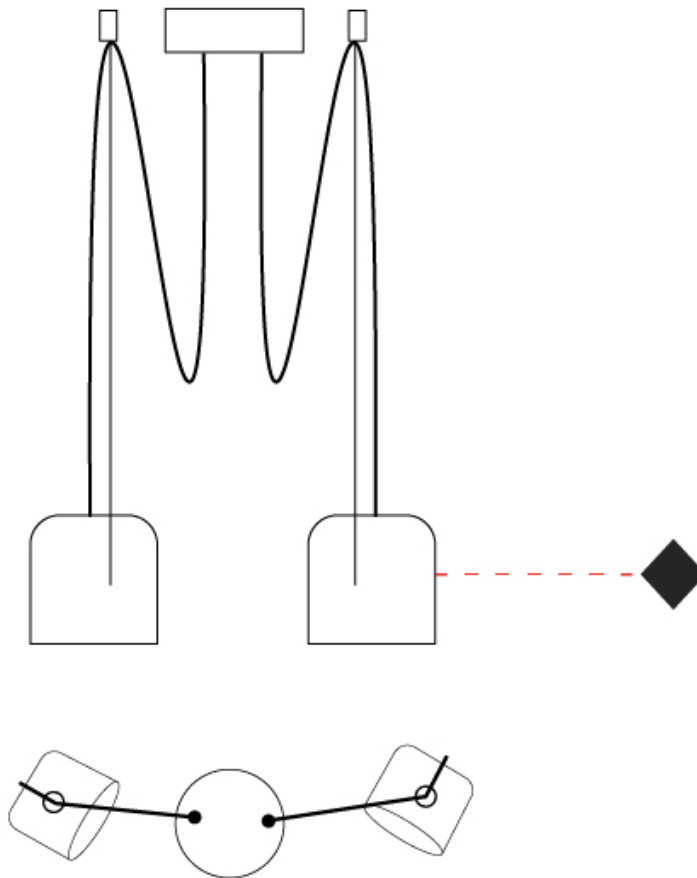

PACO SUSPENSION

D111011-

PROJECT _____

TYPE _____

SPECIFIER _____

QUANTITY _____

DATE _____