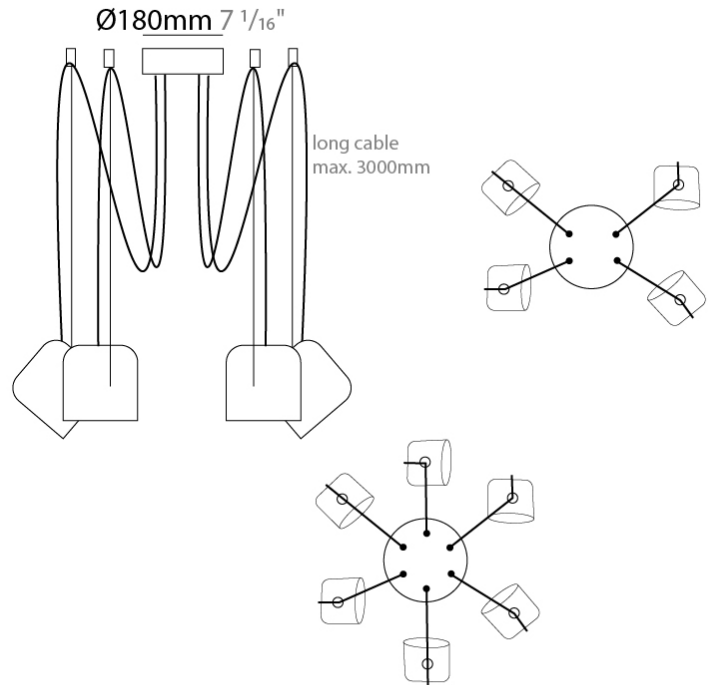

PROJECT _____
TYPE _____
SPECIFIER _____
QUANTITY _____
DATE _____

PACO SUSPENSION

D111013-

base number Finish
Options

1. To build a product code in our configurator select the specify button on the base model # product page
2. To build a manual product code on this datasheet choose from the options listed below in blue font and add the suffix to the base model #

GENERAL

Series: Paco
Brand: Ole
Division: Design
Mounting Type: Suspension
Mounting Location: Ceiling
Subcategory: Pendant

PHYSICAL

Shape: Dome
Diameter (mm): 160
Diameter (in): 6 5/16
Height (mm): 140
Height (in): 5 1/2
Max. Overall Height (mm): 3140
Max. Overall Height (in): 123 5/8
Light Distribution: Direct
Weight (kg): 4.8
Weight (lbs): 10.58
Diffuser:rylic - Satin
Fixture Finish: [WHi / MBK / MWH](#)
Fixture Material: Metal
Cable Details: 3000mm Cable

ELECTRICAL

Number of Lamps: 4
Lamp Type: LED Retrofit
Lamp Shape: MR16
Bulb Included: Bulb Not Included
Max. Wattage Per Lamp (W): 7
Lamp Base: GU10
Input Voltage (V): 120

LED

OPTICAL

Adjustability: Tilting and rotating

RATINGS AND CERTIFICATIONS

Certified By: Certified for North American Standards
IP rating: IP20