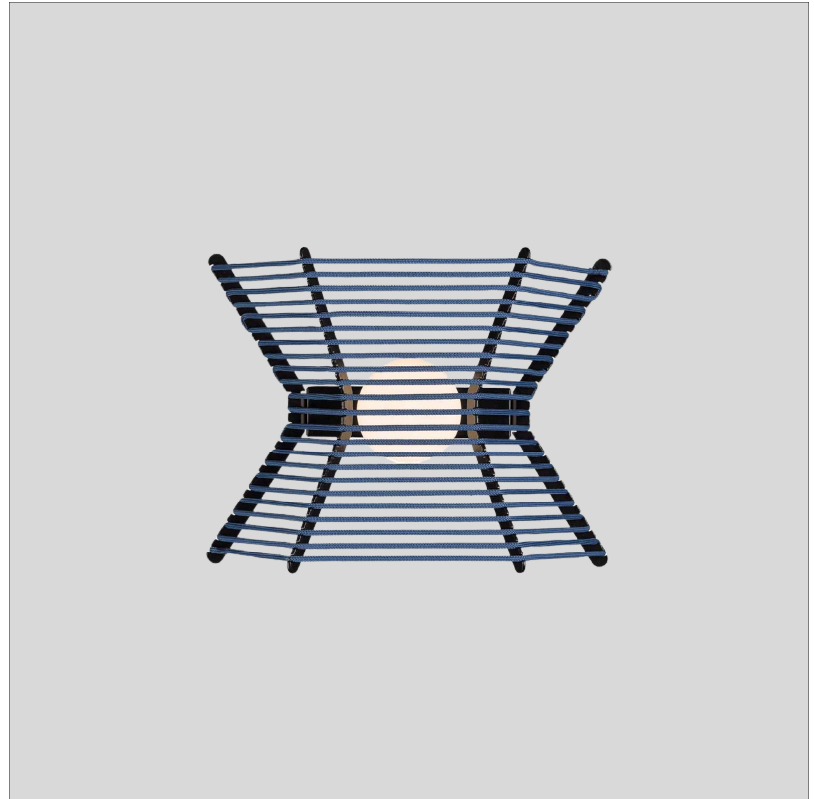

PAGODA SURFACE

D113077-

base number Finish
Options

PROJECT
TYPE
SPECIFIER
QUANTITY
DATE

1. To build a product code in our configurator select the specify button on the base model # product page
2. To build a manual product code on this datasheet choose from the options listed below in blue font and add the suffix to the base model #

GENERAL

Series: Pagoda
Partner: Ole
Division: Design
Installation: Surface
Product Type: Wall Surface
Mounting Location: Wall
Light Distribution: Direct / Indirect

PHYSICAL

Shape: Abstract
Width (mm): 310
Width (in): 12 ³/₁₆
Height (mm): 240
Depth (mm): 150
Height (in): 9 ⁷/₁₆
Depth (in): 5 ⁷/₈
Weight (kg): 1.62
Diffuser: PMMA - Opal
Fixture Finish: BEI / BLK / BLU / COG / DGN / GRY / MRN / MOC / MUS / OLV / SIL / STN / TER / WHI
Holder Finish: BLK
Fixture Material: Metal / PMMA / Recycled Cord

ELECTRICAL

Number of Lamps: 1
Lamp Type: LED Retrofit
Max. Wattage Per Lamp (W): 7
Lamp Base: G9
Dimming: Non-Dimmable
Driver Included: No
Input Voltage (V): 120
Upon Request: Casambi

LED

OPTICAL

RATINGS AND CERTIFICATIONS

Certified By: Certified for North American Standards
IP rating: IP20