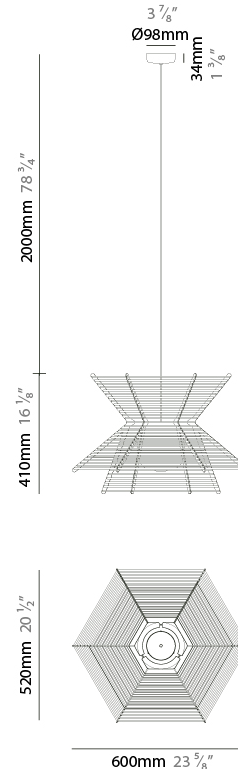

PAGODA SUSPENSION

D111228-

base number Finish
Options

PROJECT
TYPE
SPECIFIER
QUANTITY
DATE

1. To build a product code in our configurator select the specify button on the base model # product page
2. To build a manual product code on this datasheet choose from the options listed below in blue font and add the suffix to the base model #

GENERAL

Series: Pagoda
Partner: Ole
Division: Design
Installation: Suspension
Product Type: Pendant
Mounting Location: Ceiling

PHYSICAL

Shape: Hexagon
Length (mm): 600
Length (in): 23 5/8
Width (mm): 520
Width (in): 20 1/2
Height (mm): 410
Height (in): 16 1/8
Max. Overall Height (mm): 2410
Max. Overall Height (in): 94 7/8
Weight (kg): 5.48
Diffuser: PMMA - Opal
Fixture Finish: BEI / BLK / BLU / COG / DGN / GRY / MRN / MOC / MUS / OLV / SIL / STN / TER / WHI
Holder Finish: BLK
Fixture Material: Metal / PMMA / Recycled Cord
Primary Material: Fabric - Recycled
Cable Details: 2000mm / 78 3/4" Transparent Cable

ELECTRICAL

Number of Lamps: 1
Lamp Type: LED Retrofit
Max. Wattage Per Lamp (W): 15
Lamp Base: E27
Dimming: Non-Dimmable
Driver Included: No
Input Voltage (V): 120
Upon Request: Casambi

LED

OPTICAL

RATINGS AND CERTIFICATIONS

Certified By: Certified for North American Standards
IP rating: IP20