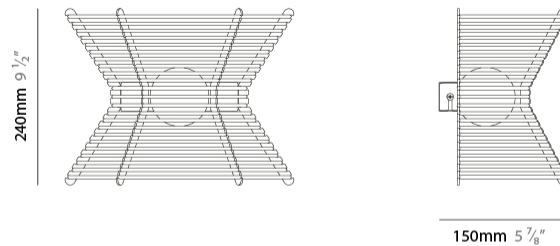

PAGODA SURFACE

D113077-

base number Finish
Options

PROJECT
TYPE
SPECIFIER
QUANTITY
DATE

1. To build a product code in our configurator select the specify button on the base model # product page
2. To build a manual product code on this datasheet choose from the options listed below in blue font and add the suffix to the base model #

GENERAL

Series: Pagoda
Partner: Ole
Division: Design
Installation: Surface
Product Type: Wall Surface
Mounting Location: Wall
Light Distribution: Direct / Indirect

PHYSICAL

Shape: Abstract
Width (mm): 310
Width (in): 12 ³/₁₆
Height (mm): 240
Depth (mm): 150
Height (in): 9 ⁷/₁₆
Depth (in): 5 ⁷/₈
Weight (kg): 1.62
Diffuser: PMMA - Opal
Fixture Finish: BEI / BLK / BLU / COG / DGN / GRY / MRN / MOC / MUS / OLV / SIL / STN / TER / WHI
Holder Finish: BLK
Fixture Material: Metal / PMMA / Recycled Cord

ELECTRICAL

Number of Lamps: 1
Lamp Type: LED Retrofit
Max. Wattage Per Lamp (W): 7
Lamp Base: G9
Dimming: Non-Dimmable
Driver Included: No
Input Voltage (V): 120
Upon Request: Casambi

LED

OPTICAL

RATINGS AND CERTIFICATIONS

Certified By: Certified for North American Standards
IP rating: IP20