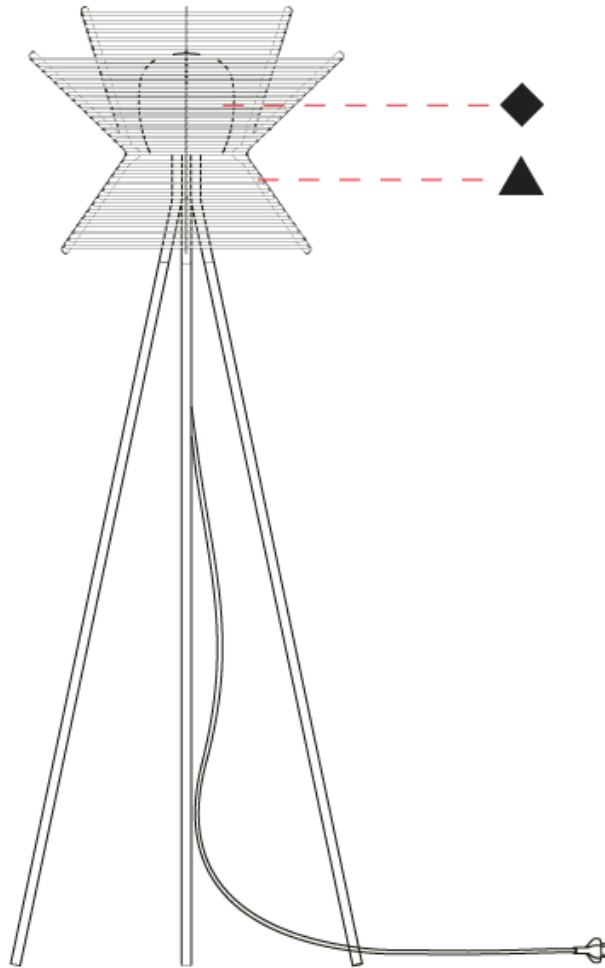

PAGODA PORTABLE

D114045-

PROJECT

TYPE

SPECIFIER

QUANTITY

DATE

D