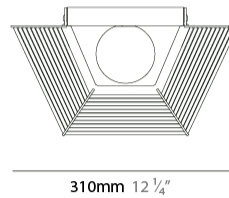

PAGODA SURFACE

D113077-

base number Finish
Options

PROJECT
TYPE
SPECIFIER
QUANTITY
DATE

1. To build a product code in our configurator select the specify button on the base model # product page
2. To build a manual product code on this datasheet choose from the options listed below in blue font and add the suffix to the base model #

GENERAL

Series: Pagoda
Partner: Ole
Division: Design
Installation: Surface
Product Type: Wall Surface
Mounting Location: Wall
Light Distribution: Direct / Indirect

PHYSICAL

Shape: Abstract
Width (mm): 310
Width (in): 12 ³/₁₆
Height (mm): 240
Depth (mm): 150
Height (in): 9 ⁷/₁₆
Depth (in): 5 ⁷/₈
Weight (kg): 1.62
Diffuser: PMMA - Opal
Fixture Finish: BEI / BLK / BLU / COG / DGN / GRY / MRN / MOC / MUS / OLV / SIL / STN / TER / WHI
Holder Finish: BLK
Fixture Material: Metal / PMMA / Recycled Cord

ELECTRICAL

Number of Lamps: 1
Lamp Type: LED Retrofit
Max. Wattage Per Lamp (W): 7
Lamp Base: G9
Dimming: Non-Dimmable
Driver Included: No
Input Voltage (V): 120
Upon Request: Casambi

LED

OPTICAL

RATINGS AND CERTIFICATIONS

Certified By: Certified for North American Standards
IP rating: IP20