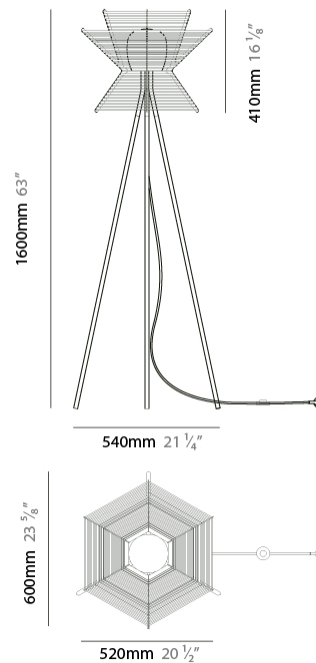

PAGODA PORTABLE

D114045-

base number Finish
Options

PROJECT
TYPE
SPECIFIER
QUANTITY
DATE

1. To build a product code in our configurator select the specify button on the base model # product page
2. To build a manual product code on this datasheet choose from the options listed below in blue font and add the suffix to the base model #

GENERAL

Series: Pagoda
Partner: Ole
Division: Design
Installation: Portable
Product Type: Floor
Mounting Location: Floor

PHYSICAL

Shape: Hexagon
Length (mm): 600
Length (in): 23 5/8
Width (mm): 520
Width (in): 20 1/2
Height (mm): 1600
Height (in): 63
Weight (kg): 8.74
Diffuser: PMMA - Opal
Fixture Finish: BEI / BLK / BLU / COG / DGN / GRY / MRN / MOC / MUS / OLV / SIL / STN / TER / WHI
Holder Finish: BLK
Fixture Material: Metal / PMMA / Recycled Cord

ELECTRICAL

Number of Lamps: 1
Lamp Type: LED Retrofit
Max. Wattage Per Lamp (W): 15
Lamp Base: E27
Dimming: Non-Dimmable
Driver Included: No
Input Voltage (V): 120

LED

OPTICAL

RATINGS AND CERTIFICATIONS

Certified By: Certified for North American Standards
IP rating: IP20