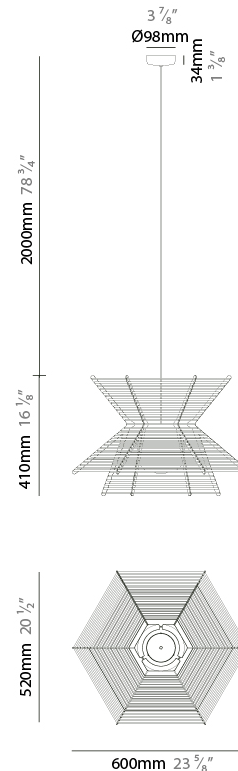

PAGODA SUSPENSION

D111228-

base number Finish
Options

PROJECT
TYPE
SPECIFIER
QUANTITY
DATE

1. To build a product code in our configurator select the specify button on the base model # product page
2. To build a manual product code on this datasheet choose from the options listed below in blue font and add the suffix to the base model #

GENERAL

Series: Pagoda
Partner: Ole
Division: Design
Installation: Suspension
Product Type: Pendant
Mounting Location: Ceiling

PHYSICAL

Shape: Hexagon
Length (mm): 600
Length (in): 23 ⁵/₈
Width (mm): 520
Width (in): 20 ¹/₂
Height (mm): 410
Height (in): 16 ¹/₈
Max. Overall Height (mm): 2410
Max. Overall Height (in): 94 ⁷/₈
Weight (kg): 5.48
Diffuser: PMMA - Opal
Fixture Finish: [BEI](#) / [BLK](#) / [BLU](#) / [COG](#) / [DGN](#) / [GRY](#) / [MRN](#) / [MOC](#) / [MUS](#) / [OLV](#) / [SIL](#) / [STN](#) / [TER](#) / [WHI](#)
Holder Finish: BLK
Fixture Material: Metal / PMMA / Recycled Cord
Primary Material: Fabric - Recycled
Cable Details: 2000mm / 78 3/4" Transparent Cable

ELECTRICAL

Number of Lamps: 1
Lamp Type: LED Retrofit
Max. Wattage Per Lamp (W): 15
Lamp Base: E27
Dimming: Non-Dimmable
Driver Included: No
Input Voltage (V): 120
Upon Request: Casambi

LED

OPTICAL

RATINGS AND CERTIFICATIONS

Certified By: Certified for North American Standards
IP rating: IP20