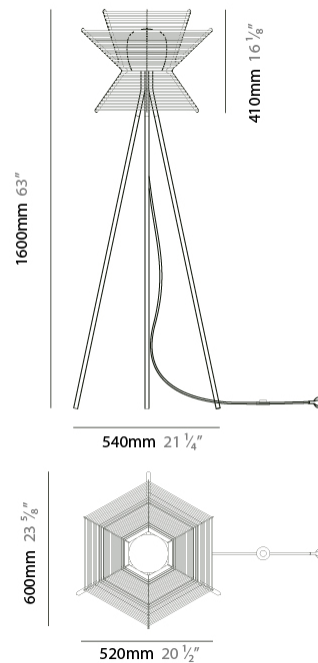

PAGODA PORTABLE

D114045-

base number _____
Finish _____
Options _____

1. To build a product code in our configurator select the specify button on the base model # product page
2. To build a manual product code on this datasheet choose from the options listed below in blue font and add the suffix to the base model #

GENERAL

Series: Pagoda _____
Partner: Ole _____
Division: Design _____
Installation: Portable _____
Product Type: Floor _____
Mounting Location: Floor _____

PHYSICAL

Shape: Hexagon _____
Length (mm): 600 _____
Length (in): 23 ⁵/₈ _____
Width (mm): 520 _____
Width (in): 20 ¹/₂ _____
Height (mm): 1600 _____
Height (in): 63 _____
Weight (kg): 8.74 _____
Diffuser: PMMA - Opal _____
Fixture Finish: BEI / BLK / BLU / COG / DGN / GRY / MRN / MOC / MUS / OLV / SIL / STN / TER / WHI _____
Holder Finish: BLK _____
Fixture Material: Metal / PMMA / Recycled Cord _____

ELECTRICAL

Number of Lamps: 1 _____
Lamp Type: LED Retrofit _____
Max. Wattage Per Lamp (W): 15 _____
Lamp Base: E27 _____
Dimming: Non-Dimmable _____
Driver Included: No _____
Input Voltage (V): 120 _____

LED

OPTICAL

RATINGS AND CERTIFICATIONS

Certified By: Certified for North American Standards _____
IP rating: IP20 _____