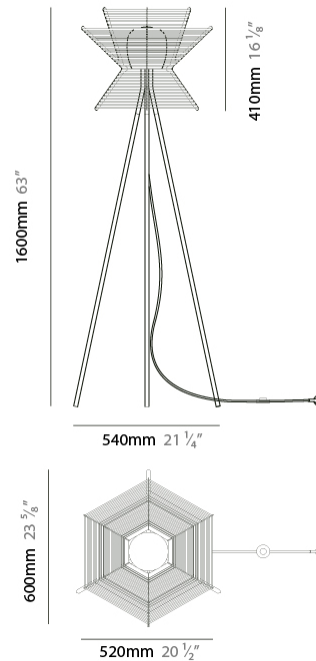

PAGODA PORTABLE

D114045-

base number Finish
Options

PROJECT _____
TYPE _____
SPECIFIER _____
QUANTITY _____
DATE _____

1. To build a product code in our configurator select the specify button on the base model # product page
2. To build a manual product code on this datasheet choose from the options listed below in blue font and add the suffix to the base model #

GENERAL

Series: Pagoda
Partner: Ole
Division: Design
Installation: Portable
Product Type: Floor
Mounting Location: Floor

PHYSICAL

Shape: Hexagon
Length (mm): 600
Length (in): 23 ⁵/₈
Width (mm): 520
Width (in): 20 ¹/₂
Height (mm): 1600
Height (in): 63
Weight (kg): 8.74
Diffuser: PMMA - Opal
Fixture Finish: BEI / BLK / BLU / COG / DGN / GRY / MRN / MOC / MUS / OLV / SIL / STN / TER / WHI
Holder Finish: BLK
Fixture Material: Metal / PMMA / Recycled Cord

ELECTRICAL

Number of Lamps: 1
Lamp Type: LED Retrofit
Max. Wattage Per Lamp (W): 15
Lamp Base: E27
Dimming: Non-Dimmable
Driver Included: No
Input Voltage (V): 120

LED

OPTICAL

RATINGS AND CERTIFICATIONS

Certified By: Certified for North American Standards
IP rating: IP20