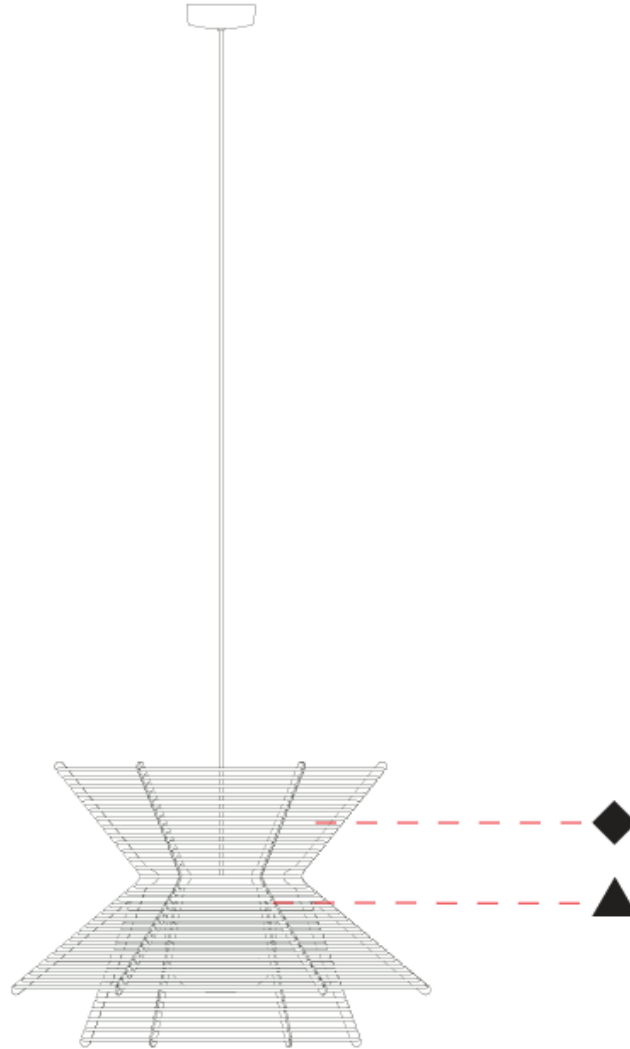

D111228-

PROJECT

TYPE

SPECIFIER

QUANTITY

DATE

D