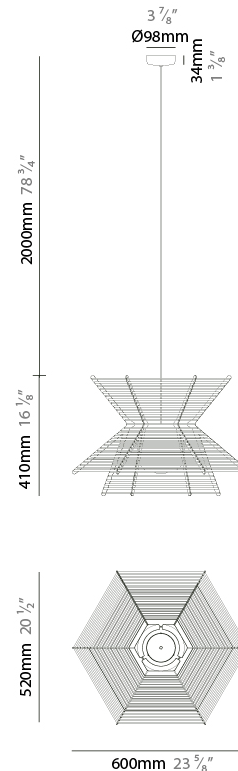

PAGODA SUSPENSION

D111228-

base number Finish
Options

PROJECT	_____
TYPE	_____
SPECIFIER	_____
QUANTITY	_____
DATE	_____

1. To build a product code in our configurator select the specify button on the base model # product page
2. To build a manual product code on this datasheet choose from the options listed below in blue font and add the suffix to the base model #

GENERAL

Series: Pagoda
Partner: Ole
Division: Design
Installation: Suspension
Product Type: Pendant
Mounting Location: Ceiling

PHYSICAL

Shape: Hexagon
Length (mm): 600
Length (in): 23 5/8
Width (mm): 520
Width (in): 20 1/2
Height (mm): 410
Height (in): 16 1/8
Max. Overall Height (mm): 2410
Max. Overall Height (in): 94 7/8
Weight (kg): 5.48
Diffuser: PMMA - Opal
Fixture Finish: BEI / BLK / BLU / COG / DGN / GRY / MRN / MOC / MUS / OLV / SIL / STN / TER / WHI
Holder Finish: BLK
Fixture Material: Metal / PMMA / Recycled Cord
Primary Material: Fabric - Recycled
Cable Details: 2000mm / 78 3/4" Transparent Cable

ELECTRICAL

Number of Lamps: 1
Lamp Type: LED Retrofit
Max. Wattage Per Lamp (W): 15
Lamp Base: E27
Dimming: Non-Dimmable
Driver Included: No
Input Voltage (V): 120
Upon Request: Casambi

LED

OPTICAL

RATINGS AND CERTIFICATIONS

Certified By: Certified for North American Standards
IP rating: IP20